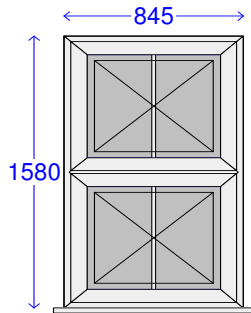

1	Legend 5 Series Casement O/A Sizes 395mm x 1610mm (CASE 5)
----------	--

5.15 kg : 11.35 lb

Specification	Chk	Chk
Frame (Head) 5F3 60mm Outerframe	<input type="checkbox"/>	Frame (Cill) 5F3 60mm Outerframe <input type="checkbox"/>
Frame (Left jamb) 5F3 60mm Outerframe	<input type="checkbox"/>	Frame (Right jamb) 5F3 60mm Outerframe <input type="checkbox"/>
Cill 5S01 150mm Cill	<input type="checkbox"/>	Colour White <input type="checkbox"/>
Sash colour White	<input type="checkbox"/>	Cill colour White <input type="checkbox"/>
Bead type 28mm Ogee (Legend 70)	<input type="checkbox"/>	Viewed from Viewed from outside <input type="checkbox"/>
Open in/out Open out	<input type="checkbox"/>	Glazed in/out Glazed in <input type="checkbox"/>
Reinforcing rule Normal reinforcing	<input type="checkbox"/>	Reinforcing type Steel reinforcing <input type="checkbox"/>
Gasket Black Gasket	<input type="checkbox"/>	

Glazing Details & Apertures			
4-20-4 Clear A Rated : Standard	Georgian Bar	18mm Bar White	Std Joints
A1 - (206 x 625)	A4 - (206 x 625)		

2

Legend 5 Series Casement
 O/A Sizes 845mm x 1610mm (CASE 5)

16.40 kg : 36.16 lb

Specification		Chk		Chk	
Frame (Head)	5F3 60mm Outerframe	[]	Frame (Cill)	5F3 60mm Outerframe	[]
Frame (Left jamb)	5F3 60mm Outerframe	[]	Frame (Right jamb)	5F3 60mm Outerframe	[]
Cill	5S01 150mm Cill	[]	Colour	White	[]
Sash colour	White	[]	Cill colour	White	[]
Bead type	28mm Ogee (Legend 70)	[]	Viewed from	Viewed from outside	[]
Open in/out	Open out	[]	Glazed in/out	Glazed in	[]
Reinforcing rule	Normal reinforcing	[]	Reinforcing type	Steel reinforcing	[]
Gasket	Black Gasket	[]			

Glazing Details & Apertures
 4-20-4 Clear A Rated : Standard Georgian Bar 18mm Bar White Std Joints
 A1 - (656 x 625) A4 - (656 x 625)

3

Legend 5 Series Casement
 O/A Sizes 400mm x 1610mm (CASE 5)

5.27 kg : 11.63 lb