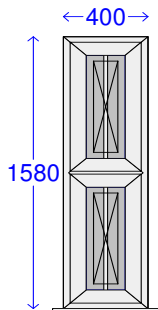

1	Legend 5 Series Casement O/A Sizes 395mm x 1610mm (CASE 5)
----------	--

5.15 kg : 11.35 lb

Specification	Chk	Chk
Frame (Head) 5F3 60mm Outerframe	<input type="checkbox"/>	Frame (Cill) 5F3 60mm Outerframe <input type="checkbox"/>
Frame (Left jamb) 5F3 60mm Outerframe	<input type="checkbox"/>	Frame (Right jamb) 5F3 60mm Outerframe <input type="checkbox"/>
Cill 5S01 150mm Cill	<input type="checkbox"/>	Colour White <input type="checkbox"/>
Sash colour White	<input type="checkbox"/>	Cill colour White <input type="checkbox"/>
Bead type 28mm Ogee (Legend 70)	<input type="checkbox"/>	Viewed from Viewed from outside <input type="checkbox"/>
Open in/out Open out	<input type="checkbox"/>	Glazed in/out Glazed in <input type="checkbox"/>
Reinforcing rule Normal reinforcing	<input type="checkbox"/>	Reinforcing type Steel reinforcing <input type="checkbox"/>
Gasket Black Gasket	<input type="checkbox"/>	

Glazing Details & Apertures			
4-20-4 Clear A Rated : Standard	Georgian Bar	18mm Bar White	Std Joints
A1 - (206 x 625)	A4 - (206 x 625)		

2

Legend 5 Series Casement
 O/A Sizes 845mm x 1610mm (CASE 5)

16.40 kg : 36.16 lb

Specification		Chk		Chk	
Frame (Head)	5F3 60mm Outerframe	[]	Frame (Cill)	5F3 60mm Outerframe	[]
Frame (Left jamb)	5F3 60mm Outerframe	[]	Frame (Right jamb)	5F3 60mm Outerframe	[]
Cill	5S01 150mm Cill	[]	Colour	White	[]
Sash colour	White	[]	Cill colour	White	[]
Bead type	28mm Ogee (Legend 70)	[]	Viewed from	Viewed from outside	[]
Open in/out	Open out	[]	Glazed in/out	Glazed in	[]
Reinforcing rule	Normal reinforcing	[]	Reinforcing type	Steel reinforcing	[]
Gasket	Black Gasket	[]			

Glazing Details & Apertures
 4-20-4 Clear A Rated : Standard Georgian Bar 18mm Bar White Std Joints
 A1 - (656 x 625) A4 - (656 x 625)

3

Legend 5 Series Casement
 O/A Sizes 400mm x 1610mm (CASE 5)

5.27 kg : 11.63 lb