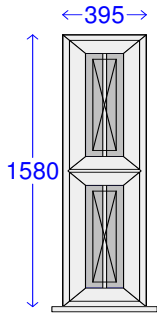

1	Legend 5 Series Casement O/A Sizes 395mm x 1610mm (CASE 5)
----------	--

5.15 kg : 11.35 lb

Specification	Chk	Chk
Frame (Head) 5F3 60mm Outerframe	<input type="checkbox"/>	Frame (Cill) 5F3 60mm Outerframe <input type="checkbox"/>
Frame (Left jamb) 5F3 60mm Outerframe	<input type="checkbox"/>	Frame (Right jamb) 5F3 60mm Outerframe <input type="checkbox"/>
Cill 5S01 150mm Cill	<input type="checkbox"/>	Colour White <input type="checkbox"/>
Sash colour White	<input type="checkbox"/>	Cill colour White <input type="checkbox"/>
Bead type 28mm Ogee (Legend 70)	<input type="checkbox"/>	Viewed from Viewed from outside <input type="checkbox"/>
Open in/out Open out	<input type="checkbox"/>	Glazed in/out Glazed in <input type="checkbox"/>
Reinforcing rule Normal reinforcing	<input type="checkbox"/>	Reinforcing type Steel reinforcing <input type="checkbox"/>
Gasket Black Gasket	<input type="checkbox"/>	

Glazing Details & Apertures			
4-20-4 Clear A Rated : Standard	Georgian Bar	18mm Bar White	Std Joints
A1 - (206 x 625)	A4 - (206 x 625)		

2

Legend 5 Series Casement
 O/A Sizes 845mm x 1610mm (CASE 5)

16.40 kg : 36.16 lb

Specification		Chk		Chk	
Frame (Head)	5F3 60mm Outerframe	[]	Frame (Cill)	5F3 60mm Outerframe	[]
Frame (Left jamb)	5F3 60mm Outerframe	[]	Frame (Right jamb)	5F3 60mm Outerframe	[]
Cill	5S01 150mm Cill	[]	Colour	White	[]
Sash colour	White	[]	Cill colour	White	[]
Bead type	28mm Ogee (Legend 70)	[]	Viewed from	Viewed from outside	[]
Open in/out	Open out	[]	Glazed in/out	Glazed in	[]
Reinforcing rule	Normal reinforcing	[]	Reinforcing type	Steel reinforcing	[]
Gasket	Black Gasket	[]			

Glazing Details & Apertures
 4-20-4 Clear A Rated : Standard Georgian Bar 18mm Bar White Std Joints
 A1 - (656 x 625) A4 - (656 x 625)

3

Legend 5 Series Casement
 O/A Sizes 400mm x 1610mm (CASE 5)

5.27 kg : 11.63 lb