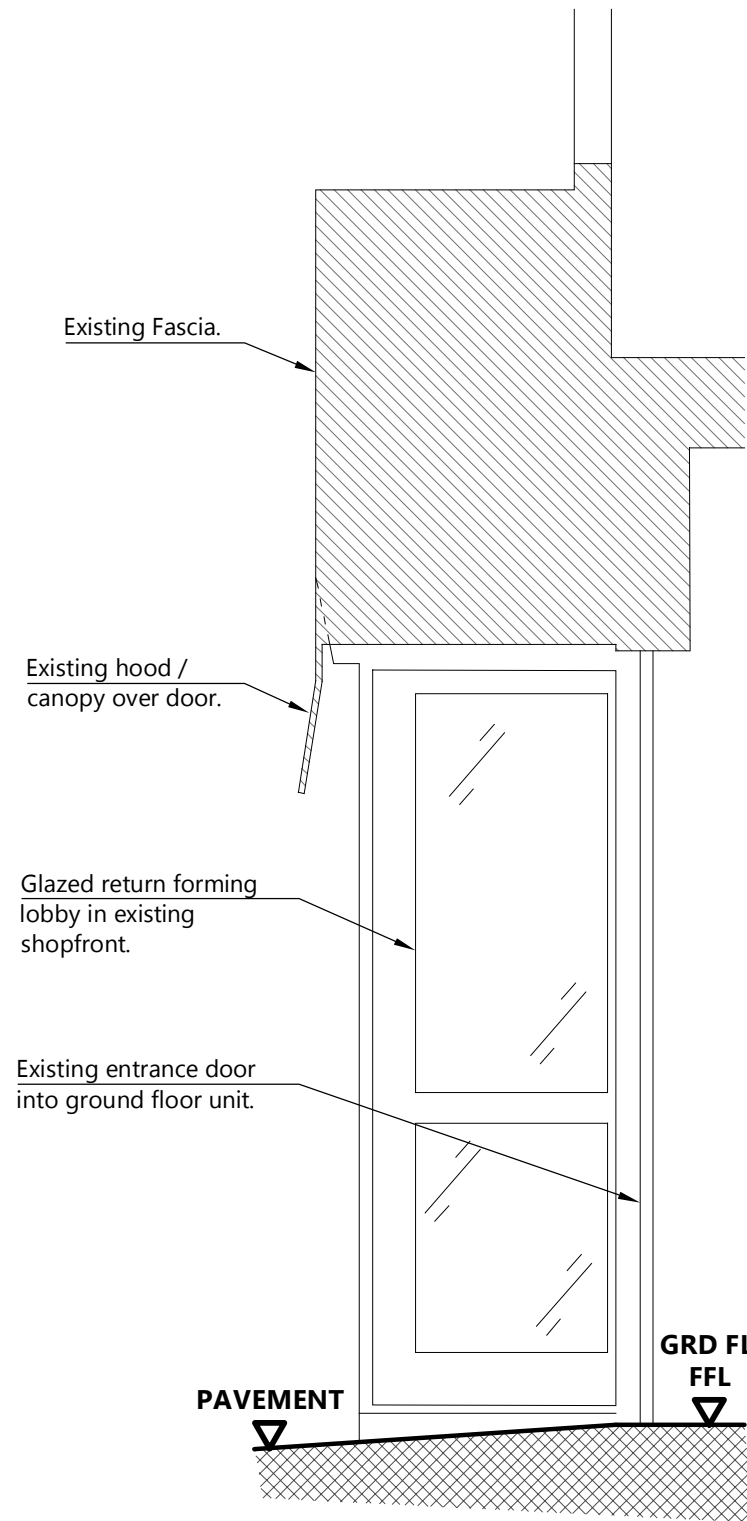

Partial Section A-A
Scale - 1:25

Partial Section B-B
Scale - 1:25

48.500m AD

Scale (m)

NOTES:
ALL SCALES/DIMENSIONS FOR PLANNING PURPOSES ONLY.
ALL SCALES/DIMENSIONS FOR PLANNING PURPOSES ONLY.
LOCATION PLAN @ 1:1250 SCALE & NORTH UP ^.