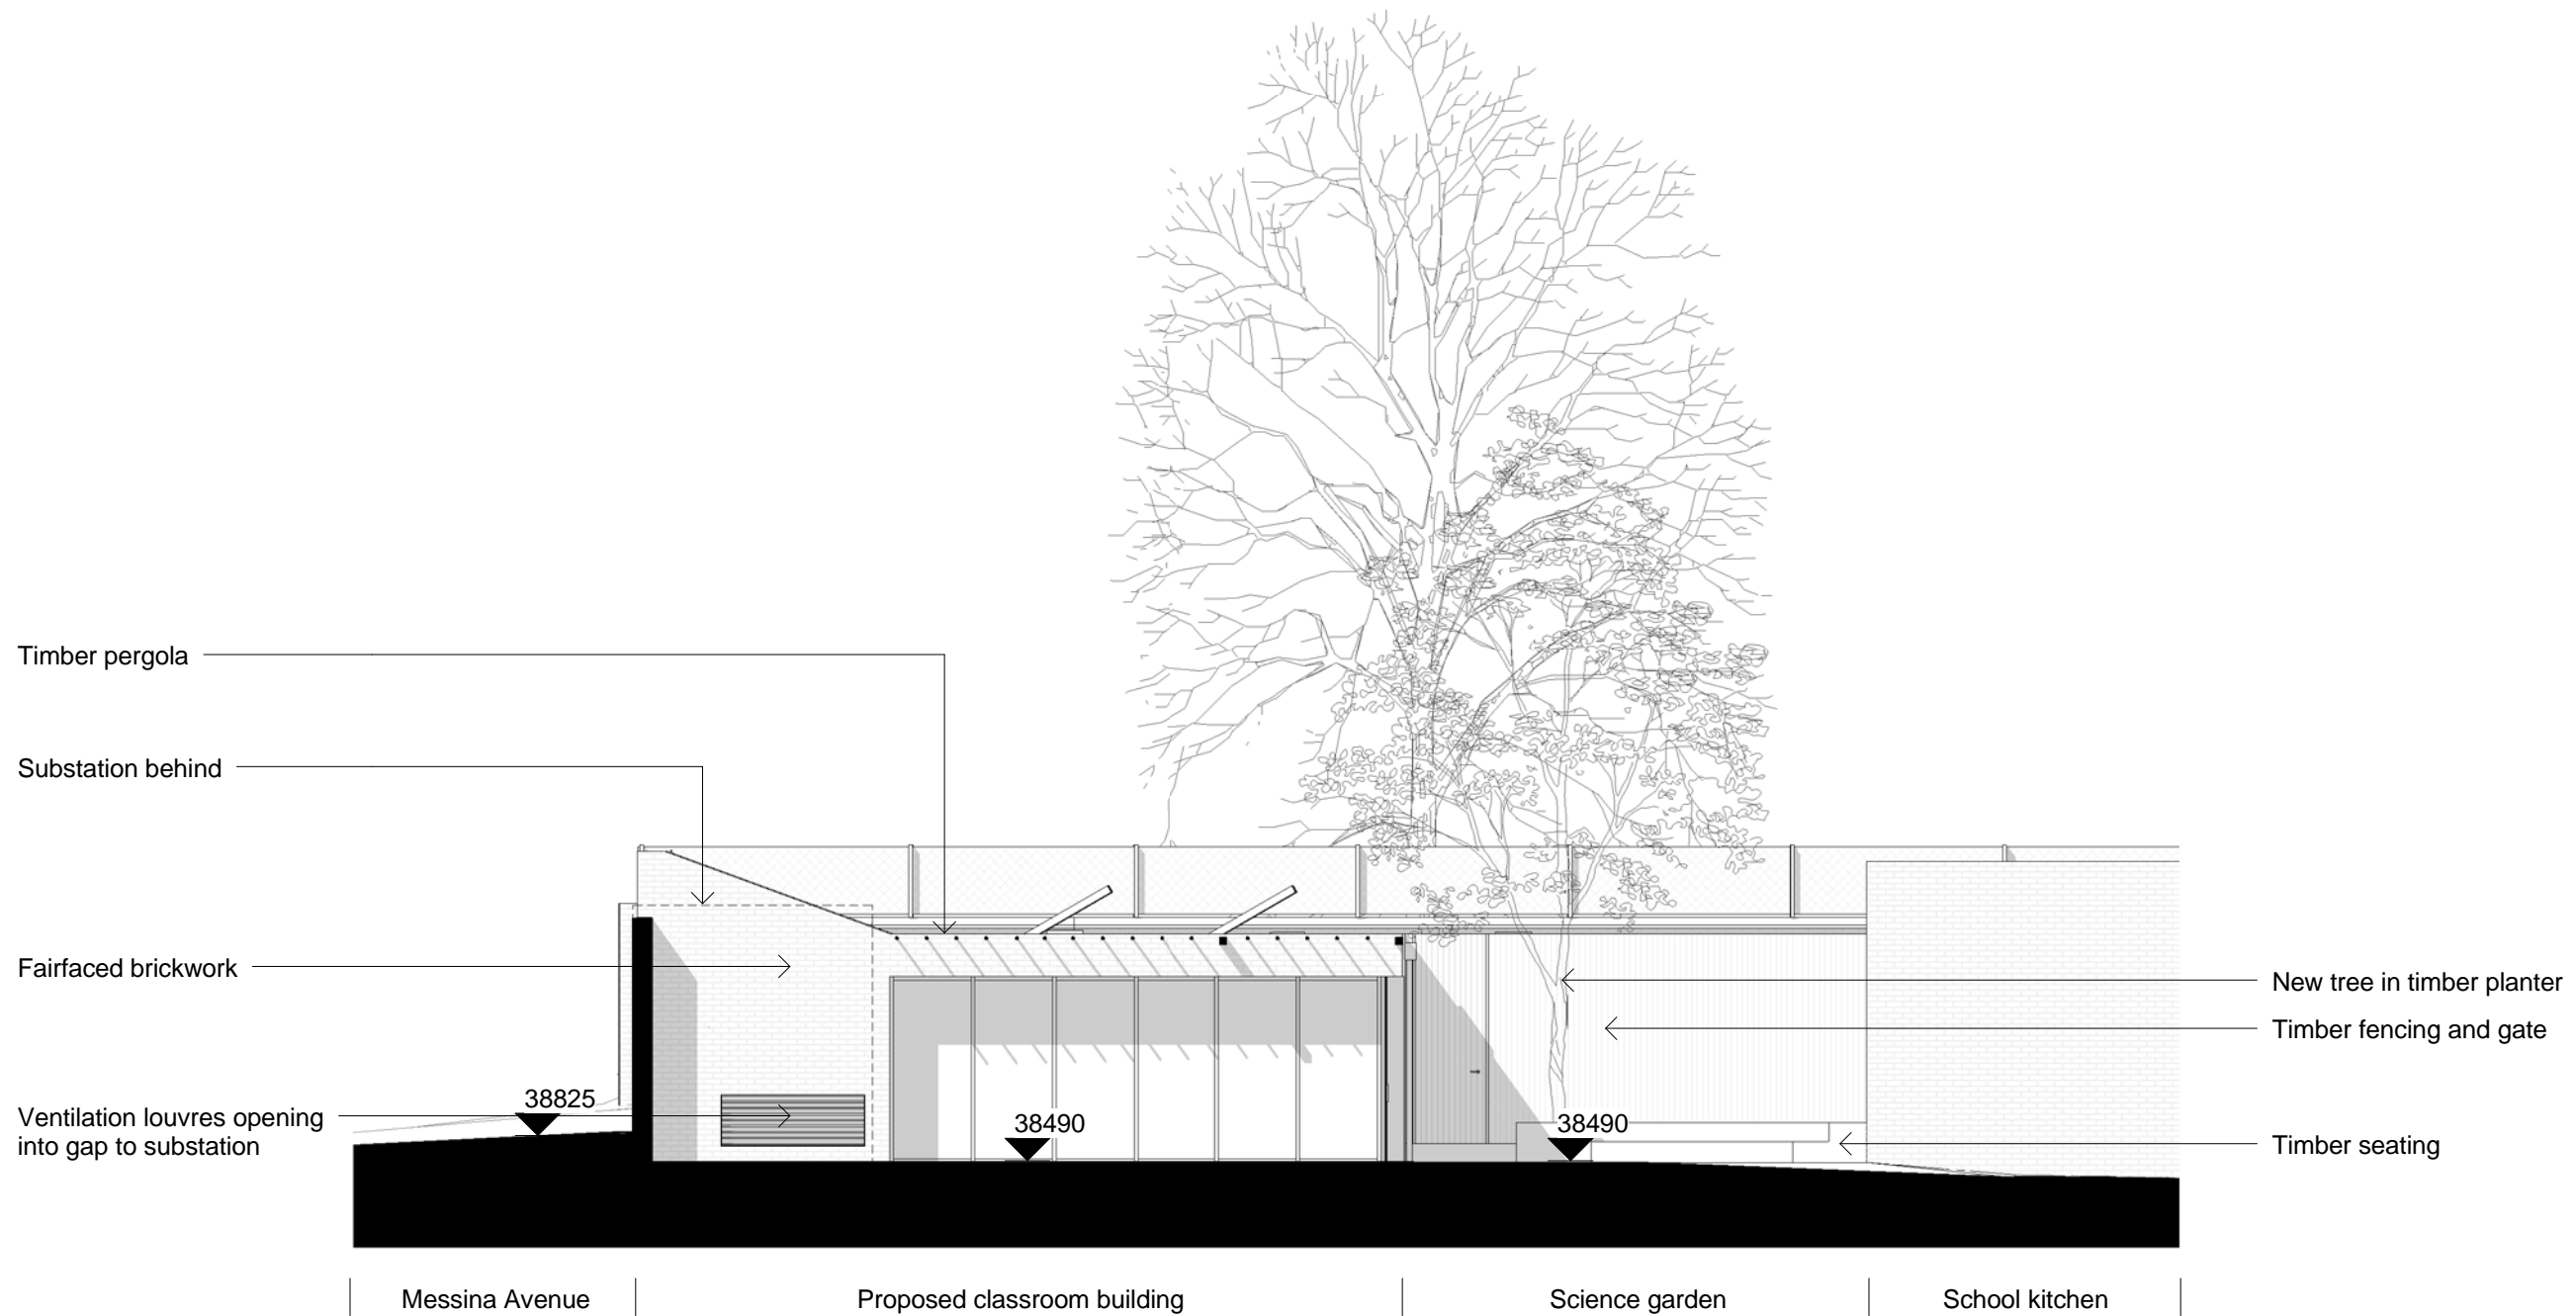

Do not scale from this drawing. Verify all dimensions on site. Drawing should be read in conjunction with information from all other design consultants and contractors. All drawings in digital format are for reference only, paper copies are available on request.

FOR PLANNING

© Maccreanor Lavington Ltd.

Rev Details Drwn Chkd Date

MaccreanorLavington
3rd Floor
19-21 Nile Street
London, N1 7LL
t +44(0)20 7336 7353
f +44(0)20 7336 7655
e uk@ml-architects.com

Client
London Borough of Camden
Project
Kingsgate Primary School

Title: Phase 1 - Block 4 (Science Classroom) East Elevation
Scale: 1 : 100 @ A3

MLUK-419-A_L-00-3203