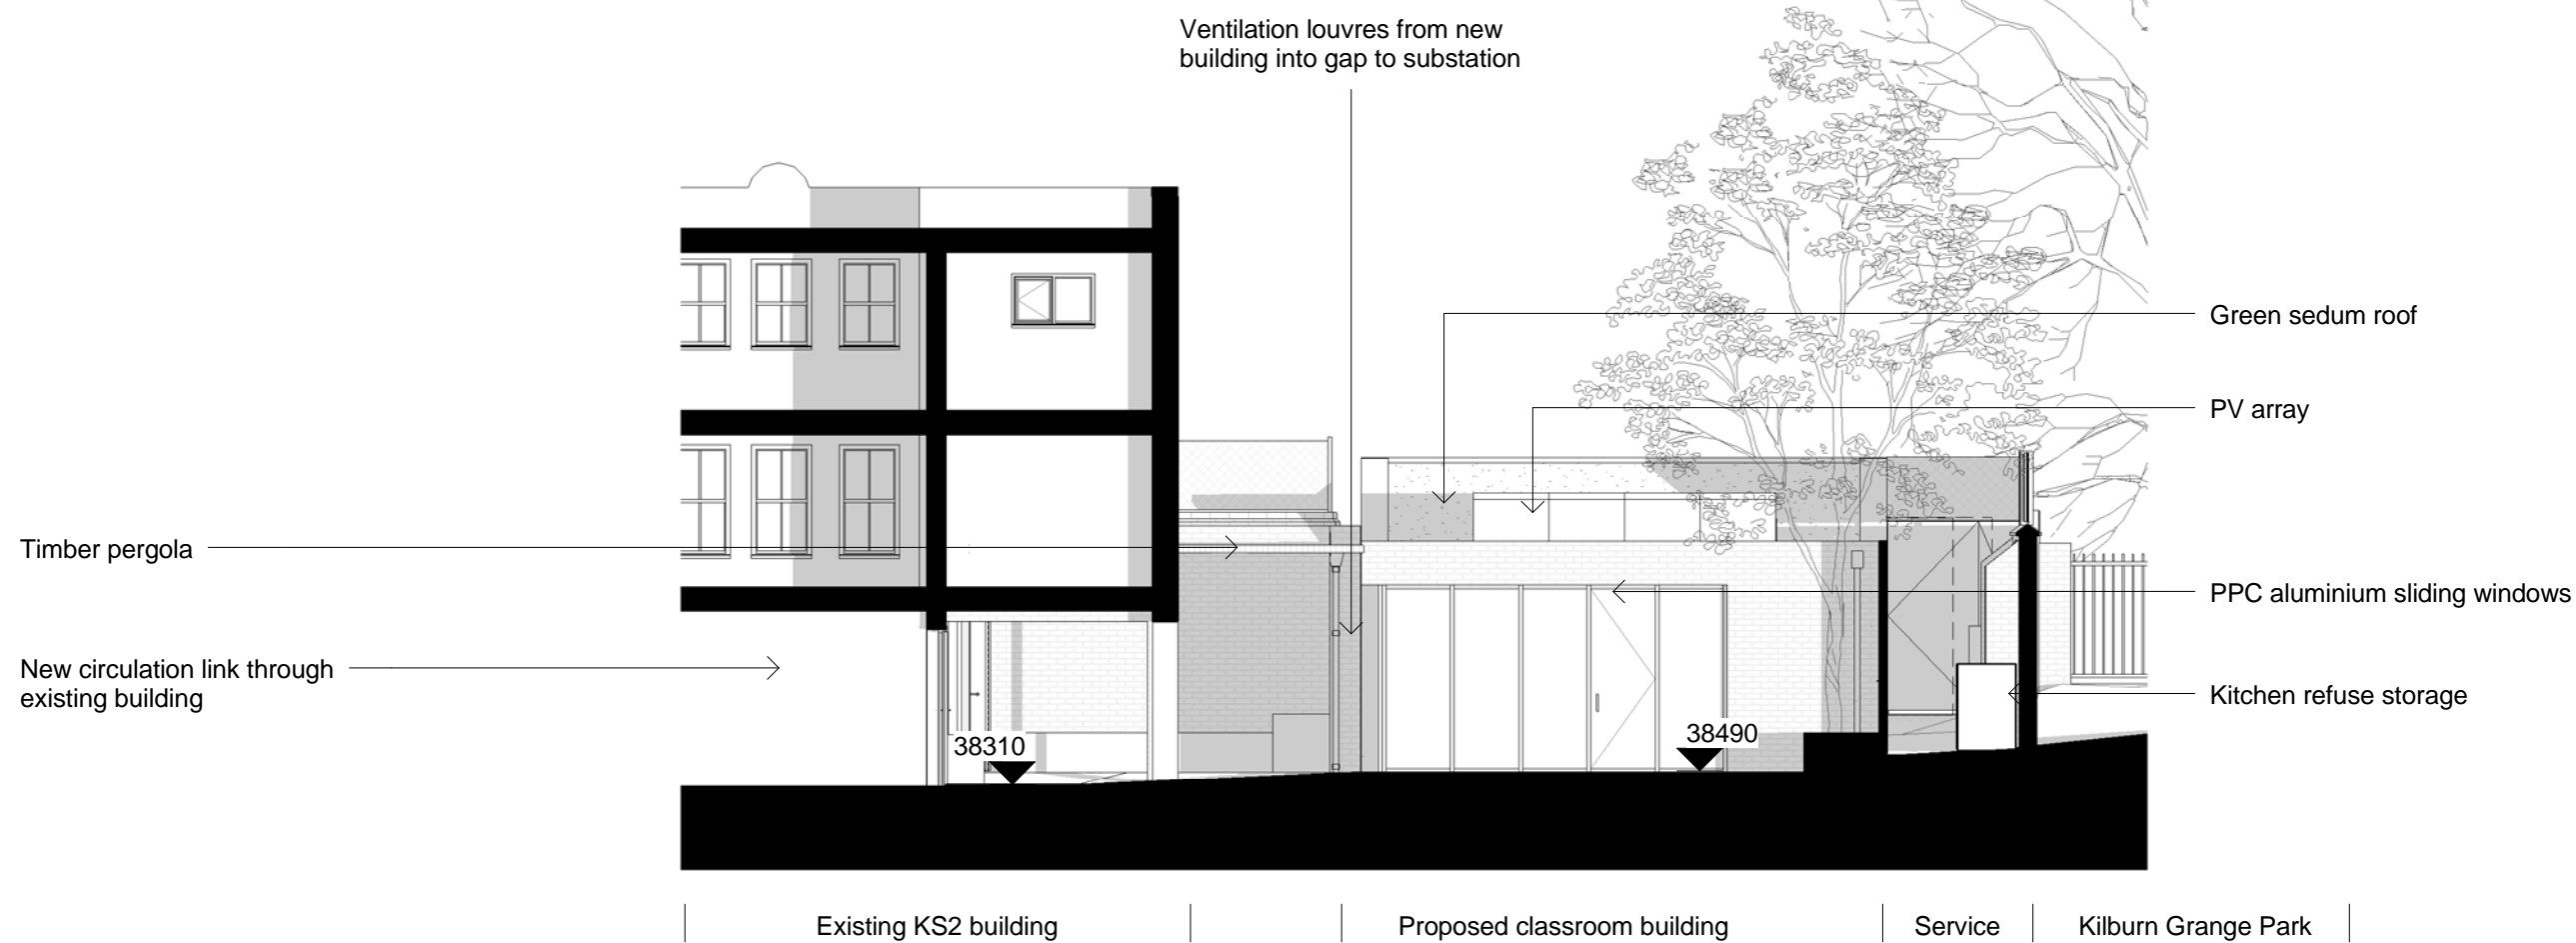

Do not scale from this drawing. Verify all dimensions on site. Drawing should be read in conjunction with information from all other design consultants and contractors. All drawings in digital format are for reference only, paper copies are available on request.

FOR PLANNING

© Maccreanor Lavington Ltd.

Rev	Details	Drwn	Chkd	Date

MaccreanorLavington

3rd Floor
19-21 Nile Street
London, N1 7LL

Client
London Borough of Camden

Project
Kingsgate Primary School

Title: Phase 1 - Block 4 (Science Classroom) North Elevation

Scale: 1 : 100 @ A3

MLUK-419-A_L-00-3202