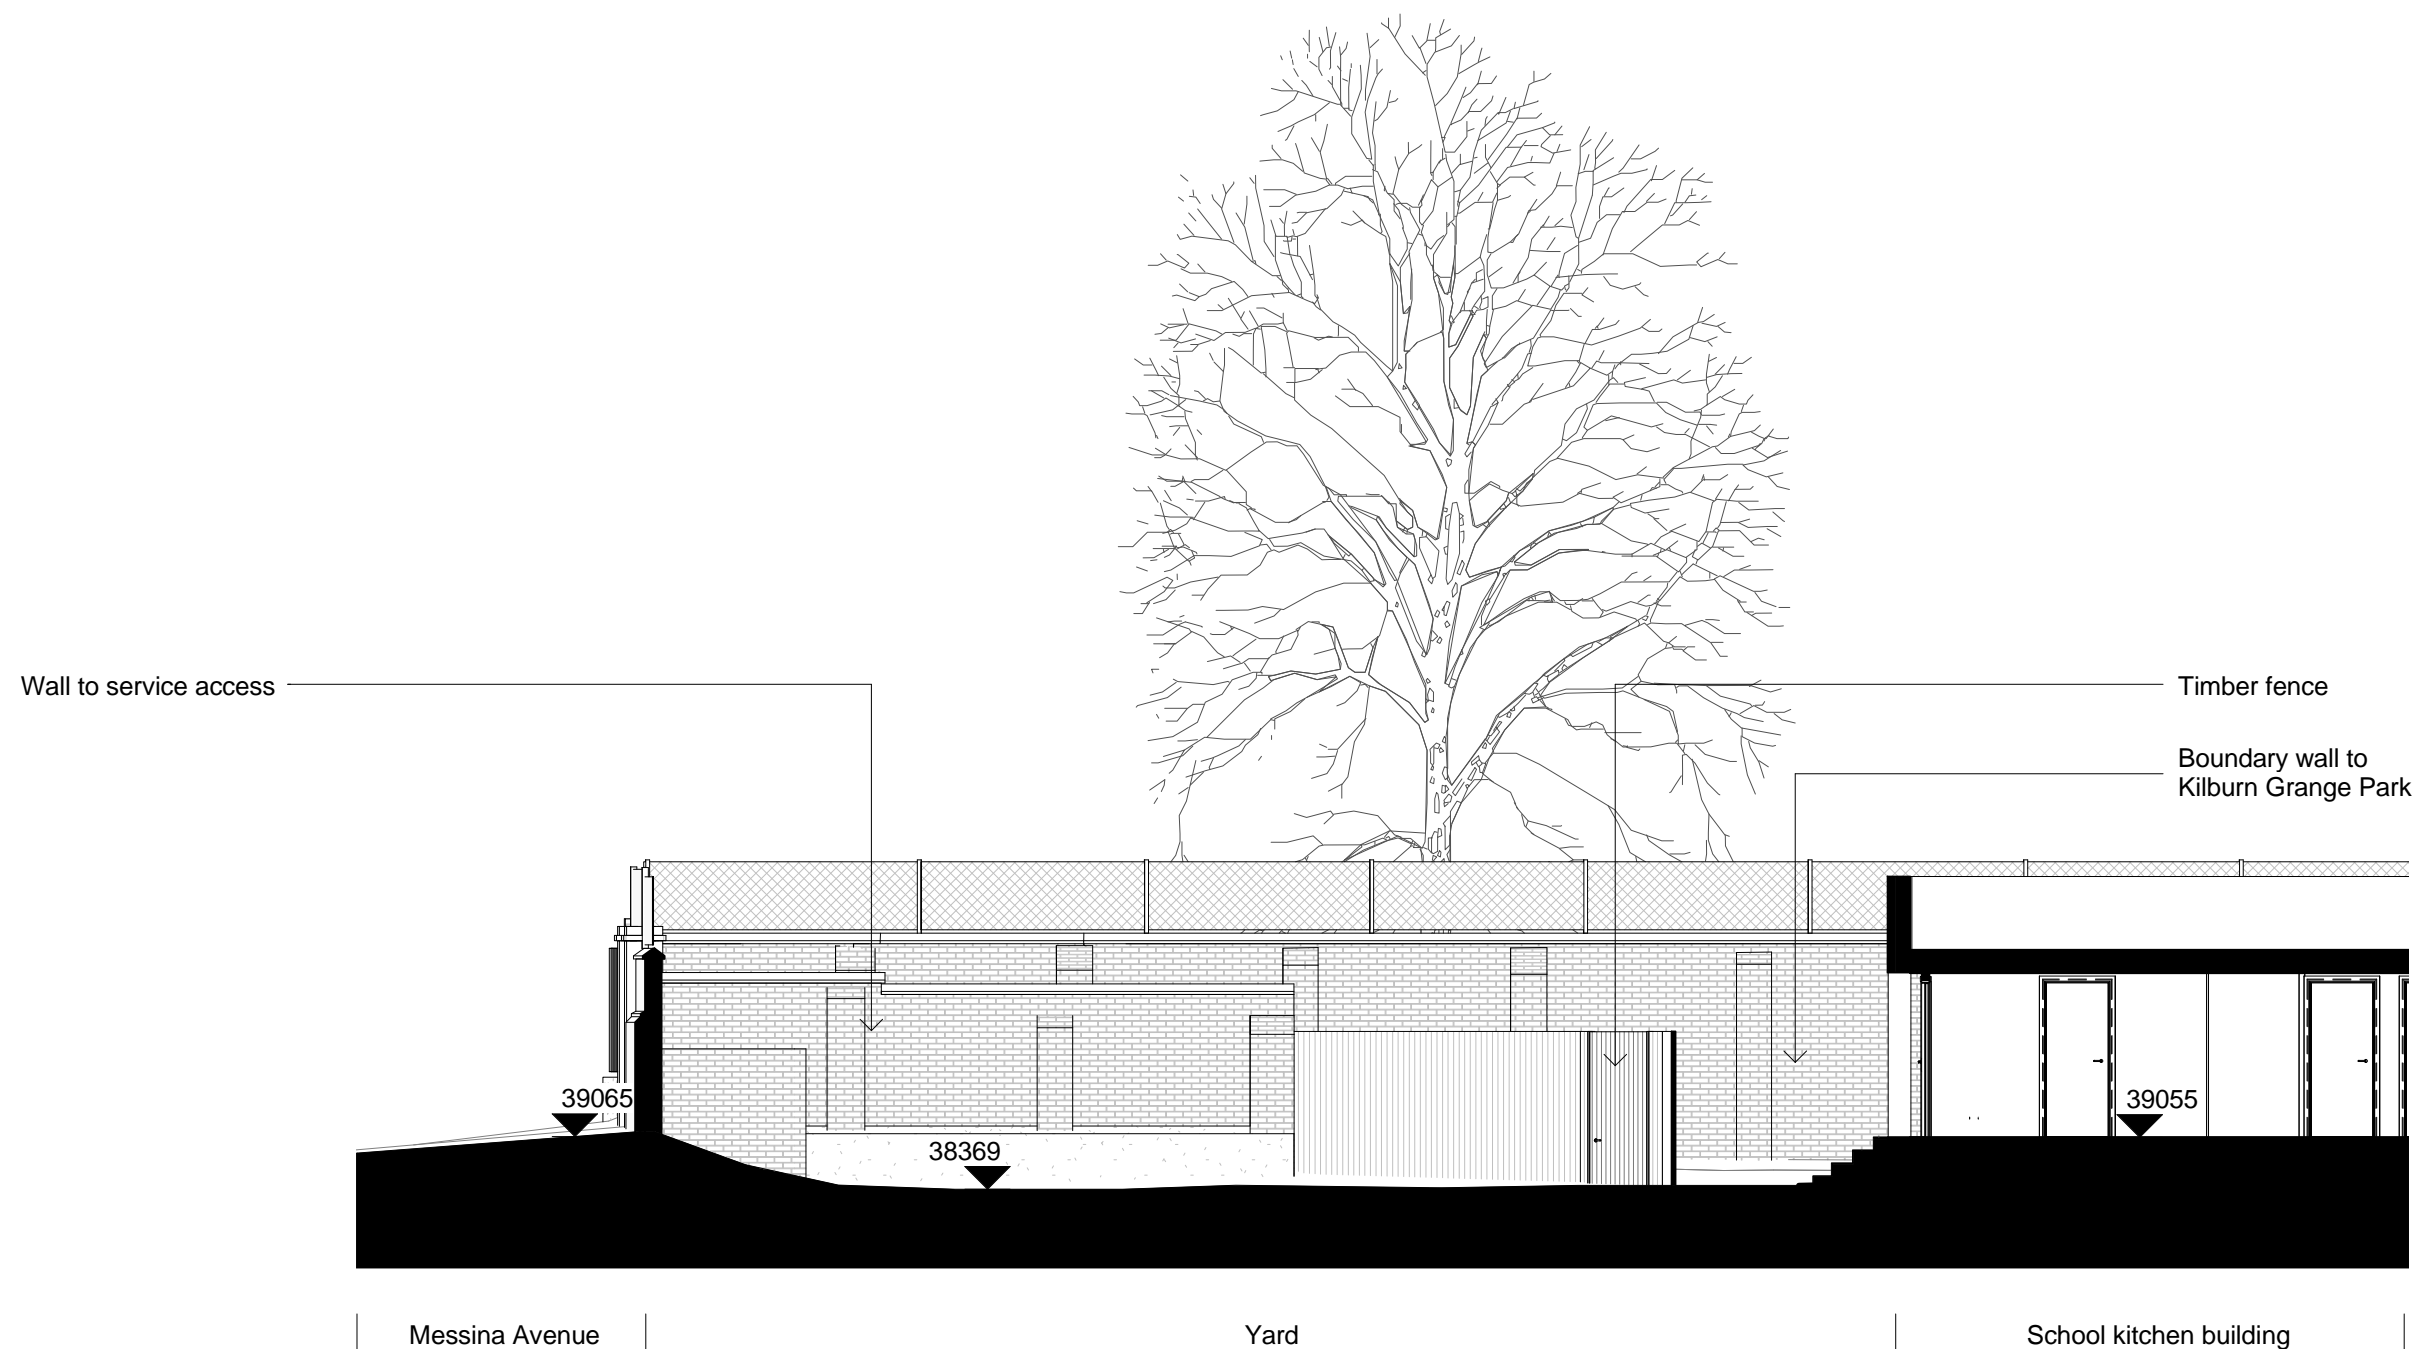

Do not scale from this drawing. Verify all dimensions on site. Drawing should be read in conjunction with information from all other design consultants and contractors. All drawings in digital format are for reference only, paper copies are available on request.

FOR PLANNING

© Maccreanor Lavington Ltd.

1

Rev Details Drwn Chkd Date

MaccreanorLavington
3rd Floor
19-21 Nile Street
London, N1 7LL
t +44(0)20 7336 7353
f +44(0)20 7336 7655
e uk@ml-architects.com

Client
London Borough of Camden
Project
Kingsgate Primary School

Title: Existing - Block 4 (Science Classroom)
Section 1

Scale: 1 : 100 @ A3

MLUK-419-A_L-00-0240