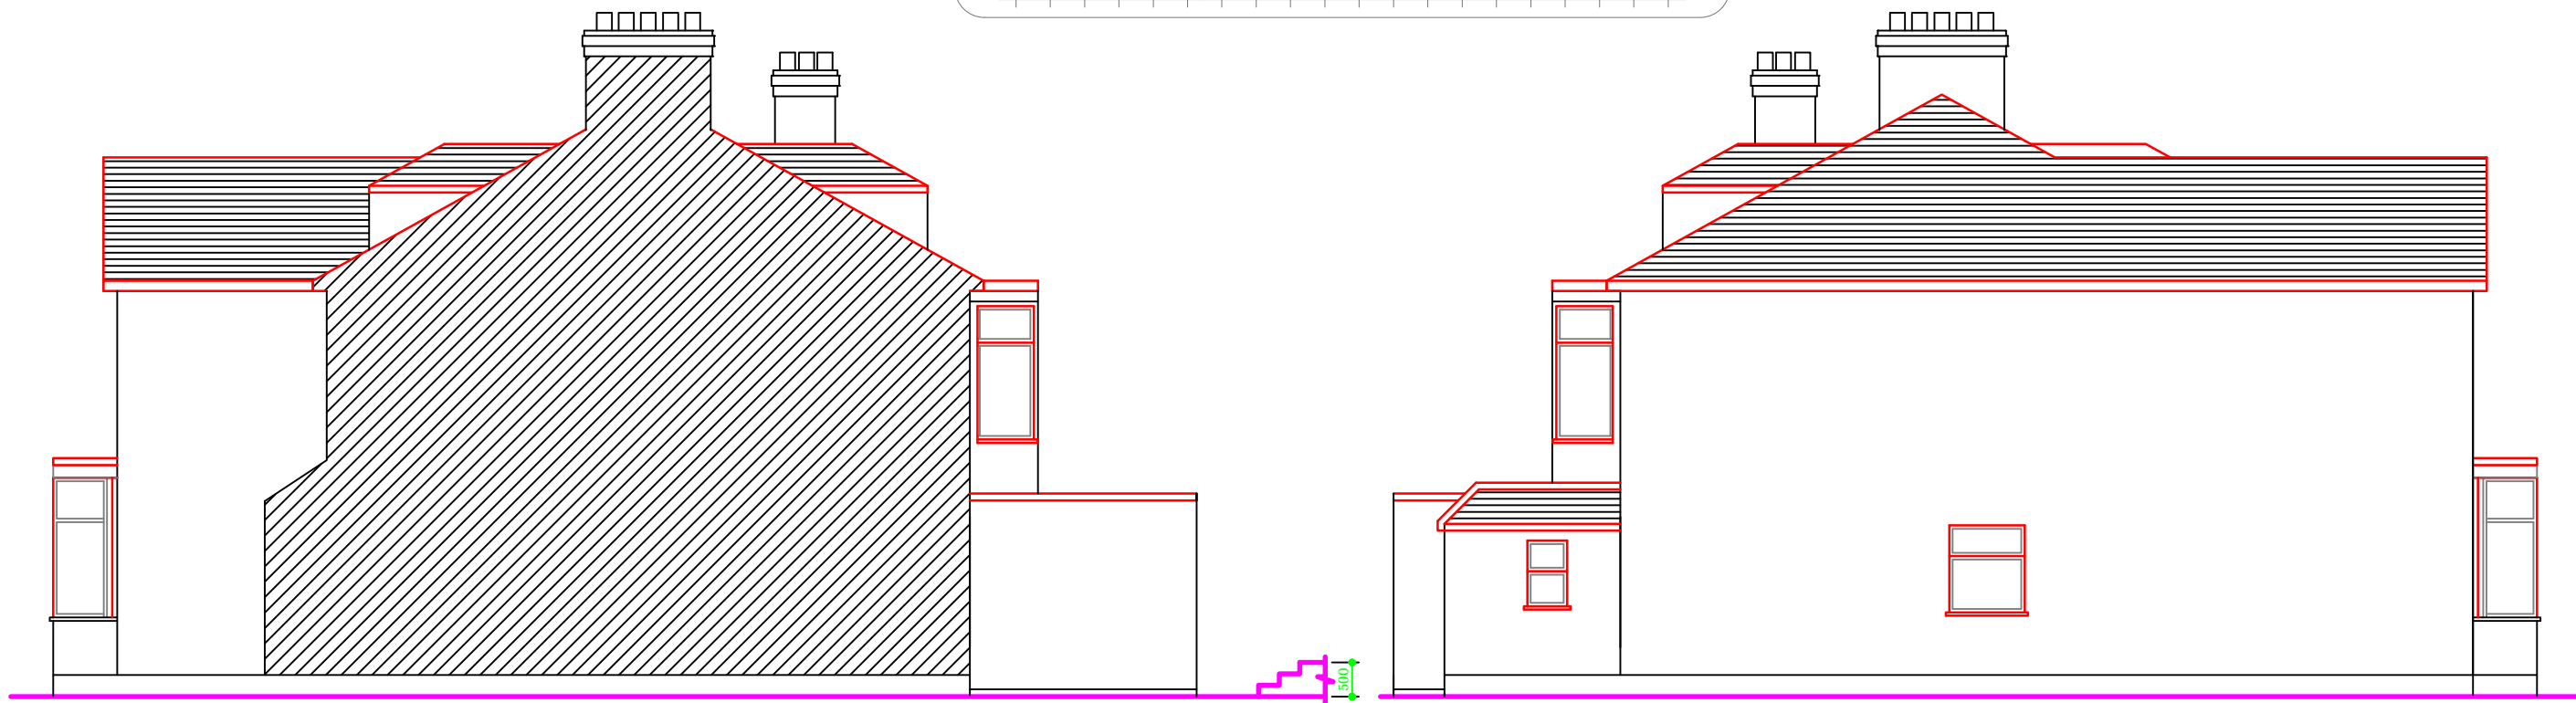

FRONT ELEVATION EXISTING

REAR ELEVATION EXISTING

SIDE ELEVATION EXISTING
(AS SEEN FROM NORTH)

SIDE ELEVATION EXISTING
(AS SEEN FROM SOUTH)

ArchInCAD

Architecture Interior CAD

ARCHINCAD LTD
70 ROE GREEN, LONDON, NW9 0PL
T- 02071128864 M - 07412344727
info@archincad.co.uk

CLIENT	MR MOHAMMED
PROJECT	589 FINCHLEY ROAD NW3 7BS

REVISIONS	DESCRIPTION	DATE
A	FOR PLANNING	10/08/2015

JOB NO	589FinchleyRoad
DRAWING NO	004
SCALE	1:100 @ A3