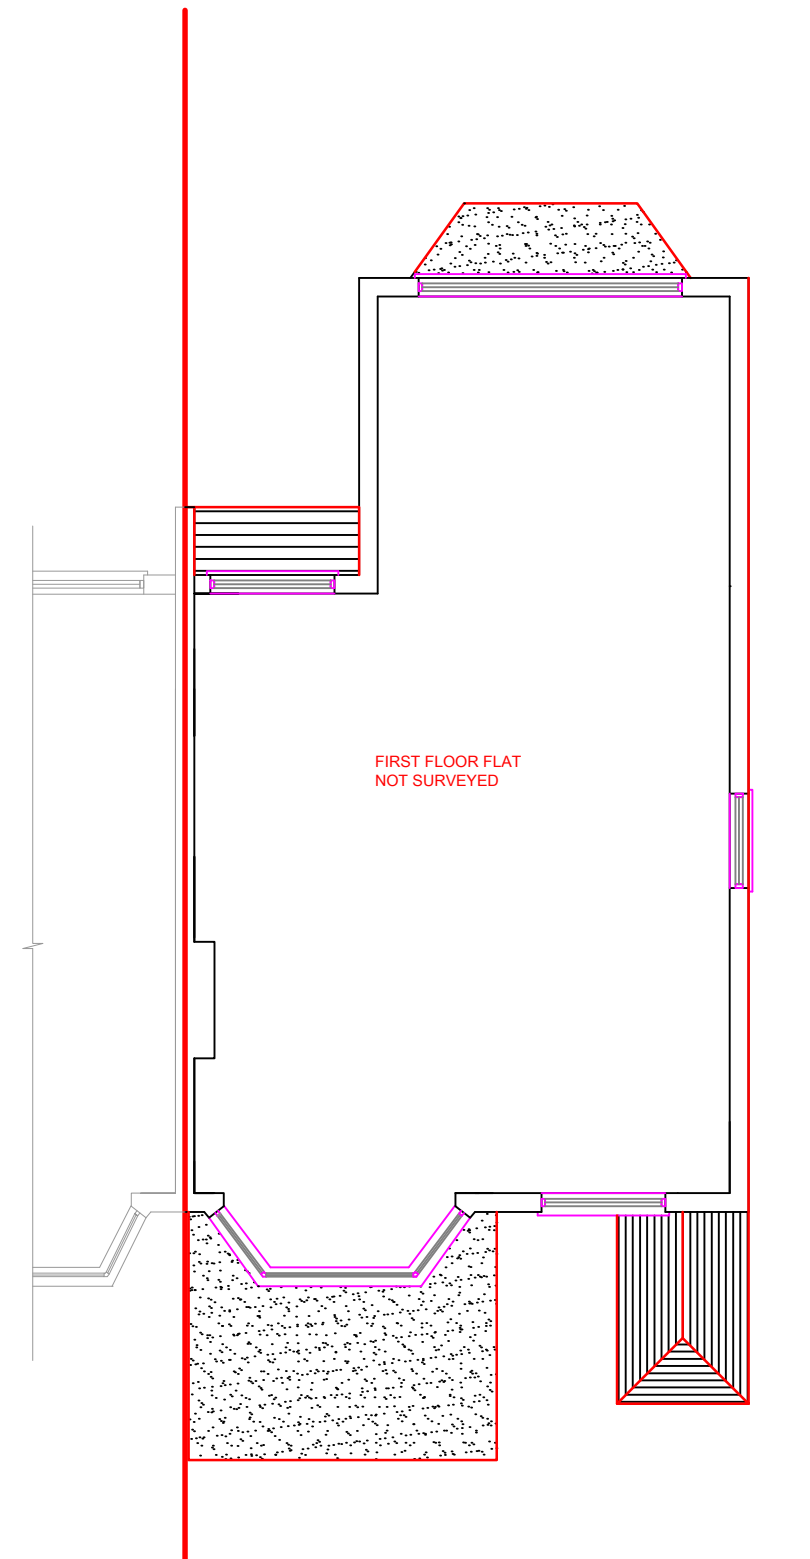

GROUND FLOOR PLAN EXISTING

FIRST FLOOR PLAN EXISTING

ArchInCAD

Architecture Interior CAD

ARCHINCAD LTD
 70 ROE GREEN, LONDON, NW9 0PL
 T- 02071128864 M - 07412344727
 info@archincad.co.uk

CLIENT	MR MOHAMMED
PROJECT	589 FINCHLEY ROAD NW3 7BS

REVISIONS	DESCRIPTION	DATE
A	FOR PLANNING	10/08/2015

JOB NO	589FinchleyRoad
DRAWING NO	002
SCALE	1:100 @ A3