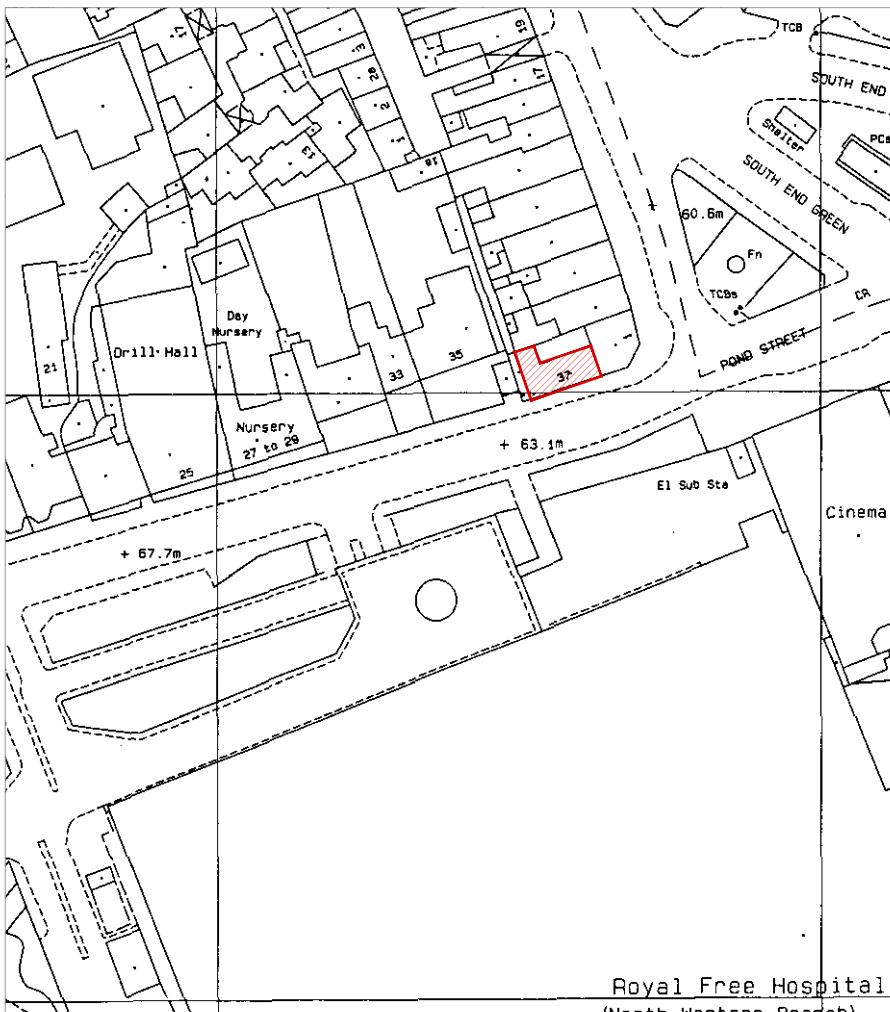

GENERAL NOTES
 ALL DIMENSIONS TO BE CHECKED ON SITE.
 DO NOT SCALE FROM THE DRAWING.
 REPORT ALL CONFLICTS OF INFORMATION TO BUILD+D.
 THIS DRAWING IS THE COPYRIGHT OF BUILD+D.

KEY PLAN/3D

NO	DATE	ISSUE/REVISION
-	19.08.15	CREATED

SITE LOCATION PLAN
 SCALE 1:1250

24 St.Thomas's Place, Hackney, LONDON E9 7PW
 www.bdondon.co.uk enquiries@bdondon.co.uk
 t:+44(0)20 8985 8106

PROJECT

37 POND STREET
LONDON NW3 2PN

FOR PLANNING
 DRAWING TITLE

LOCATION PLAN

PROJECT NO.	DRAWN	NORTH
1520	LS	
PAGES	SCALE	
1/1	1:1250 @ A4	
DATE	DRAWING NO.	REVISION
19.08.15	PL1_001	-