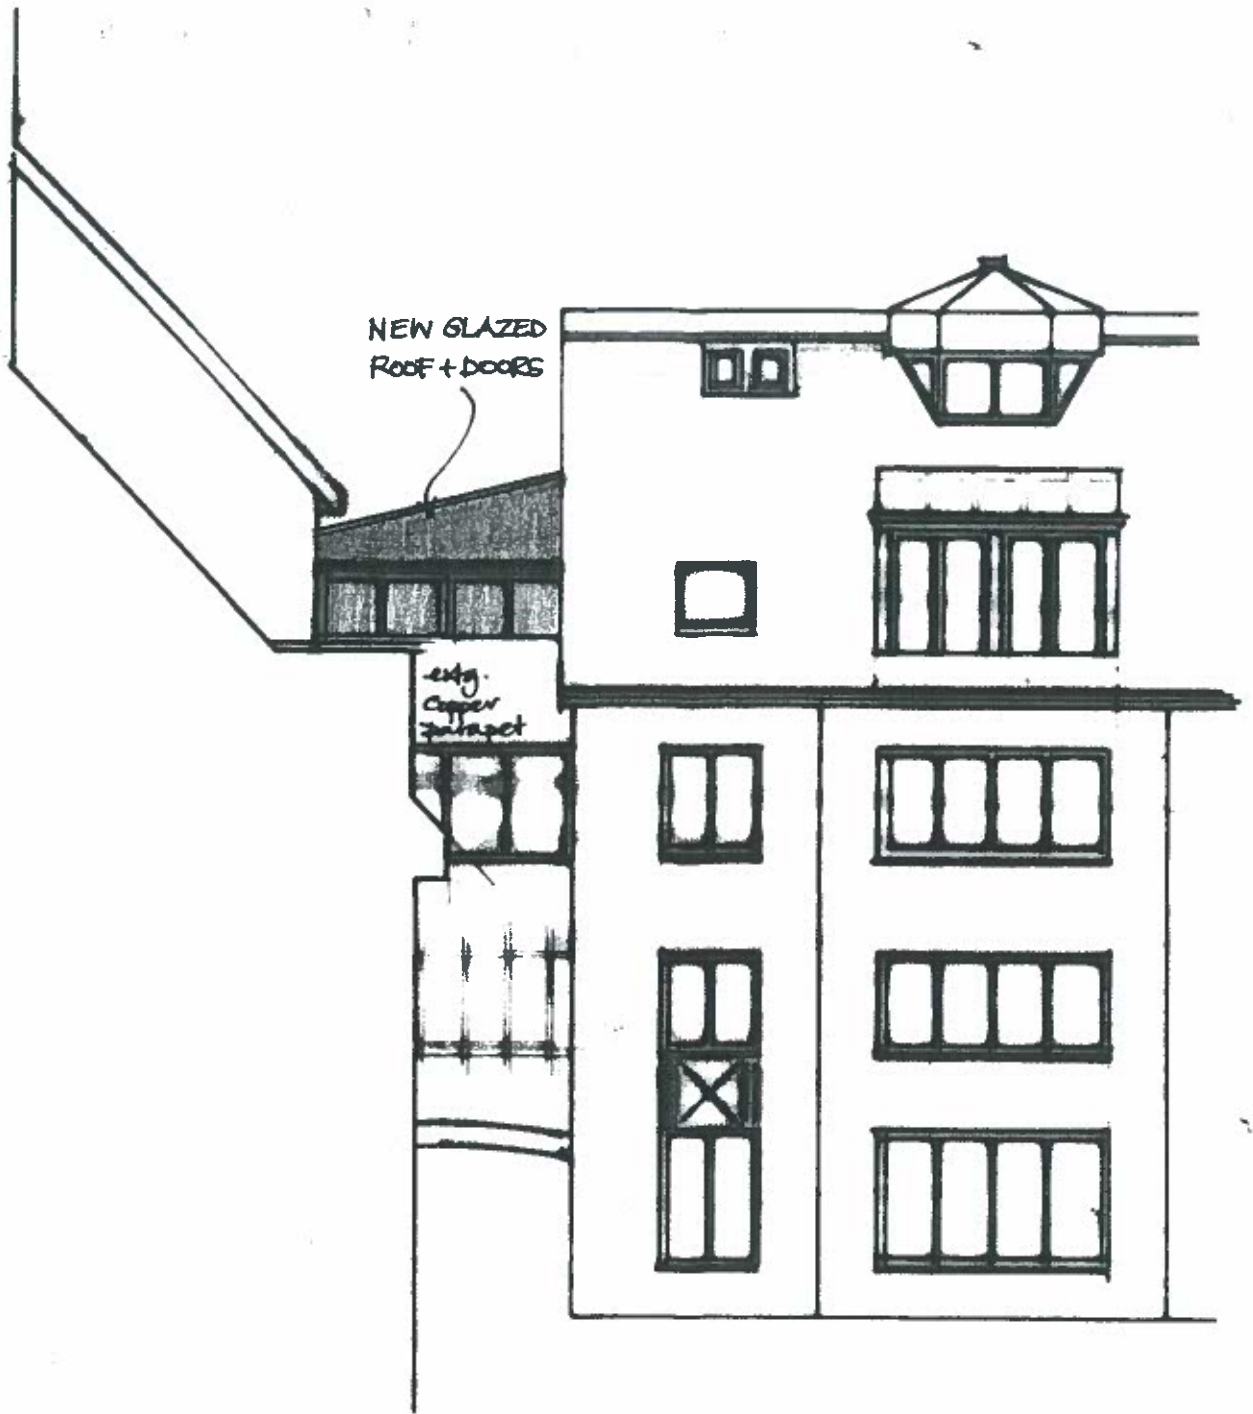

FRONT ELEVATION 1:100  
PROPOSED  
71 WESTFIELD  
KIDDERPORE AVE, NW3 7SG  
DWG. 0815.1.1

Richard J Morgan FRICS 01707 331787

REAR ELEVATION 1:100  
PROPOSED  
71 WESTFIELD  
KIDDERPORE AVE, NW3 TSG

DWG. 0815.2.1

Richard J Morgan FRICS 0707 331787

SIDE ELEVATION 1:100  
PROPOSED  
71 WESTFIELD  
KIDDERPORE AVE, NW3 7SG  
DNG. 0815.3

Richard J Morgan FRICS 0767 331787