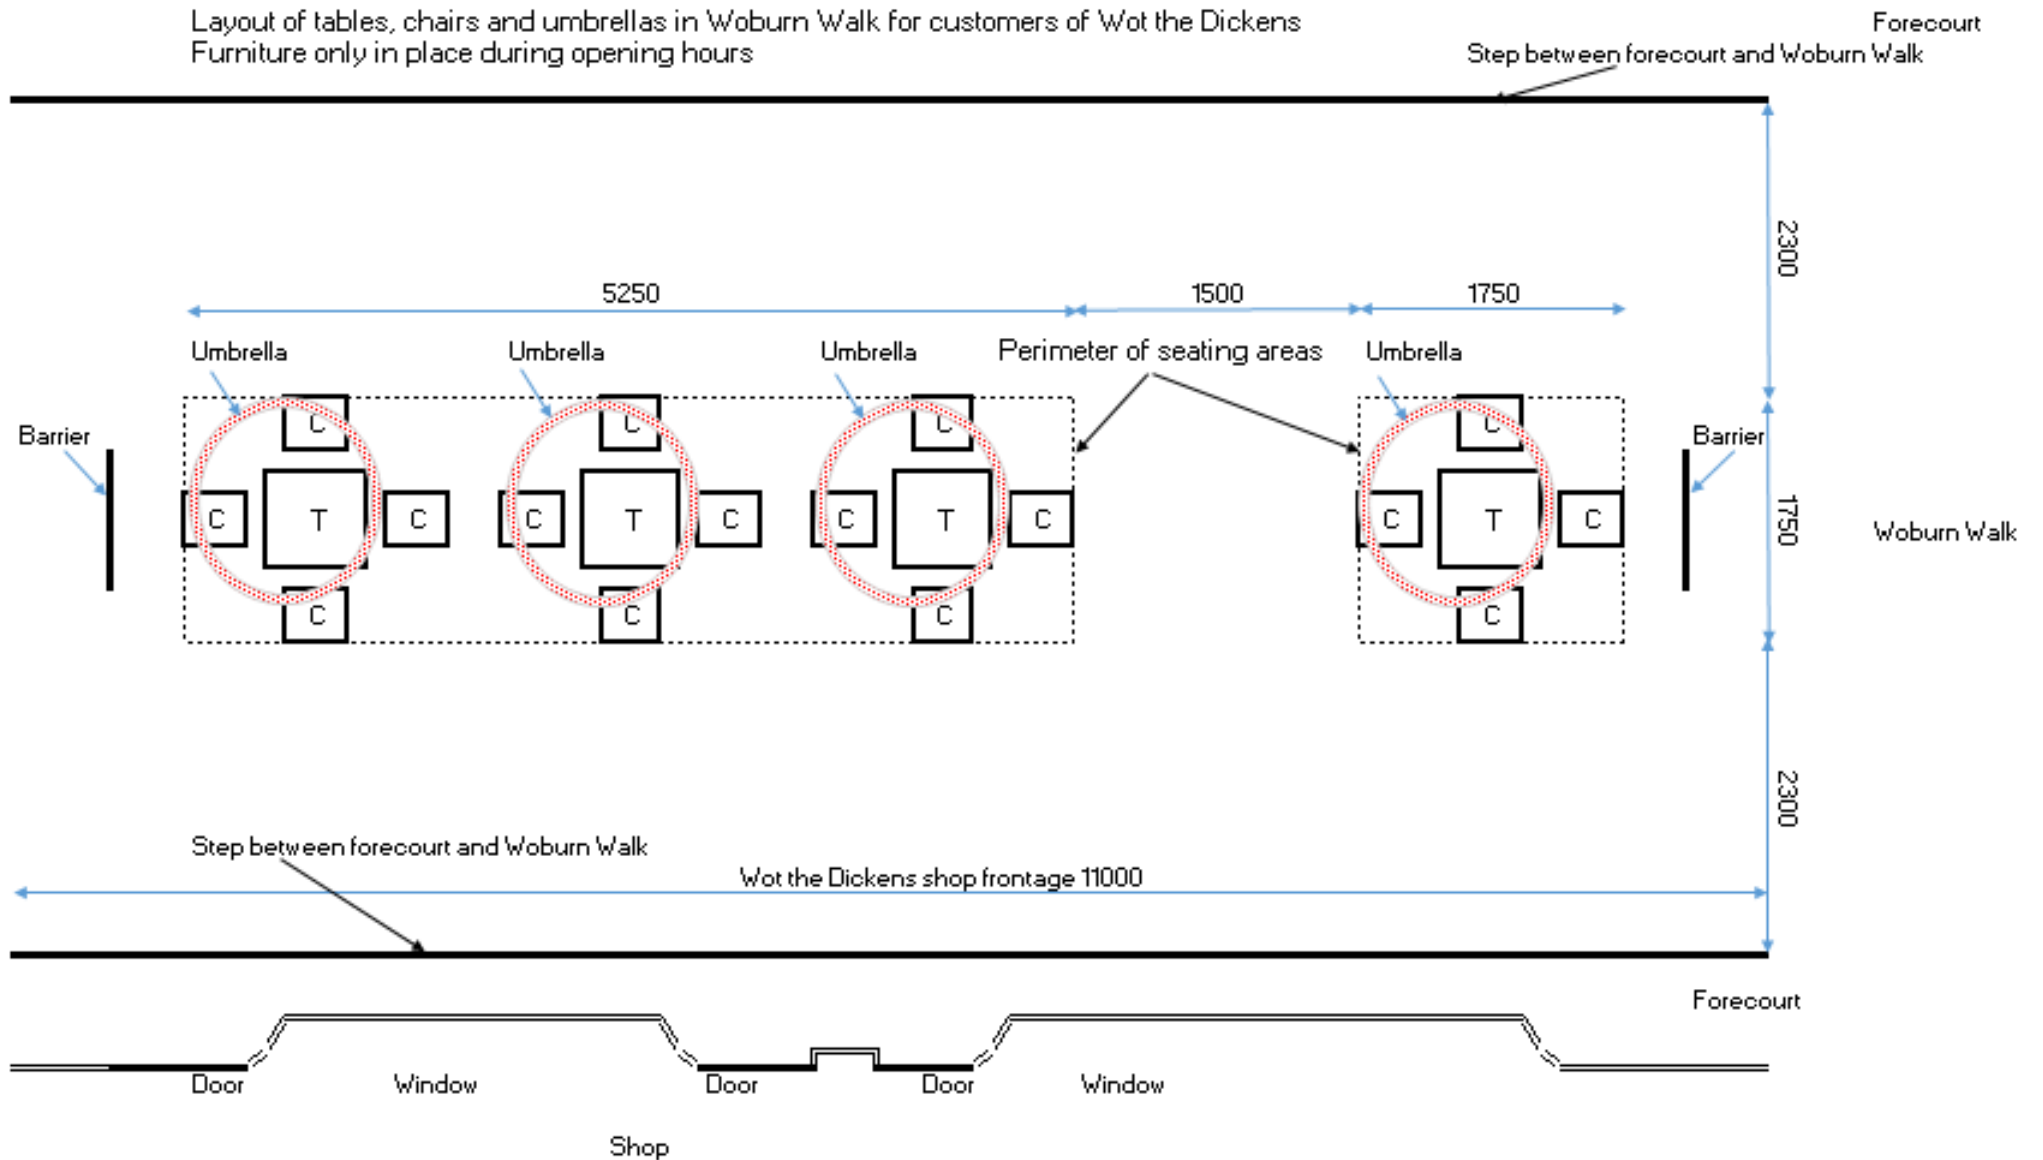

Layout of tables, chairs and umbrellas in Woburn Walk for customers of Wot the Dickens
 Furniture only in place during opening hours

All dimensions in millimetres. Not to scale

- 4No T Table 700 x 700
- 16No C Chair 450 x 450
- 4No U Umbrella 1500 diameter
- 2No B Barrier 1000 x 50