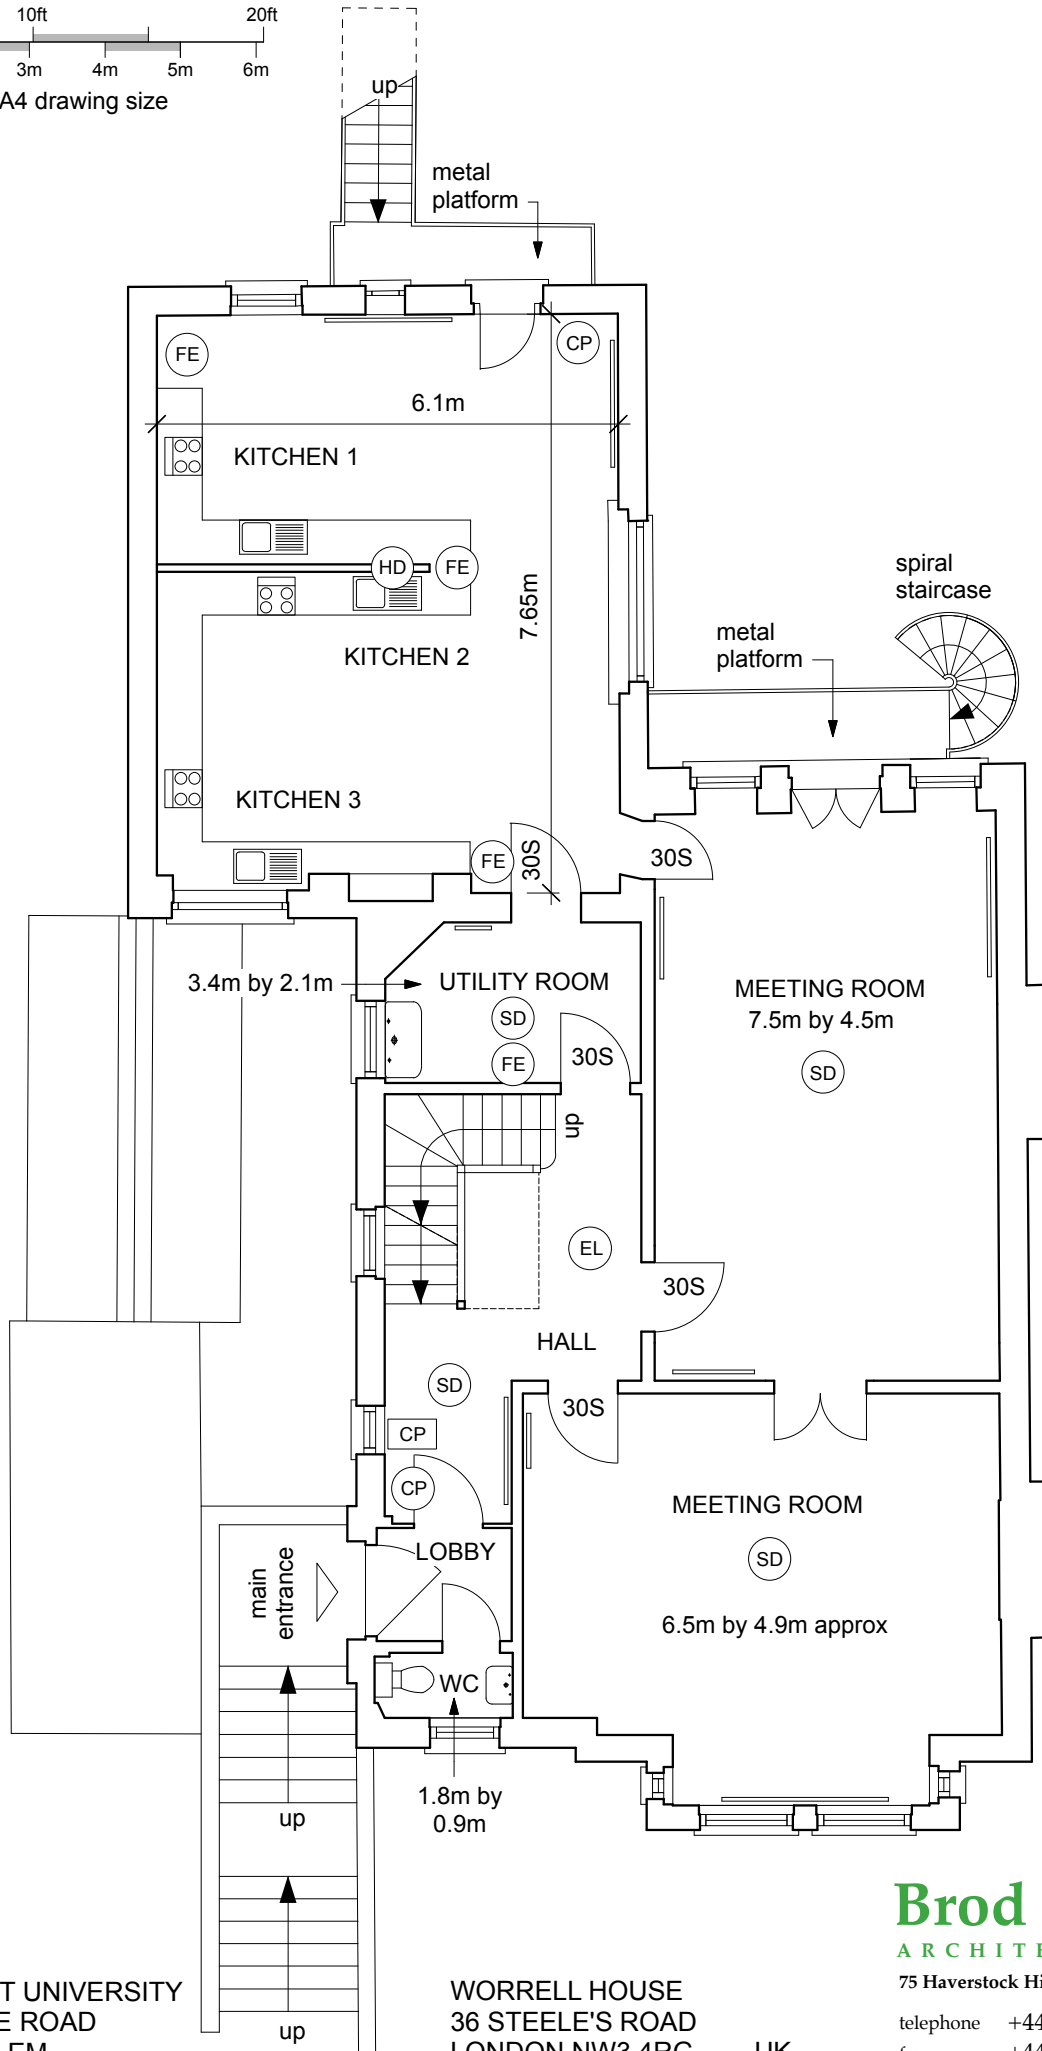

SCALE 1:100 A4 drawing size

WAKE FOREST UNIVERSITY
 1834 WINGATE ROAD
 WINSTON-SALEM
 NORTH CAROLINA
 27109 USA

WORRELL HOUSE
 36 STEELE'S ROAD
 LONDON NW3 4RG - UK

UPPER GROUND FLOOR PLAN

989/HMO/2 3/2010 scale 1:100