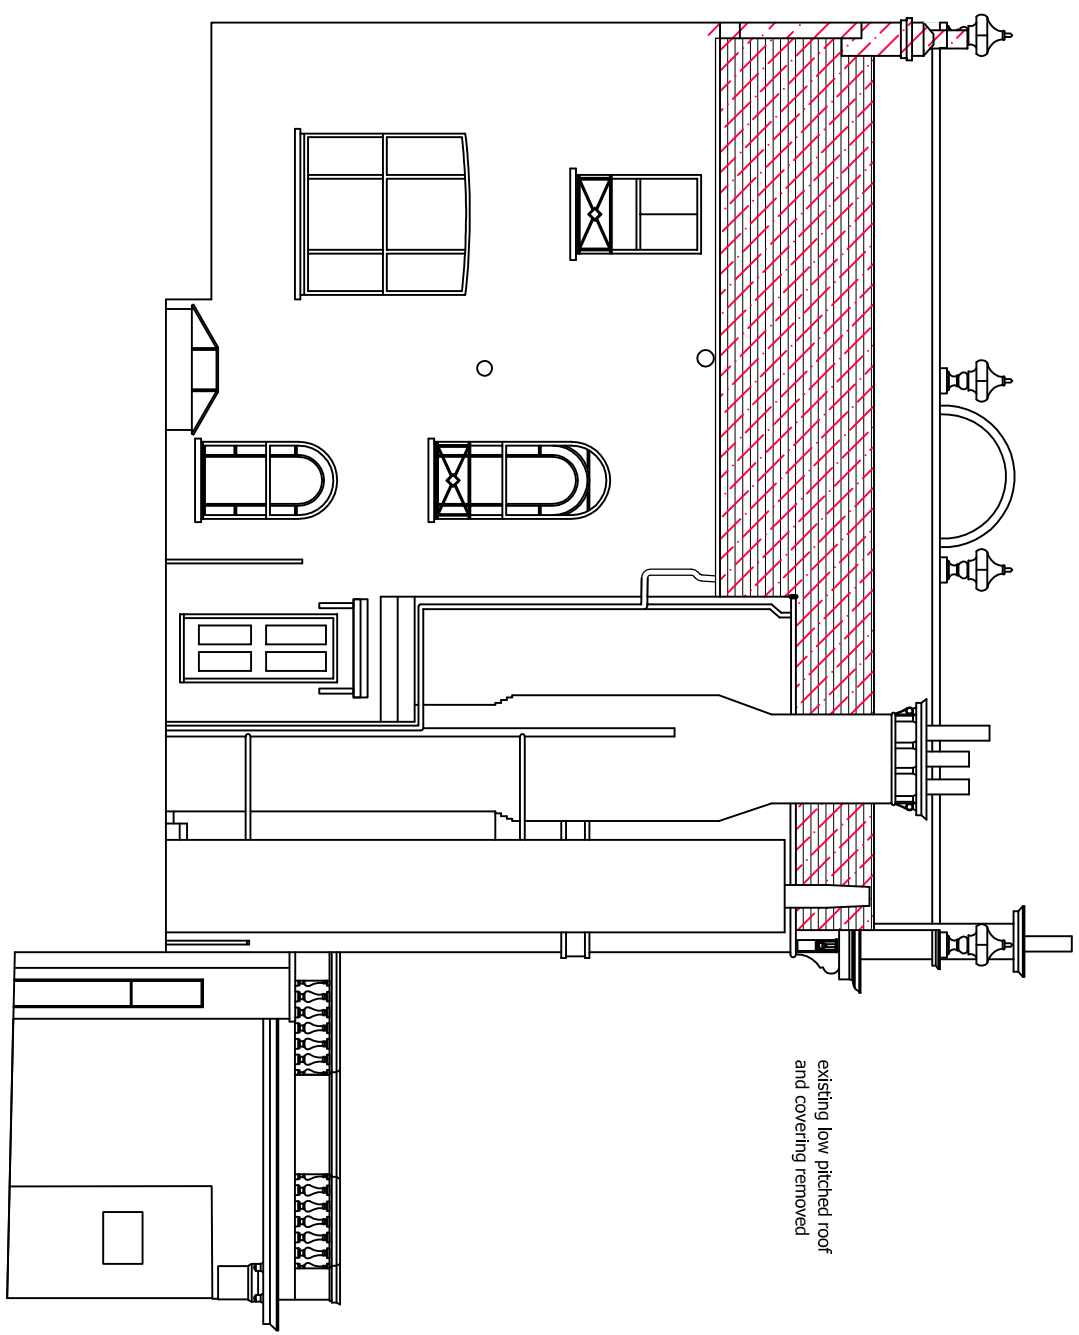

McGregor Associates
 Chartered Architects
 10 Remond Place,
 Marble Arch, NW1 6LE
 Tel: 01622 769755
 Fax: 01622 768407
 email: info@mcgregor.co.uk

MGA

SOUTH EAST ELEVATION DEMOLITION
 SCALE 1:100 @ A3

NORTH EAST ELEVATION DEMOLITION
 SCALE 1:100 @ A3

MGA | McGregor Associates

client
 Haverstock Hill Ltd
 Wescott House
 35 Portland Place,
 London, W1B 1AE

project
 New Residential Development
 94 Haverstock Hill
 London
 NWS 2BD

drawing
 PLANNING DRAWING
 Elevations_Demolition Sheet 1

date	scale	drawn	checked
Oct 2014	1:100@A3	DM	DMG
job no	drawing no	rev	
2014_01	PL 27		