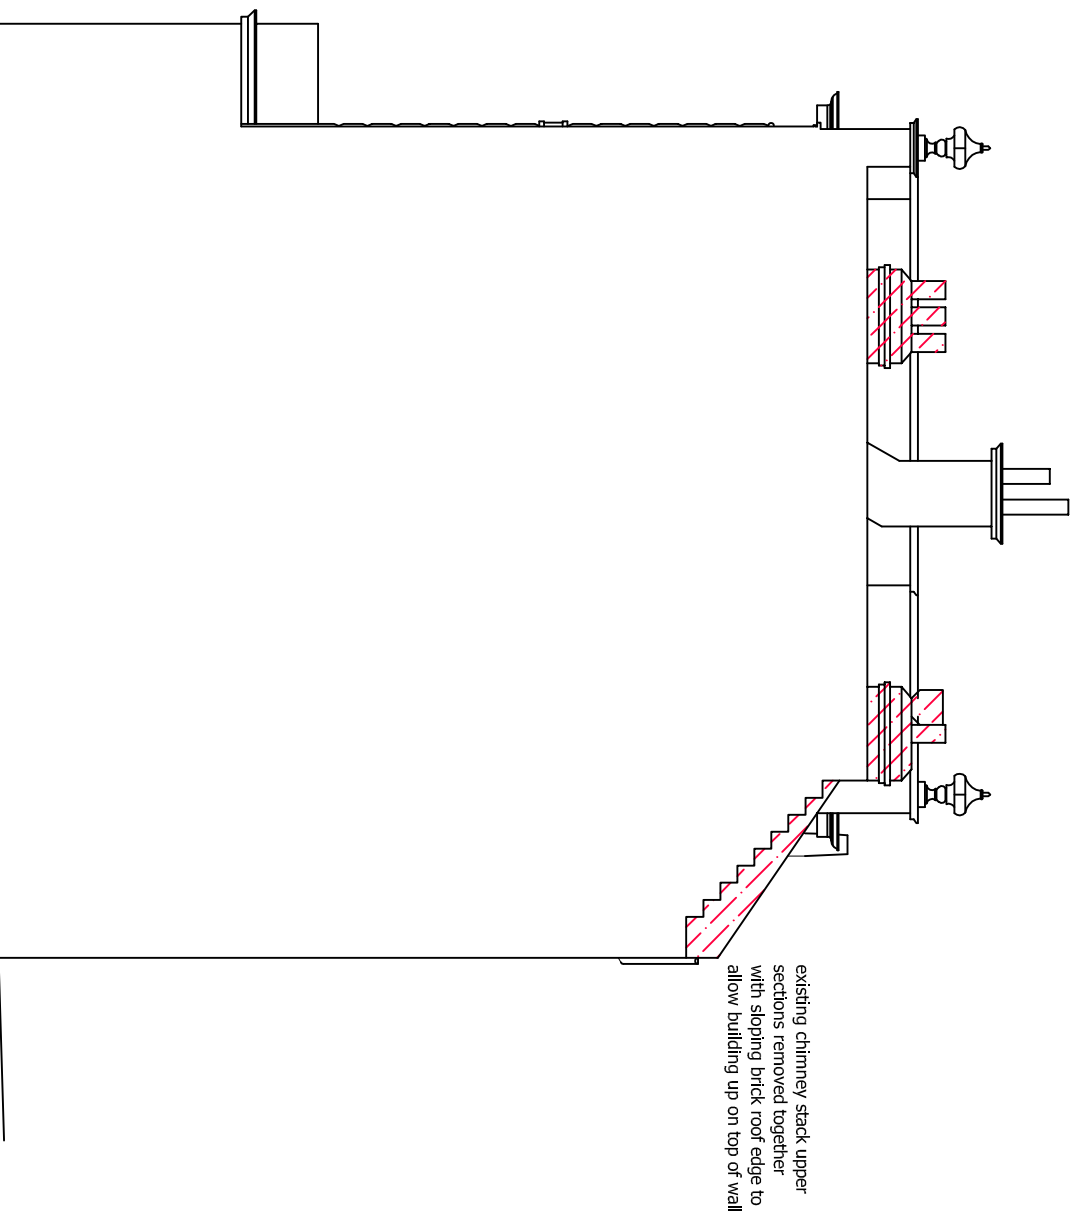

McGregor Associates
 Chartered Architects
 10 Remond Place,
 Marble Arch, NW1 6LE
 Tel: 01622 769755
 Fax: 01622 768407
 email: info@mcgregor.co.uk

MGA

SOUTH EAST ELEVATION DEMOLITION
 SCALE 1:100 @ A3

NORTH EAST ELEVATION DEMOLITION
 SCALE 1:100 @ A3

MGA | McGregor Associates

client
 Haverstock Hill Ltd
 Wescott House
 35 Portland Place,
 London, W1B 1AE

project
 New Residential Development
 94 Haverstock Hill
 London
 NWS 2BD

drawing
 PLANNING DRAWING
 Elevations_Demolition Sheet 1

date	scale	drawn	checked
Oct 2014	1:100@A3	DM	DMG
job no	drawing no	rev	
2014_01	PL 27		