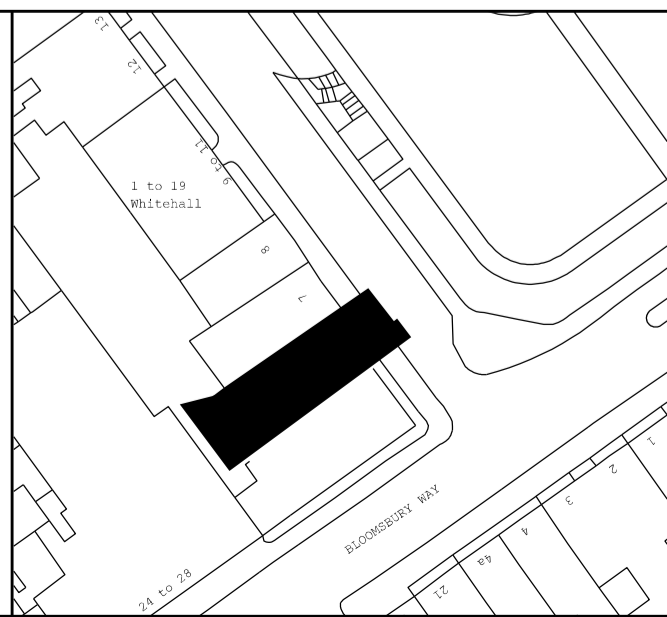

Disclaimer:
Do not scale from this drawing.
Check all dimensions on site before fabrication or setting out.
This document is copyright and may not be reproduced without permission of the owner.
Ordnance Survey data contained herein is for use on this project only. Third parties involved in this project wishing to reproduce this data for the purposes of said project, may do so on display of the following :
© Crown Copyright All rights reserved 2010 License No. 0100031673

Notes:

Rev:	Notes:	Date:	Dwn:	Iss:
00	TENDER	20.04.15	MP	RM
A	CONTRACT	06.07.15	MP	RM
B	CONSTRUCTION	XX.07.15	MP	RM

Consultants: