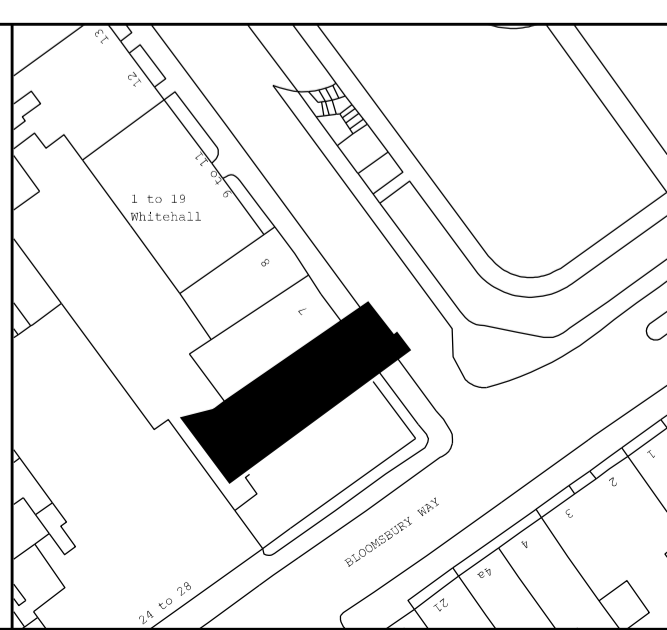

Disclaimer:
Do not scale from this drawing.
Check all dimensions on site before fabrication or setting out.
This document is copyright and may not be reproduced without permission of the owner.
Ordnance Survey data contained herein is for use on this project only. Third parties involved in this project wishing to reproduce this data for the purposes of said project, may do so on display of the following :
© Crown Copyright All rights reserved 2010 License No. 0100031673

Notes:

Rev:	Notes:	Date:	Dwn:	Iss:
00	TENDER	20.04.15	MP	RM
A	CONTRACT	06.07.15	MP	RM
B	CONSTRUCTION	XX.07.15	MP	RM

Consultants: