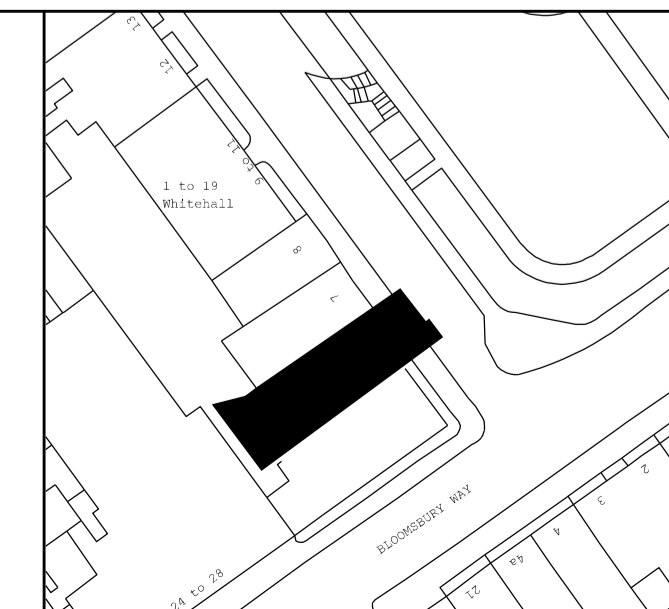

Notes:

Rev: Notes:

Date:

Dwn: Iss: