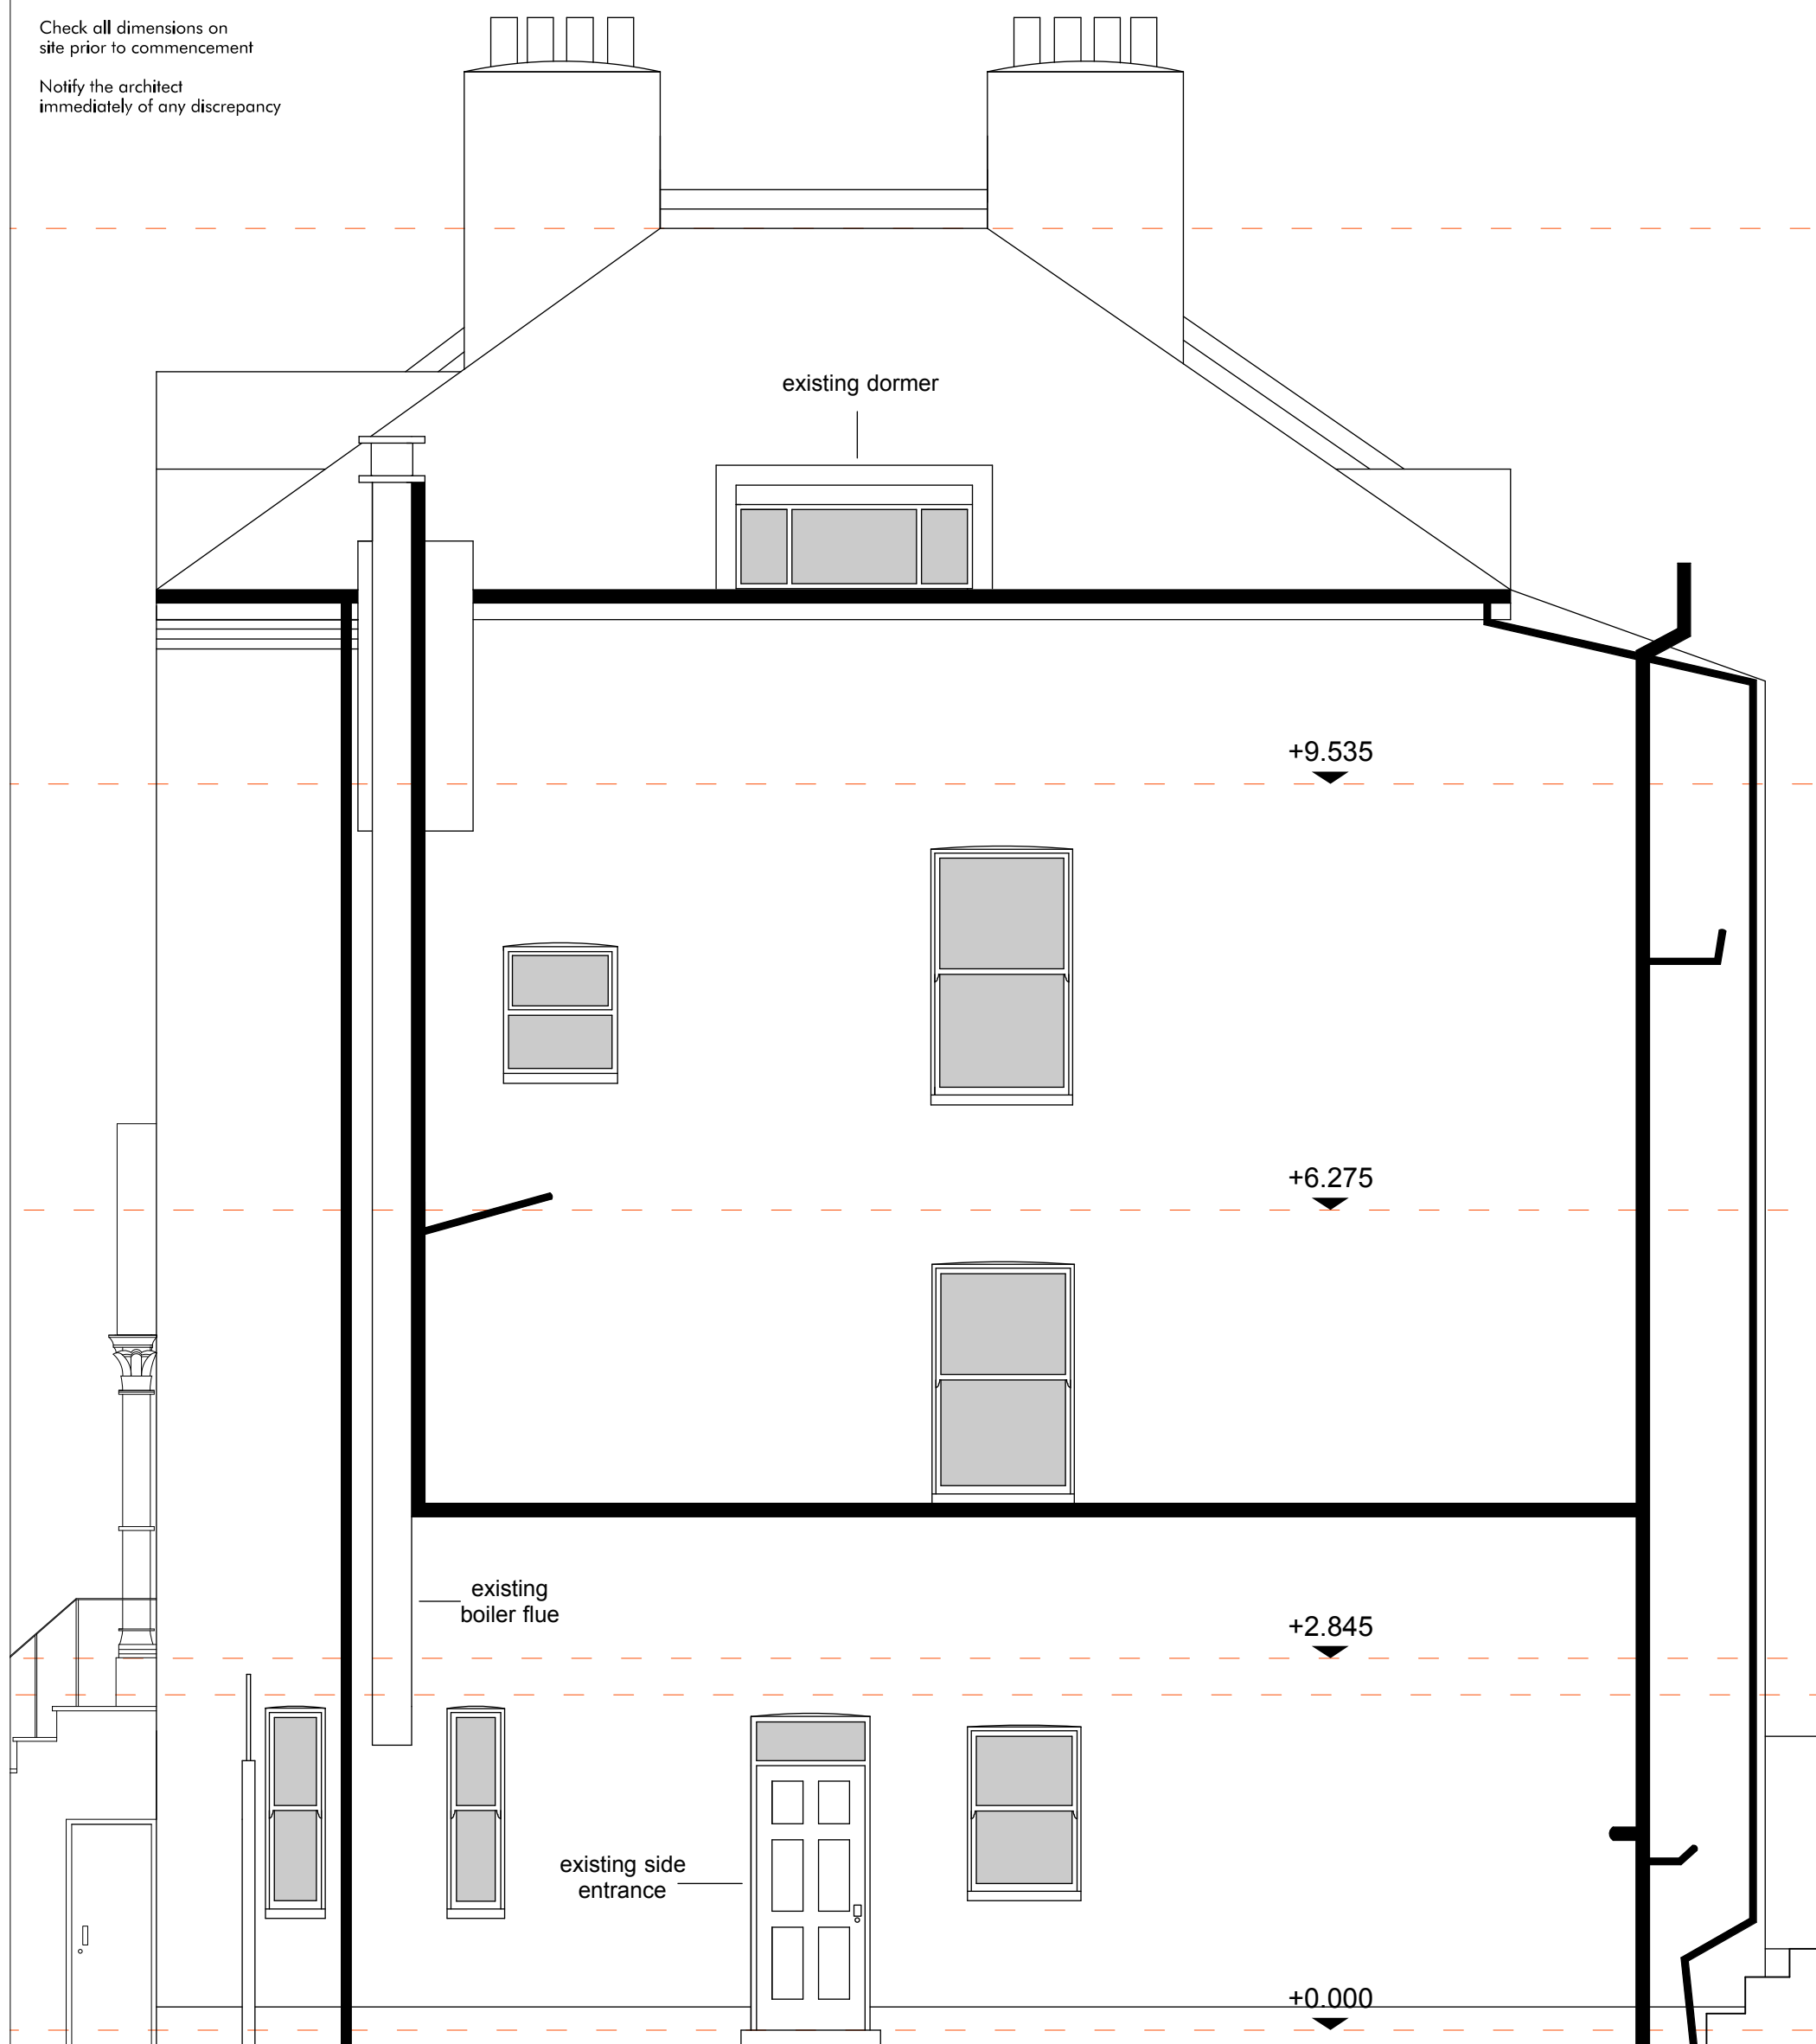

Do not scale off drawing!
Work only to noted dimensions

Check all dimensions on
site prior to commencement

Notify the architect
immediately of any discrepancy

Notes:

Project:
69 Dartmouth Park Road

Drawing Title:
Side Elevation
Existing

Drawing No.:	1503DART_1024	Revision:	-
Scale@A1:	100	Scale@A3:	50
Scale@A2:	50	Rev. Date:	-
Drawn:	RP	First Drawn:	14.07.15
Checked:	RP	Checked:	RP

ROMAN PARDON
ARCHITECTURE & DESIGN