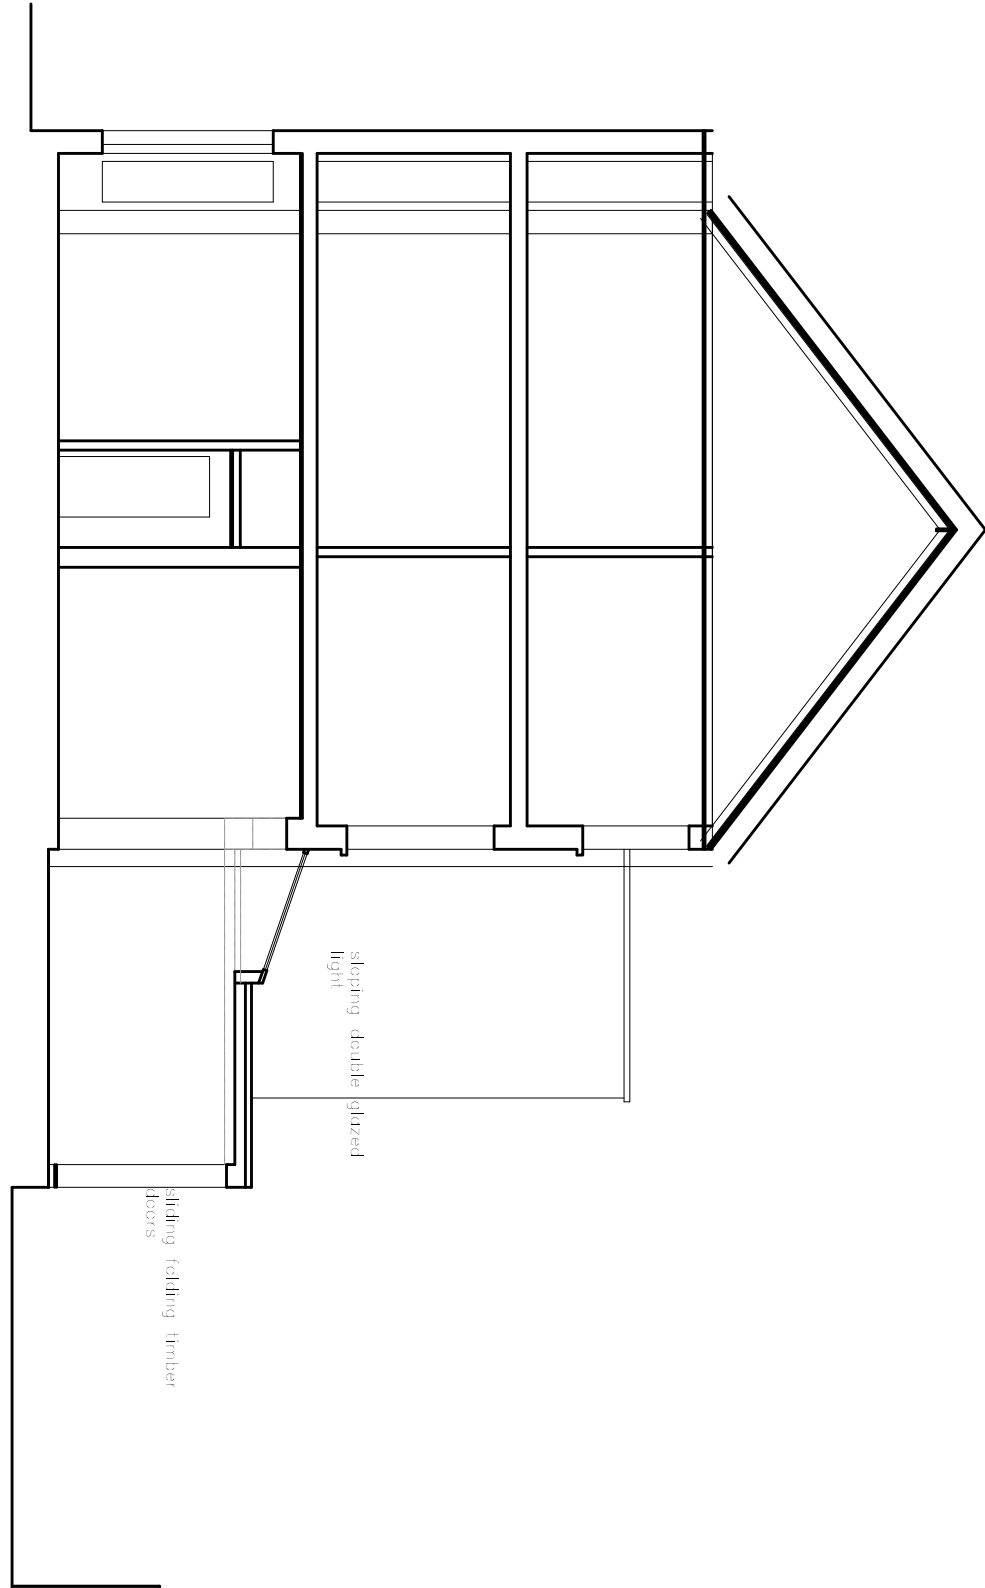

SECTION A - A

A4

Yiannis Pareas Chartered Architects
82 Mill Lane
London NW6 1NL
Tel 020 7431 5022 fax 020 7435 6571

FLAT 1
19 COTLEIGH ROAD
LONDON NW6 2NL
SCALE 1:100

SECTION A - A
AS PROPOSED

DRAWING NO 523/5