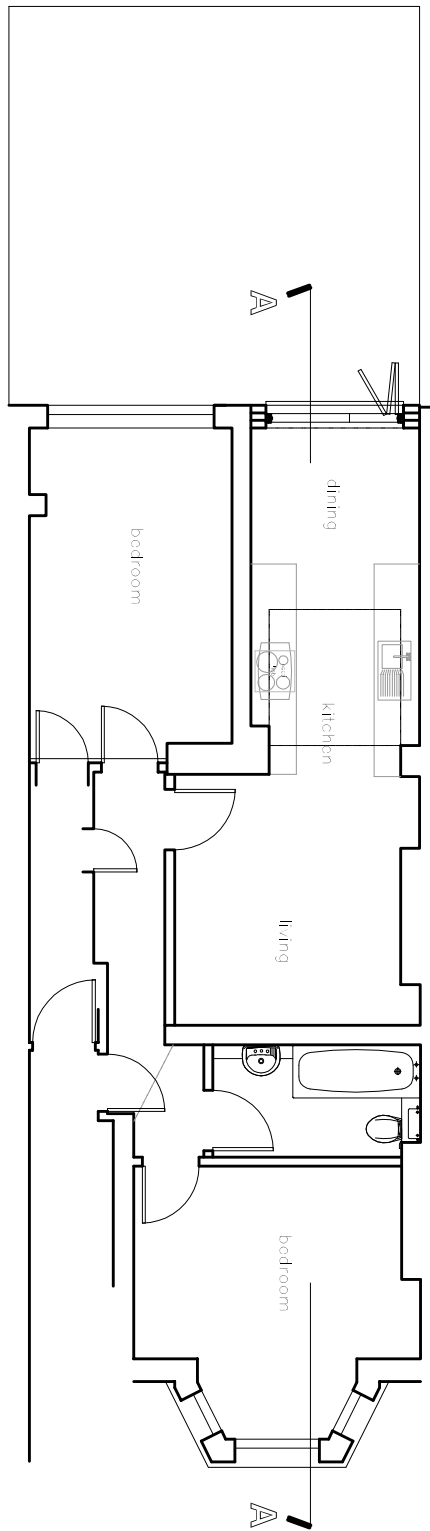

GROUND FLOOR PLAN

A4

Yiannis Pareas Chartered Architects
82 Mill Lane
London NW6 1NL
Tel 020 7431 5022 fax 020 7435 6571

FLAT 1
19 COTLEIGH ROAD
LONDON NW6 2NL
SCALE 1:100

GROUND FLOOR PLAN
AS PROPOSED
DRAWING NO 523/4