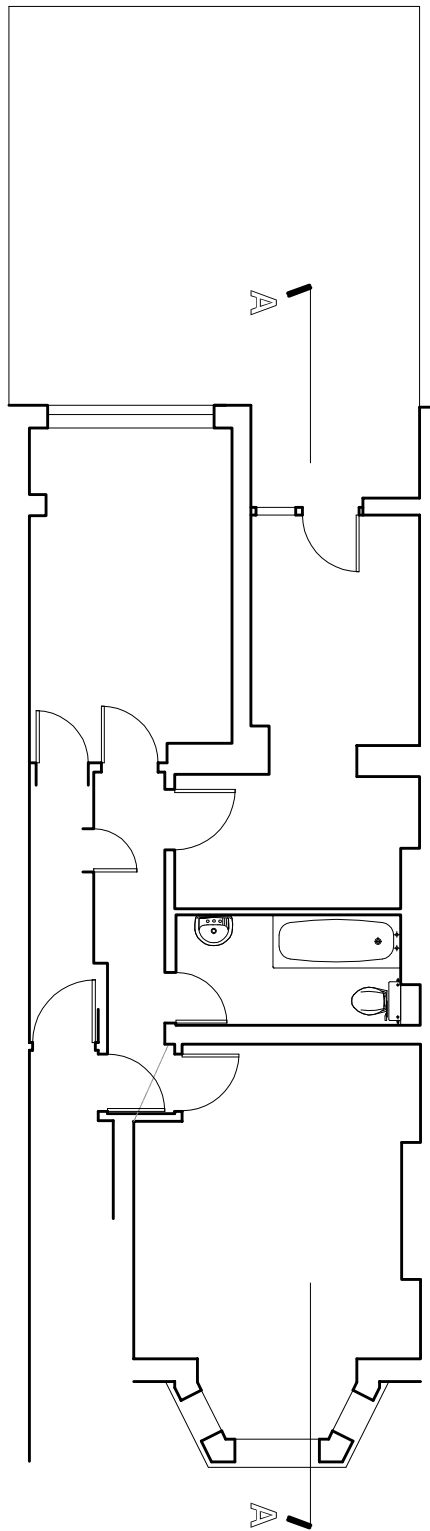

GROUND FLOOR PLAN

A4

Yiannis Pareas Chartered Architects  
82 Mill Lane  
London NW6 1NL  
Tel 020 7431 5022 fax 020 7435 6571

FLAT 1  
19 COTLEIGH ROAD  
LONDON NW6 2NL  
SCALE 1:100

GROUND FLOOR PLAN  
AS EXISTING

DRAWING NO 523/1