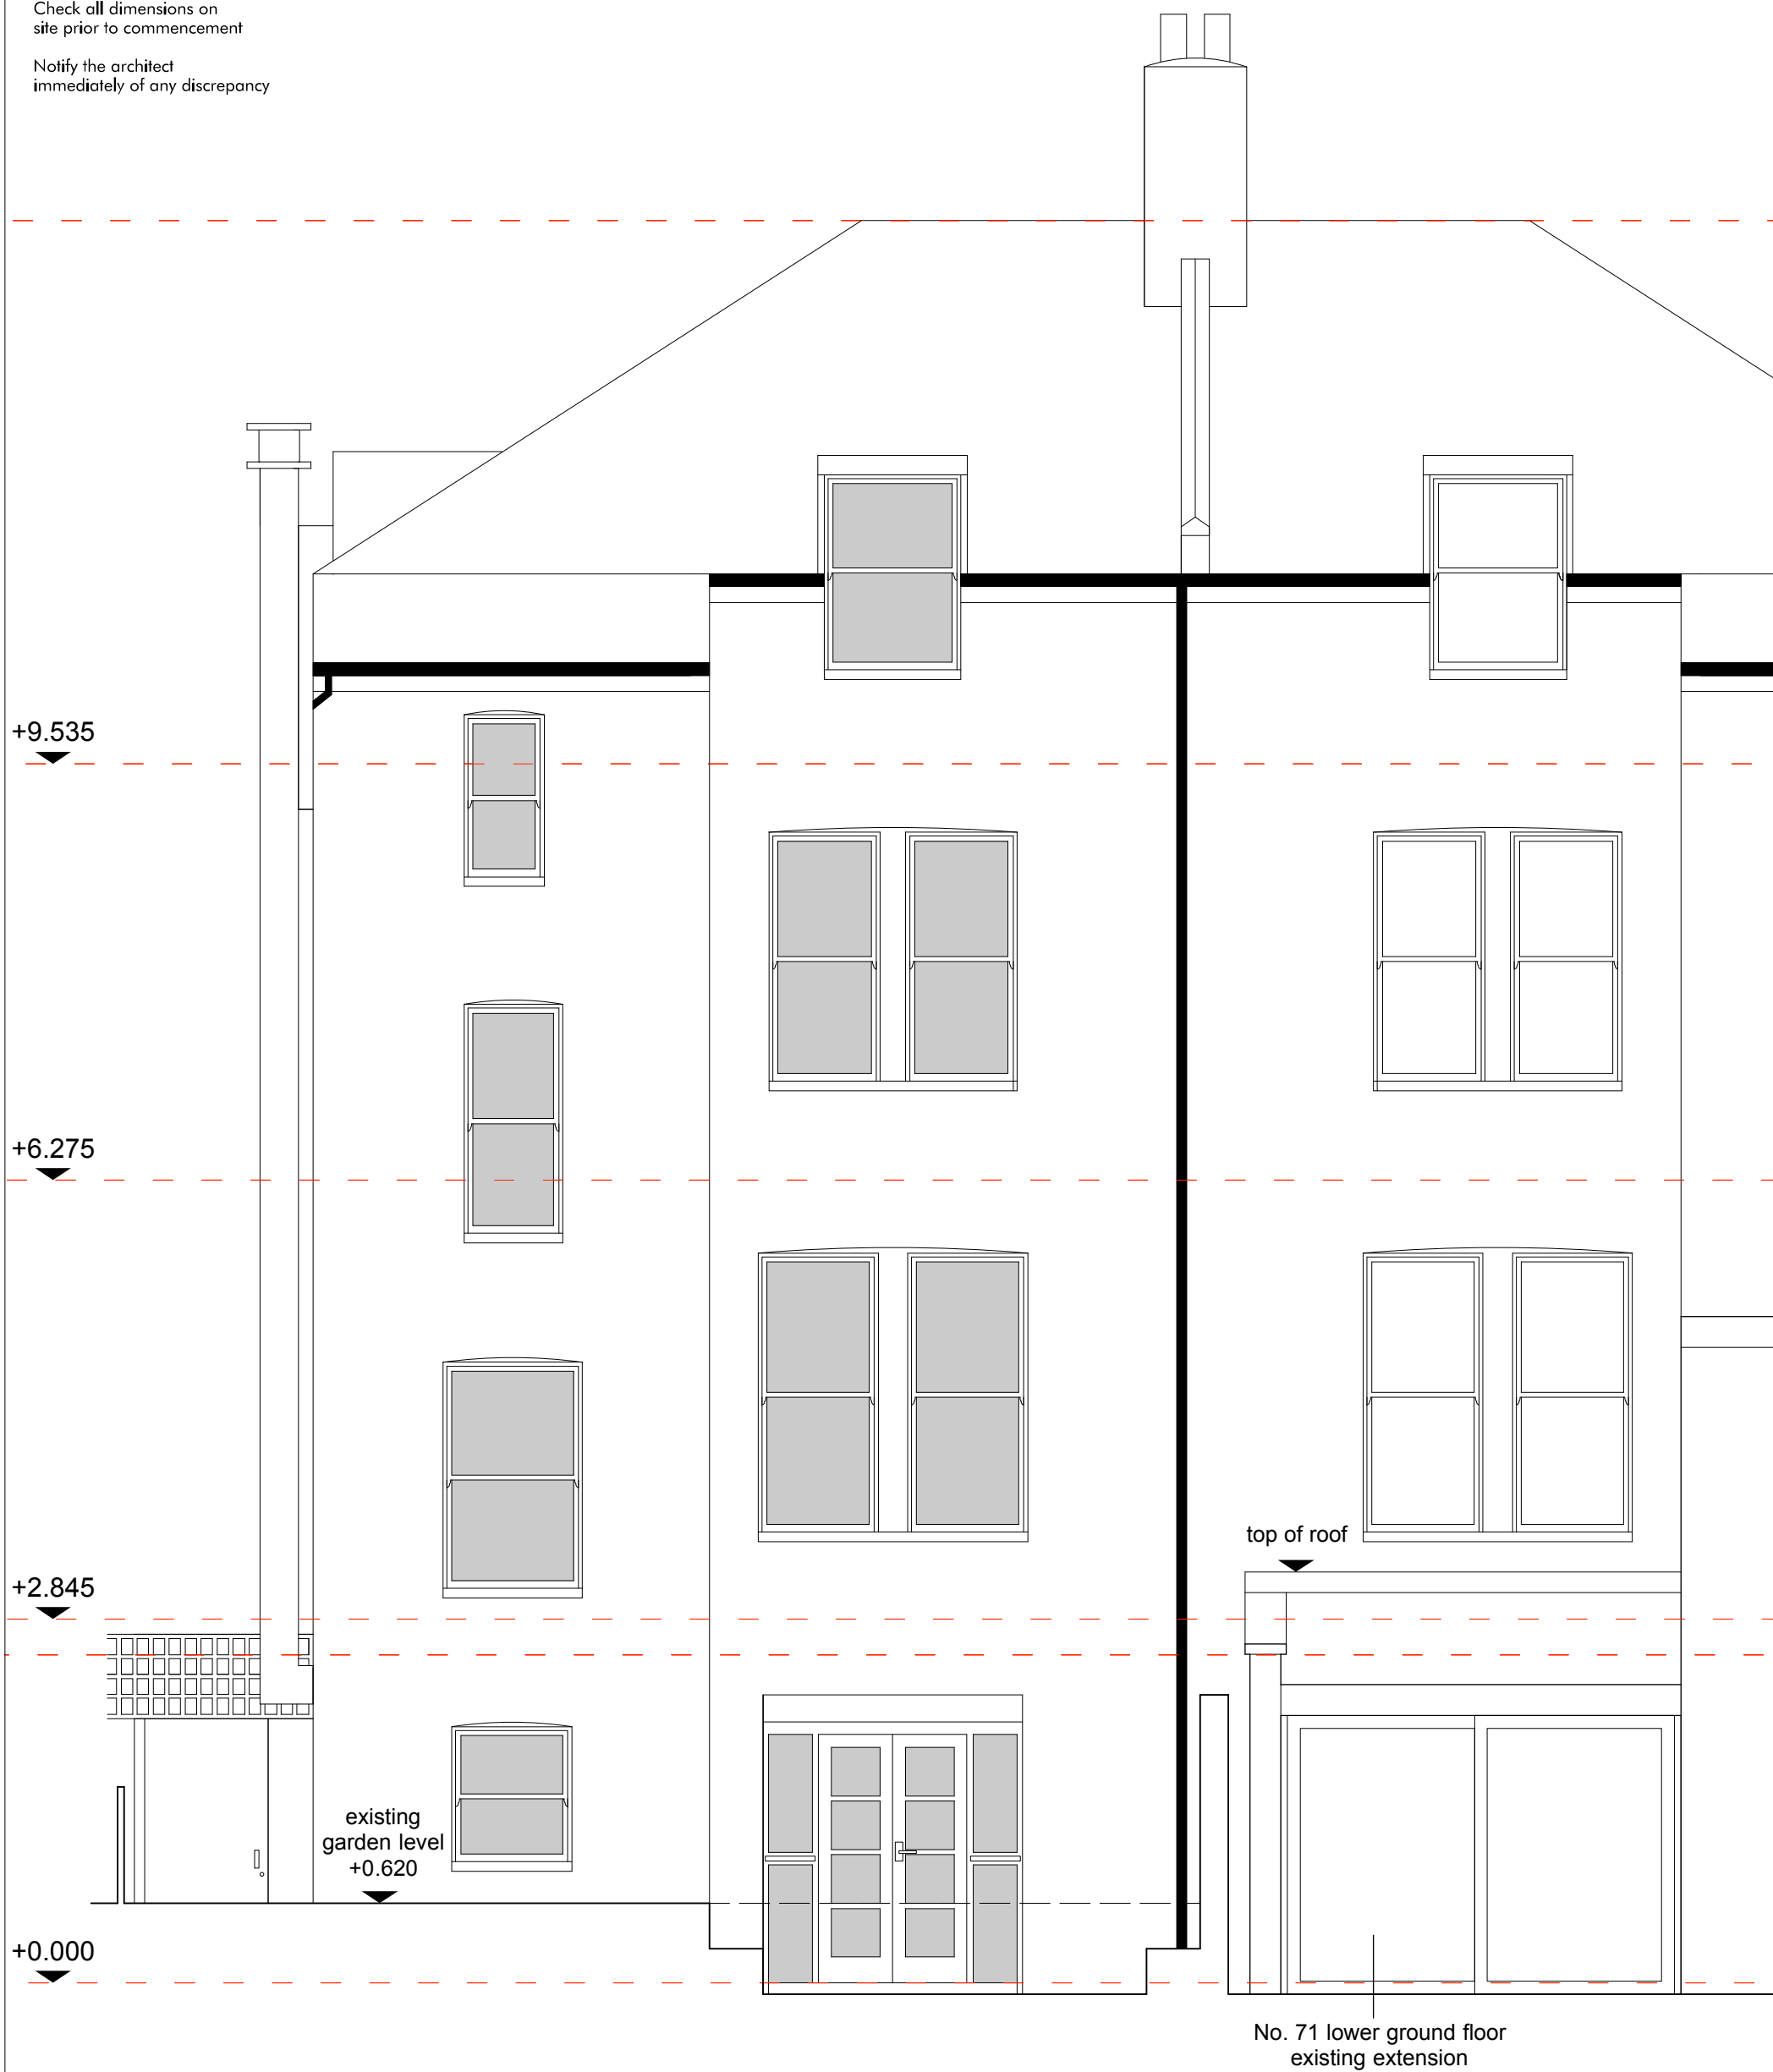

Do not scale off drawing!  
Work only to noted dimensions

Check all dimensions on  
site prior to commencement

Notify the architect  
immediately of any discrepancy

Notes:

Project:  
69 Dartmouth Park Road  
Drawing Title:  
Rear Elevation  
Existing

Drawing No.:  
1503DART\_1023  
Scale@A1: 100  
Scale@A3: 50  
Drawn: RP  
First Drawn: 14.07.15  
Revision: A  
Rev. Date: 13.08.15  
Checked: RP

**ROMAN PARDON**  
ARCHITECTURE & DESIGN