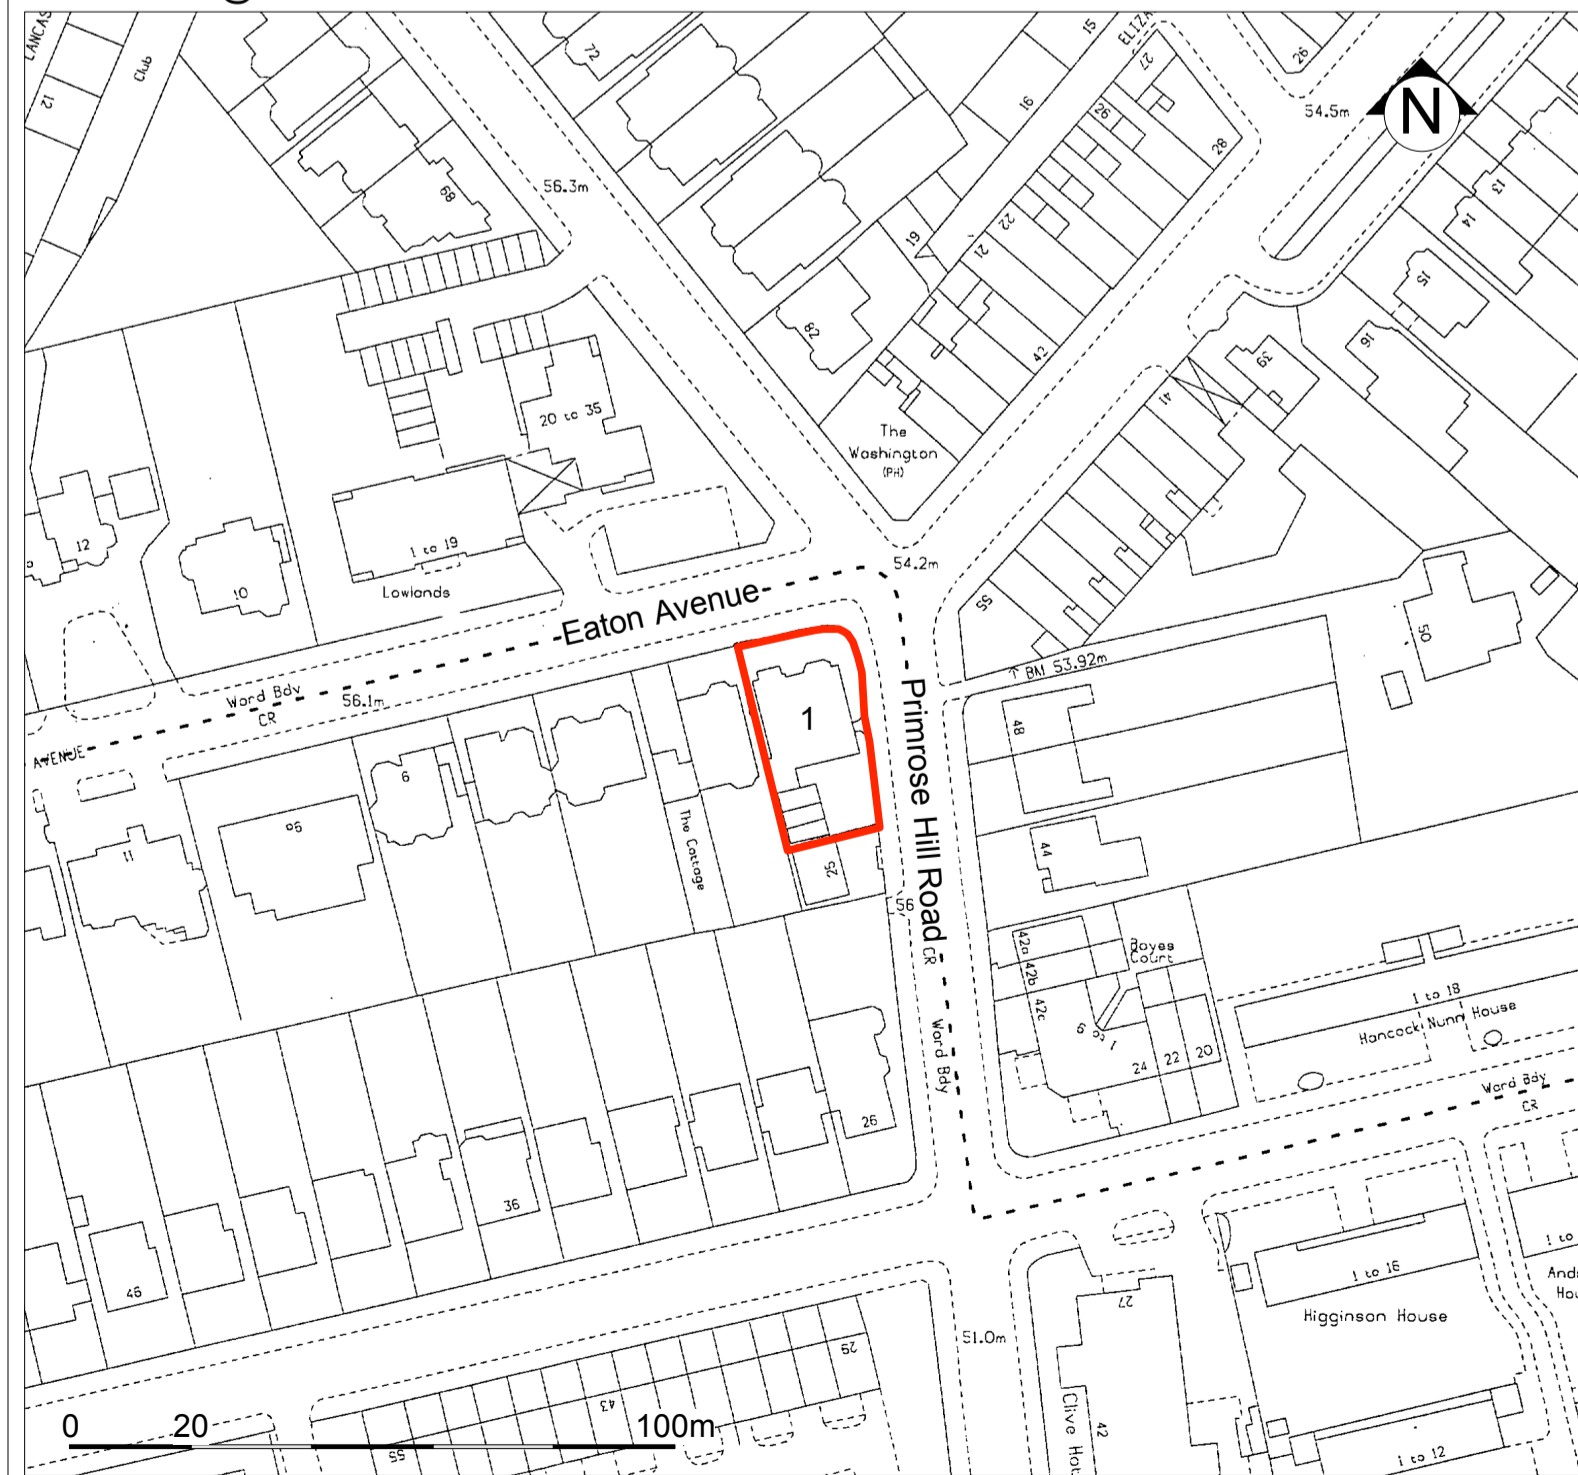

Site Plan
Scale 1:50 @ A1

OS map
Scale 1:1250 @ A1

Miki Zinaburg Architects
 22 BLOOMSBURY STREET, LONDON, WC1B 3QJ
 TEL: 07950 899 977, EMAIL: zinaburg@hotmail.com

JOB TITLE
Flat 3, 1 Eton Avenue, London NW3 3EL

DRAWING TITLE
OS map and Site Plan

DRAWING NUMBER	REV	DATE	SCALE
0602.EX1.001		12/08/15	1:1250 @ A1