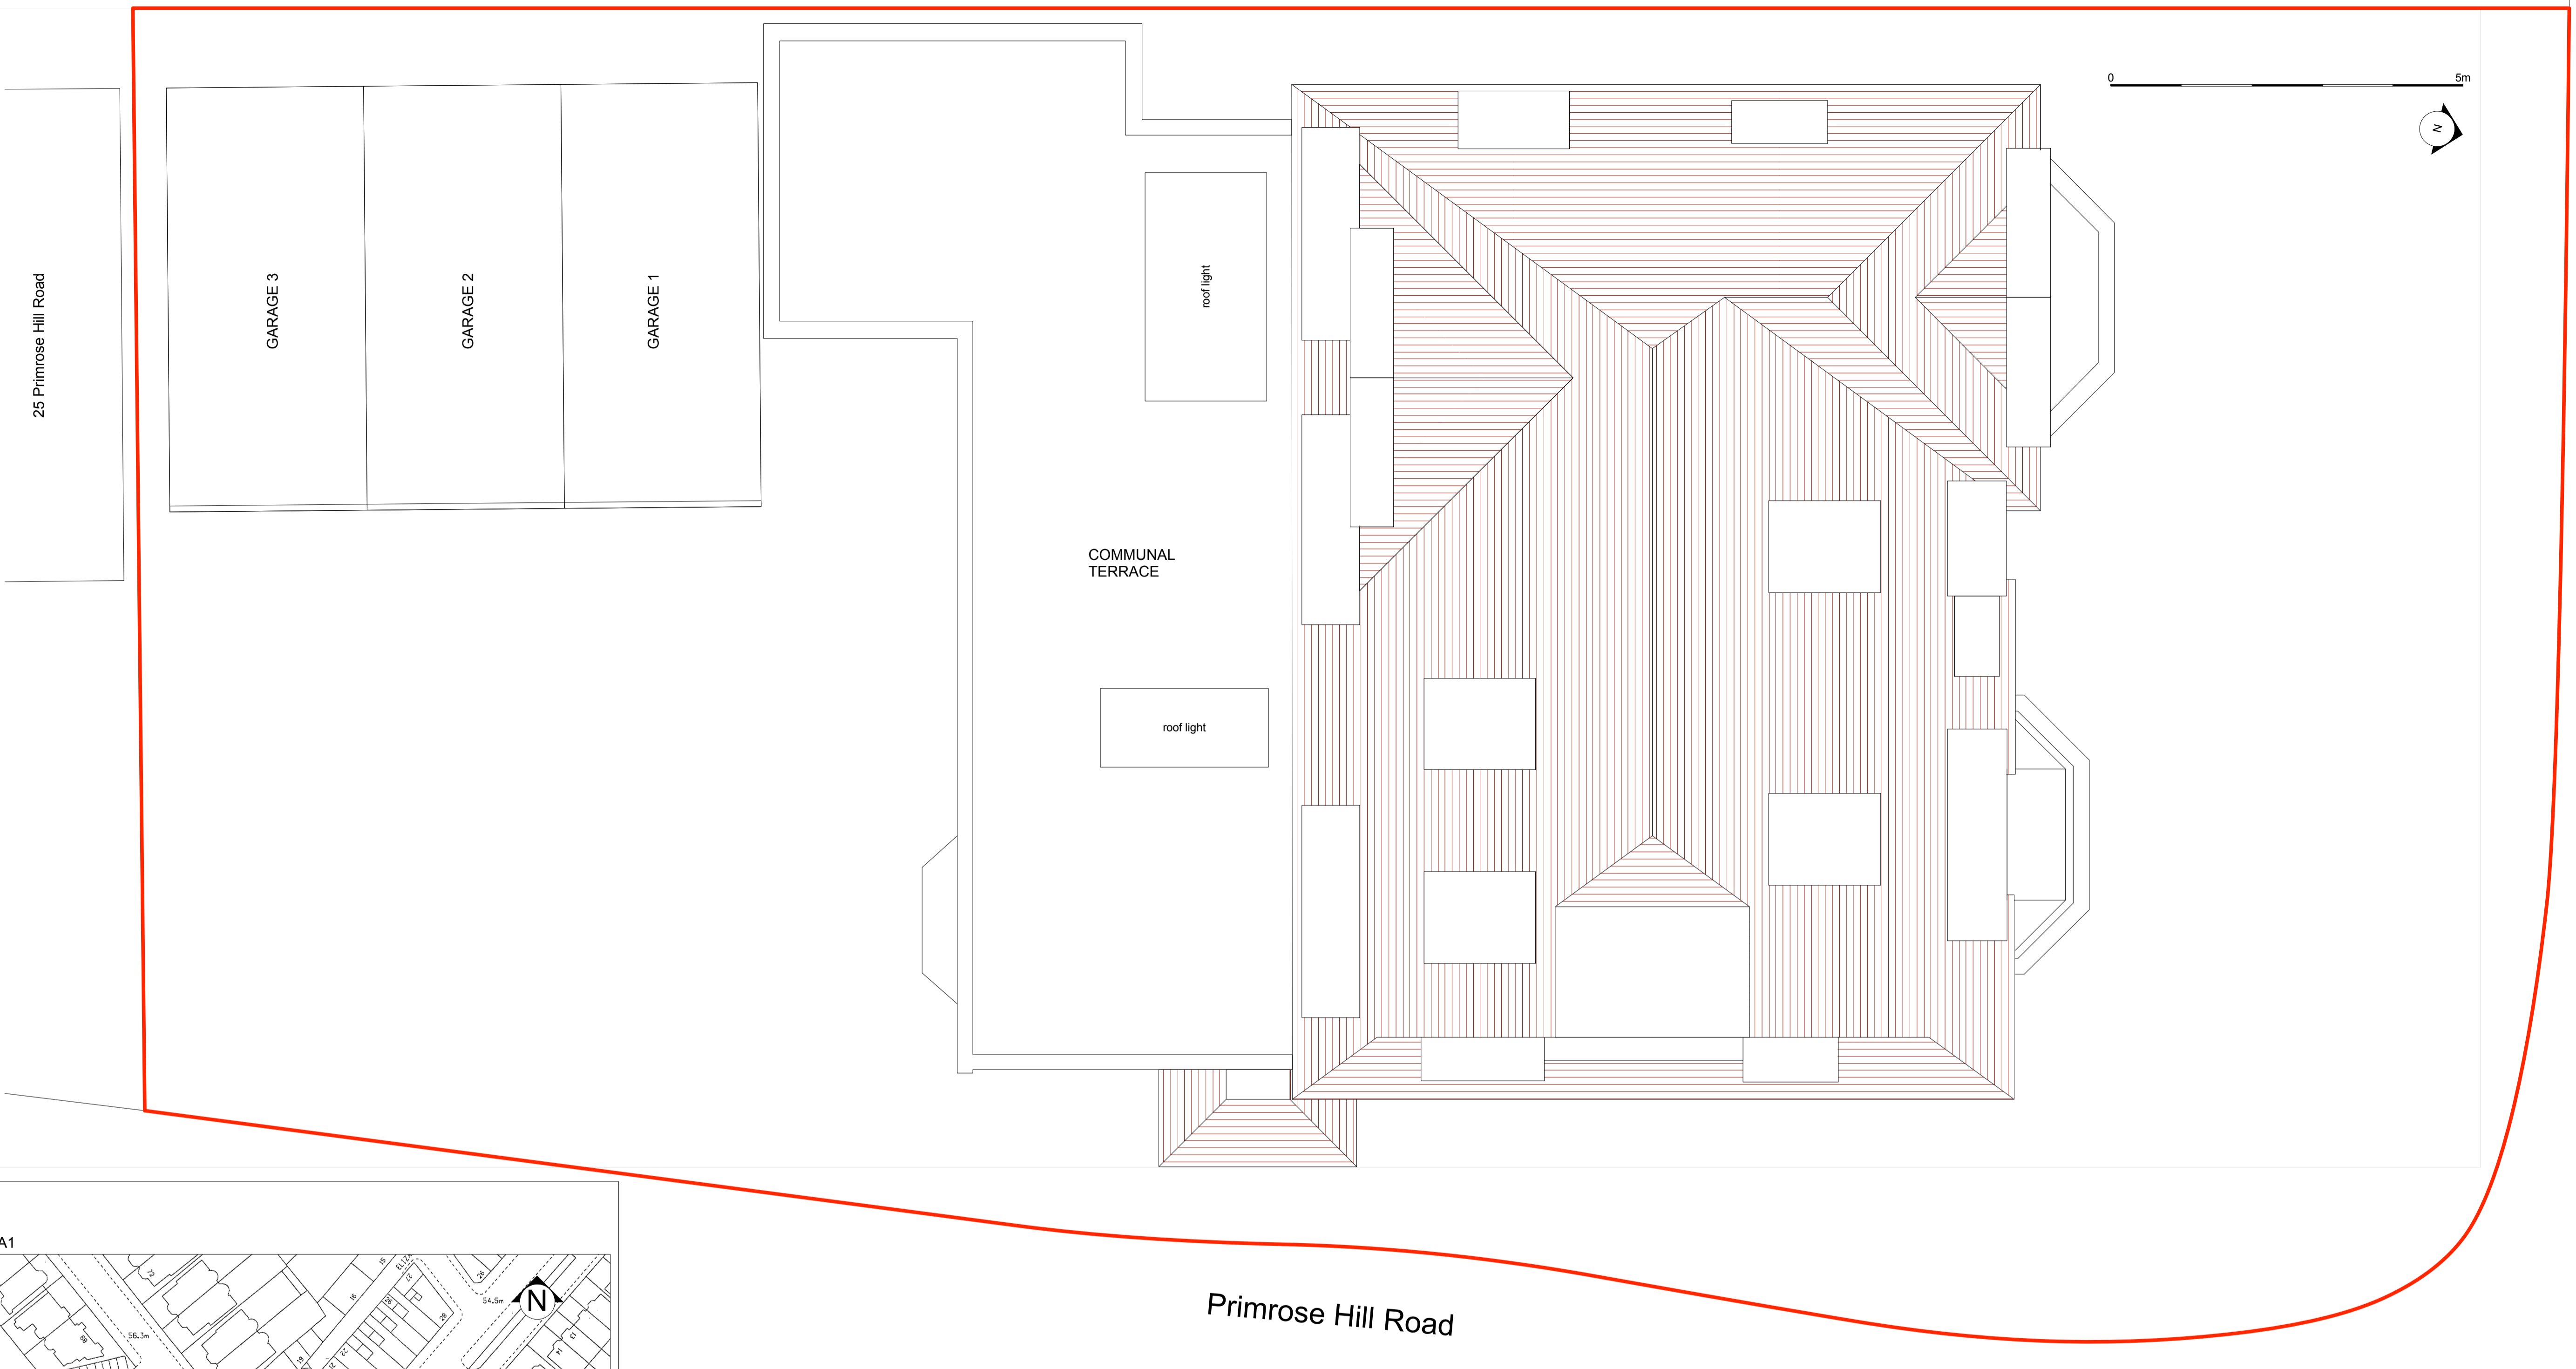

Site Plan
Scale 1:50 @ A1

OS map
Scale 1:1250 @ A1

Miki Zinaburg Architects
 22 BLOOMSBURY STREET, LONDON, WC1B 3QJ
 TEL: 07950 899 977, EMAIL: zinaburg@hotmail.com

JOB TITLE
Flat 3, 1 Eton Avenue, London NW3 3EL

DRAWING TITLE
OS map and Site Plan

DRAWING NUMBER	REV	DATE	SCALE
0602.EX1.001		12/08/15	1:1250 @ A1