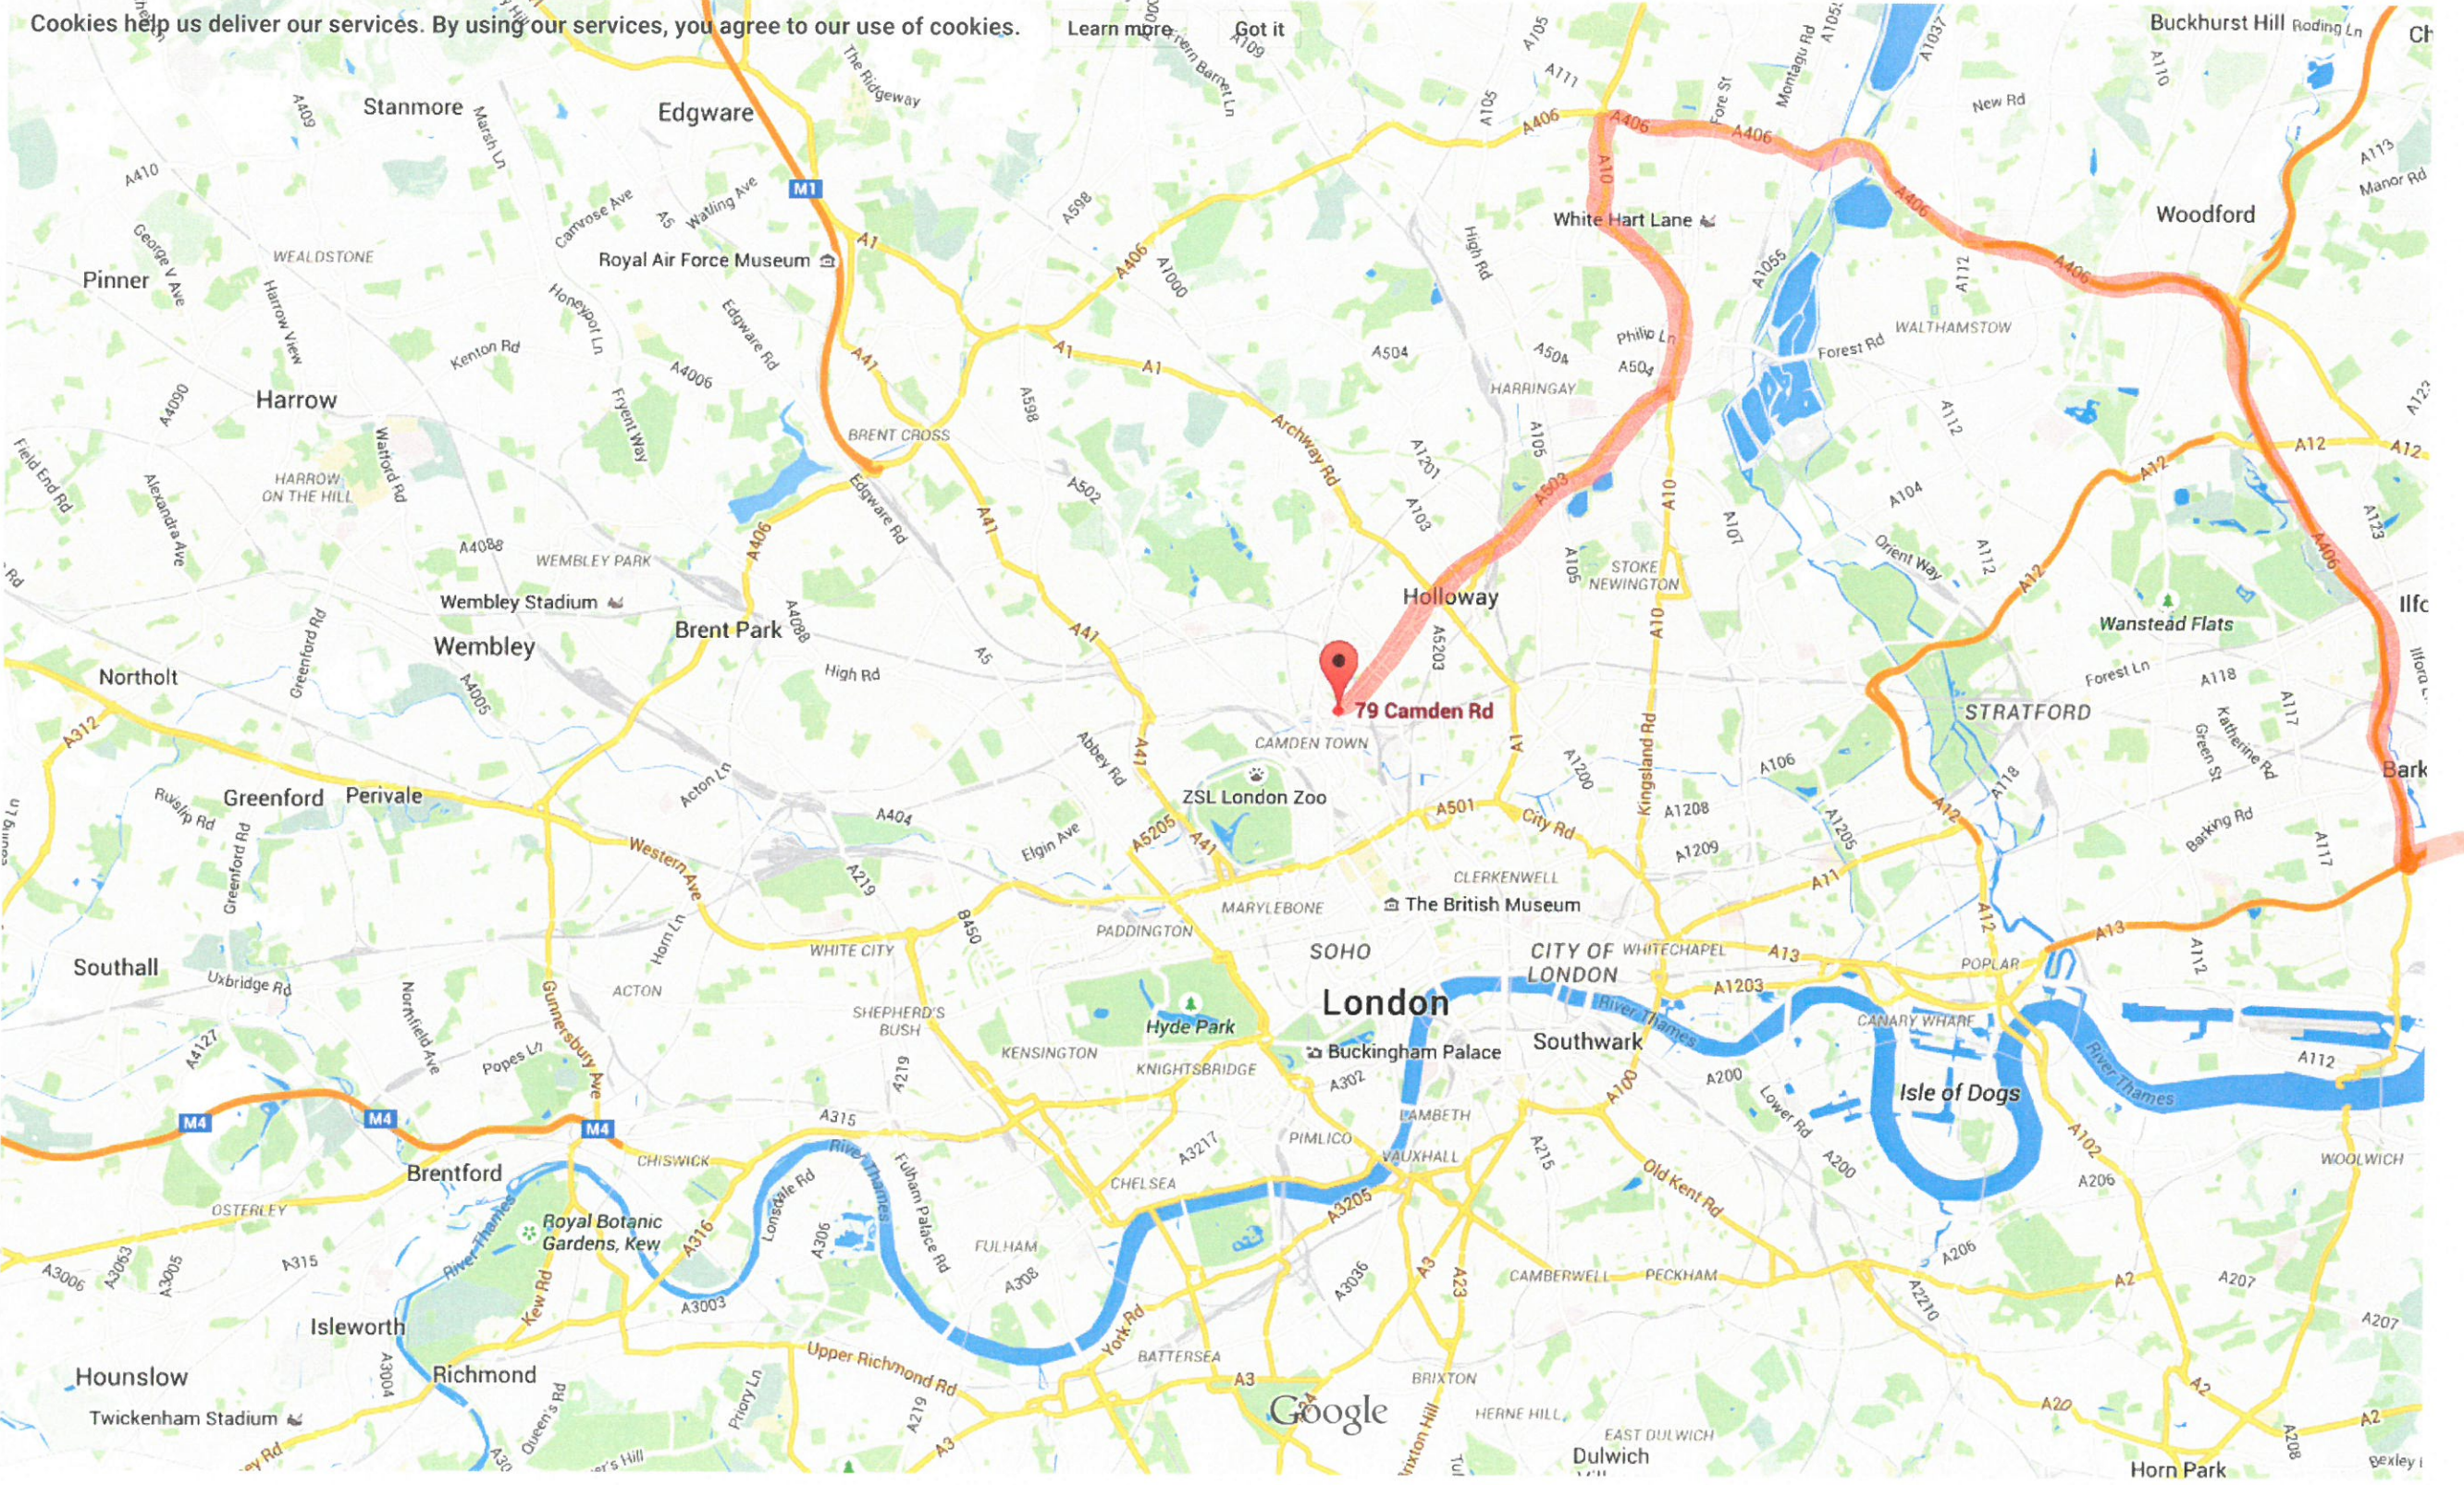

# EXIT ROUTE NORTH EAST FROM 79 CAMDEN ROAD.

Cookies help us deliver our services. By using our services, you agree to our use of cookies. Learn more

Map data ©2015 Google 2 km

Google 79 Camden Rd

# EXIT ROUTE EASTWARDS FROM 79 CAMDEN ROAD.

Map data ©2015 Google 2 km

Map data ©2015 Google 100 m

MAP 7

# EXIT ROUTE SOUTH EAST FROM 79 CAMDEN ROAD.

Cookies help us deliver our services. By using our services, you agree to our use of cookies. Learn more

Map data ©2015 Google 2 km

Google 79 Camden Rd

ROUTE FROM SITE (79 CAMDEN ROAD) TO HOLDING POINT (FOR DIVERTED DELIVERIES - CONTINGENCY).