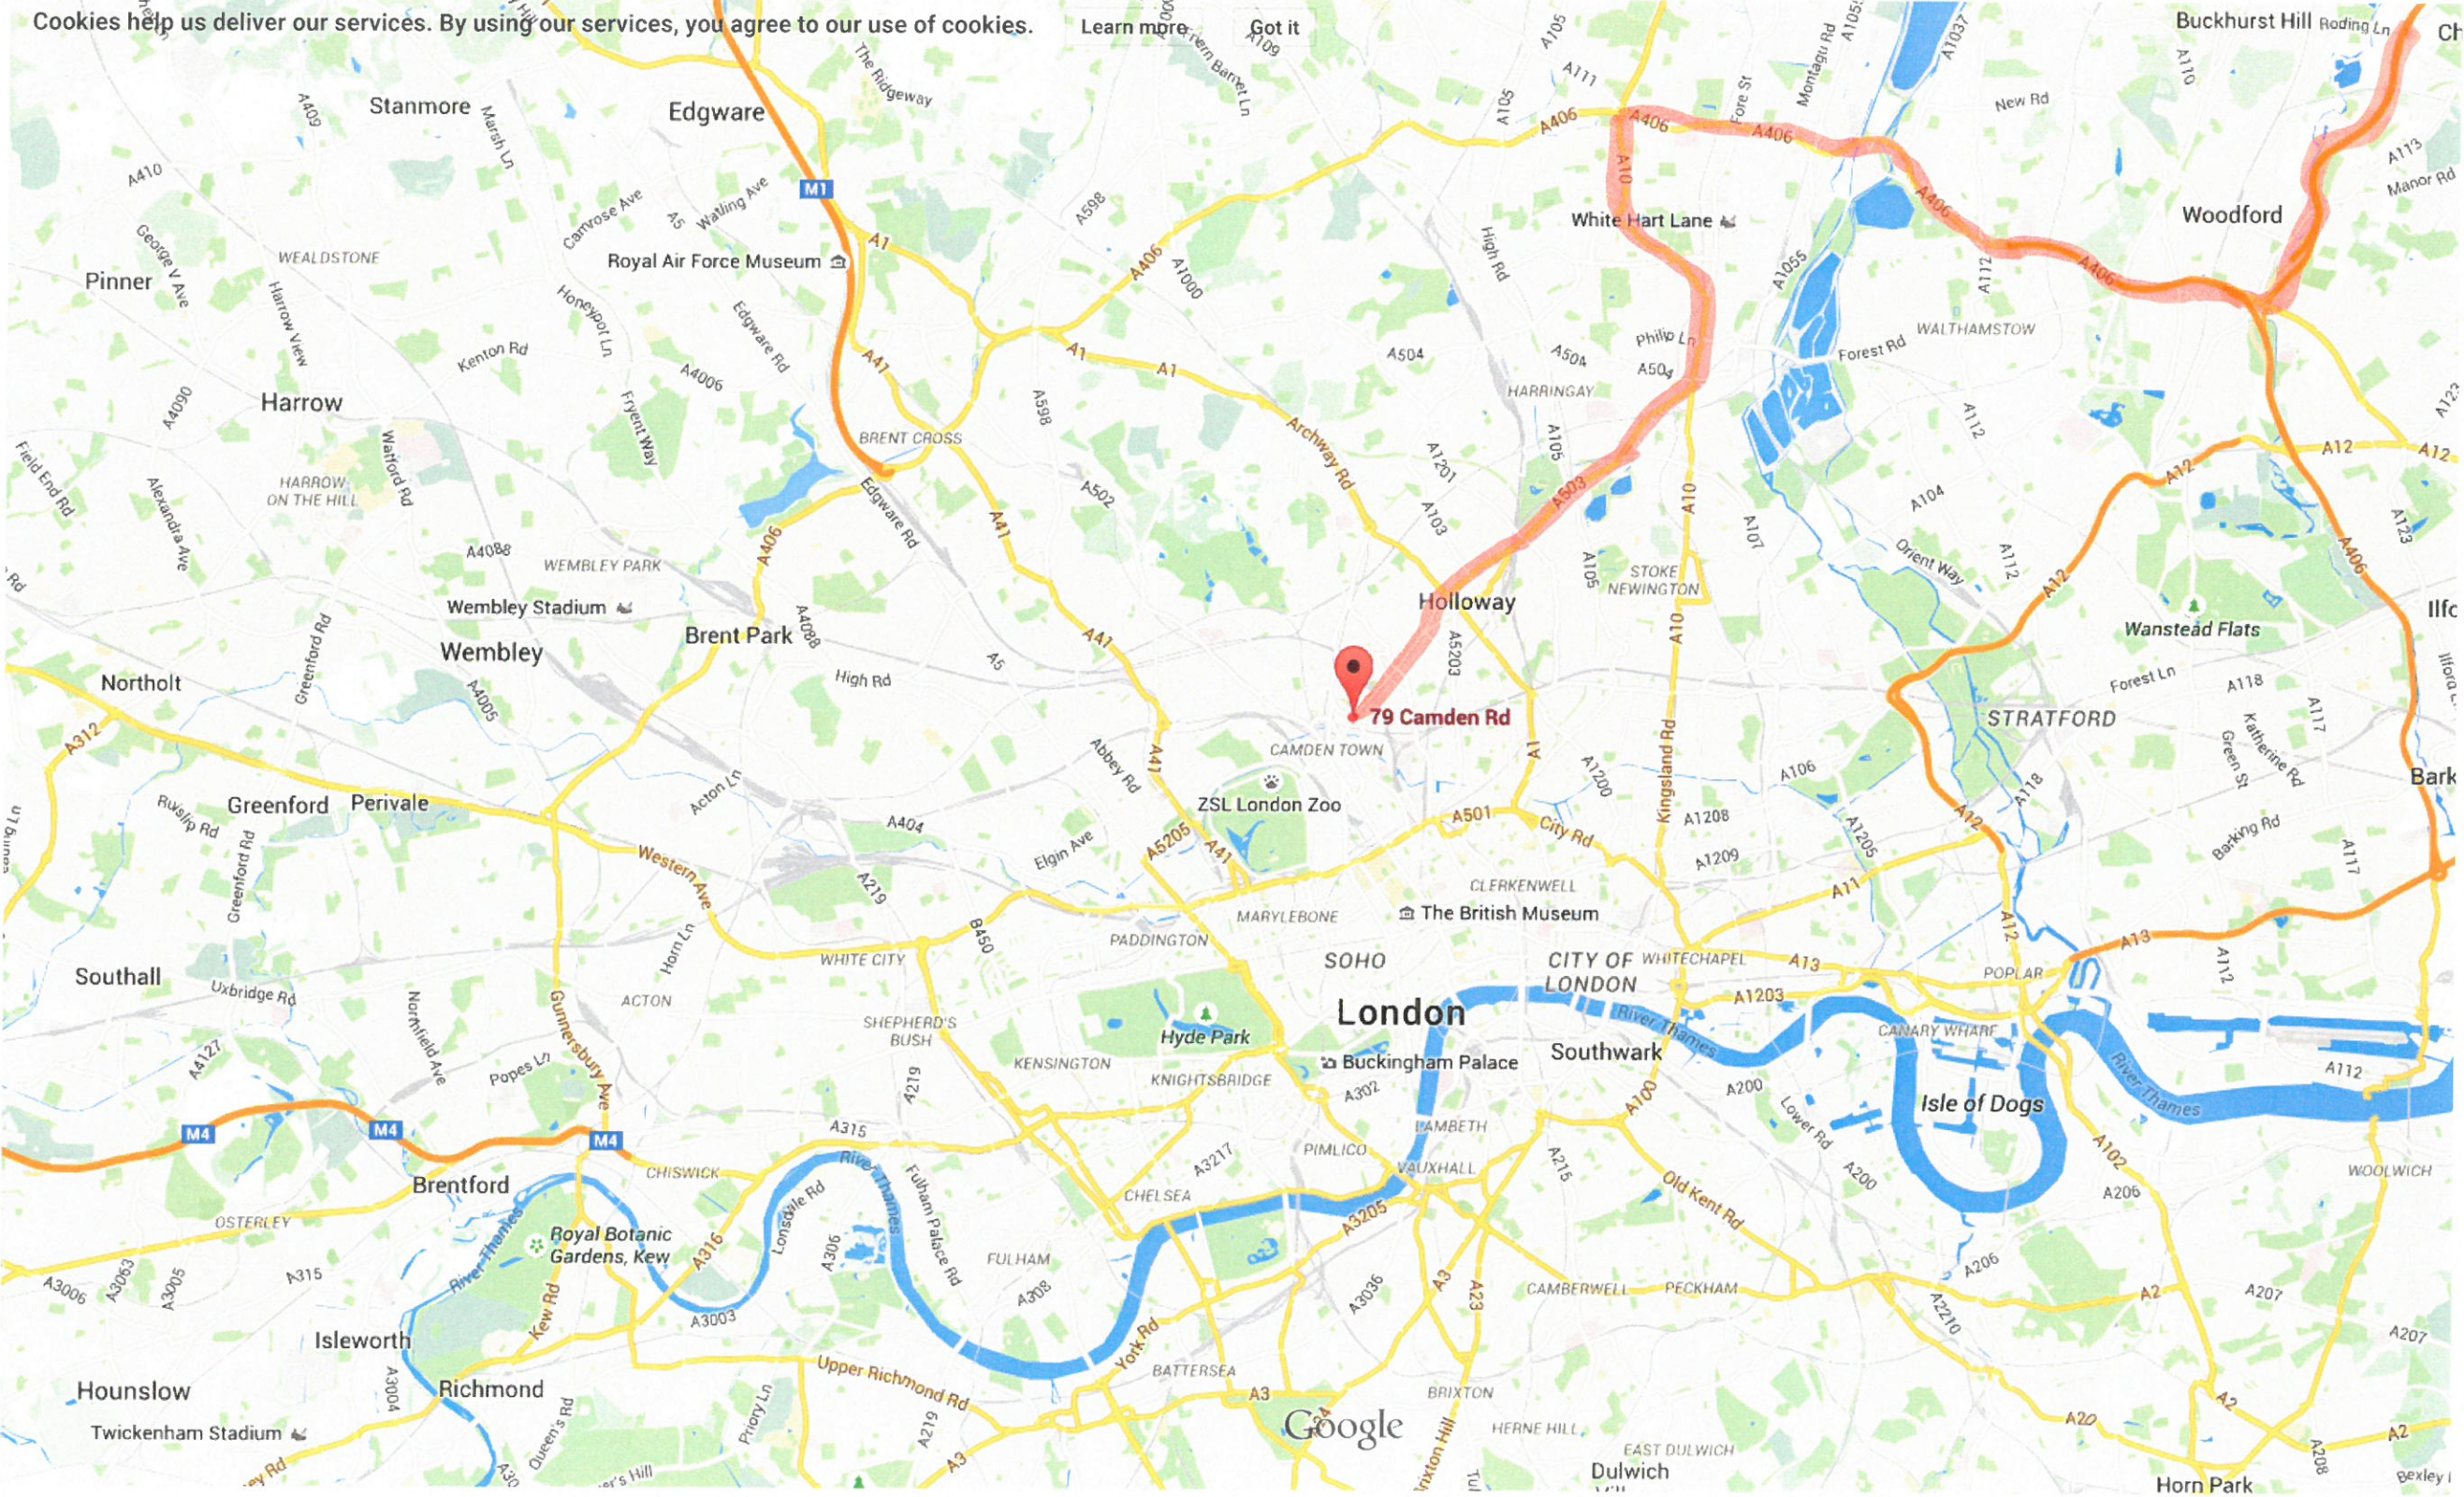

# EXIT ROUTE NORTHBOUND FROM 79 CAMDEN ROAD.

Map data ©2015 Google 2 km

MAP 4

Google 79 Camden Rd

# EXIT ROUTE NORTH EAST FROM 79 CAMDEN ROAD.

Cookies help us deliver our services. By using our services, you agree to our use of cookies. Learn more

Map data ©2015 Google 2 km

Google 79 Camden Rd

# EXIT ROUTE EASTWARDS FROM 79 CAMDEN ROAD.

Map data ©2015 Google 2 km

# EXIT ROUTE SOUTH EAST FROM 79 CAMDEN ROAD.

Cookies help us deliver our services. By using our services, you agree to our use of cookies. Learn more

Map data ©2015 Google 2 km

Google 79 Camden Rd

ROUTE FROM SITE (79 CAMDEN ROAD) TO HOLDING POINT (FOR DIVERTED DELIVERIES - CONTINGENCY).