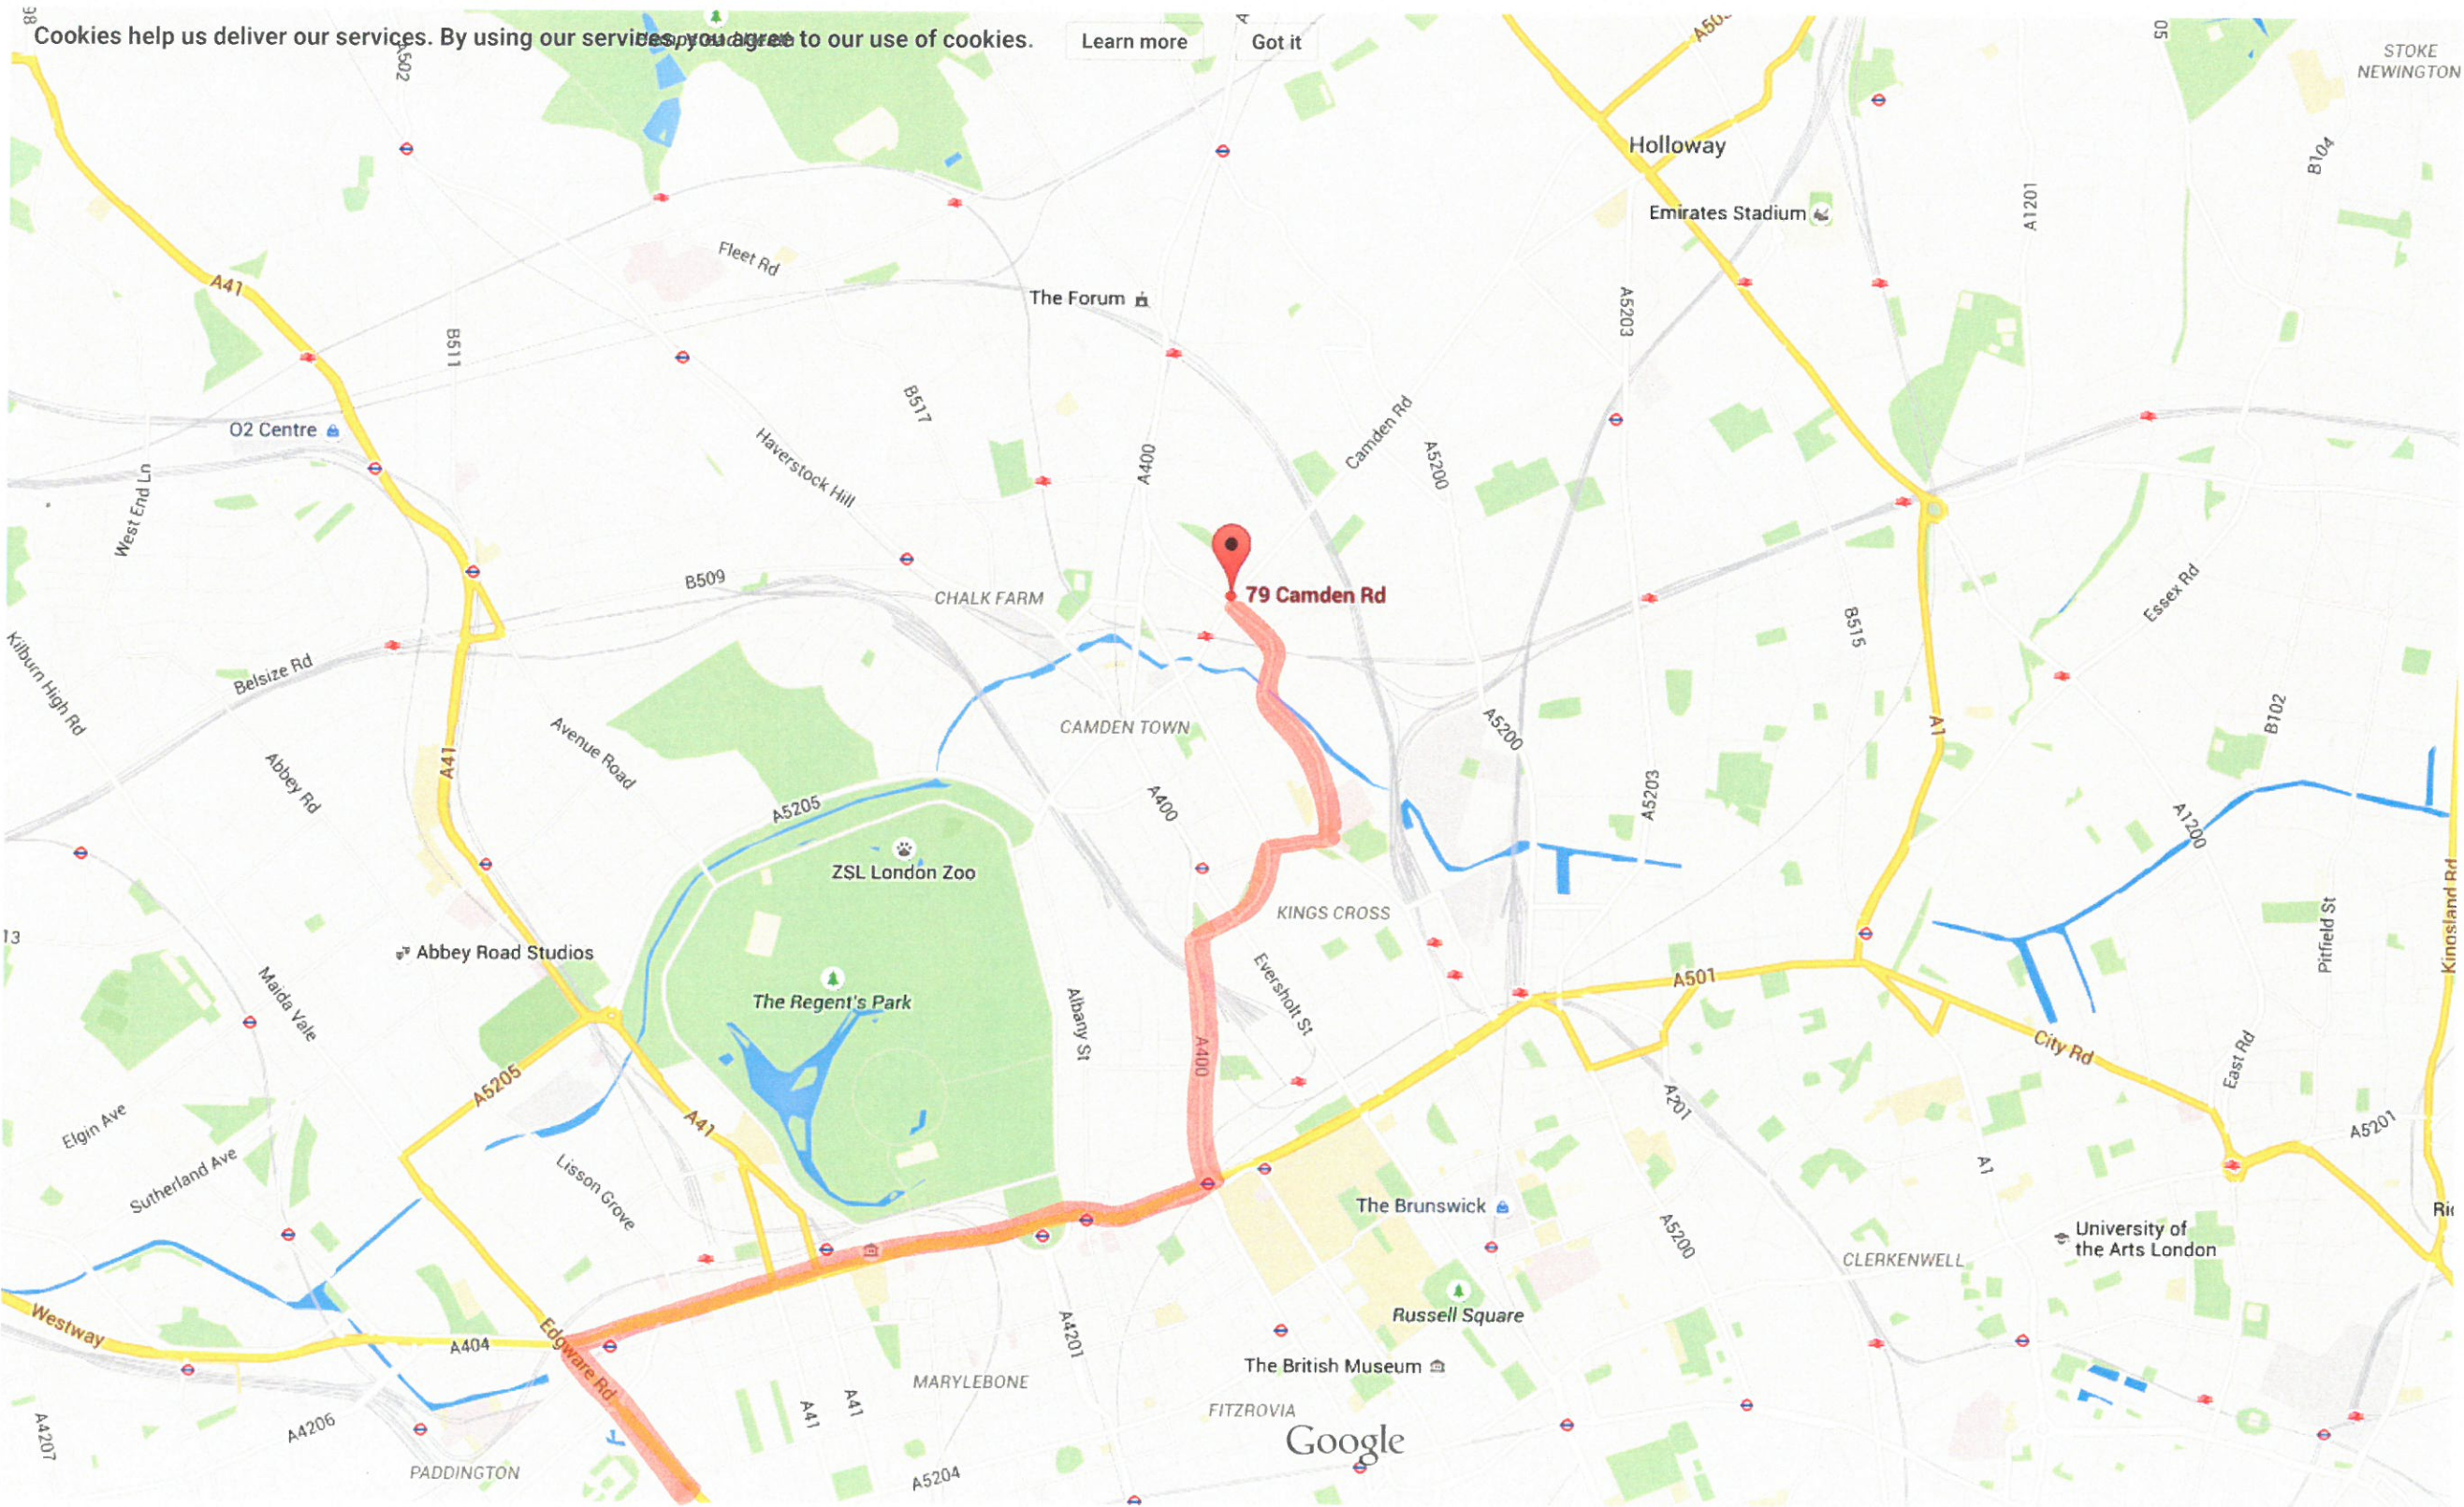

# EXIT ROUTE EASTWARDS FROM 79 CAMDEN ROAD.

Map data ©2015 Google 2 km

# Google 79 Camden Rd ROUTE DIRECT TO 79 CAMDEN ROAD FOR DELIVERIES TRAVELLING FROM THE NORTH

Cookies help us deliver our services. By using our services, you agree to our use of cookies.

Learn more Got it

Map data ©2015 Google 100 m

MAP 7

# Google 79 Camden Rd EXIT ROUTE SOUTH EAST FROM 79 CAMDEN ROAD (LOCALISED)

Cookies help us deliver our services. By using our services you agree to our use of cookies. Learn more Got it

Map data ©2015 Google 500 m