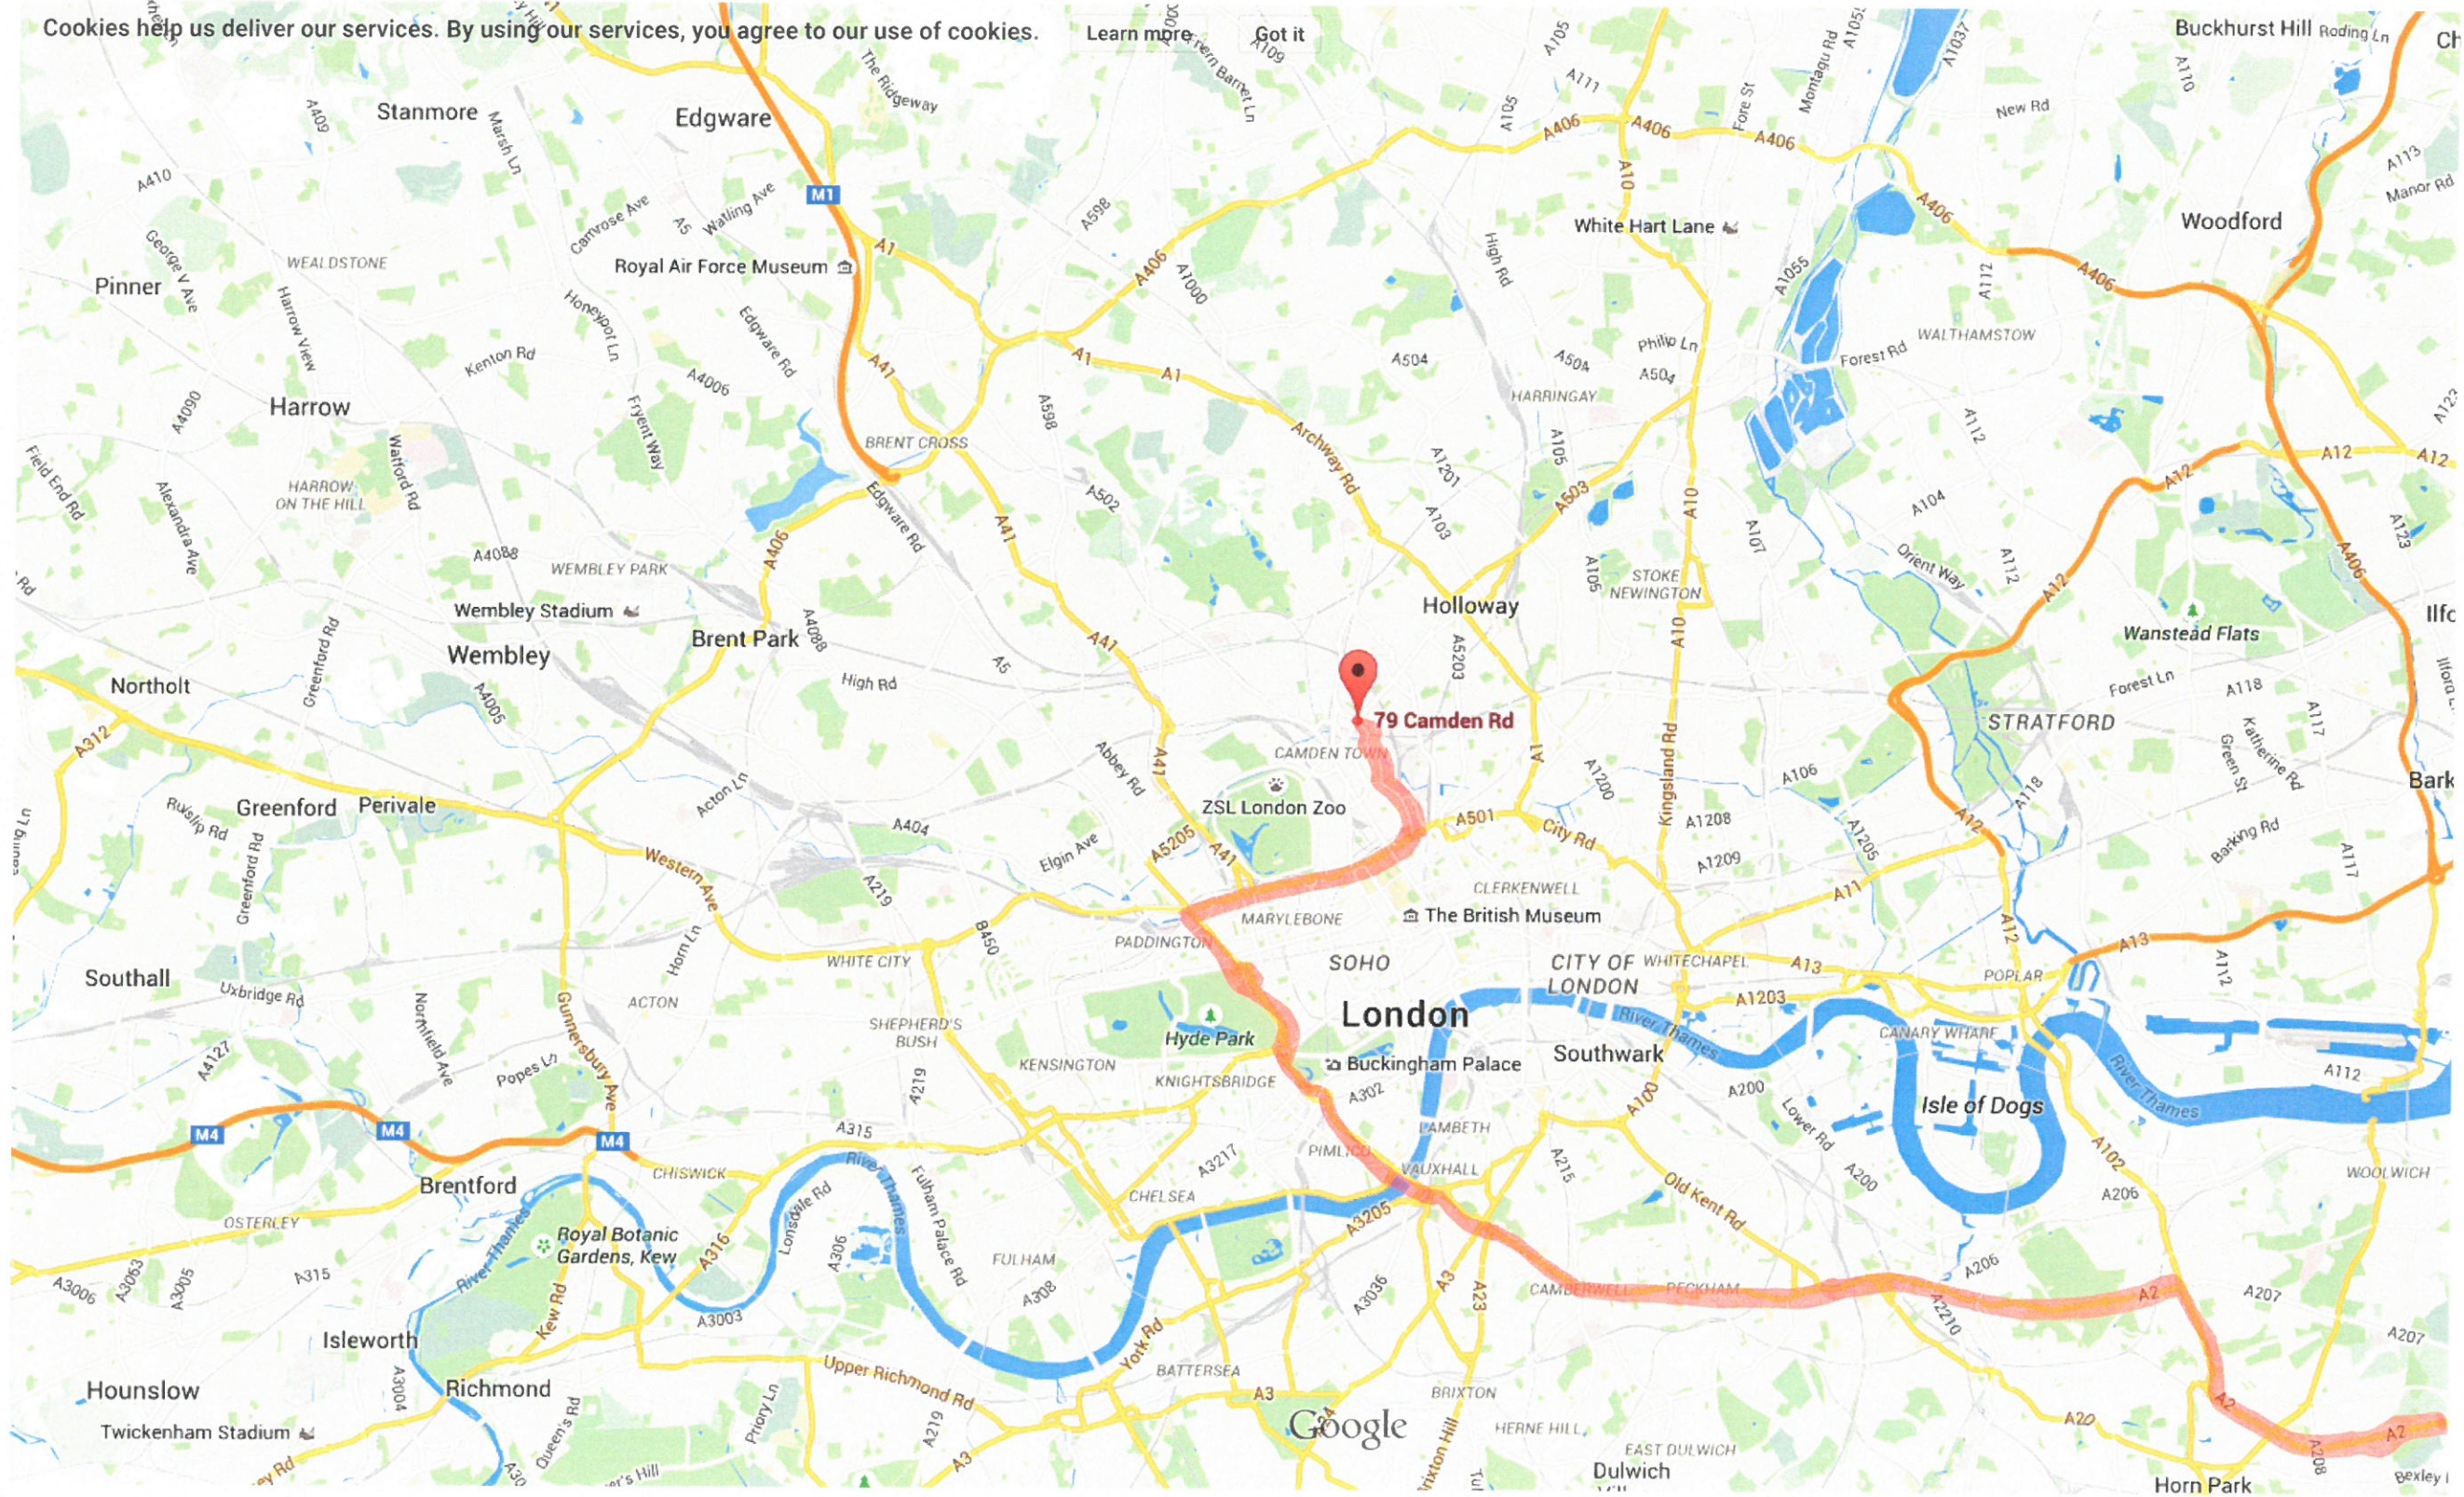

# EXIT ROUTE EASTWARDS FROM 79 CAMDEN ROAD.

Map data ©2015 Google 2 km

# Google 79 Camden Rd EXIT ROUTE SOUTH EAST FROM 79 CAMDEN ROAD (LOCALISED)

Cookies help us deliver our services. By using our services you agree to our use of cookies. Learn more Got it

Map data ©2015 Google 500 m

# EXIT ROUTES NORTH & EASTWARDS FROM 79 CAMDEN ROAD (LOCALISED)

Map data ©2015 Google 500 m

MAP 9

Google 79 Camden Rd

# EXIT ROUTE SOUTH EAST FROM 79 CAMDEN ROAD.

Cookies help us deliver our services. By using our services, you agree to our use of cookies. Learn more

Map data ©2015 Google 2 km

Google 79 Camden Rd

ROUTE FROM SITE (79 CAMDEN ROAD) TO HOLDING POINT (FOR DIVERTED DELIVERIES - CONTINGENCY).