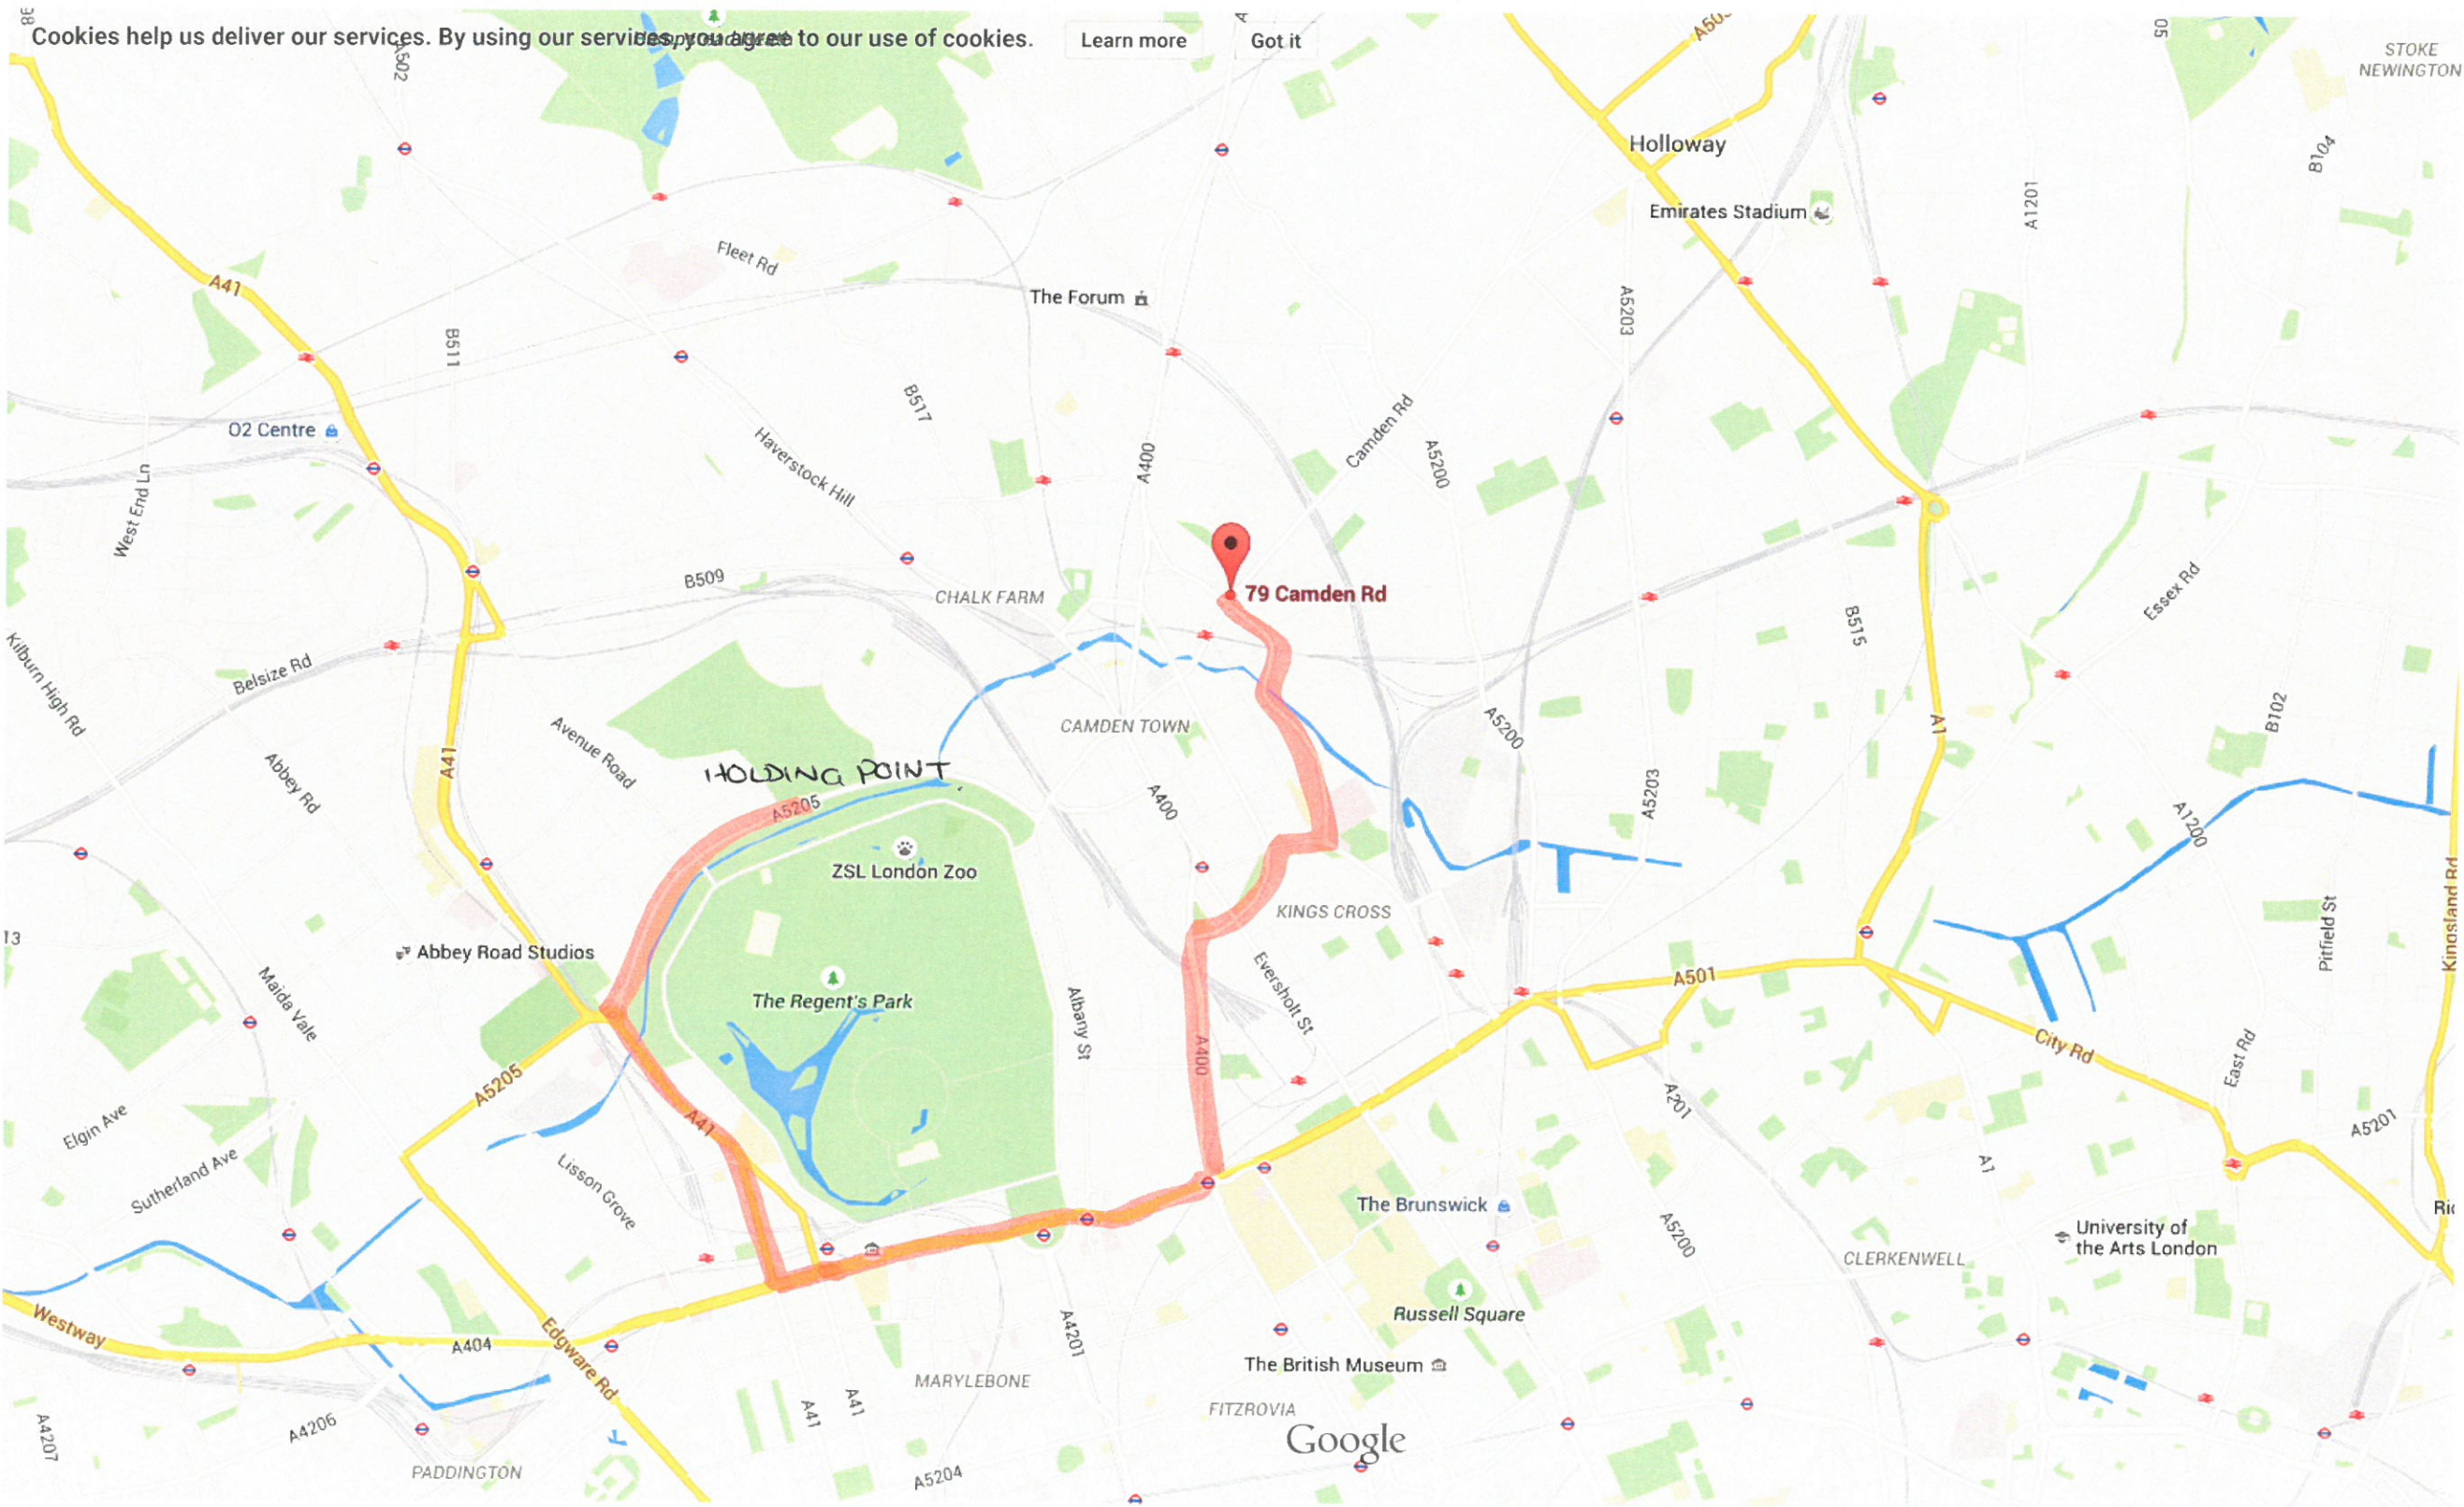

# EXIT ROUTE EASTWARDS FROM 79 CAMDEN ROAD.

Map data ©2015 Google 2 km

# EXIT ROUTES NORTH & EASTWARDS FROM 79 CAMDEN ROAD (LOCALISED)

Map data ©2015 Google 500 m

MAP 9

Google 79 Camden Rd

# EXIT ROUTE SOUTH EAST FROM 79 CAMDEN ROAD.

Cookies help us deliver our services. By using our services, you agree to our use of cookies. Learn more

Map data ©2015 Google 2 km

Google 79 Camden Rd

ROUTE FROM SITE (79 CAMDEN ROAD) TO HOLDING POINT (FOR DIVERTED DELIVERIES - CONTINGENCY).

Cookies help us deliver our services. By using our services you agree to our use of cookies. Learn more Got it

Map data ©2015 Google 500 m