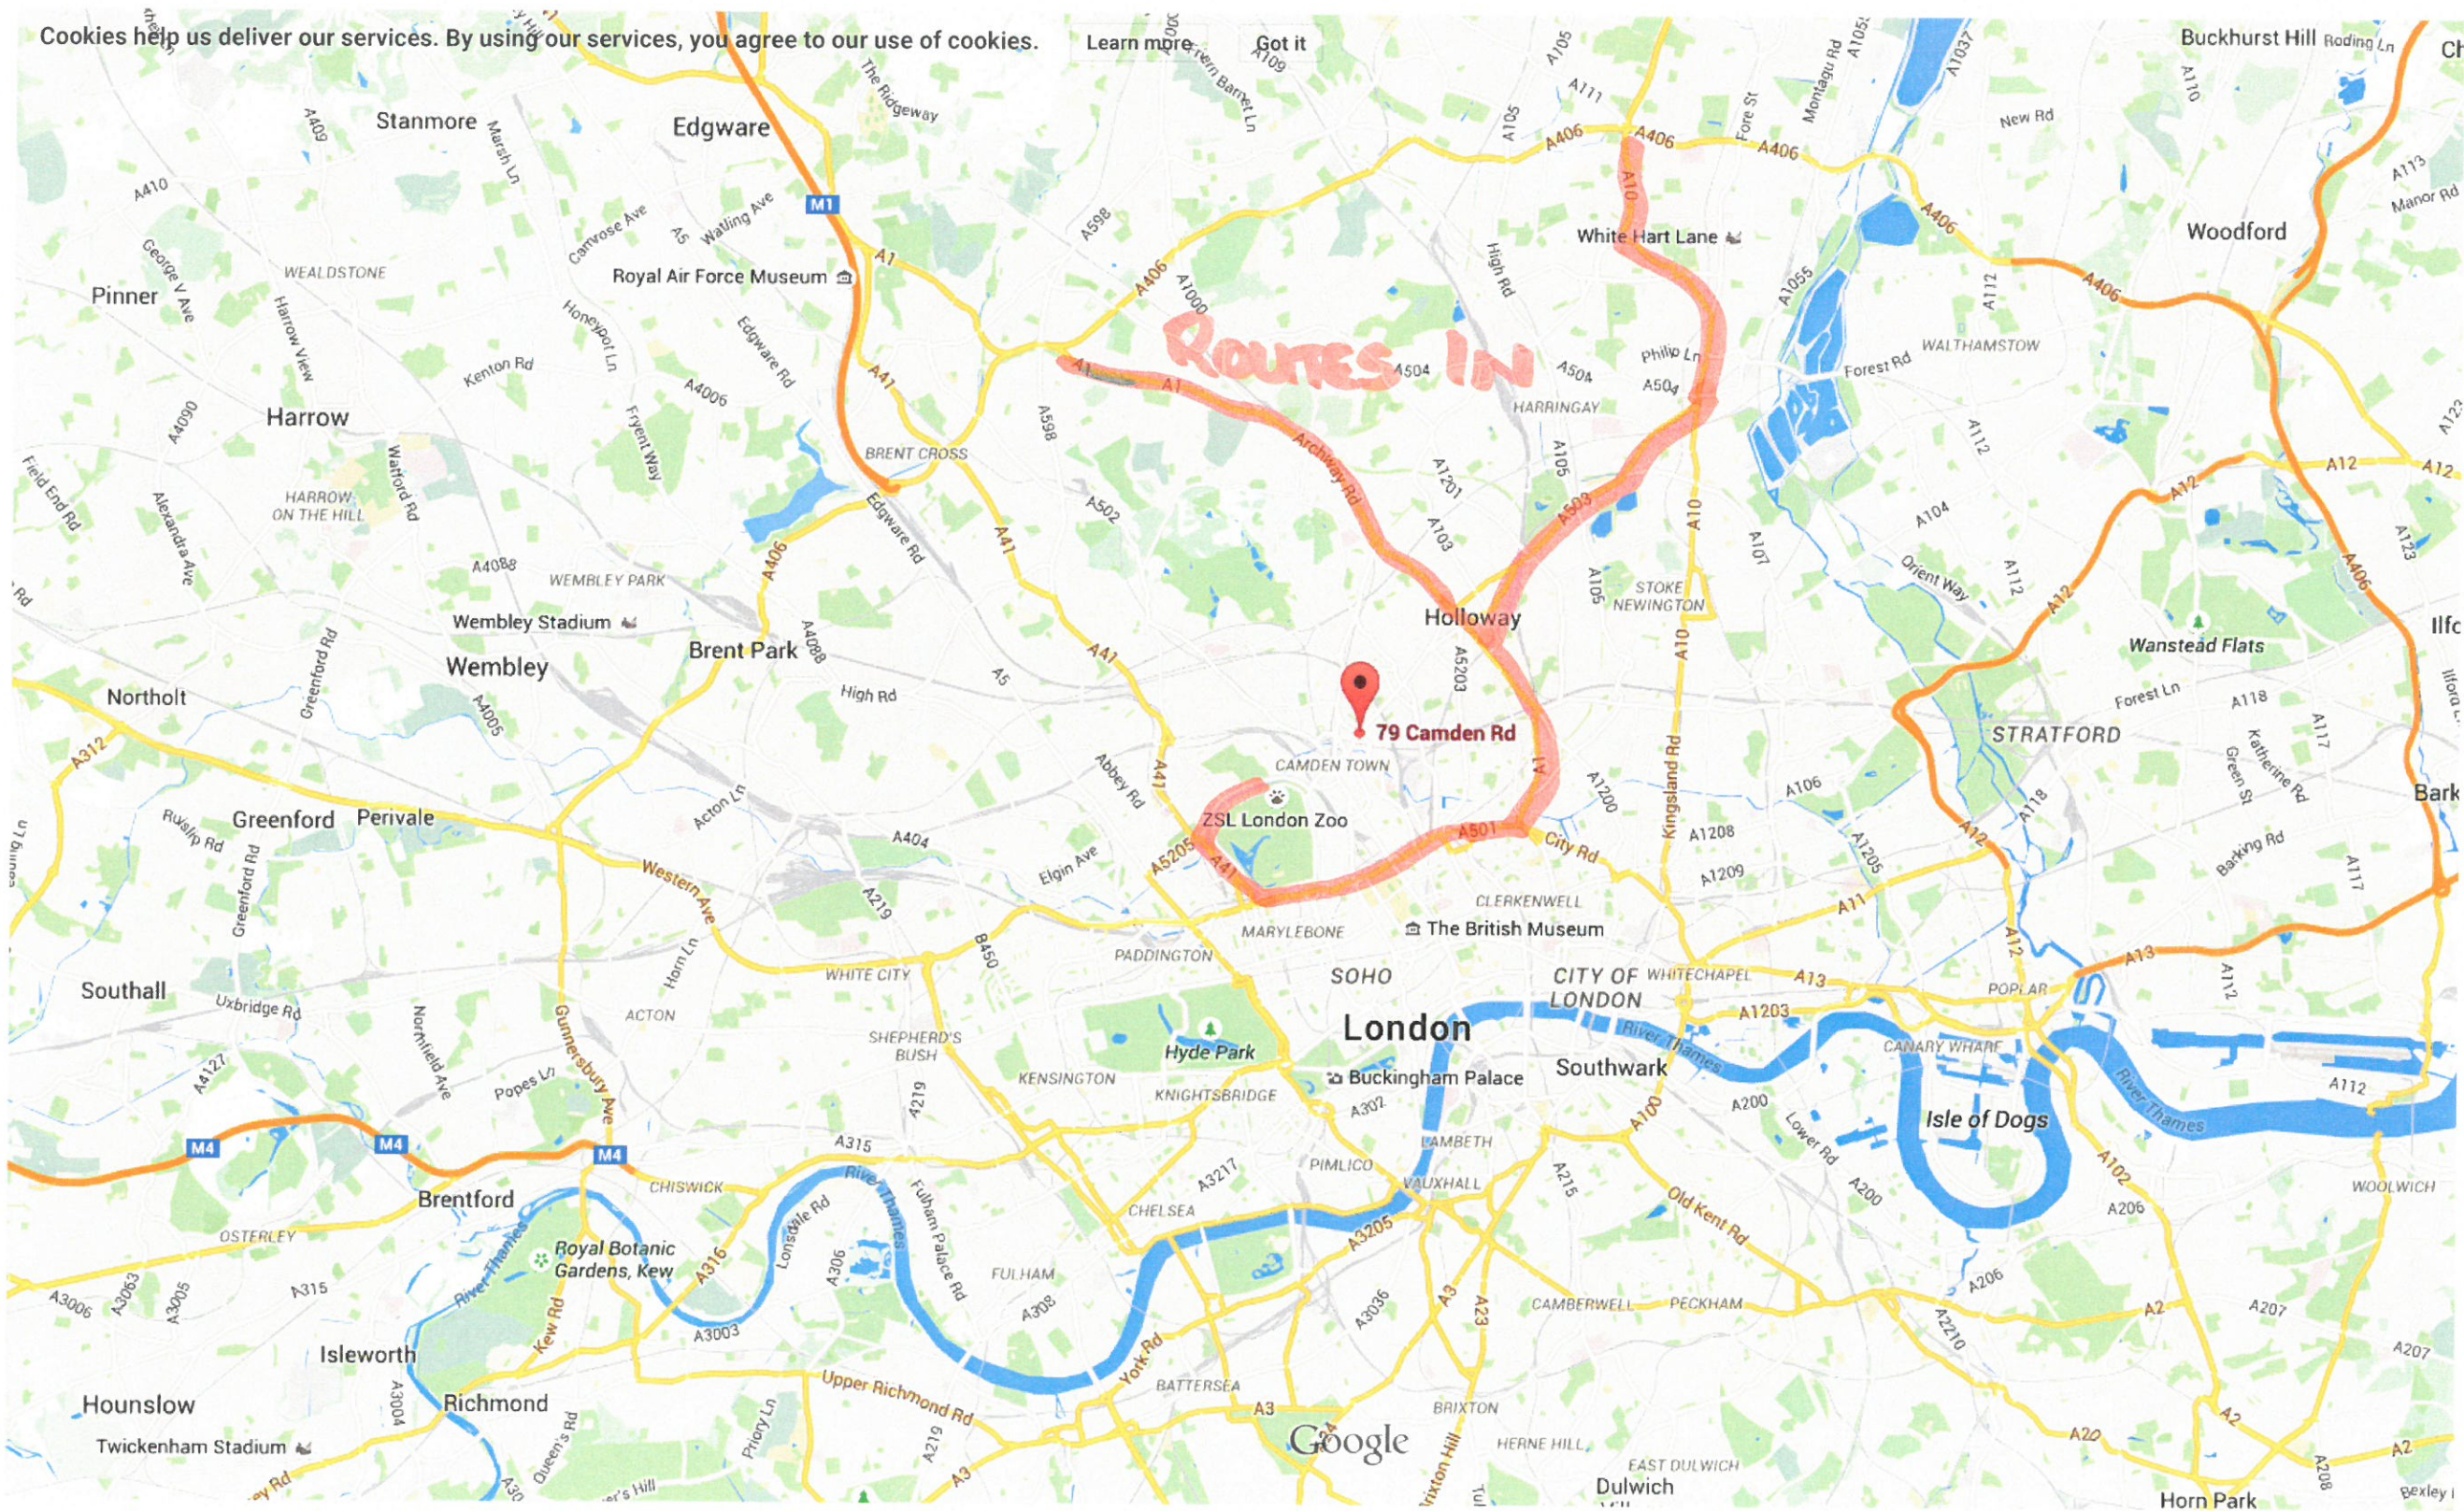

ROUTE FROM NORTH & NORTH EAST / EAST TO HOLDING POINT.

MAP 2

Google 79 Camden Rd

Map data ©2015 Google 2 km