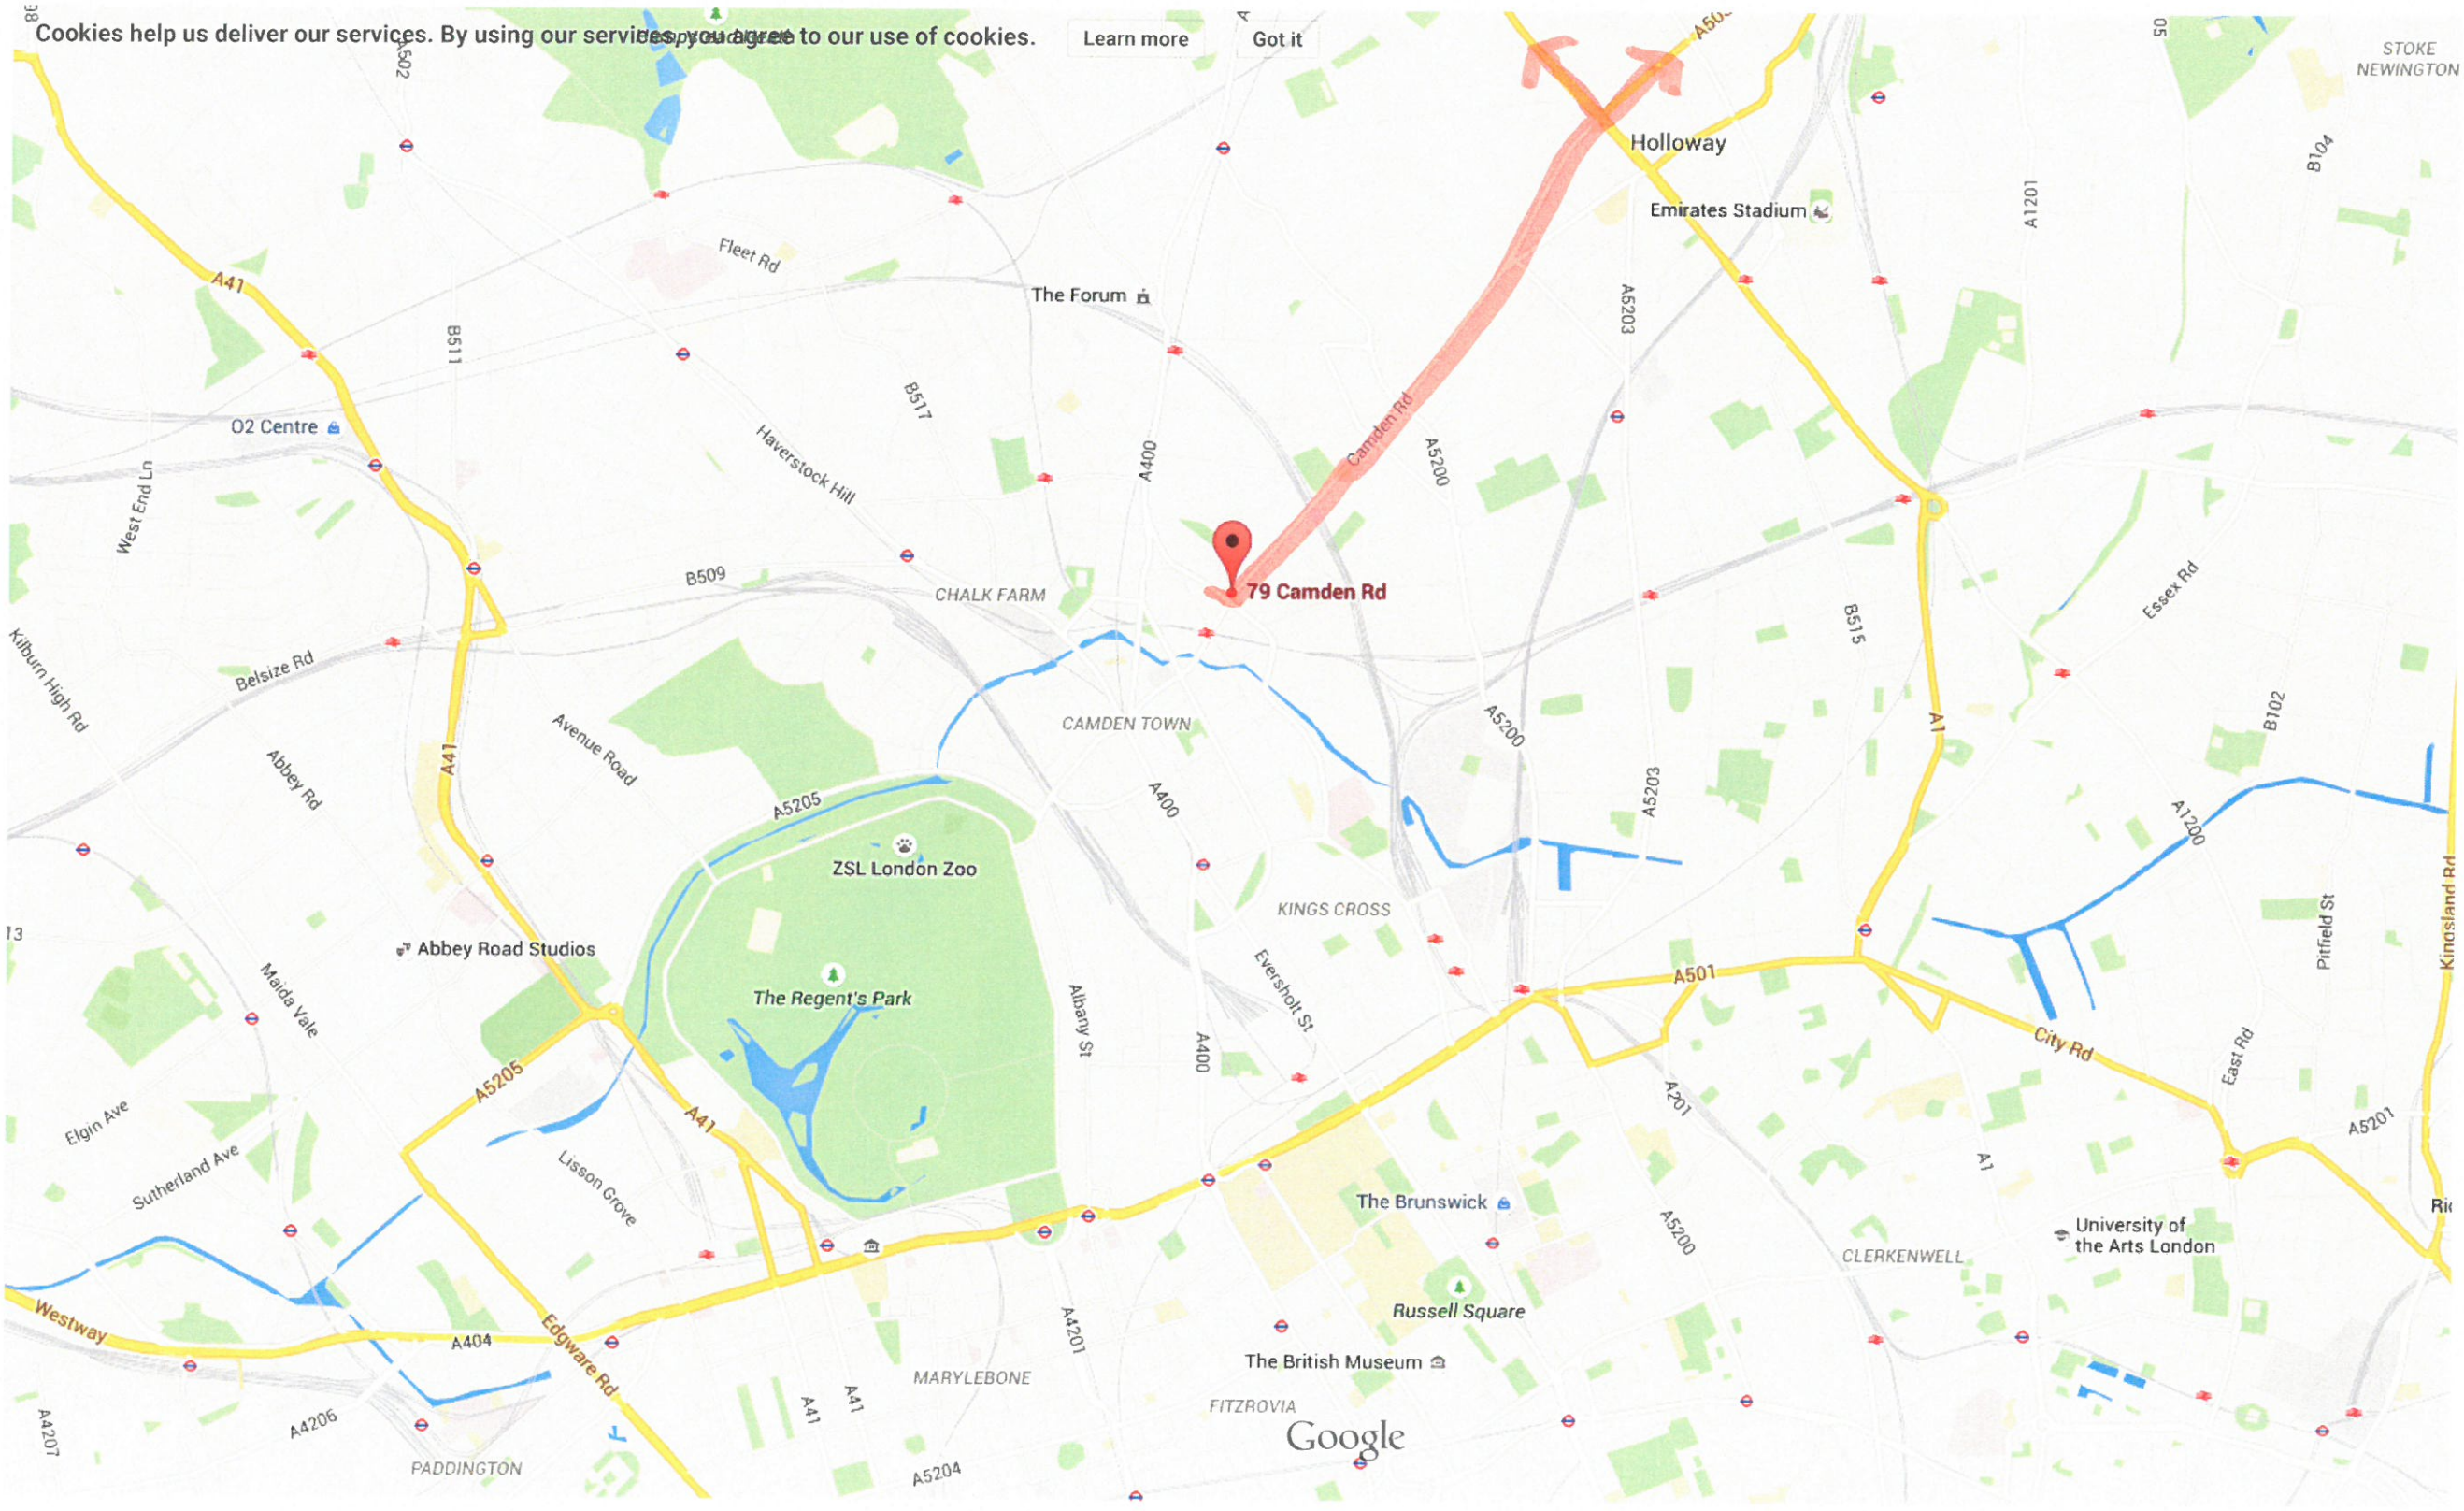

Map data ©2015 Google 100 m

MAP 7

# Google 79 Camden Rd EXIT ROUTE SOUTH EAST FROM 79 CAMDEN ROAD (LOCALISED)

Cookies help us deliver our services. By using our services you agree to our use of cookies. Learn more Got it

Map data ©2015 Google 500 m

# EXIT ROUTES NORTH & EASTWARDS FROM 79 CAMDEN ROAD (LOCALISED)

Map data ©2015 Google 500 m

MAP 9

Google 79 Camden Rd

# EXIT ROUTE SOUTH EAST FROM 79 CAMDEN ROAD.

Cookies help us deliver our services. By using our services, you agree to our use of cookies. Learn more

Map data ©2015 Google 2 km

Google 79 Camden Rd

ROUTE FROM SITE (79 CAMDEN ROAD) TO HOLDING POINT (FOR DIVERTED DELIVERIES - CONTINGENCY).