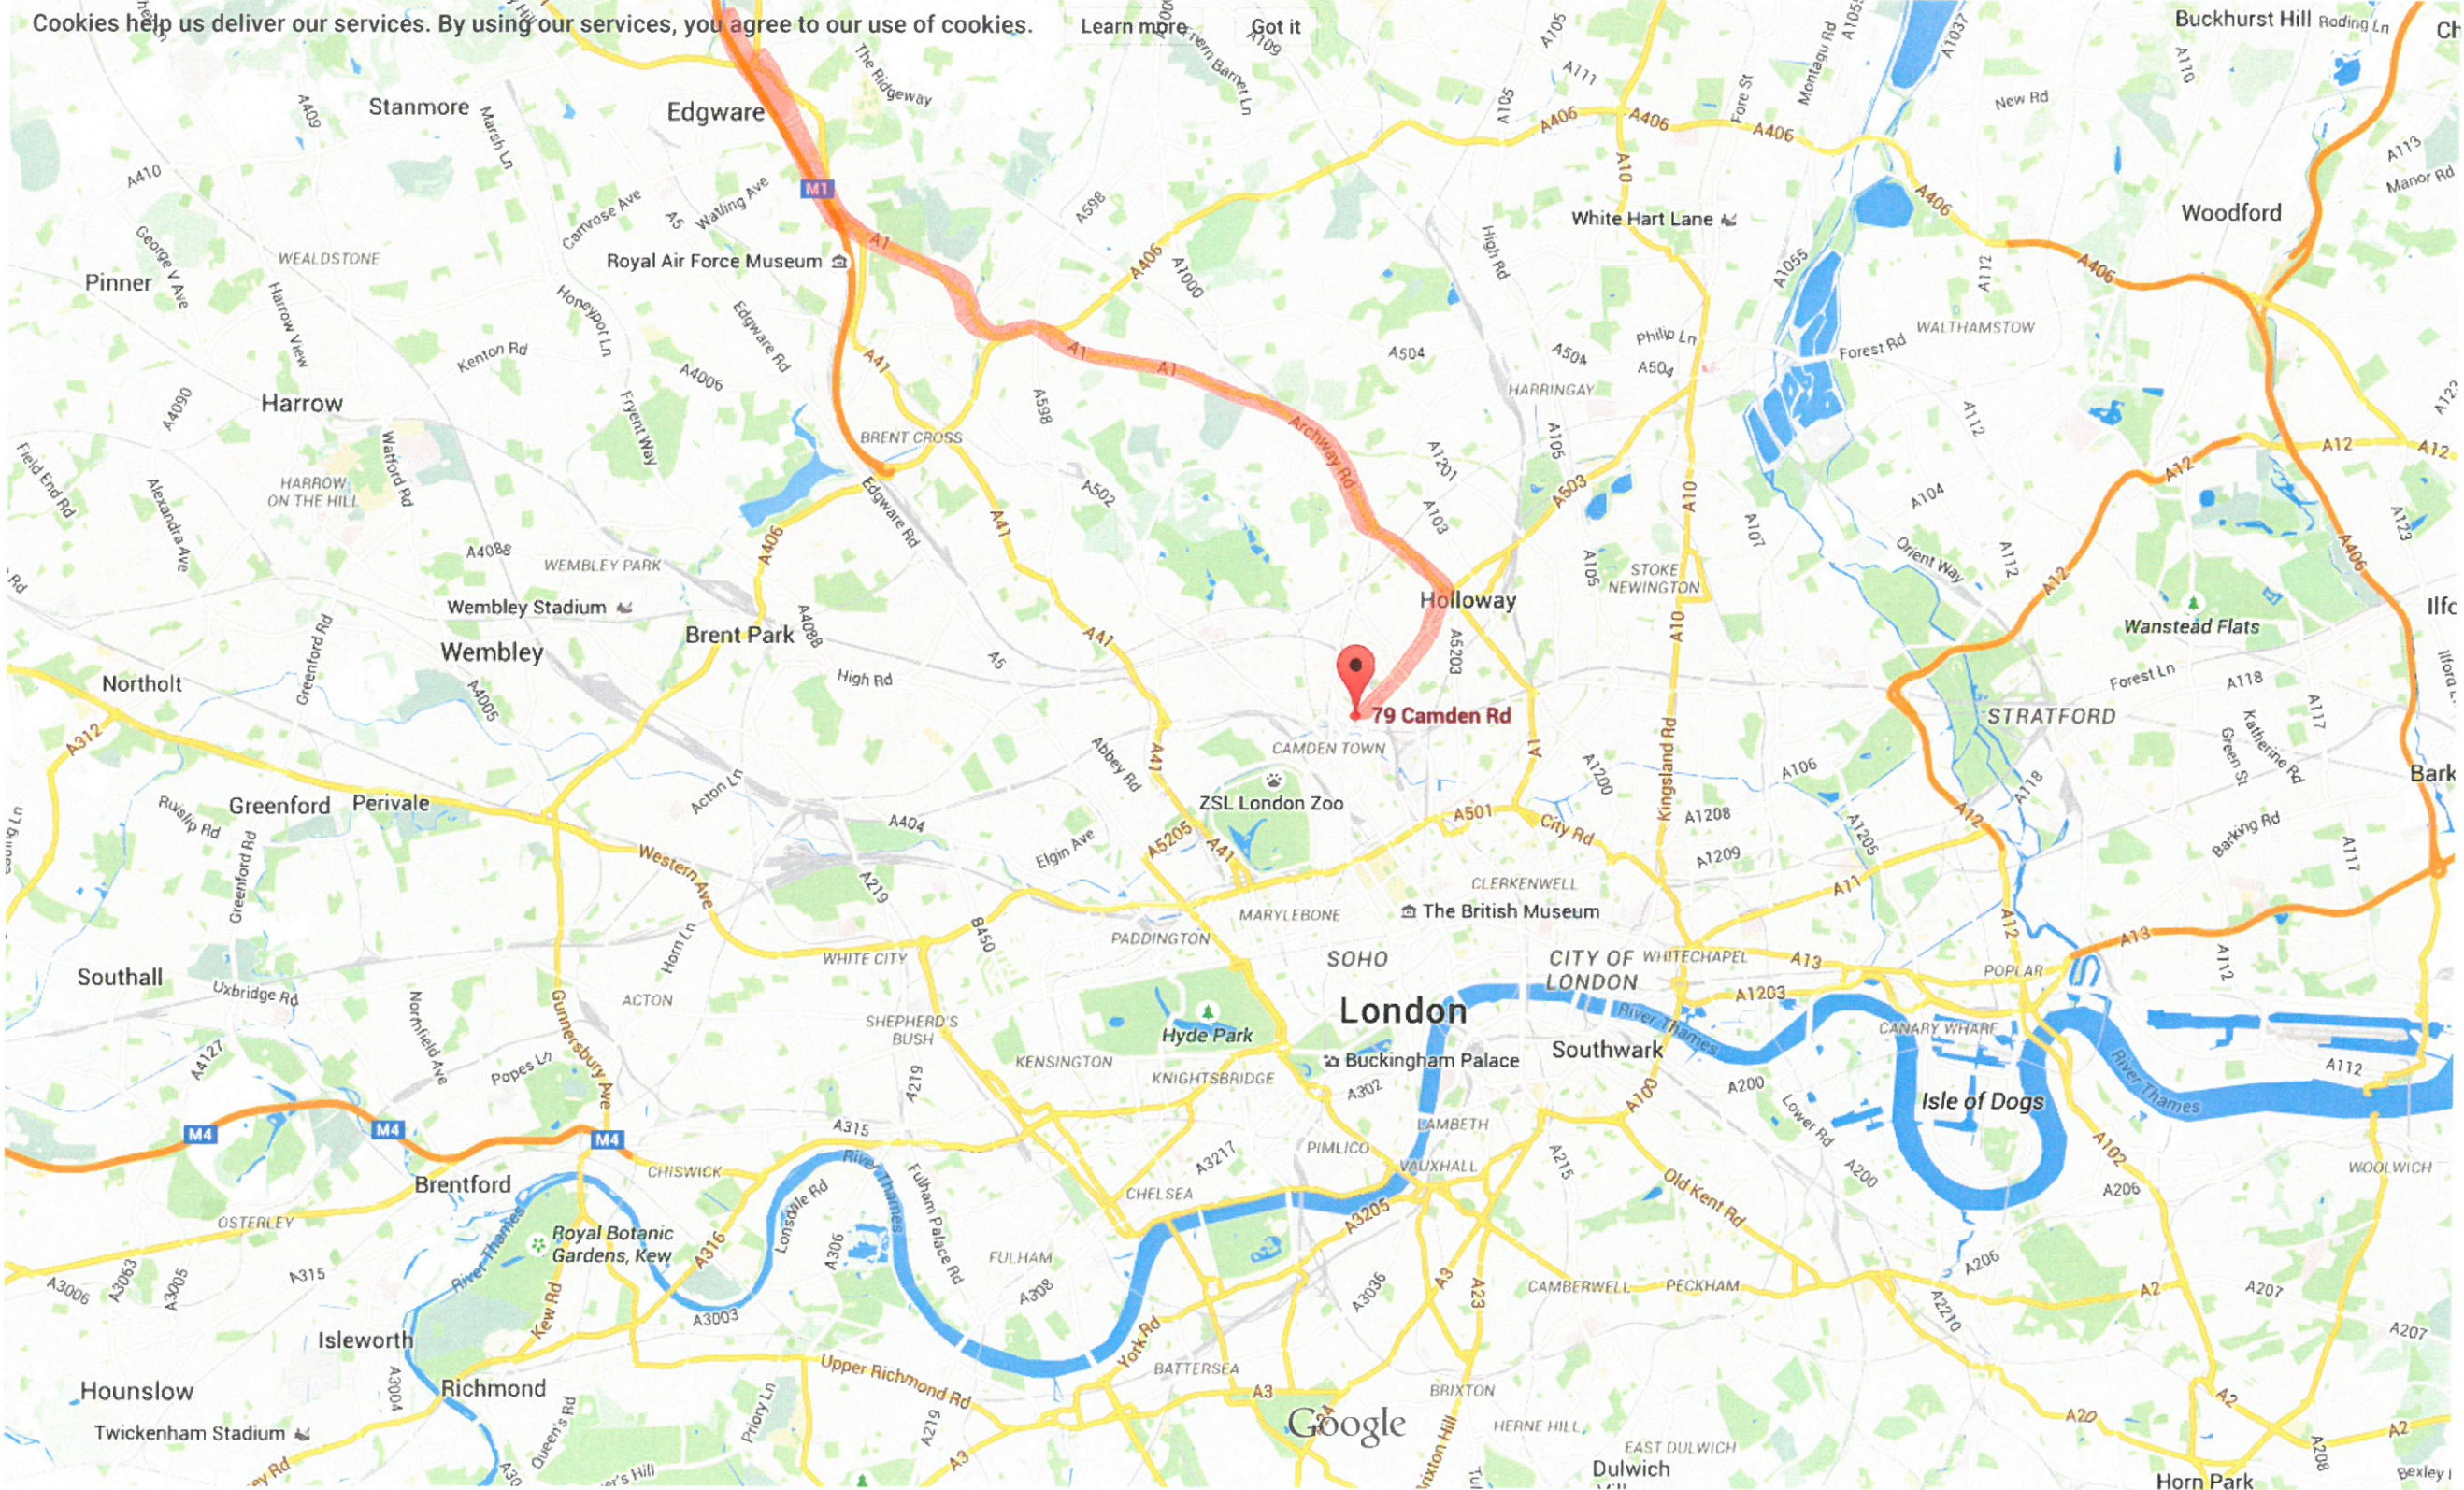

# ROUTE FROM ERITH & SOUTH EAST TO HOLDING POINT,

# ROUTE FROM NORTH & NORTH EAST / EAST TO HOLDING POINT.

MAP 2

Google 79 Camden Rd

Map data ©2015 Google 2 km

MAP 3

Google 79 Camden Rd

# EXIT ROUTE NORTHBOUND FROM 79 CAMDEN ROAD.

Map data ©2015 Google 2 km

MAP 4

Google 79 Camden Rd

# EXIT ROUTE EASTWARDS FROM 79 CAMDEN ROAD.

Map data ©2015 Google 2 km