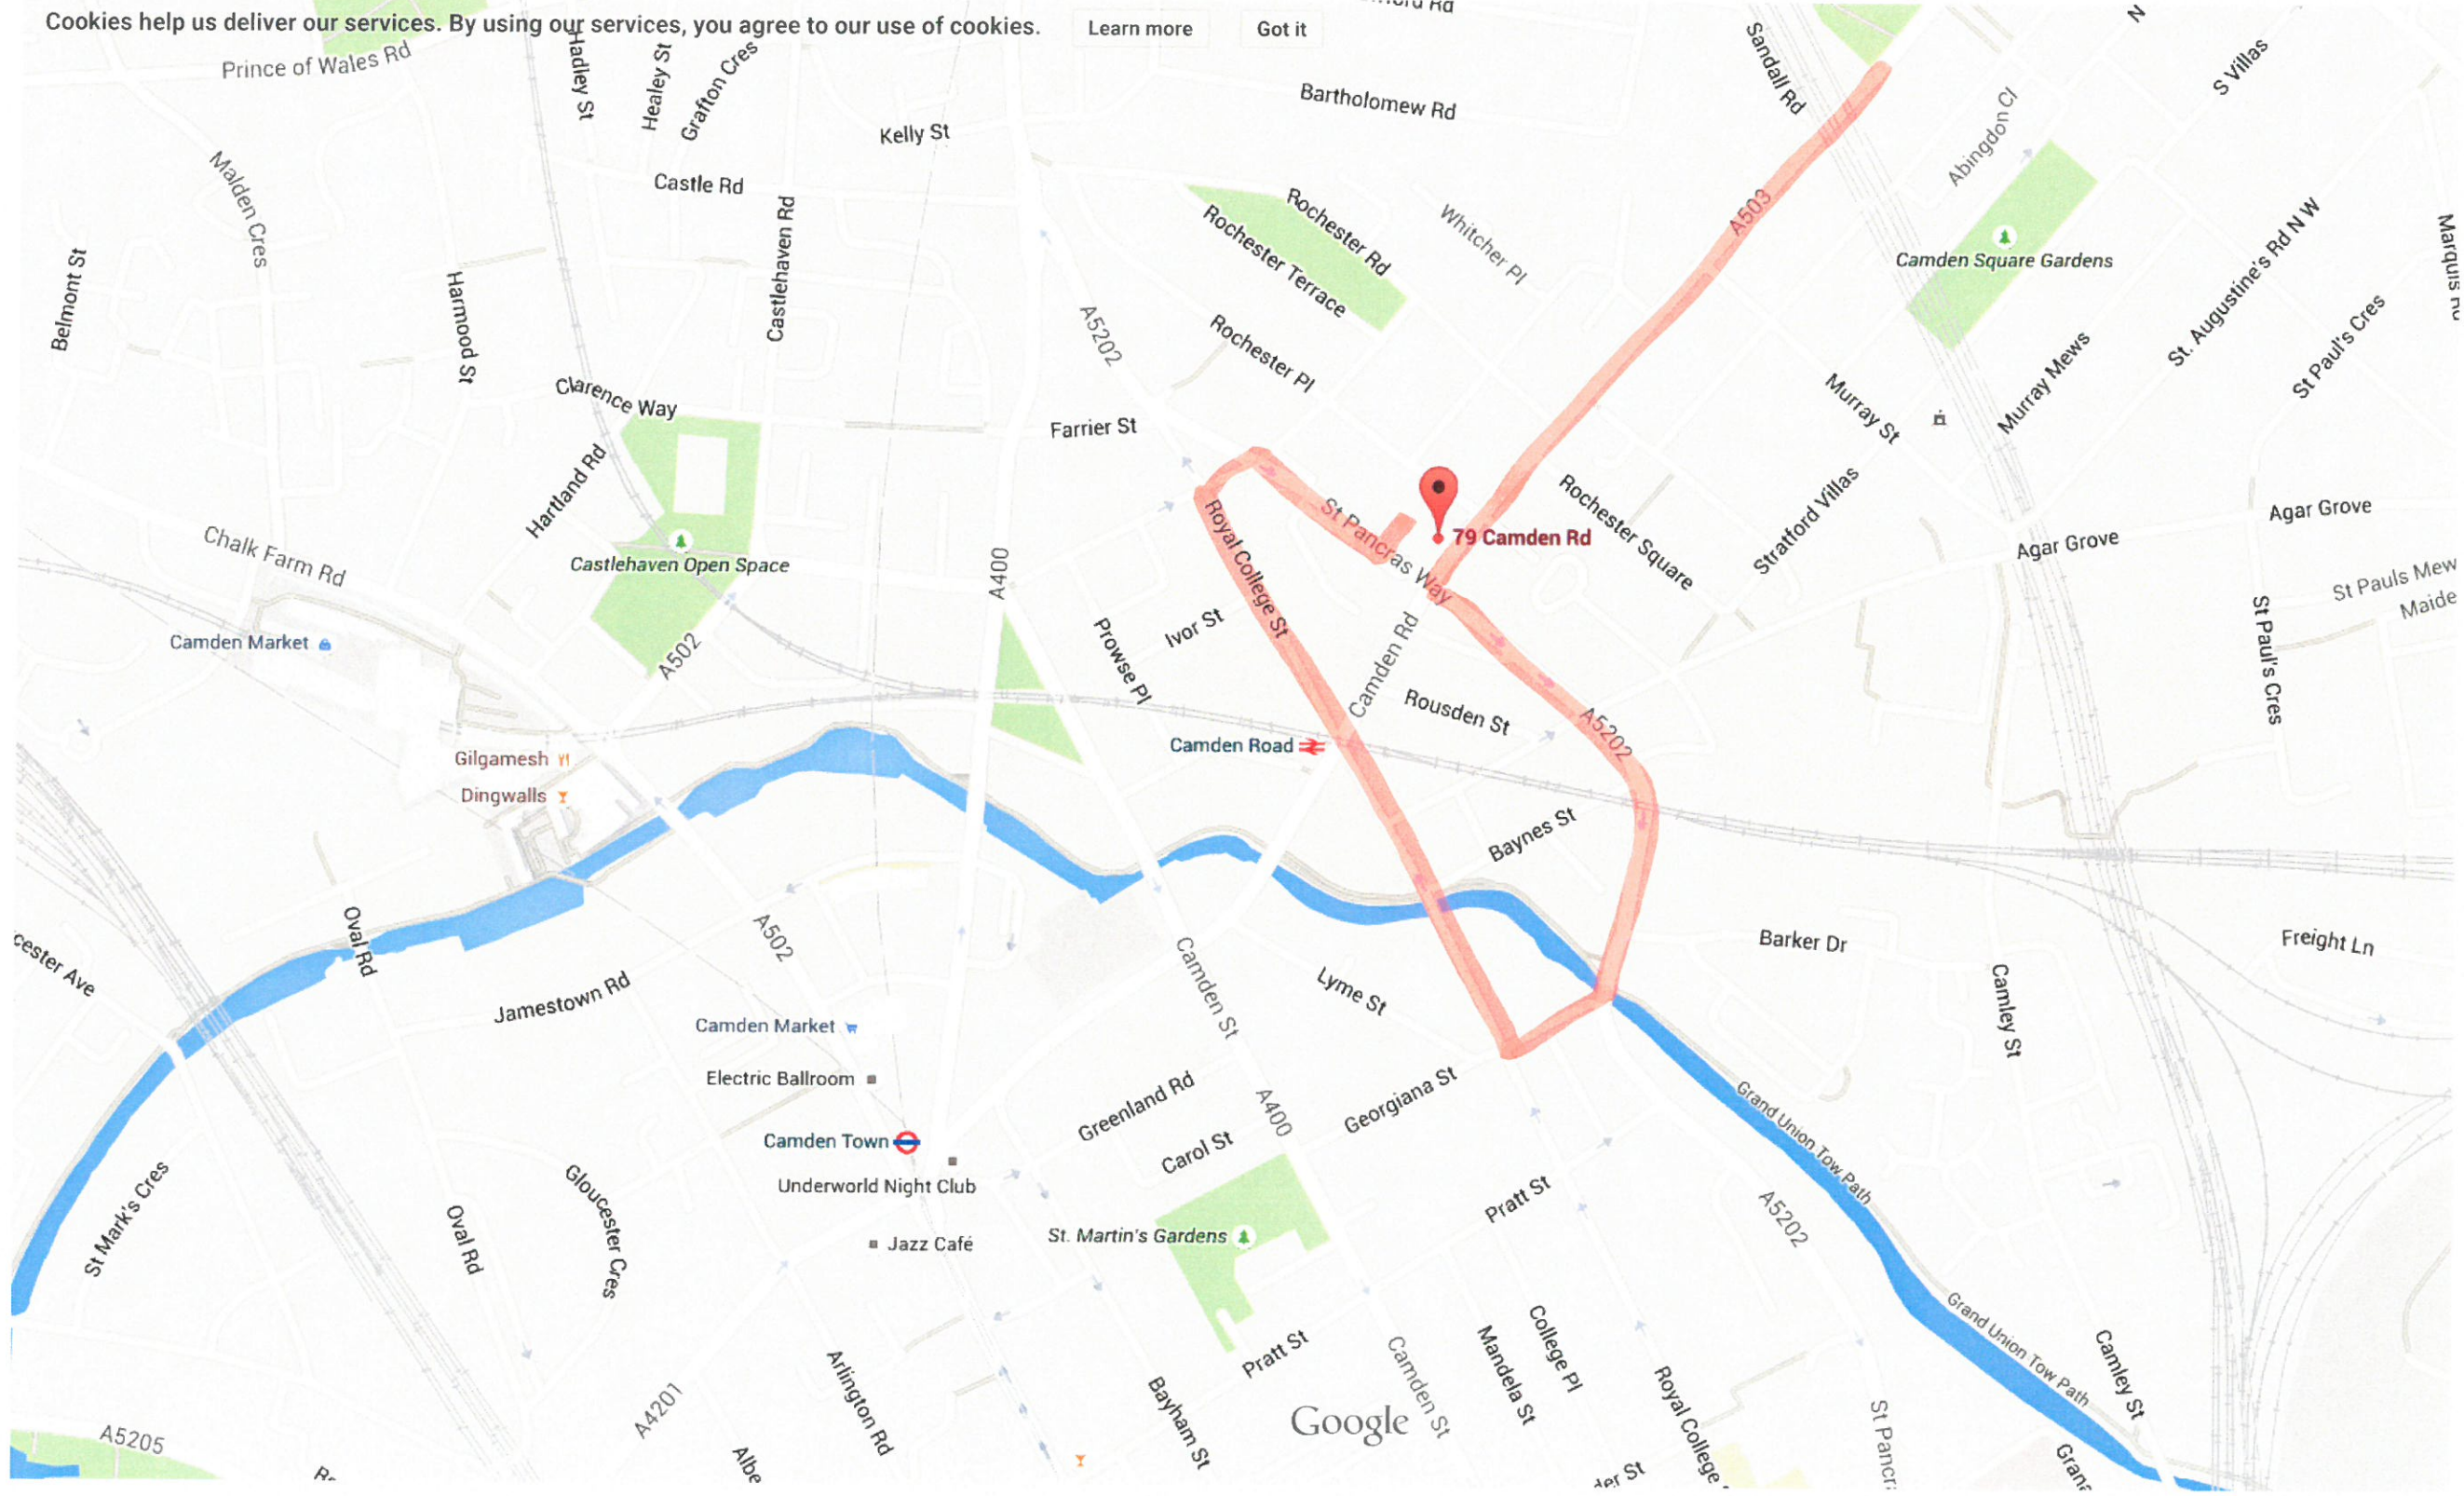

# EXIT ROUTE EASTWARDS FROM 79 CAMDEN ROAD.

Map data ©2015 Google 2 km

Map data ©2015 Google 100 m

MAP 7

# Google 79 Camden Rd EXIT ROUTE SOUTH EAST FROM 79 CAMDEN ROAD (LOCALISED)

Cookies help us deliver our services. By using our services you agree to our use of cookies. Learn more Got it

Map data ©2015 Google 500 m

# EXIT ROUTE SOUTH EAST FROM 79 CAMDEN ROAD.

Cookies help us deliver our services. By using our services, you agree to our use of cookies. Learn more

Map data ©2015 Google 2 km

Google 79 Camden Rd

ROUTE FROM SITE (79 CAMDEN ROAD) TO HOLDING POINT (FOR DIVERTED DELIVERIES - CONTINGENCY).