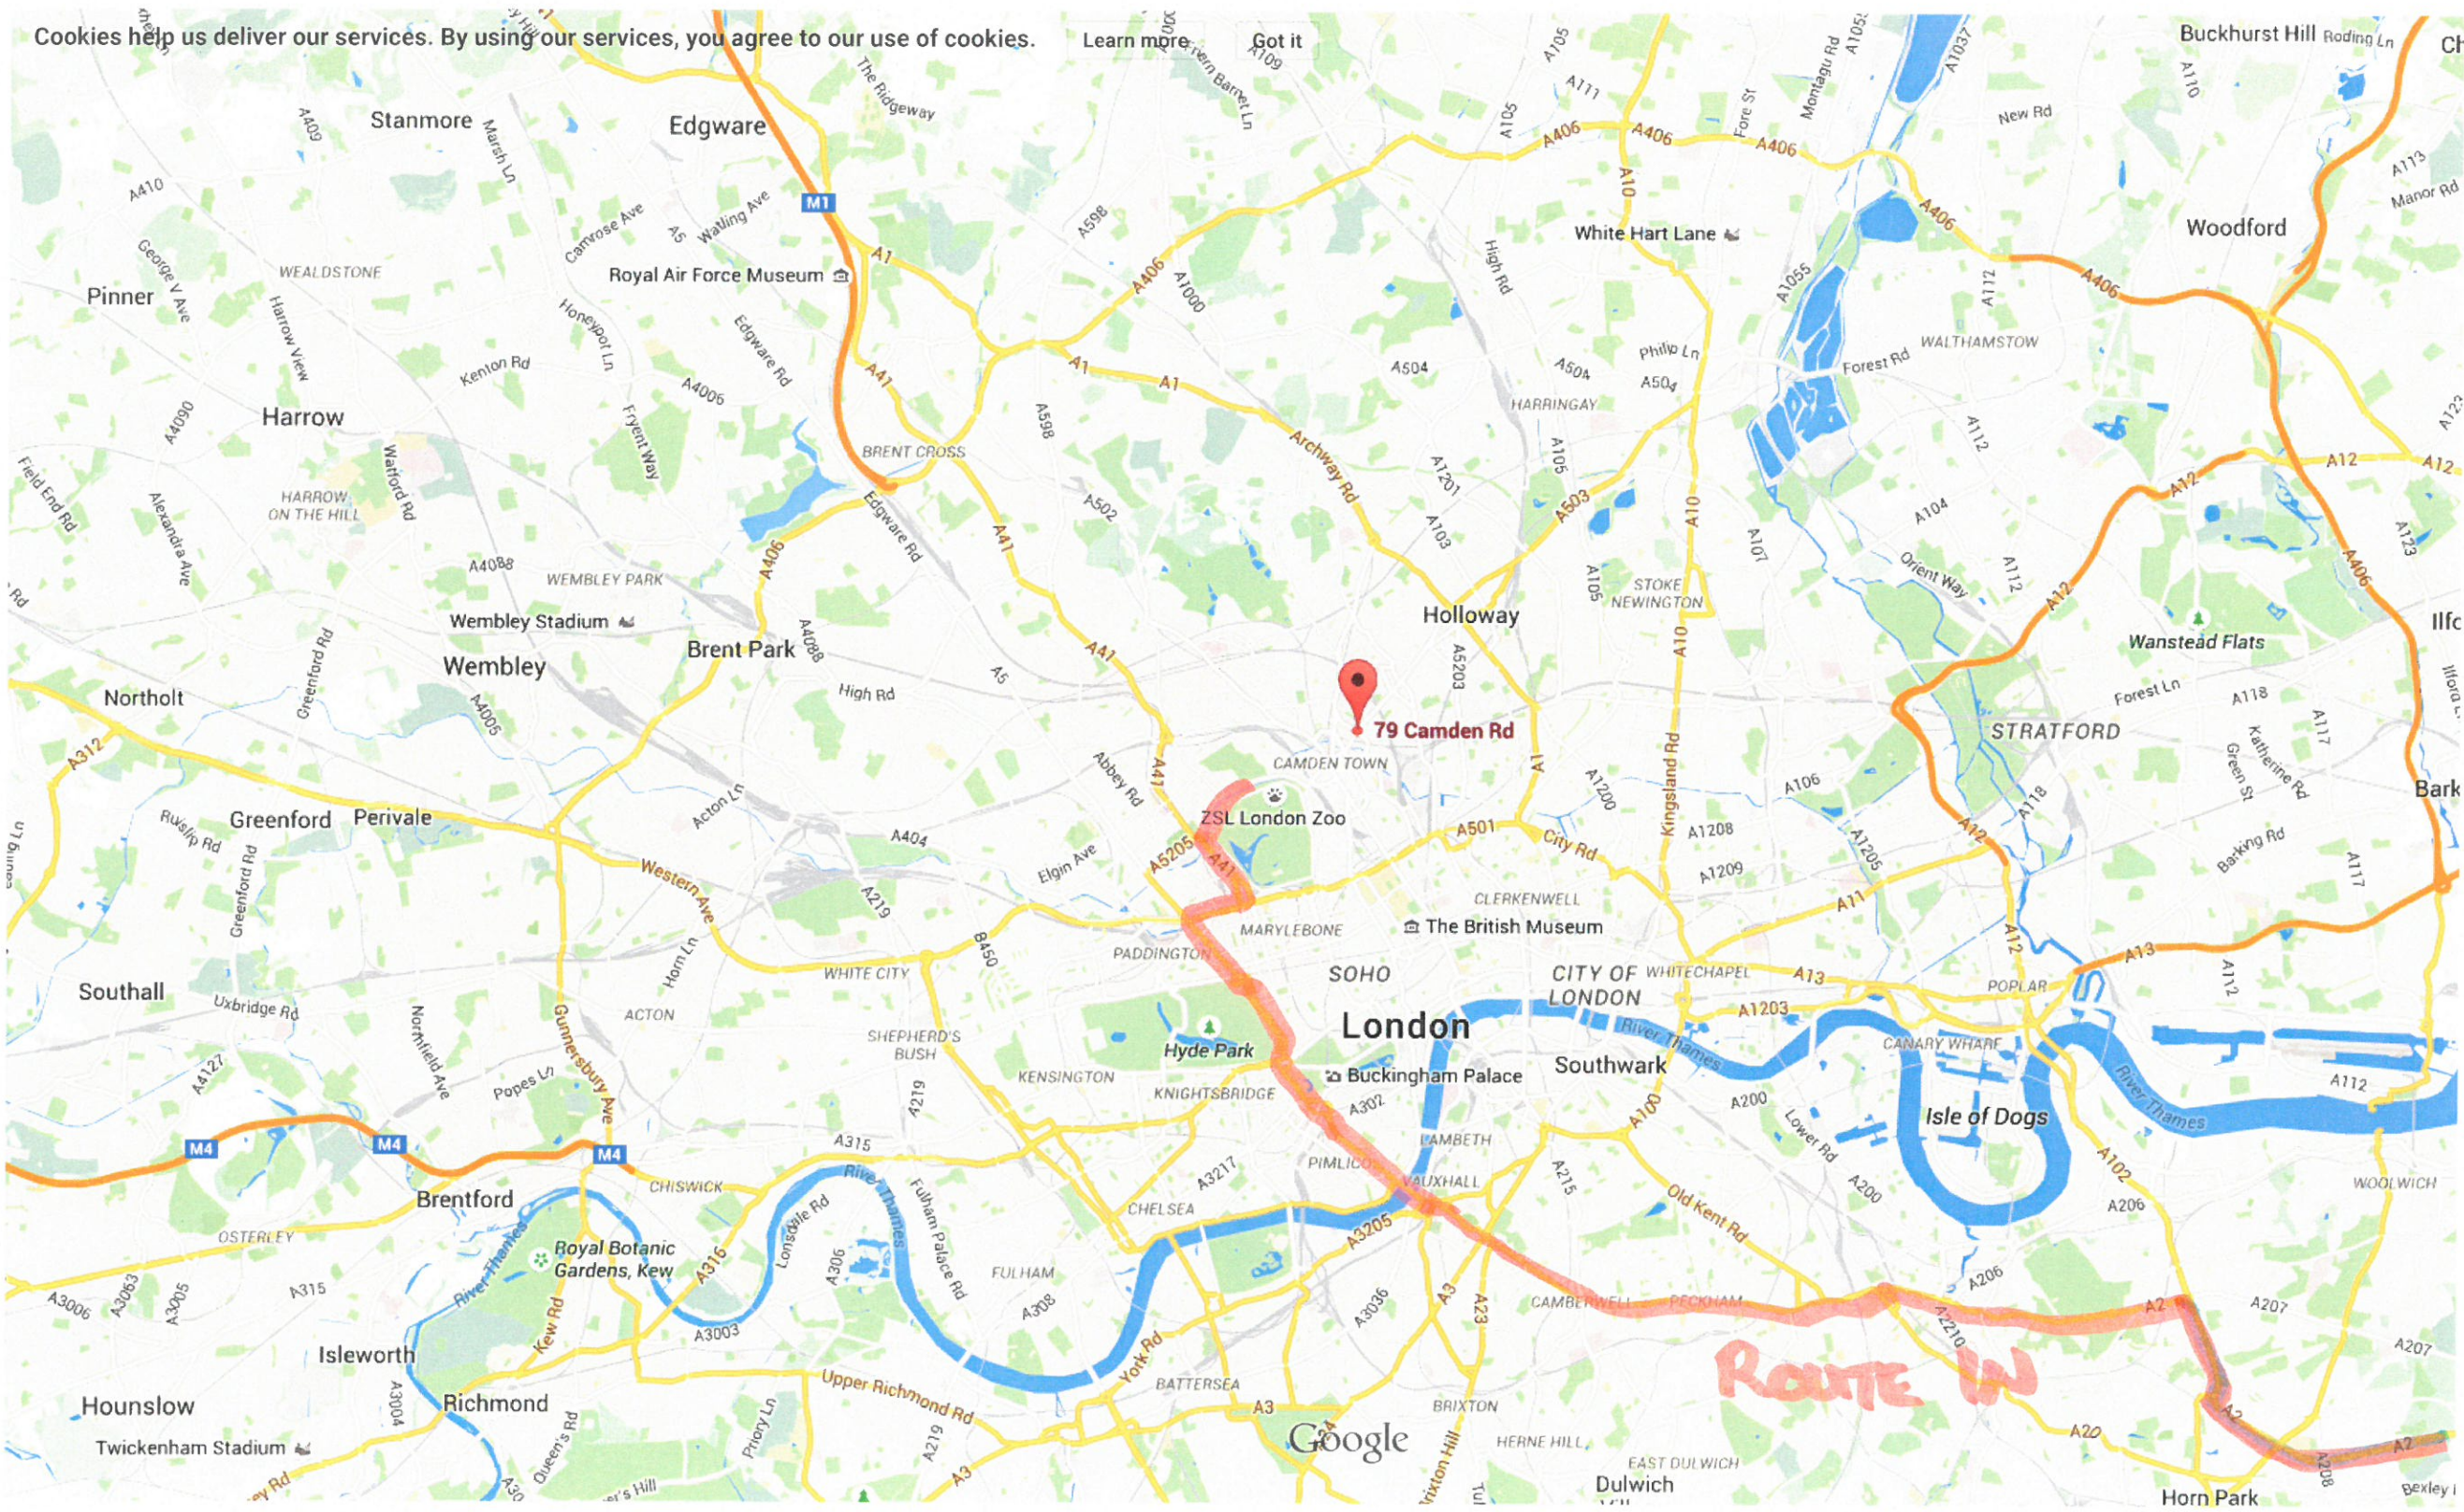

# ROUTE FROM ERITH & SOUTH EAST TO HOLDING POINT,

## MAP 1

Google 79 Camden Rd

Map data ©2015 Google 2 km

# EXIT ROUTE EASTWARDS FROM 79 CAMDEN ROAD.

Map data ©2015 Google 2 km

# EXIT ROUTE SOUTH EAST FROM 79 CAMDEN ROAD.

Cookies help us deliver our services. By using our services, you agree to our use of cookies. Learn more

Map data ©2015 Google 2 km

Google 79 Camden Rd

ROUTE FROM SITE (79 CAMDEN ROAD) TO HOLDING POINT (FOR DIVERTED DELIVERIES - CONTINGENCY).