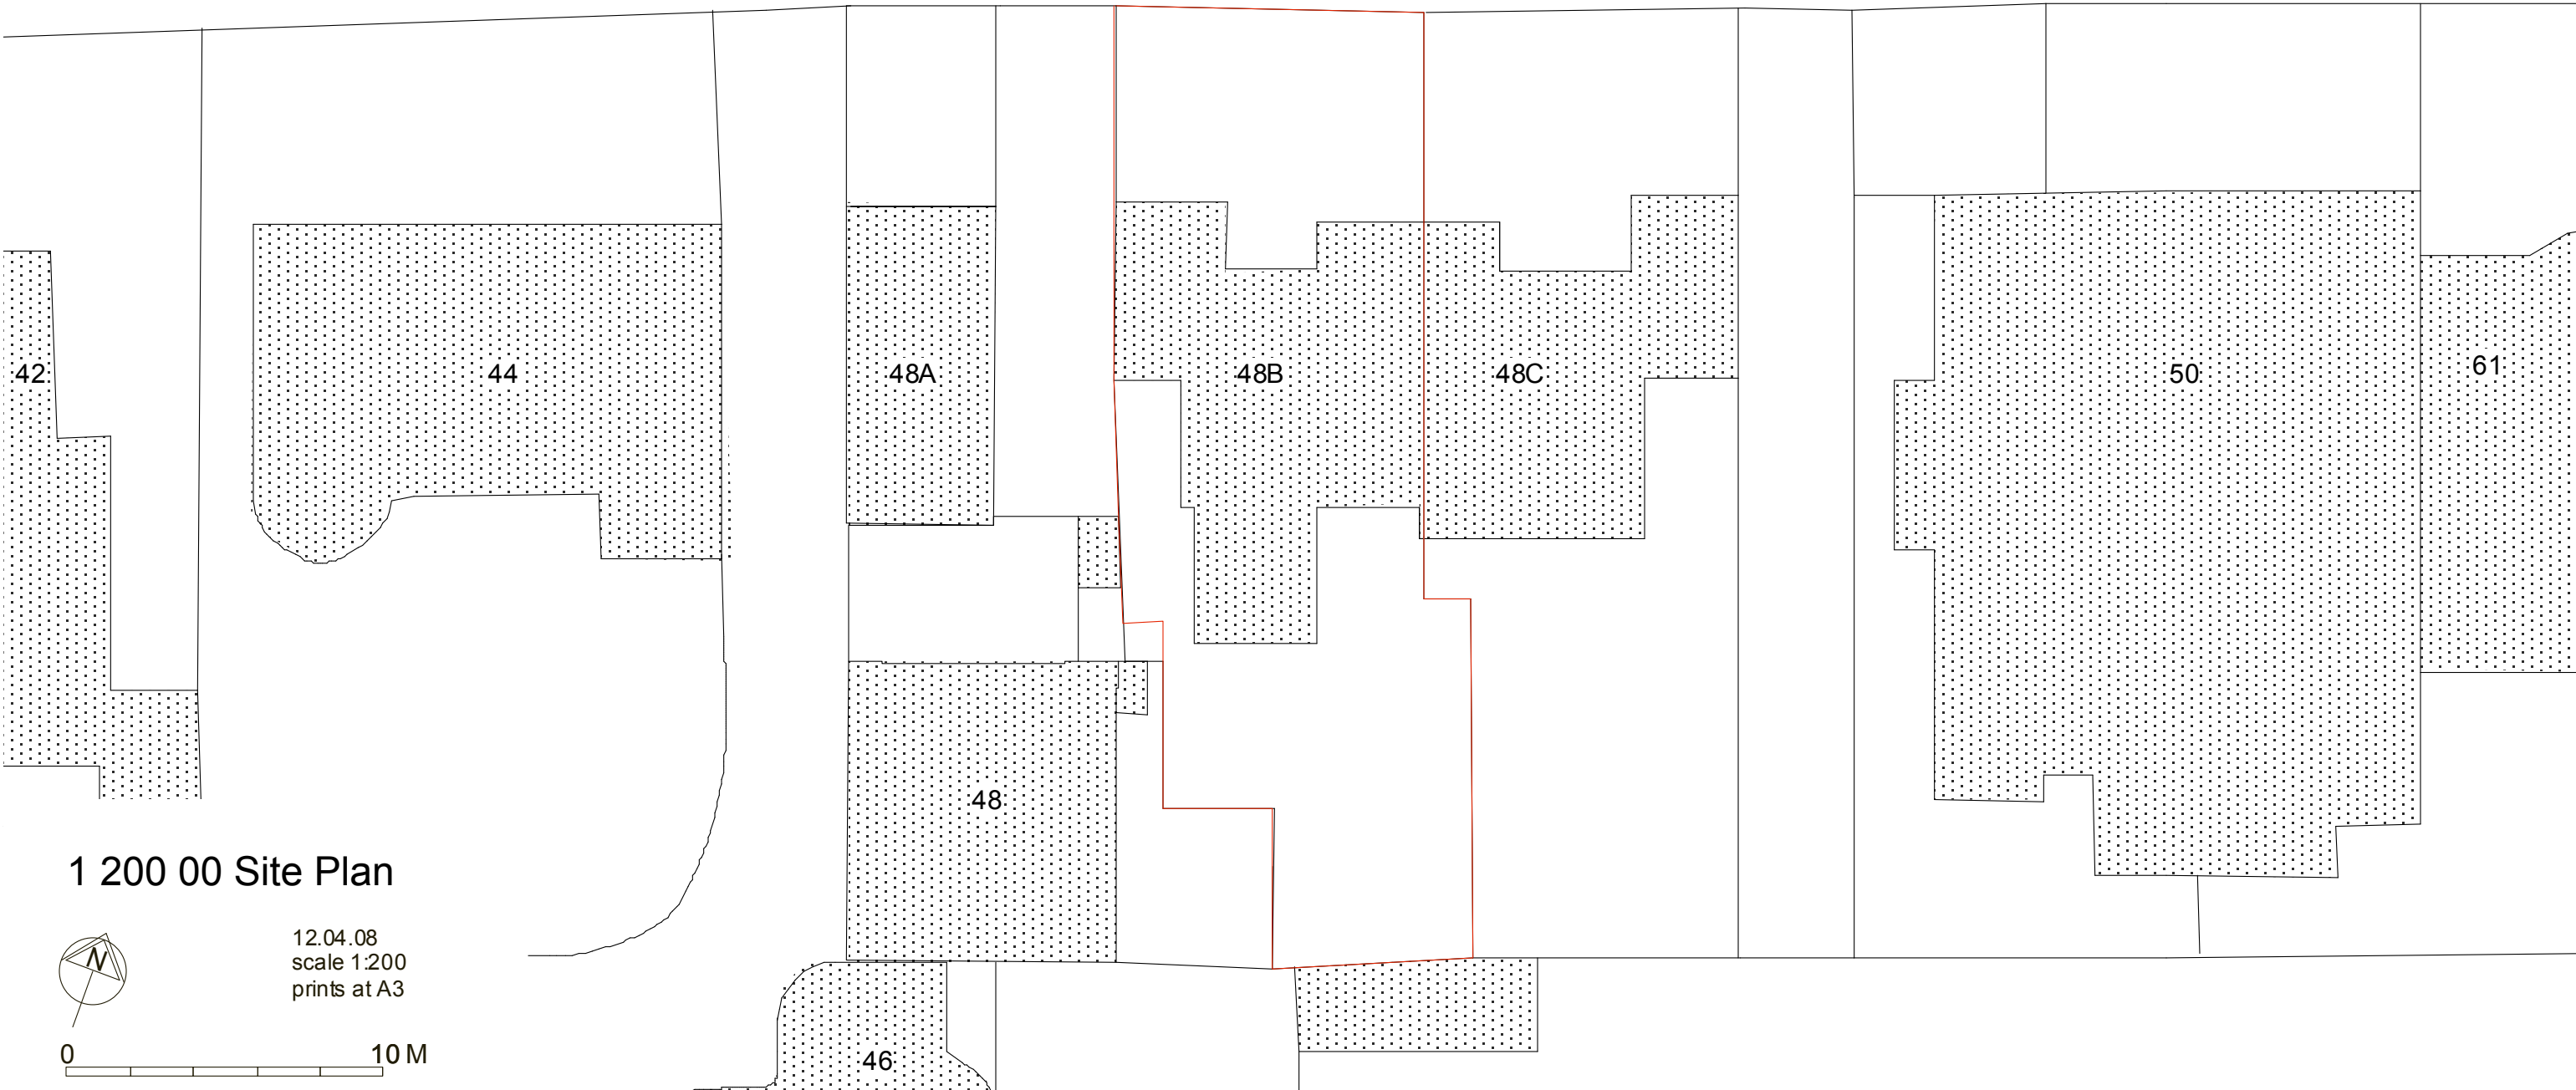

Netherhall Gardens

1 200 00 Site Plan

12.04.08
scale 1:200
prints at A3