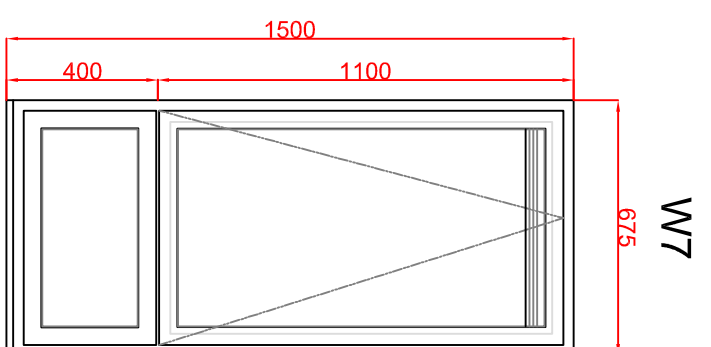

W1

Handed to suit

W2

Handed to suit

W4

Handed to suit

W5

W6

W7

W8

Handed to suit

W9

Handed to suit

DD1

Sovereign Group Ltd. has made every effort to ensure that the information contained on this drawing is correct, but cannot be held responsible for errors or omissions. This drawing must not be copied or used for any other purpose other than for which it is supplied without the consent from Sovereign Group Limited.

Drawn: 10 June 2015

Scale: 1:20
 Part Size: A.3
 Contract No: SC.24940/2

Title: Proposed Fenestrations
 Carnegie House

Client: L.B Camden