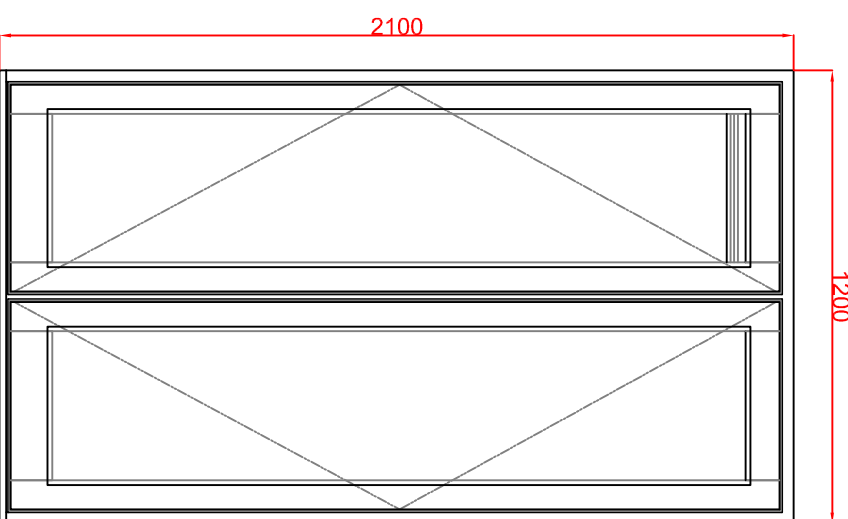

W7

W8

Handed to suit

W9

Handed to suit

DD1

Sovereign Group Ltd. has made every effort to ensure that the information contained on this drawing is correct, but cannot be held responsible for errors or omissions. This drawing must not be copied or used for any other purpose other than for which it is supplied without the consent from Sovereign Group Limited.

Drawn: 10 June 2015

Scale: 1:20
 Part Size: A.3
 Contract No: SC.24940/2

Title: Proposed Fenestrations
 Carnegie House

Client: L.B Camden