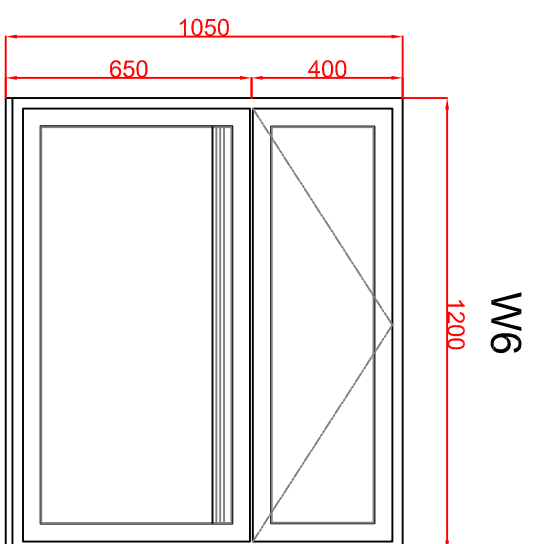

W1

Handed to suit

W2

Handed to suit

W4

Handed to suit

W5

W6

W7

W8

Handed to suit

W9

Handed to suit

DD1

Sovereign Group Ltd. has made every effort to ensure that the information contained on this drawing is correct, but cannot be held responsible for errors or omissions. This drawing must not be copied or used for any other purpose other than for which it is supplied without the consent from Sovereign Group Limited.

Drawn: 10 June 2015

Scale: 1:20
 Part Size: A.3
 Contract No: SC.24940/2

Title: Proposed Fenestrations
 Carnegie House

Client: L.B Camden