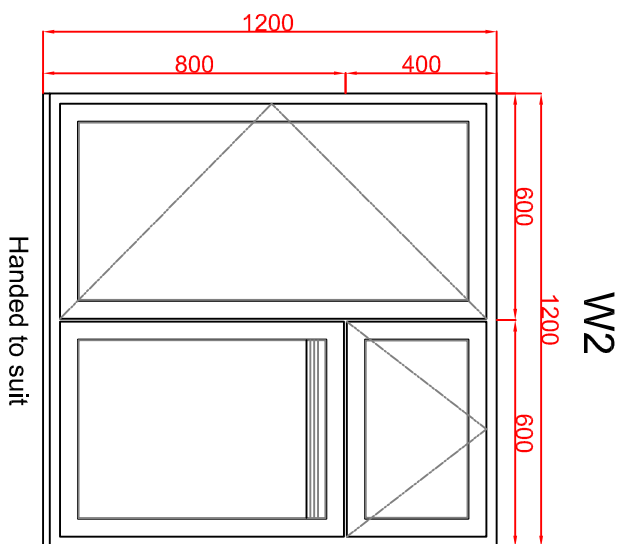

W1

Handed to suit

W2

Handed to suit

W4

Handed to suit

W5

W6

W7

W8

Handed to suit

W9

Handed to suit

DD1

Sovereign Group Ltd. has made every effort to ensure that the information contained on this drawing is correct, but cannot be held responsible for errors or omissions. This drawing must not be copied or used for any other purpose other than for which it is supplied without the consent from Sovereign Group Limited.

Drawn: 10 June 2015

Scale: 1:20
 Part Size: A.3
 Contract No: SC.24940/2

Title: Proposed Fenestrations
 Carnegie House

Client: L.B Camden