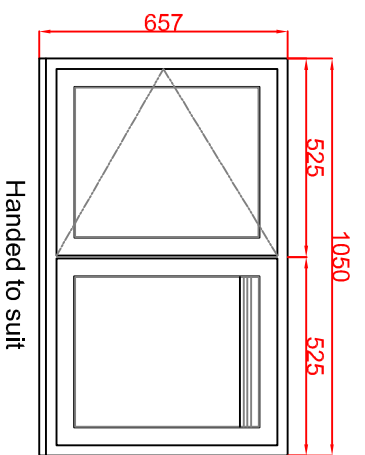

W1

Handed to suit

W2

Handed to suit

W4

Handed to suit

W5

W6

W7

W8

Handed to suit

W9

Handed to suit

DD1

Sovereign Group Ltd. has made every effort to ensure that the information contained on this drawing is correct, but cannot be held responsible for errors or omissions. This drawing must not be copied or used for any other purpose other than for which it is supplied without the consent from Sovereign Group Limited.

Drawn: 10 June 2015

Scale: 1:20
 Part Size: A.3
 Contract No: SC.24940/2

Title: Proposed Fenestrations
 Carnegie House

Client: L.B Camden