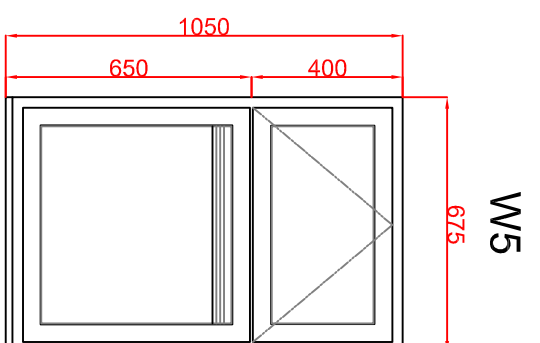

W1

Handed to suit

W2

Handed to suit

W4

Handed to suit

W5

W6

W7

W8

Handed to suit

W9

Handed to suit

DD1

Sovereign Group Ltd. has made every effort to ensure that the information contained on this drawing is correct, but cannot be held responsible for errors or omissions. This drawing must not be copied or used for any other purpose other than for which it is supplied without the consent from Sovereign Group Limited.

Drawn: 10 June 2015

Scale: 1:20
 Part Size: A.3
 Contract No: SC.24940/2

Title: Proposed Fenestrations
 Carnegie House

Client: L.B Camden