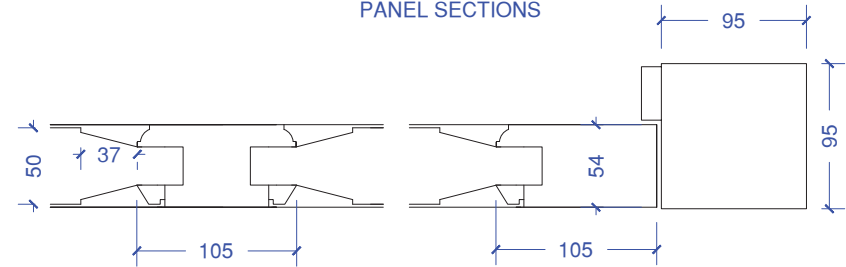

GLAZED PLAN

PANEL PLAN

GLAZED SECTIONS

PANEL SECTIONS

Proposed Garage Door

Notes:

- Door to be sapele hardwood
- Glazed with 24mm obscure double glazed toughened units