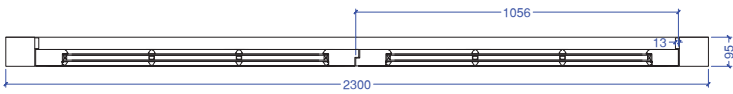

GLAZED PLAN

PANEL PLAN

GLAZED SECTIONS

PANEL SECTIONS

Proposed Garage Door

Notes:

- Door to be sapele hardwood
- Glazed with 24mm obscure double glazed toughened units