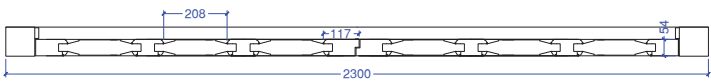

GLAZED PLAN

PANEL PLAN

GLAZED SECTIONS

PANEL SECTIONS

Proposed Garage Door

Notes:

- Door to be sapele hardwood
- Glazed with 24mm obscure double glazed toughened units