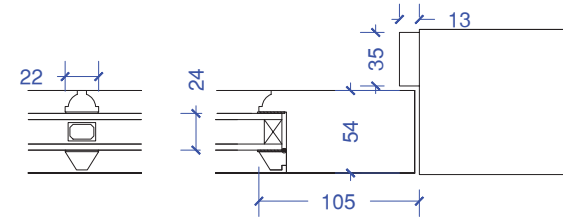

GLAZED PLAN

PANEL PLAN

GLAZED SECTIONS

PANEL SECTIONS

Proposed Garage Door

Notes:

- Door to be sapele hardwood
- Glazed with 24mm obscure double glazed toughened units