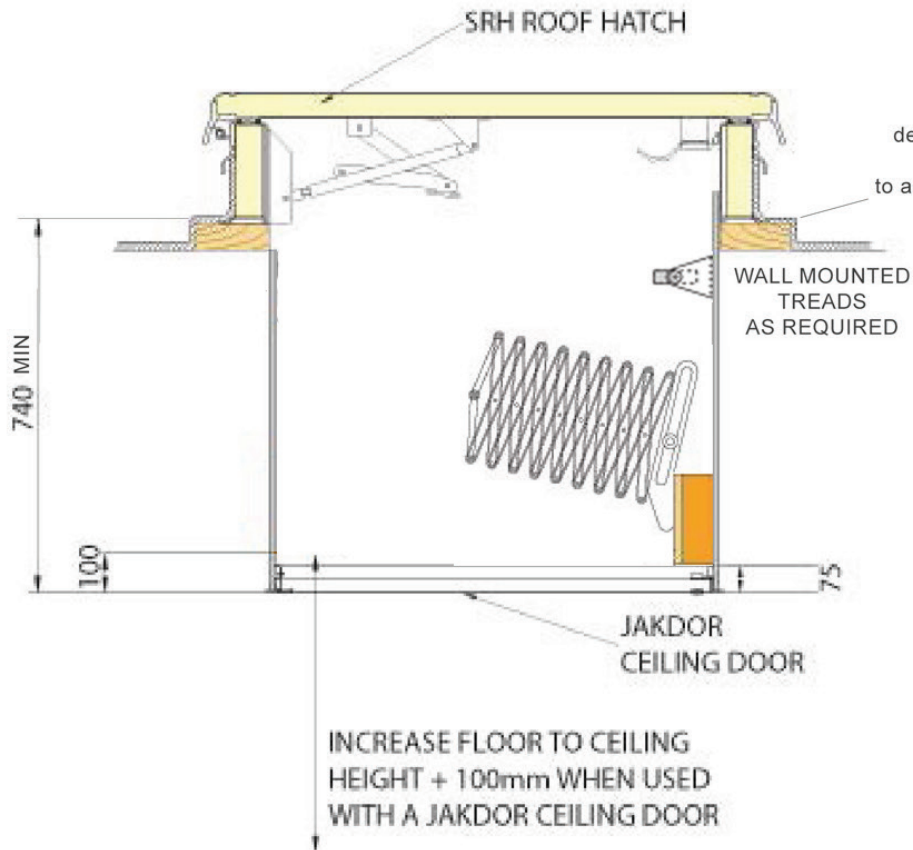

740mm with Jakdor drop down ceiling door

640mm without Jakdor drop down ceiling door