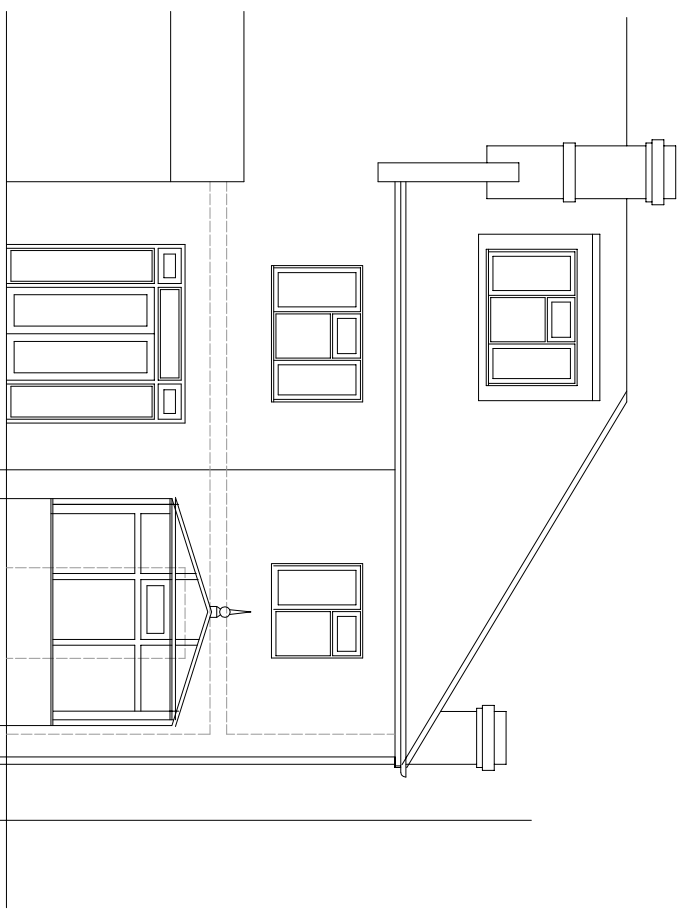

FRONT ELEVATION

REAR ELEVATION

Yiannis Pareas Chartered Architects  
82 Mill Lane  
London NW6 1NL  
Tel 020 7431 5022 fax 020 7435 6571

6 MENELIK ROAD  
LONDON NW6 3RP  
SCALE 1:100

ELEVATIONS  
AS EXISTING  
DRAWING NO 586/3