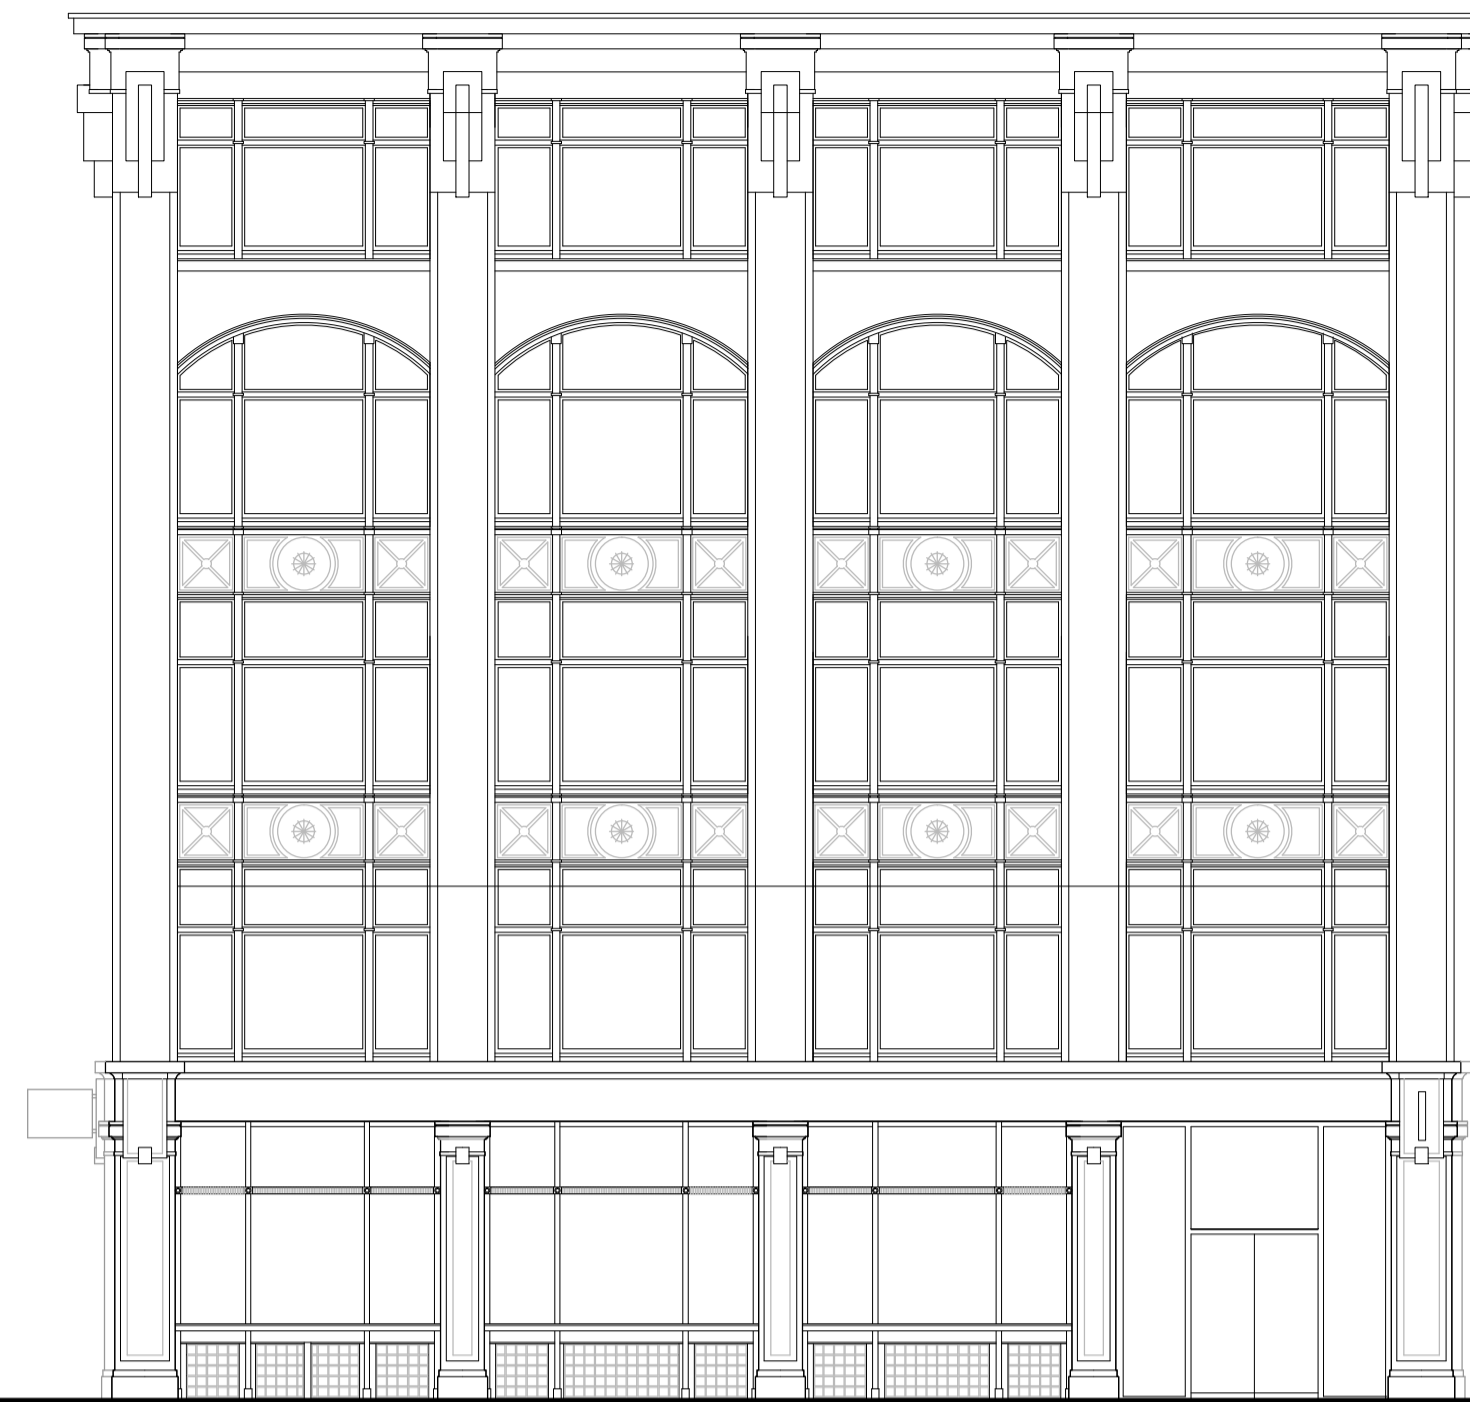

Tottenham Court Road elevation
Scale 1:100

Chenies Street elevation
Scale 1:100

North Crescent elevation
Scale 1:100

Tottenham Court Road Shopfront elevation
Scale 1:50

Chenies Street Shopfront elevation
Scale 1:50

North Crescent Shopfront elevation
Scale 1:50

PROJECT:
Lombok
Tottenham Court Rd
TITLE:
Existing Elevations

SCALE: varies DATE: April 2013 DRAWN BY: ams
DRAWING NUMBER: 2886 - 070 REVISION:

Franklin^{design}
associates