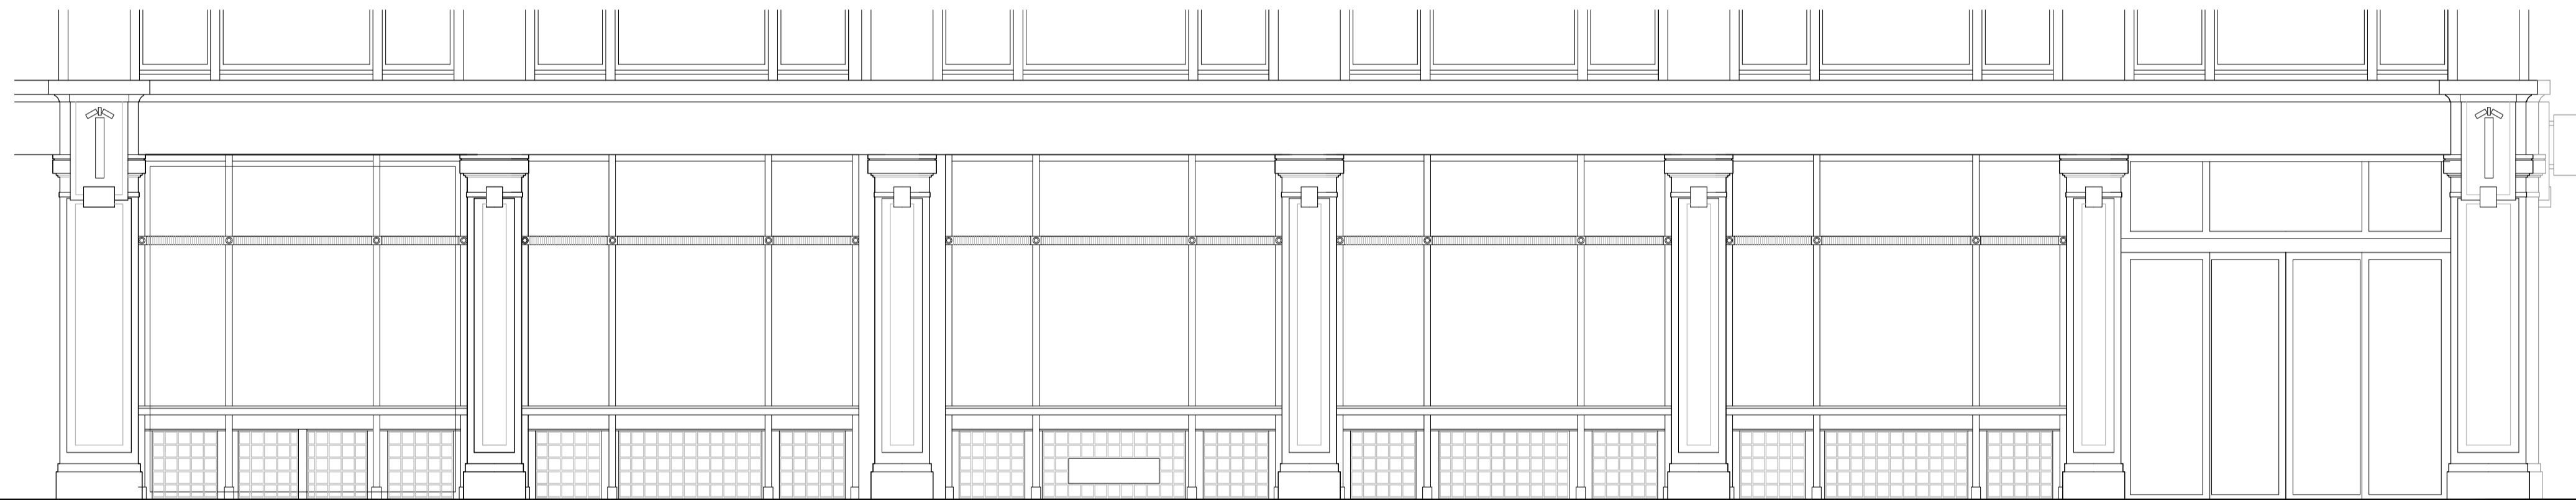

Tottenham Court Road elevation
Scale 1:100

Chenies Street elevation
Scale 1:100

North Crescent elevation
Scale 1:100

Tottenham Court Road Shopfront elevation
Scale 1:50

Chenies Street Shopfront elevation
Scale 1:50

North Crescent Shopfront elevation
Scale 1:50

PROJECT:
Lombok
Tottenham Court Rd
TITLE:
Existing Elevations

SCALE: varies DATE: April 2013 DRAWN BY: ams
DRAWING NUMBER: 2886 - 070 REVISION:

Franklin^{design}
associates