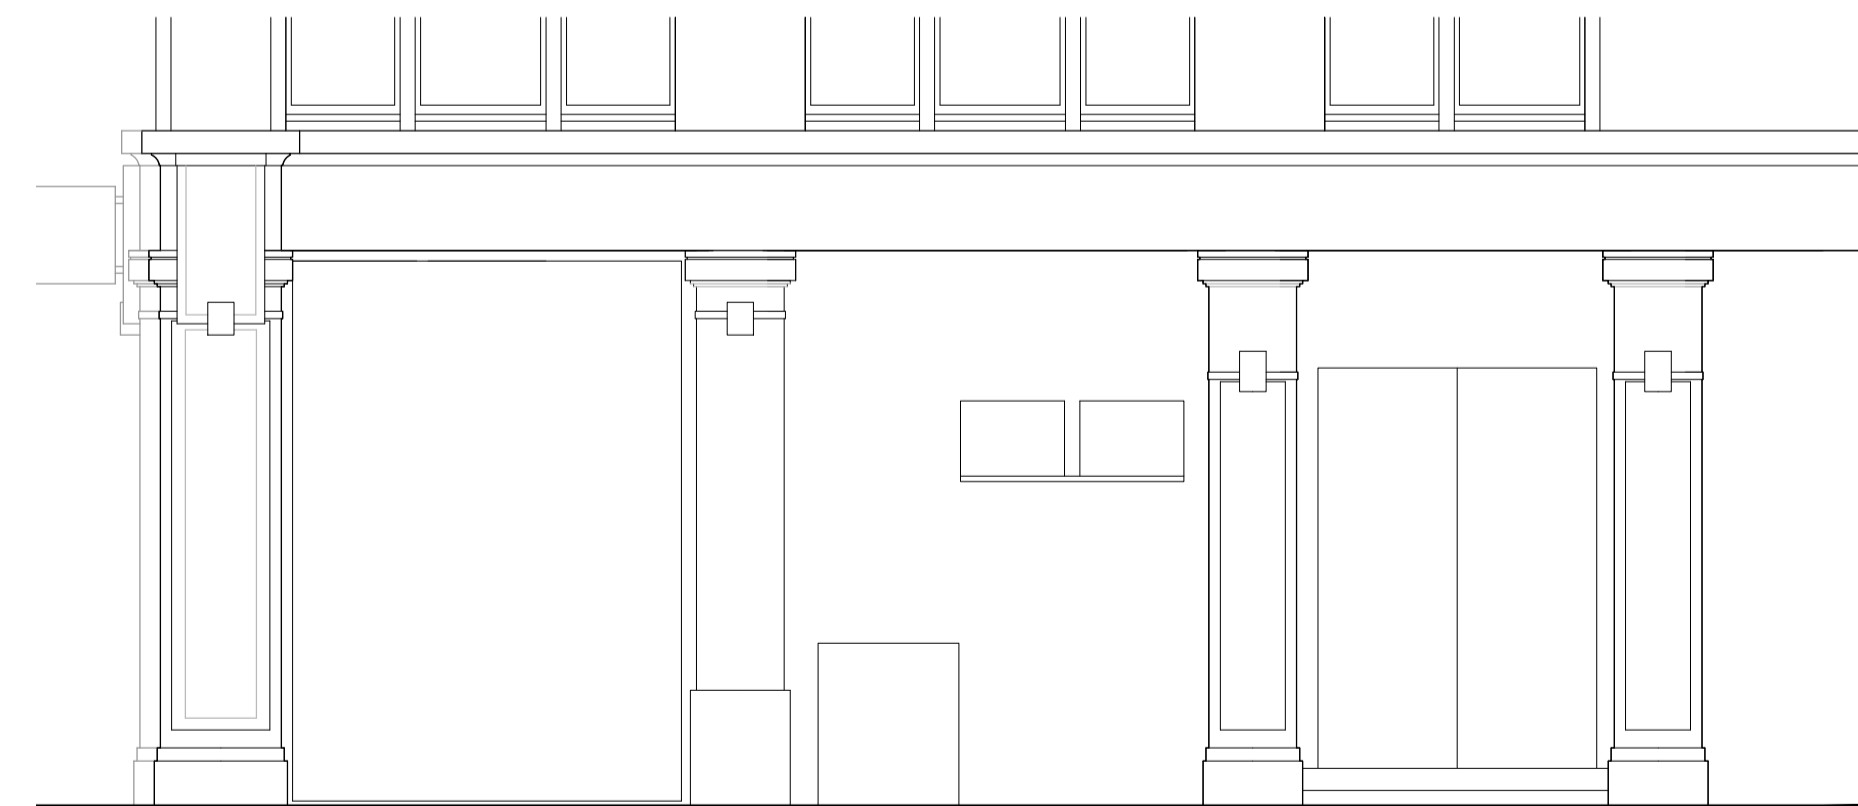

Tottenham Court Road elevation
Scale 1:100

Chenies Street elevation
Scale 1:100

North Crescent elevation
Scale 1:100

Tottenham Court Road Shopfront elevation
Scale 1:50

Chenies Street Shopfront elevation
Scale 1:50

North Crescent Shopfront elevation
Scale 1:50

PROJECT:
Lombok
Tottenham Court Rd
TITLE:
Existing Elevations

SCALE: varies DATE: April 2013 DRAWN BY: ams
DRAWING NUMBER: 2886 - 070 REVISION:

Franklin^{design}
associates