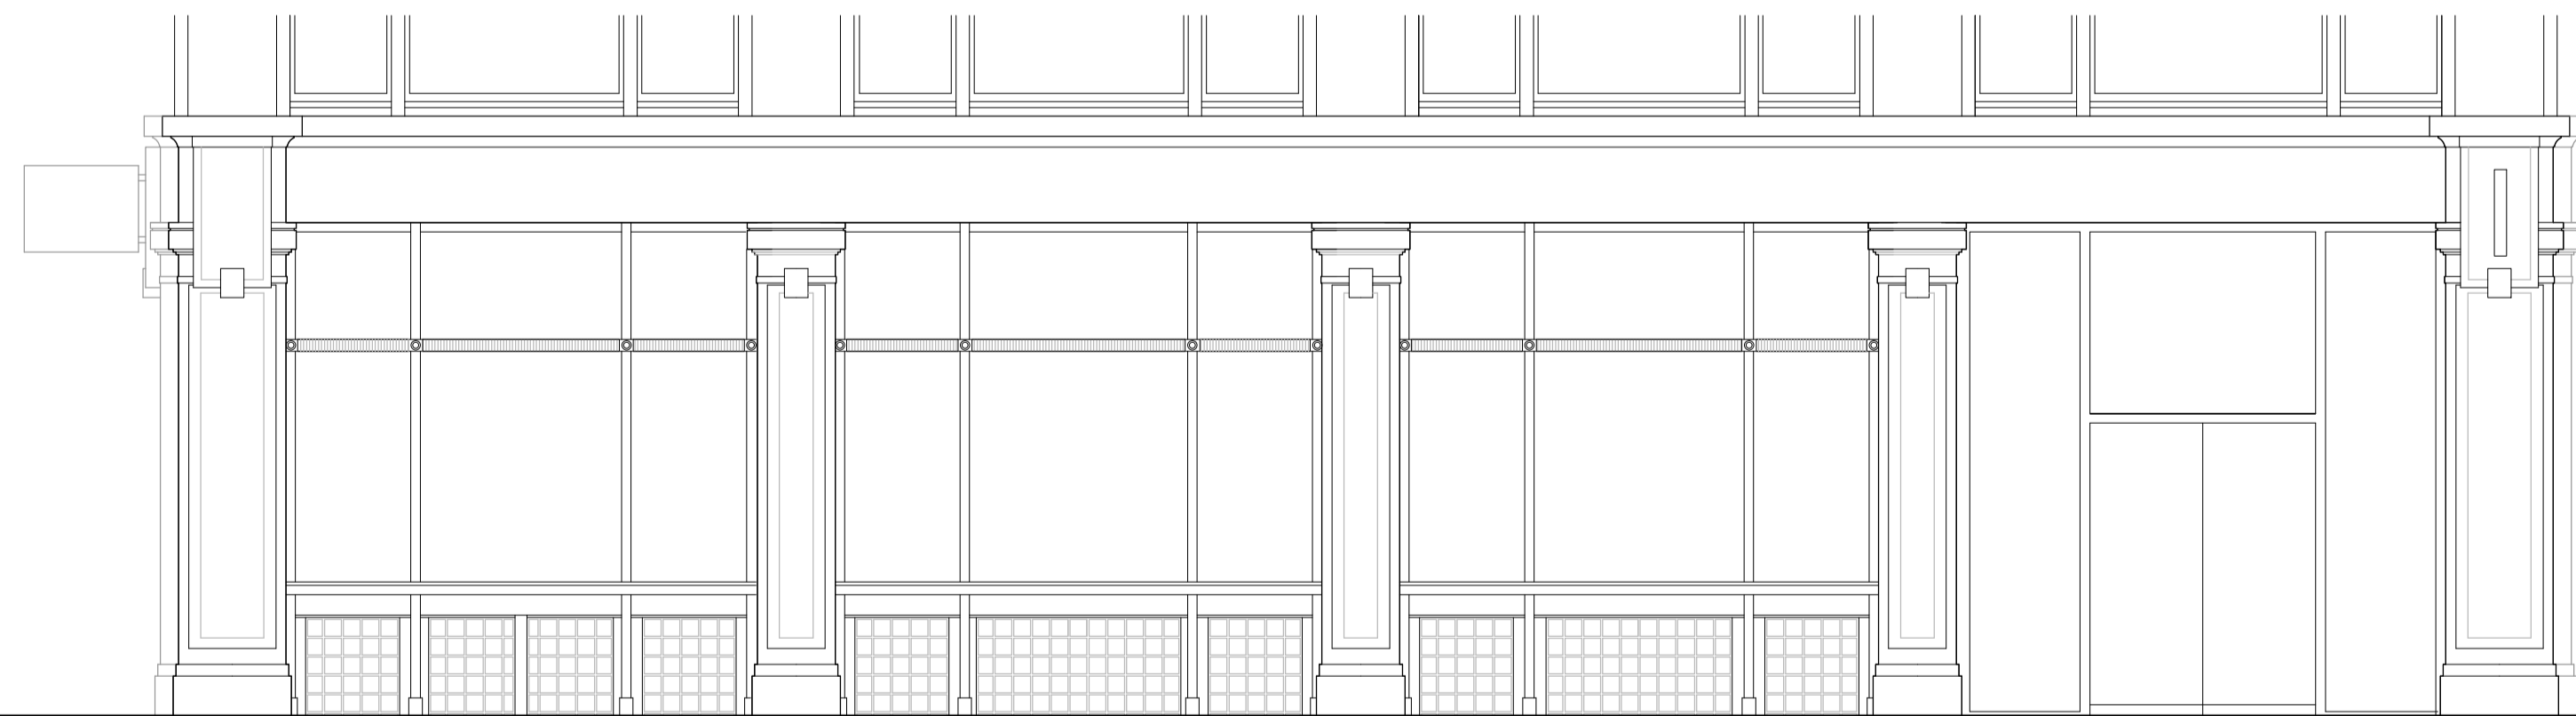

Tottenham Court Road elevation
Scale 1:100

Chenies Street elevation
Scale 1:100

North Crescent elevation
Scale 1:100

Tottenham Court Road Shopfront elevation
Scale 1:50

Chenies Street Shopfront elevation
Scale 1:50

North Crescent Shopfront elevation
Scale 1:50

PROJECT:
Lombok
Tottenham Court Rd
TITLE:
Existing Elevations

SCALE: varies DATE: April 2013 DRAWN BY: ams
DRAWING NUMBER: 2886 - 070 REVISION:

Franklin^{design}
associates