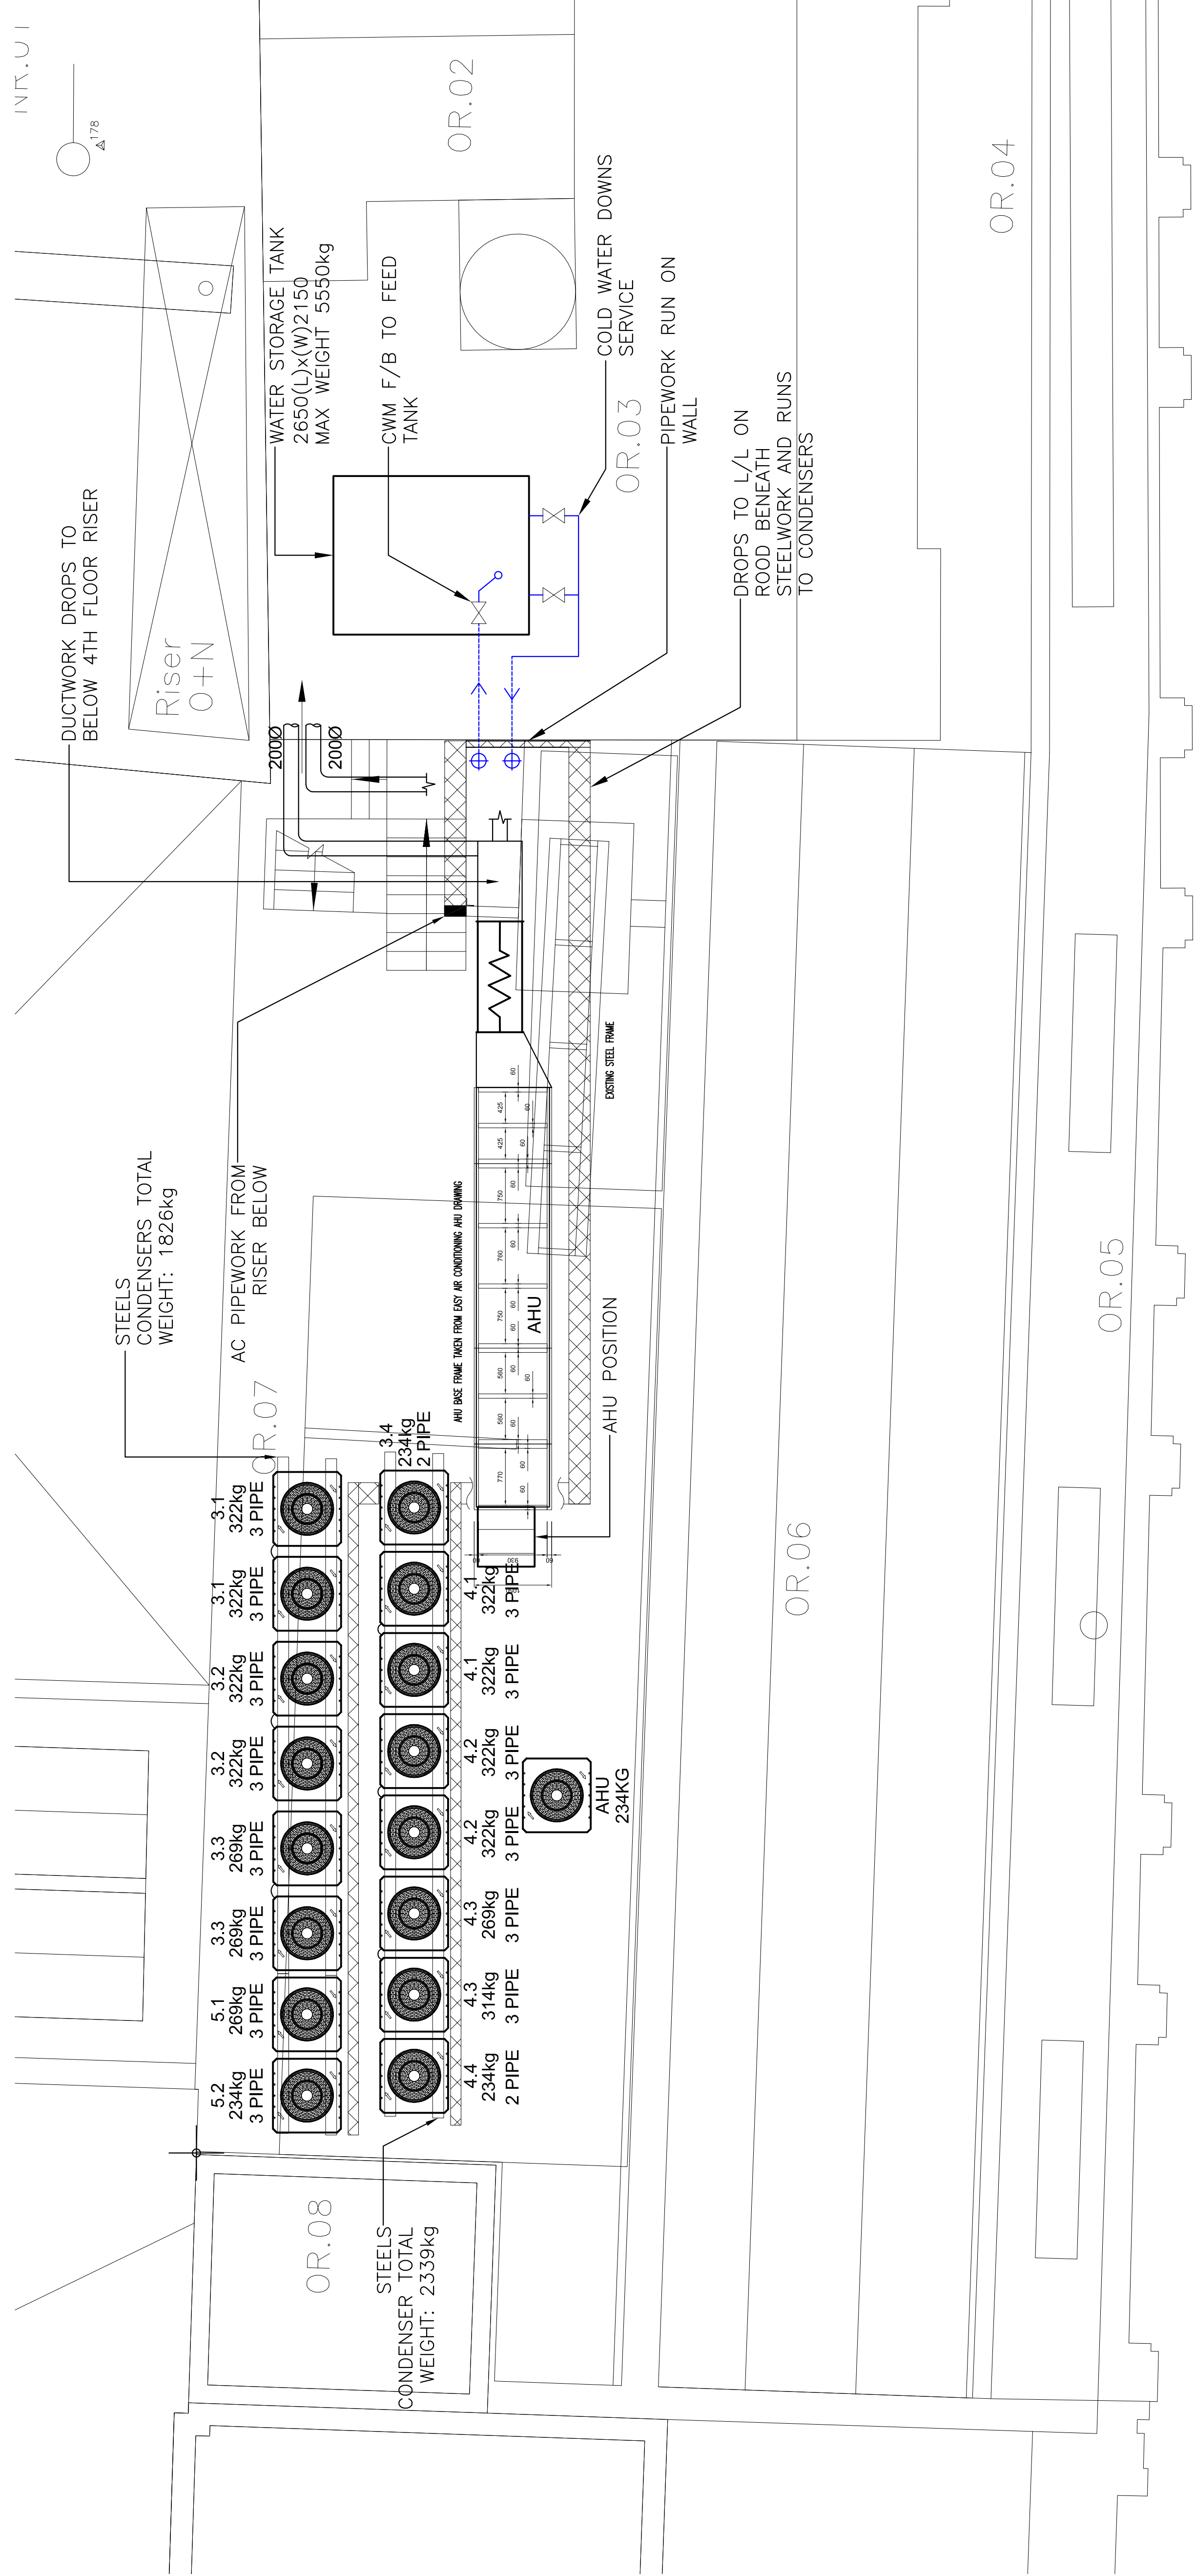

THIS DRAWING IS COMPILED FROM THE FOLLOWING INFORMATION		
TITLE	DRAWING NO.	REV.

RD RECORD DRAWING REF 31.03.15 DATE

REVISION

RECORD DRAWING

SQUARE METRE

Project: Alfred Mews

Title: Roof Mechanical Services Layout

Date:	Issue Ref:
OCTOBER 2014	-
Project No.: 10988	Scale: 1:50 @ A1
Drawn: DG	HT
Rev.:	RD

SAP/10988/M/503