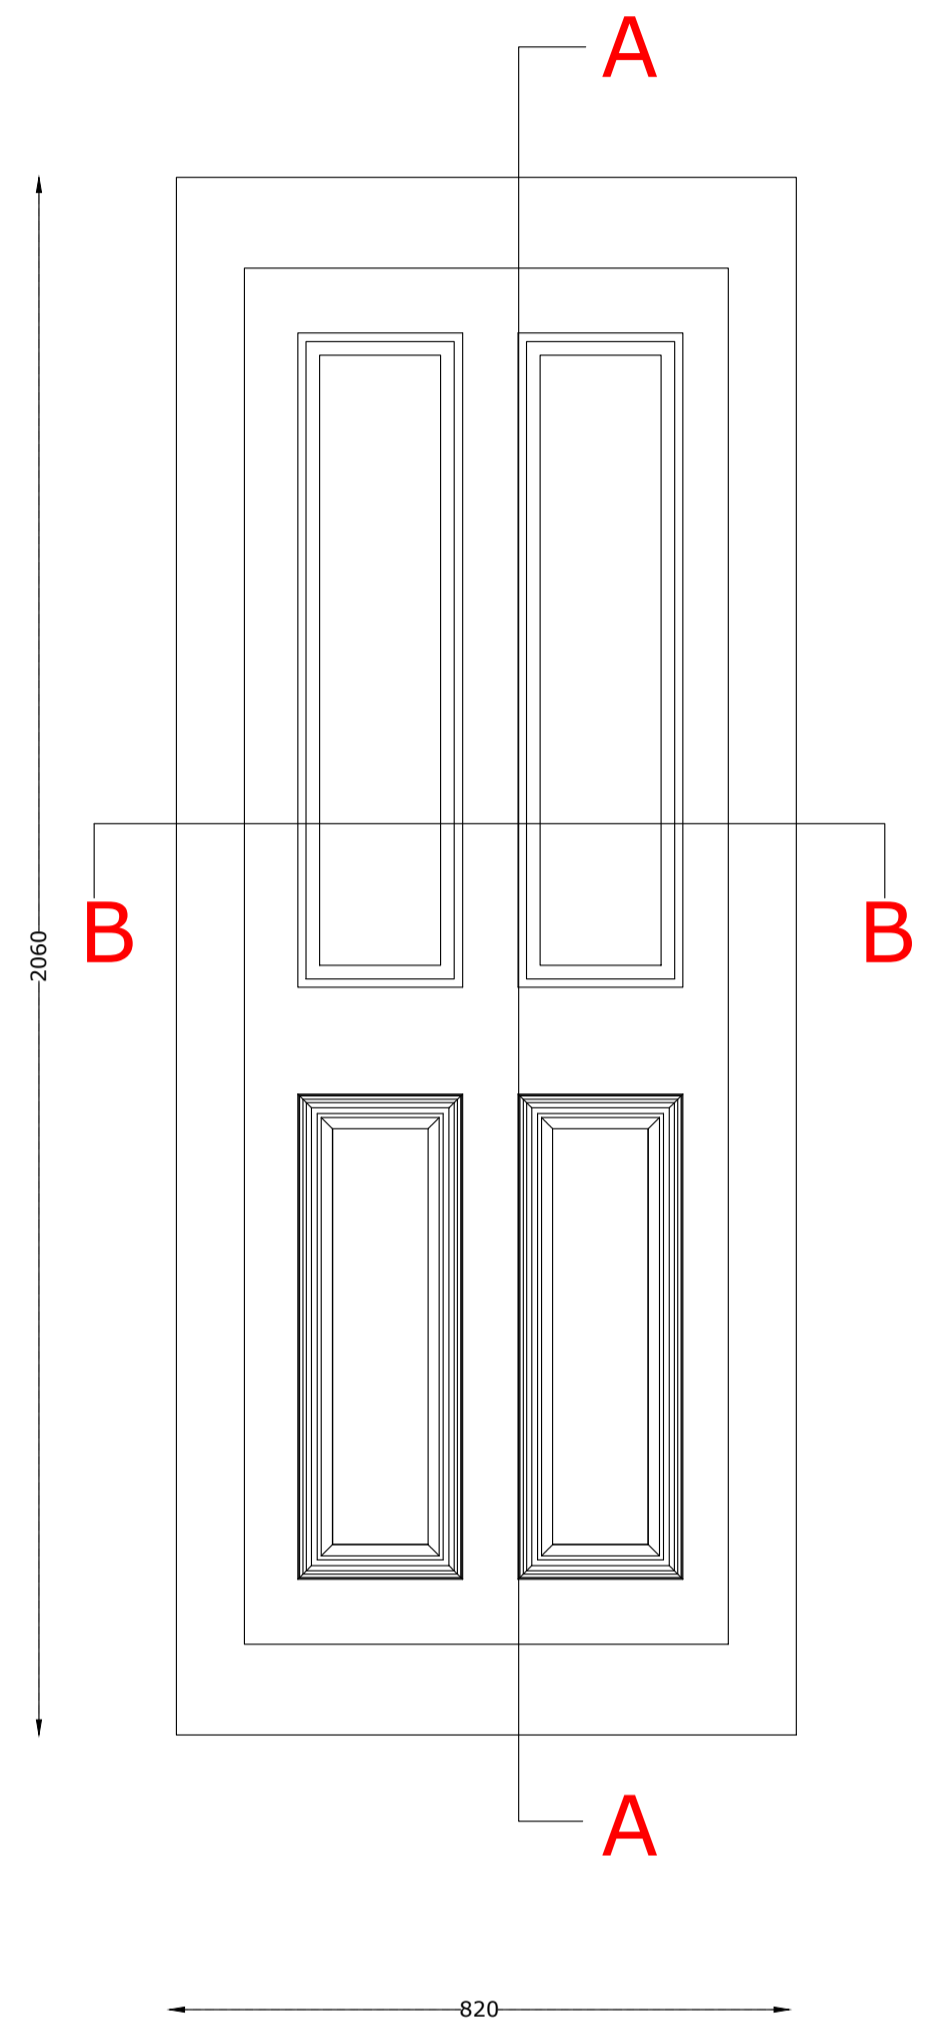

DOOR 01
Traditional Composite
Door (Chartwell Green)
Scale 1:10

SECTION A Scale 1:1

SECTION B Scale 1:1

Title: SO3111AT DOOR DETAILS

Scale: 1:10 Paper Size: A1

Date: 30/07/2015 Drawing No. 3111/PP/06