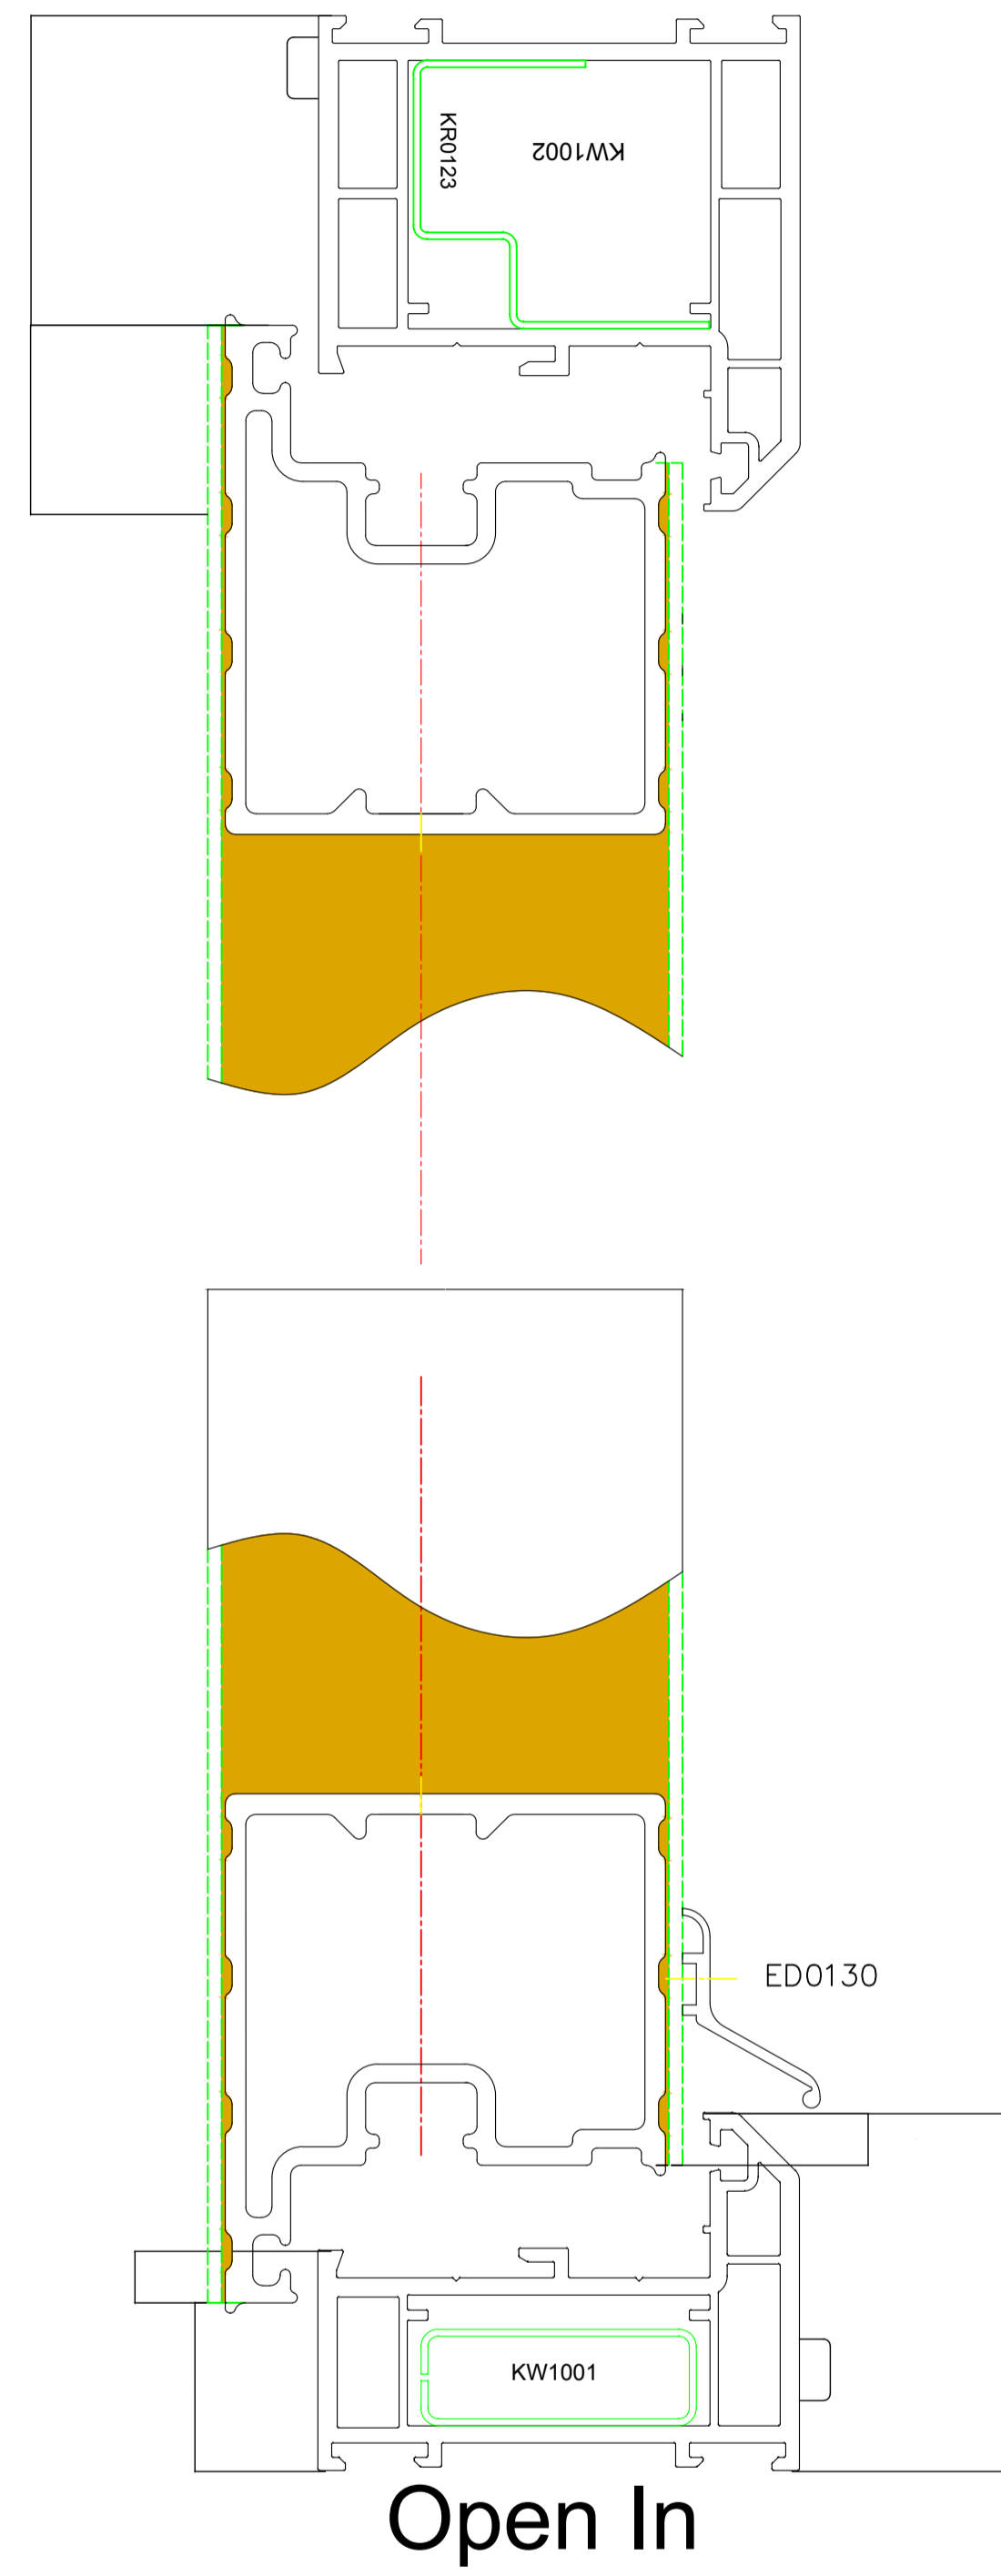

DOOR 01
Traditional Composite
Door (Chartwell Green)
Scale 1:10

SECTION A Scale 1:1

SECTION B Scale 1:1

Title: SO3111AT DOOR DETAILS

Scale: 1:10 Paper Size: A1

Date: 30/07/2015 Drawing No. 3111/PP/06