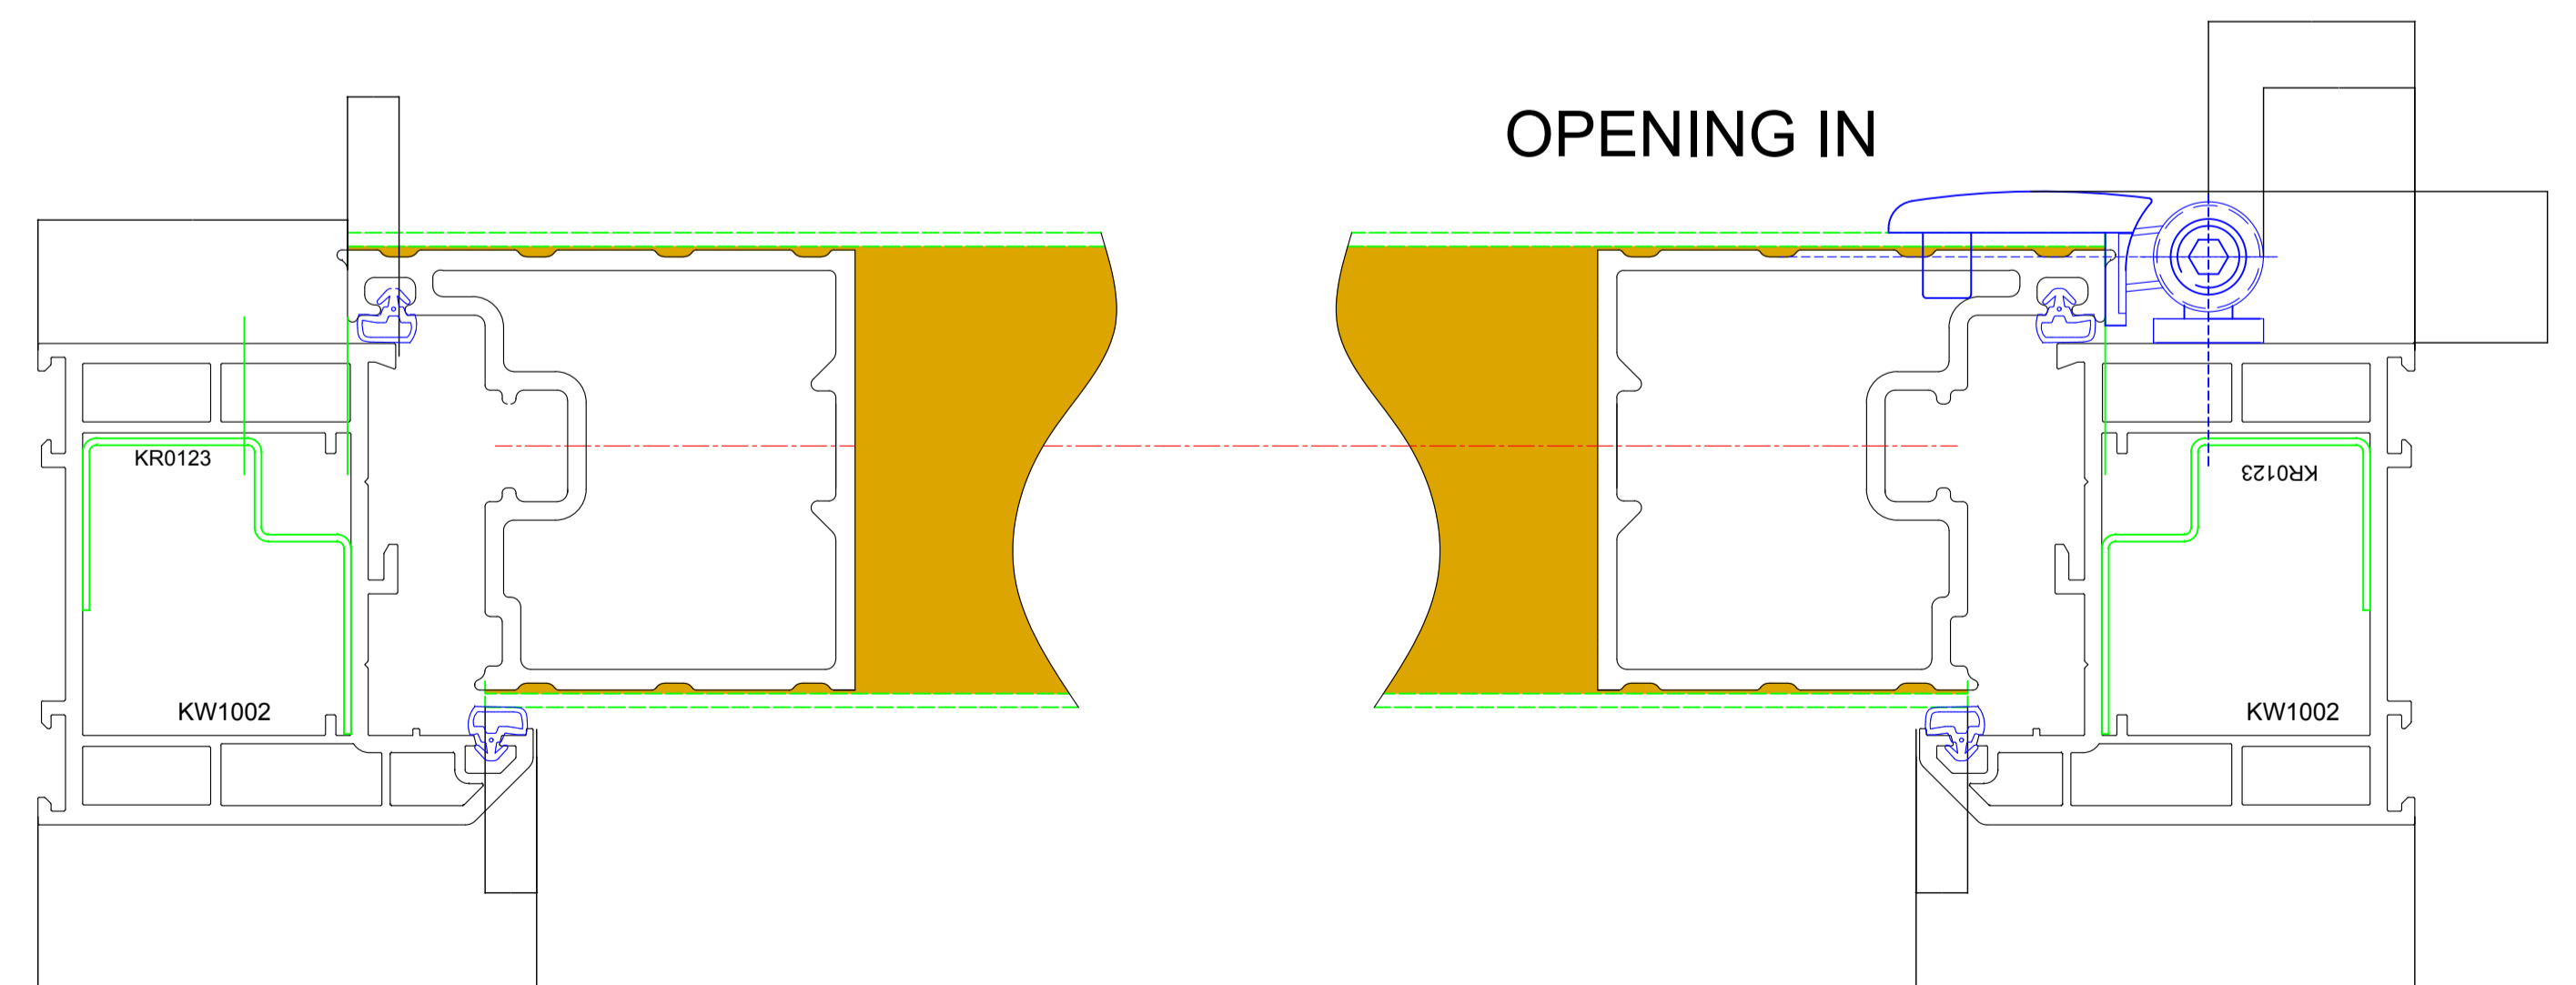

DOOR 01
Traditional Composite
Door (Chartwell Green)
Scale 1:10

SECTION A Scale 1:1

SECTION B Scale 1:1

Title: SO3111AT DOOR DETAILS

Scale: 1:10 Paper Size: A1

Date: 30/07/2015 Drawing No. 3111/PP/06