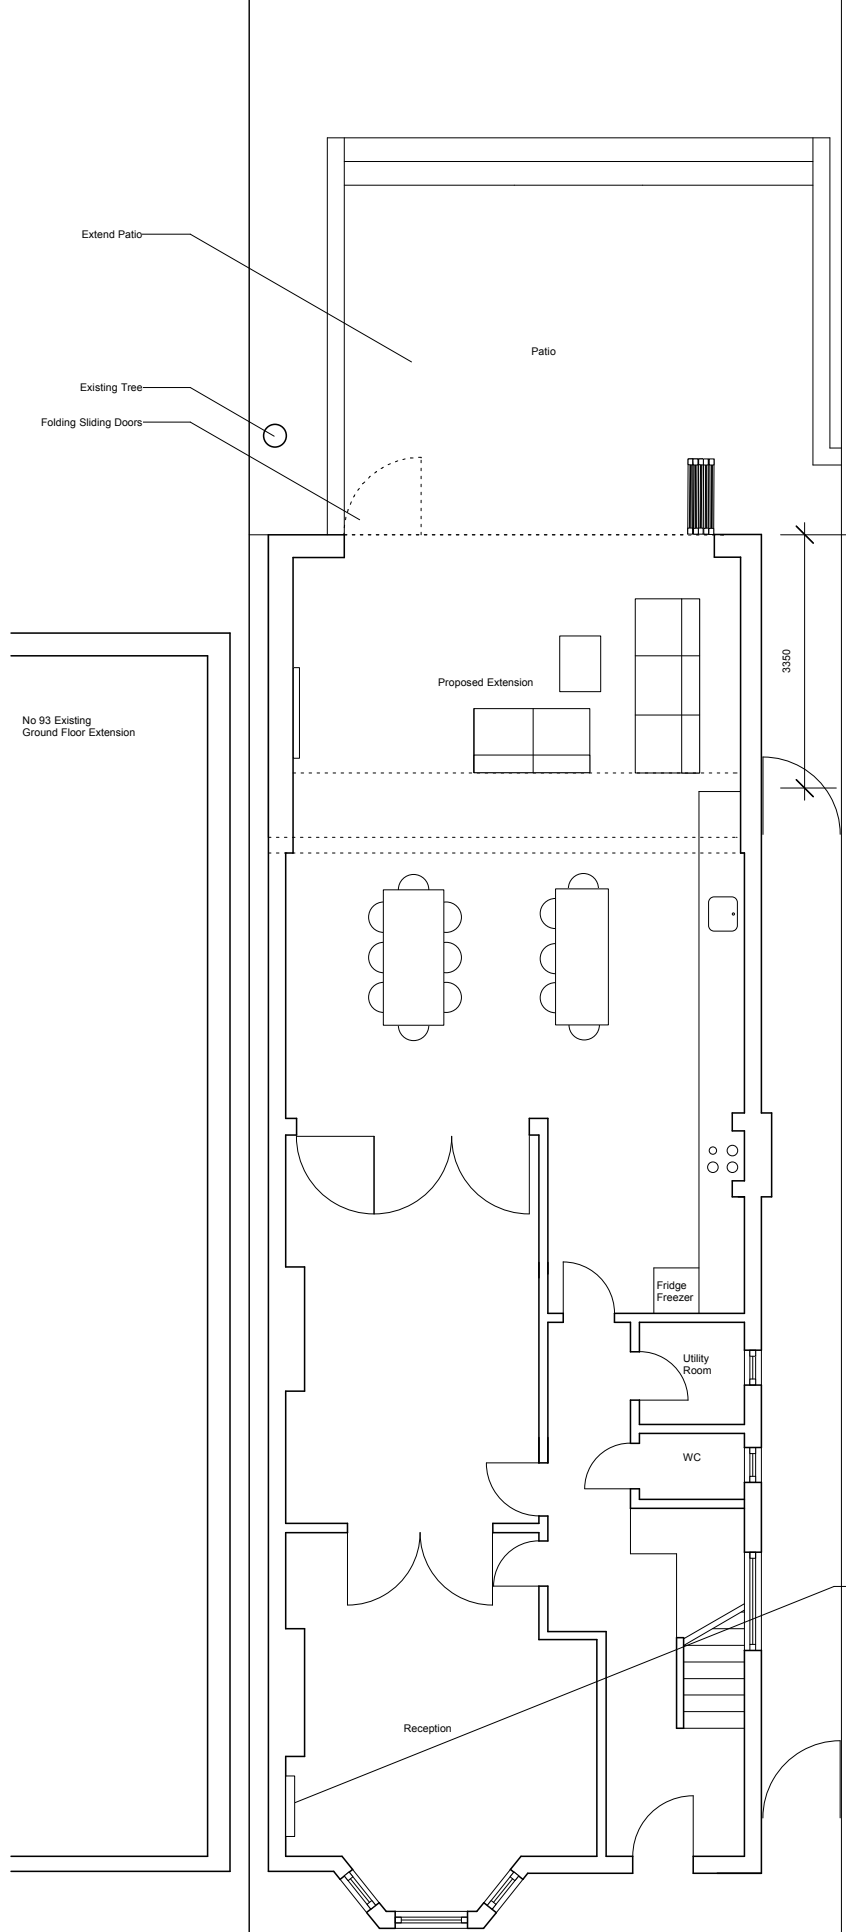

Existing Ground Floor Plan  
 Drawing Number 01\_01  
 scale 1:100,@A4 Rev A

94 Highgate West Hill  
 London N6

Room 102 ltd  
[www.room102.com](http://www.room102.com)  
[info@room102.com](mailto:info@room102.com)  
 t 020 8342 8673

please note:  
 all measurements to be checked on site

Existing First Floor Plan  
Drawing Number 01\_02  
scale 1:100,@A4 Rev A

94 Highgate West Hill  
London N6

Room 102 ltd  
www.room102.com  
info@room102.com  
t 020 8342 8673

please note:  
all measurements to be checked on site

Existing Roof Plan  
Drawing Number 01\_03  
scale 1:100,@A4 Rev A

94 Highgate West Hill  
London N6

Room 102 ltd  
www.room102.com  
info@room102.com  
t 020 8342 8673

Existing Rear and Side Elevation  
 Drawing Number 01\_04  
 scale 1:100,@A4 Rev A

94 Highgate West Hill  
 London N6

Room 102 ltd  
 www.room102.com  
 info@room102.com  
 t 020 8342 8673

Option 1

Proposed Ground Floor Plan  
 Drawing Number 02\_01  
 scale 1:100,@A4 Rev A