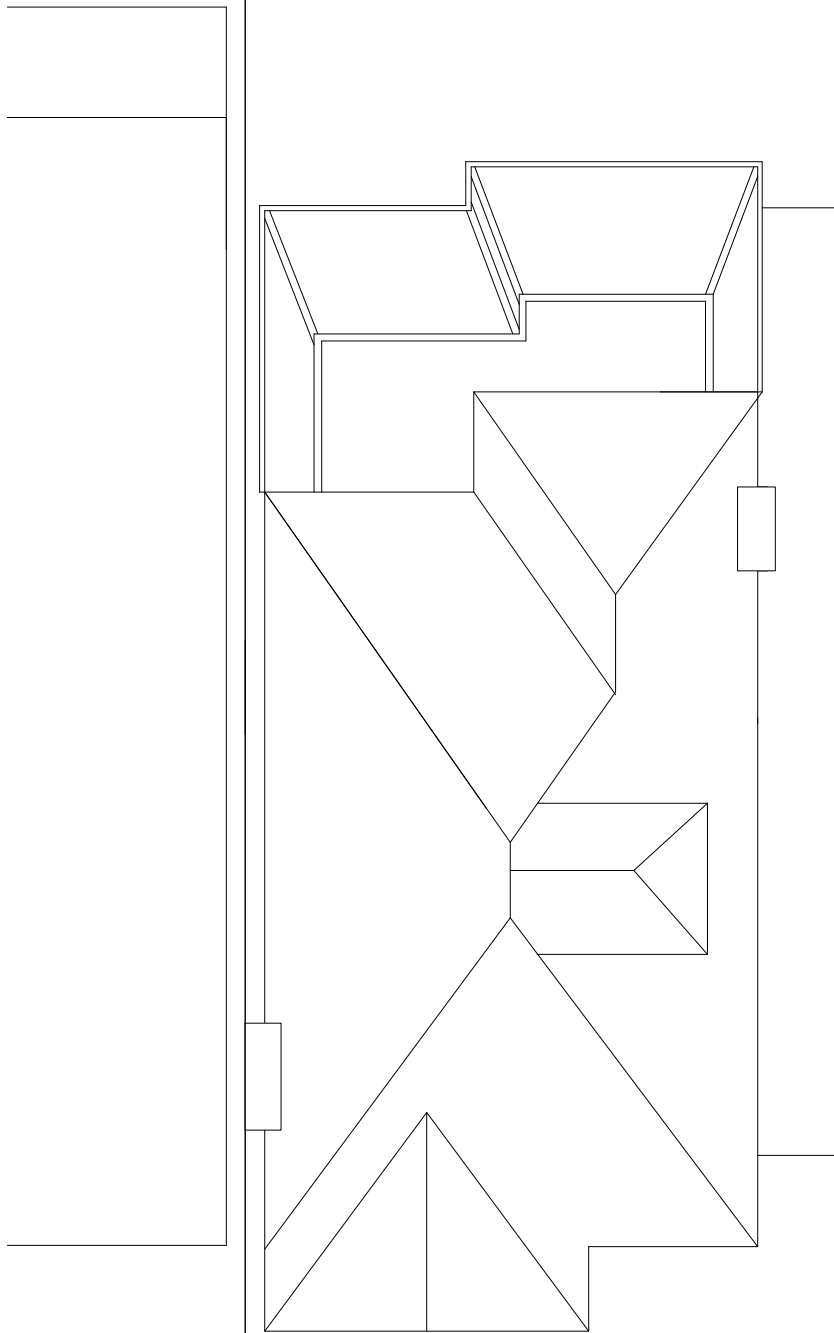

Existing Ground Floor Plan  
 Drawing Number 01\_01  
 scale 1:100,@A4 Rev A

94 Highgate West Hill  
 London N6

Room 102 ltd  
[www.room102.com](http://www.room102.com)  
[info@room102.com](mailto:info@room102.com)  
 t 020 8342 8673

please note:  
 all measurements to be checked on site

Existing First Floor Plan  
Drawing Number 01\_02  
scale 1:100,@A4 Rev A

94 Highgate West Hill  
London N6

Room 102 ltd  
www.room102.com  
info@room102.com  
t 020 8342 8673

please note:  
all measurements to be checked on site

Existing Roof Plan  
Drawing Number 01\_03  
scale 1:100,@A4 Rev A

94 Highgate West Hill  
London N6

Room 102 ltd  
www.room102.com  
info@room102.com  
t 020 8342 8673