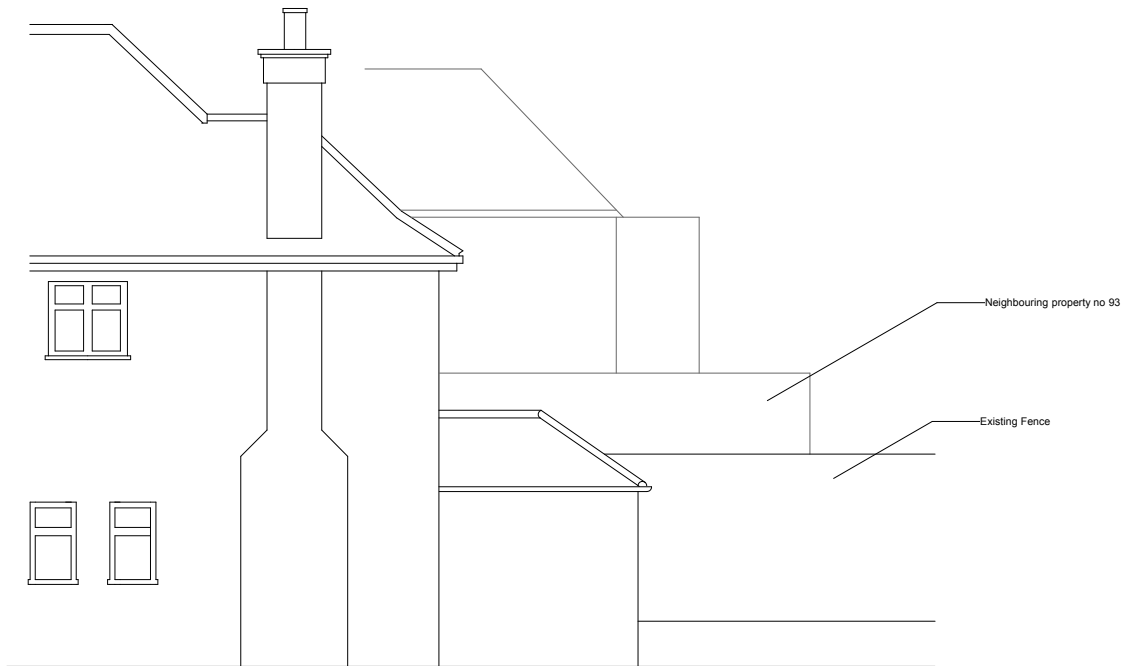

Existing Rear and Side Elevation  
 Drawing Number 01\_04  
 scale 1:100,@A4 Rev A

94 Highgate West Hill  
 London N6

Room 102 ltd  
 www.room102.com  
 info@room102.com  
 t 020 8342 8673

Option 1

Proposed Ground Floor Plan  
 Drawing Number 02\_01  
 scale 1:100,@A4 Rev A