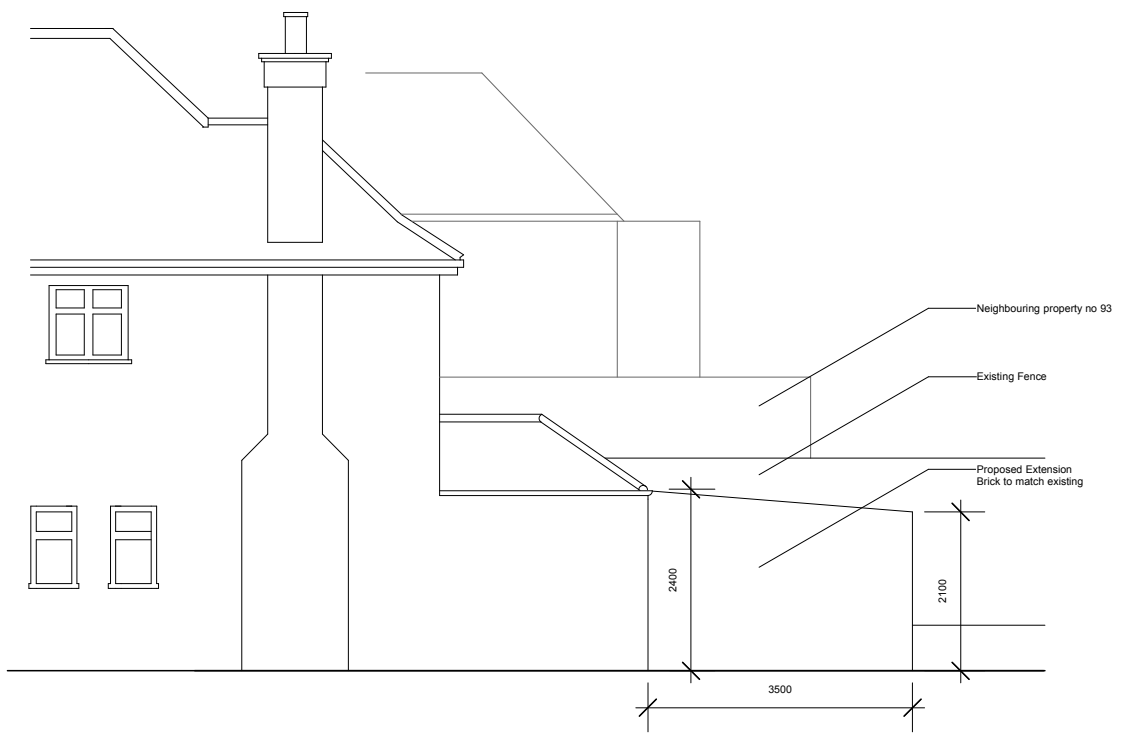

Proposed Roof Plan  
Drawing Number 02\_03  
scale 1:100,@A4 Rev A

94 Highgate West Hill  
London N6

Room 102 ltd  
www.room102.com  
info@room102.com  
t 020 8342 8673

please note:  
all measurements to be checked on site

Proposed Rear and Side Elevation  
 Drawing Number 02\_04  
 scale 1:100, @A4 Rev A

94 Highgate West Hill  
 London N6

Room 102 ltd  
 www.room102.com  
 info@room102.com  
 t 020 8342 8673

please note:  
 all measurements to be checked on site