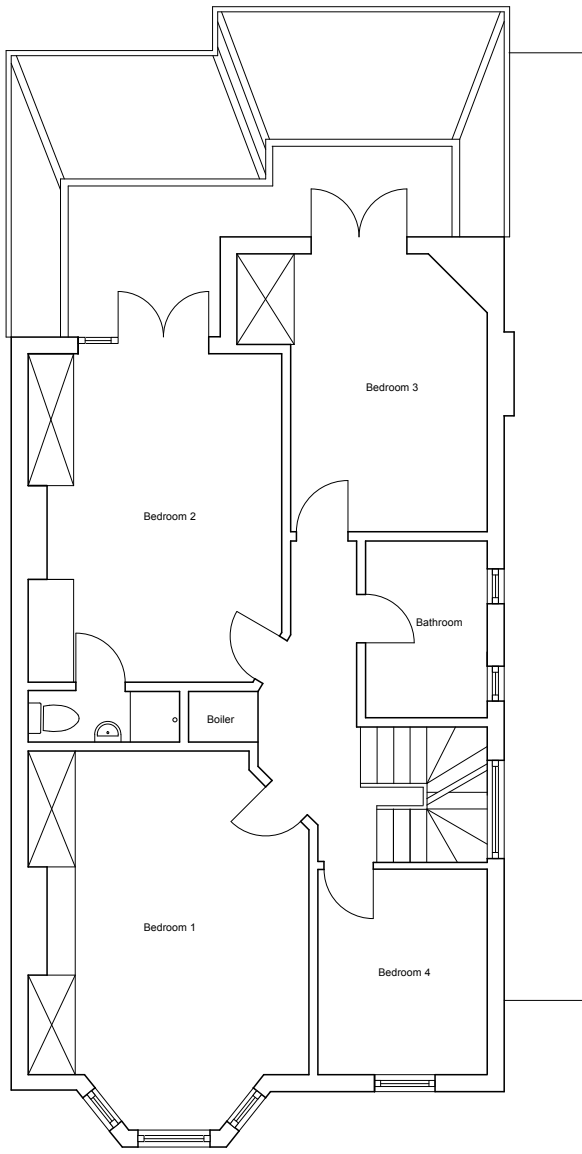

Existing Ground Floor Plan  
 Drawing Number 01\_01  
 scale 1:100,@A4 Rev A

94 Highgate West Hill  
 London N6

Room 102 ltd  
[www.room102.com](http://www.room102.com)  
[info@room102.com](mailto:info@room102.com)  
 t 020 8342 8673

please note:  
 all measurements to be checked on site

Existing First Floor Plan  
Drawing Number 01\_02  
scale 1:100,@A4 Rev A

94 Highgate West Hill  
London N6

Room 102 ltd  
www.room102.com  
info@room102.com  
t 020 8342 8673

please note:  
all measurements to be checked on site

Existing Roof Plan  
Drawing Number 01\_03  
scale 1:100,@A4 Rev A

94 Highgate West Hill  
London N6

Room 102 ltd  
www.room102.com  
info@room102.com  
t 020 8342 8673

Existing Rear and Side Elevation  
 Drawing Number 01\_04  
 scale 1:100,@A4 Rev A

94 Highgate West Hill  
 London N6

Room 102 ltd  
 www.room102.com  
 info@room102.com  
 t 020 8342 8673

Option 1

Proposed Ground Floor Plan  
 Drawing Number 02\_01  
 scale 1:100,@A4 Rev A