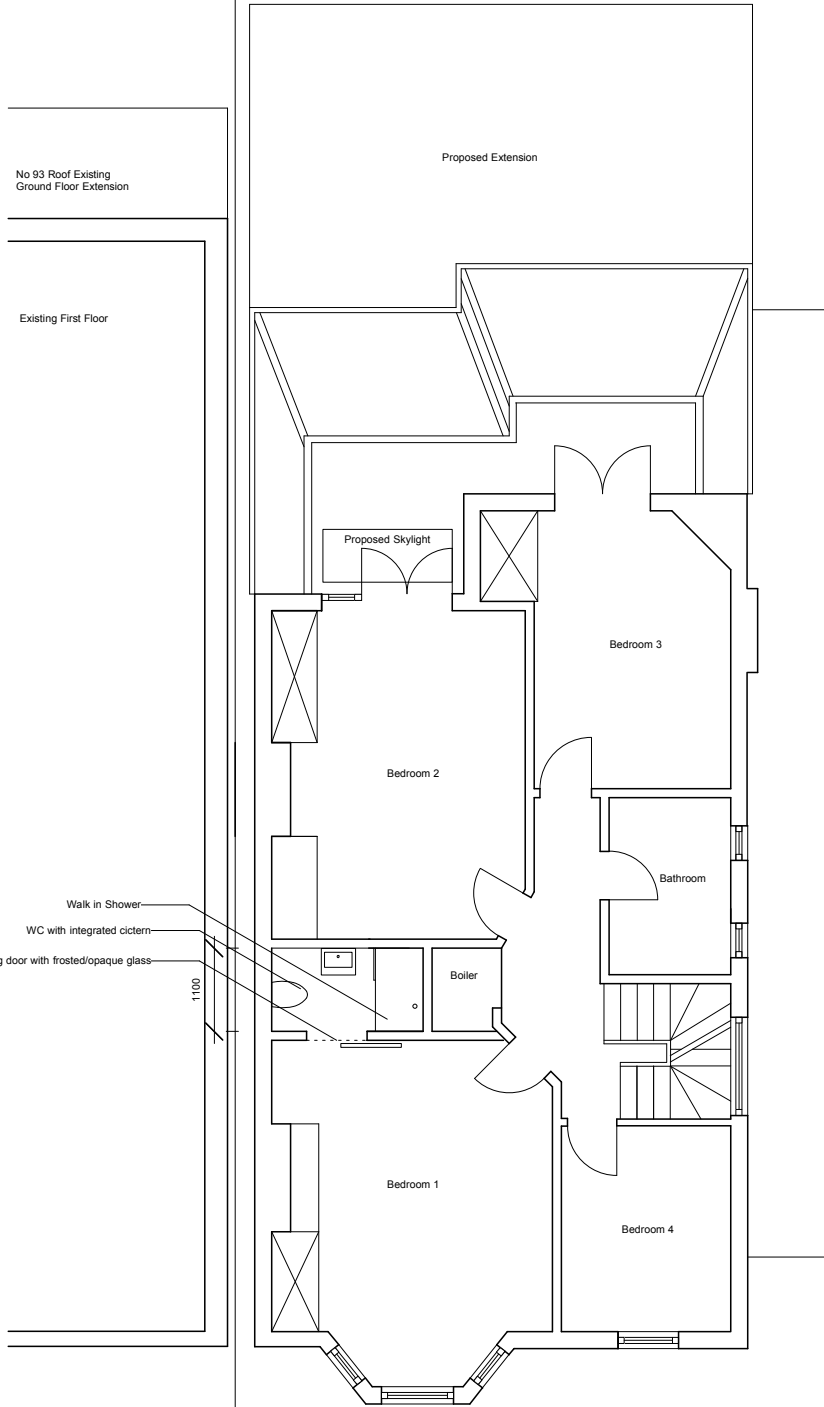

please note:  
all measurements to be checked on site

Existing Roof Plan  
Drawing Number 01\_03  
scale 1:100,@A4 Rev A

94 Highgate West Hill  
London N6

Room 102 ltd  
www.room102.com  
info@room102.com  
t 020 8342 8673

Existing Rear and Side Elevation  
 Drawing Number 01\_04  
 scale 1:100,@A4 Rev A

94 Highgate West Hill  
 London N6

Room 102 ltd  
 www.room102.com  
 info@room102.com  
 t 020 8342 8673

Option 1

Proposed Ground Floor Plan  
 Drawing Number 02\_01  
 scale 1:100,@A4 Rev A

94 Highgate West Hill  
 London N6

Room 102 ltd  
 www.room102.com  
 info@room102.com  
 t 020 8342 8673

please note:  
 all measurements to be checked on site

Proposed First Floor Plan  
 Drawing Number 02\_02  
 scale 1:100,@A4 Rev A

Proposed Roof Plan  
Drawing Number 02\_03  
scale 1:100,@A4 Rev A

94 Highgate West Hill  
London N6

Room 102 ltd  
www.room102.com  
info@room102.com  
t 020 8342 8673

please note:  
all measurements to be checked on site