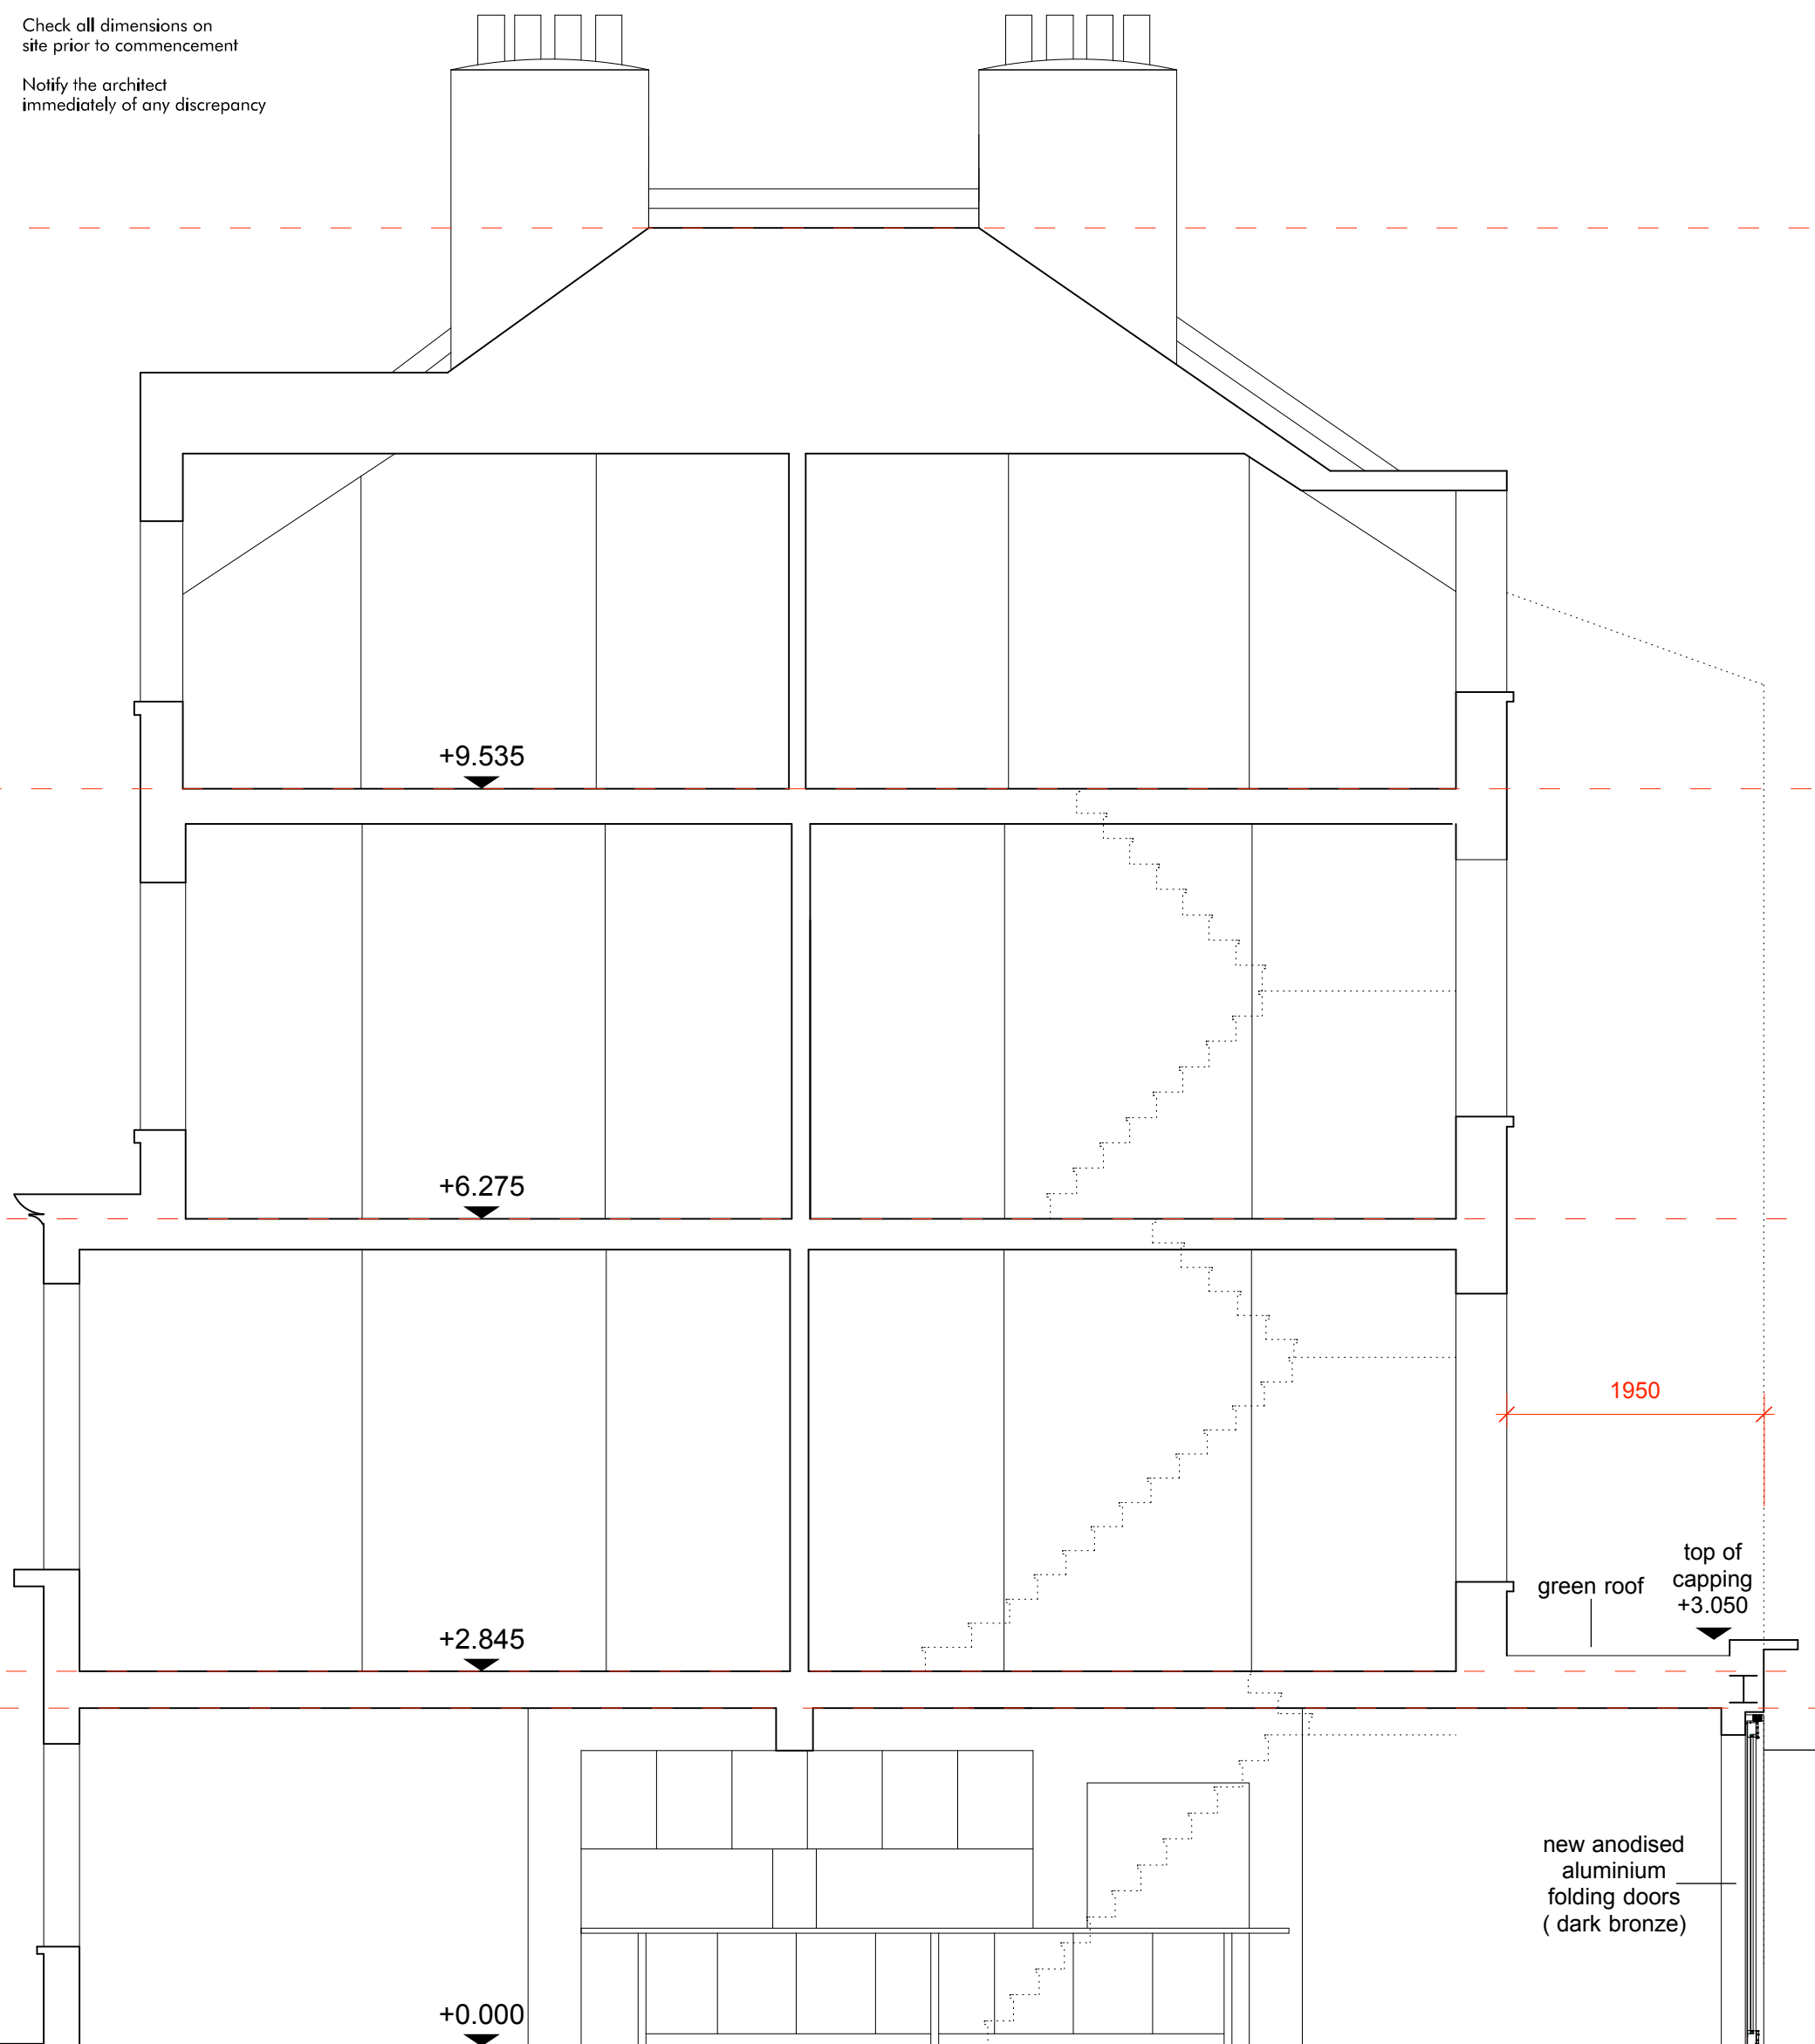

Do not scale off drawing!
Work only to noted dimensions

Check all dimensions on
site prior to commencement

Notify the architect
immediately of any discrepancy

Notes:

Project:
69 Dartmouth Park Road
Drawing Title:
Section A
Proposed

Drawing No.:	1503DART_1340	Revision:	-
Scale@A1:	100	Scale@A3:	50
Scale@A2:	50	Rev. Date:	-
Drawn:	RP	First Drawn:	14.07.15
Checked:	RP	Checked:	RP

ROMAN PARDON
ARCHITECTURE & DESIGN