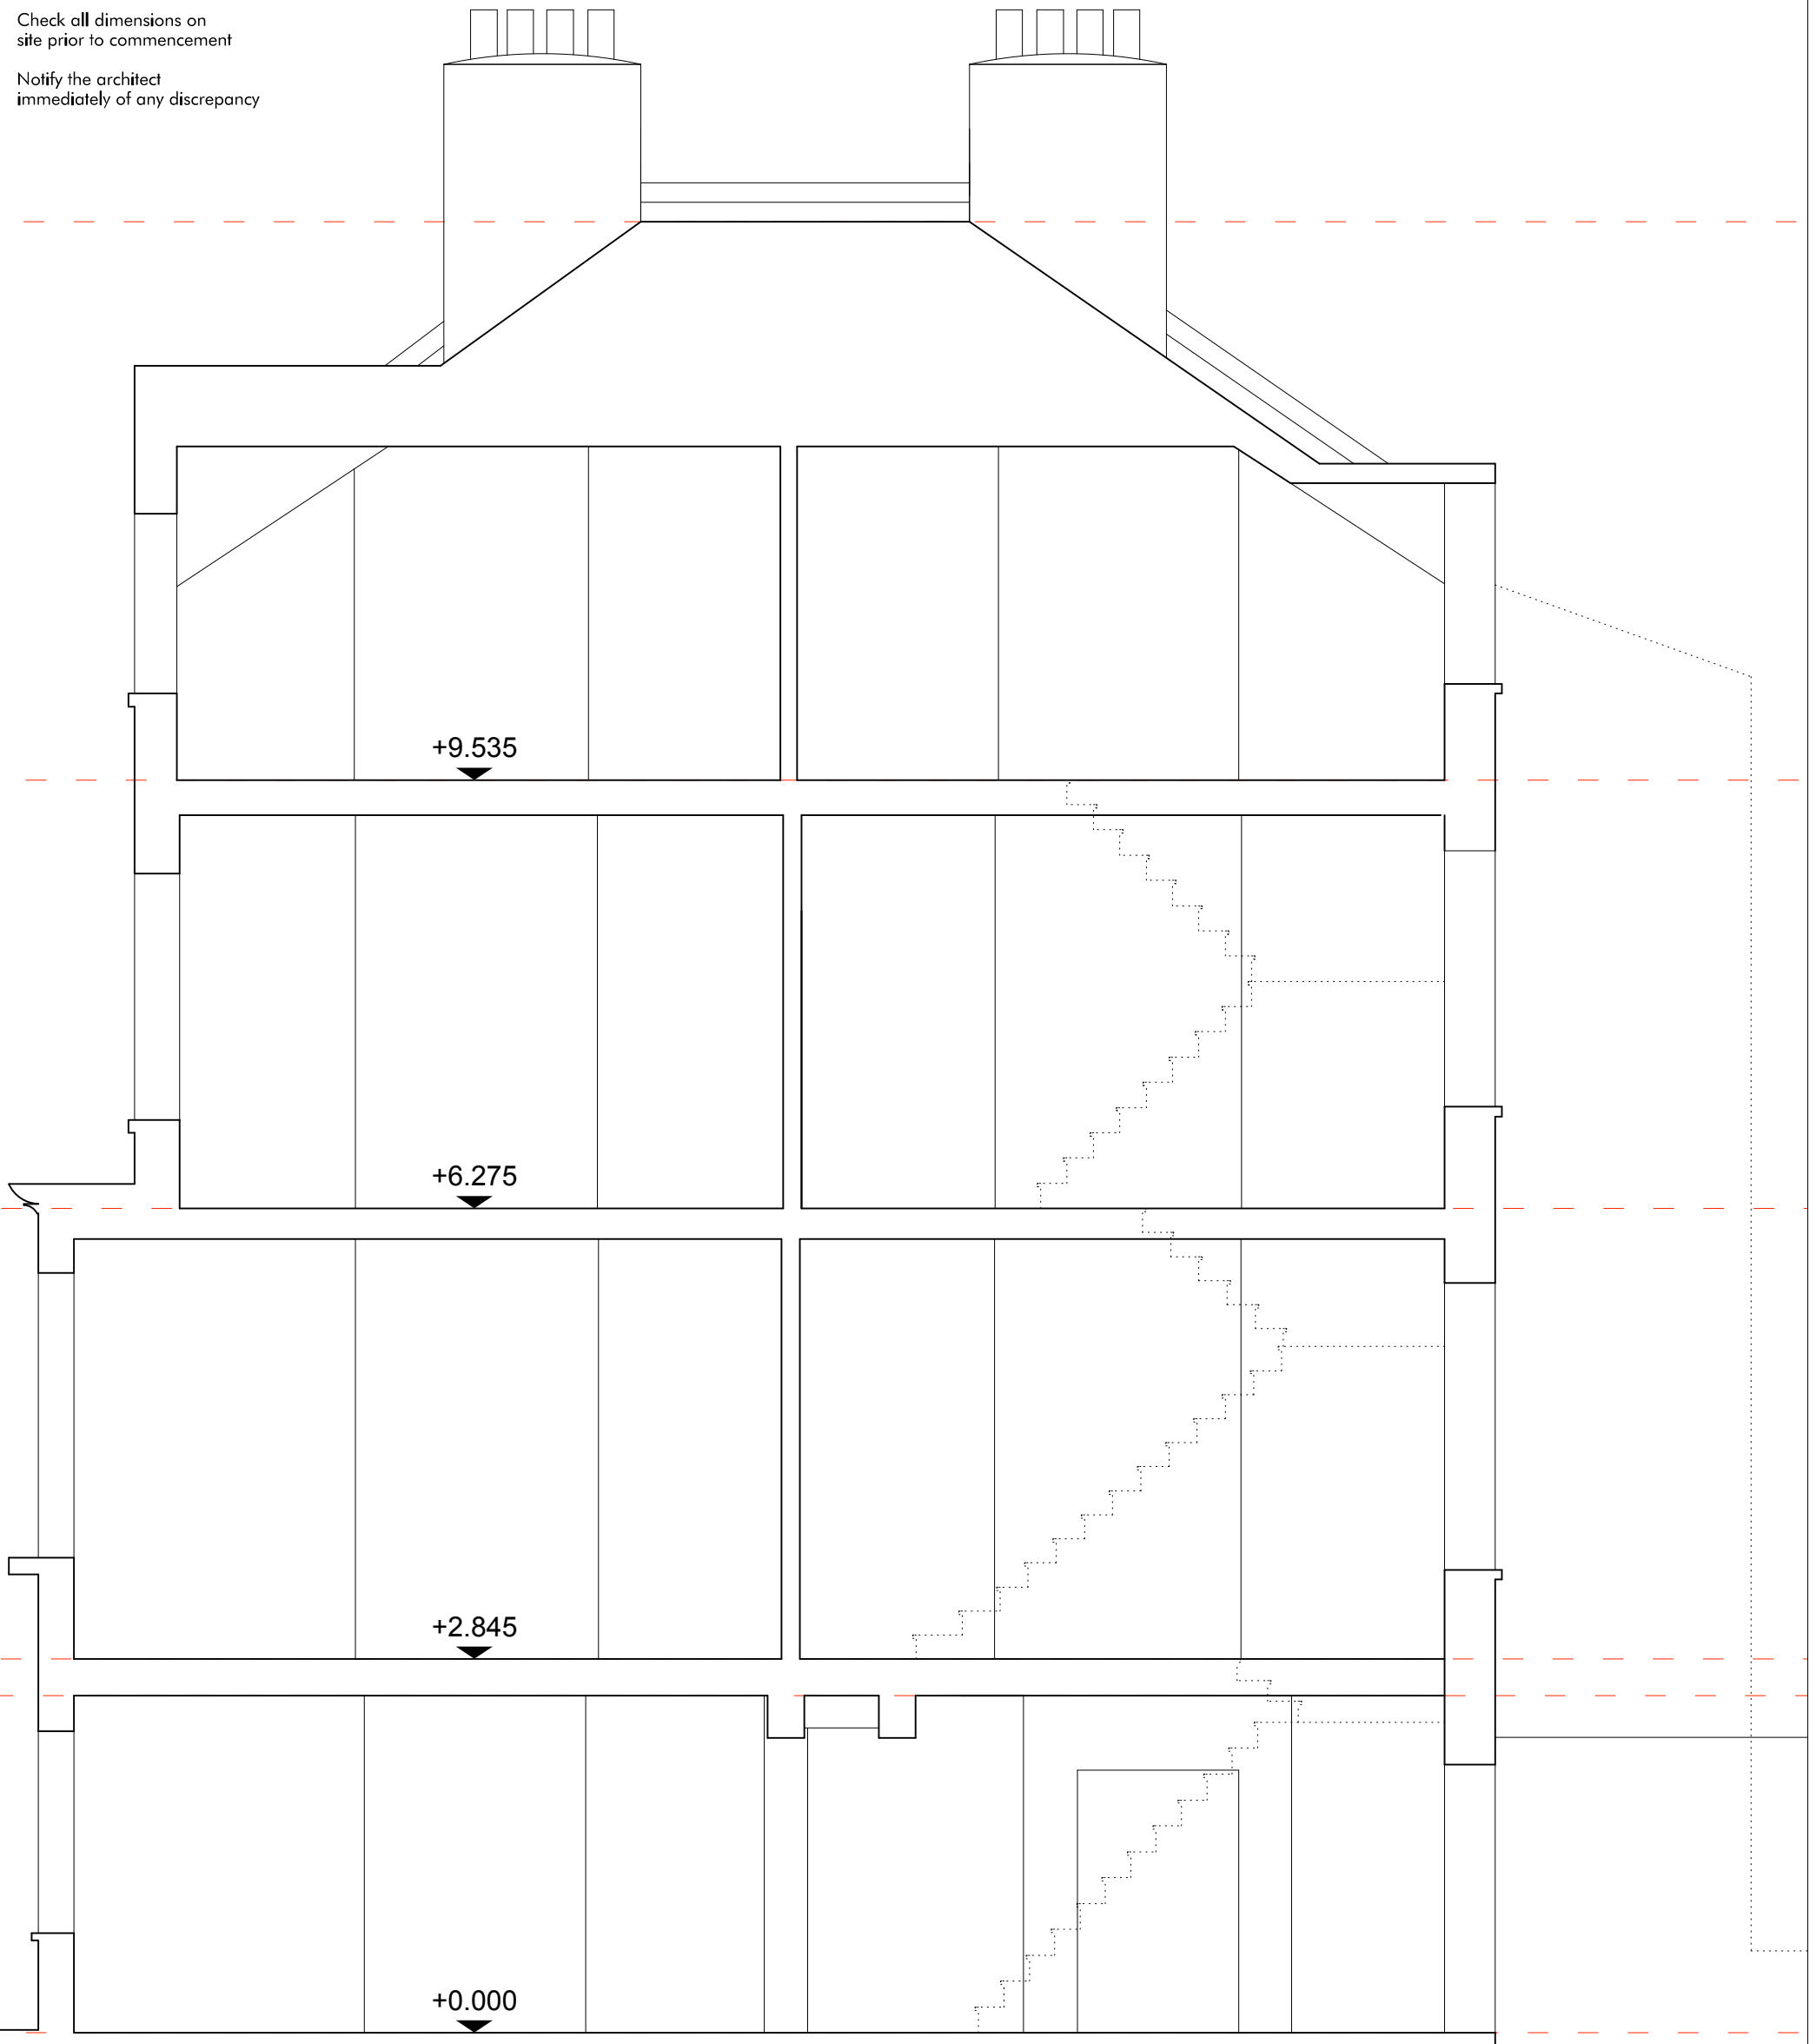

Do not scale off drawing!
Work only to noted dimensions

Check all dimensions on
site prior to commencement

Notify the architect
immediately of any discrepancy

Notes:

Project:
69 Dartmouth Park Road
Drawing Title:
Section A
Existing

Drawing No.:	1503DART_1034	Revision:	-
Scale@A1:	100	Scale@A3:	50
Scale@A2:	50	Rev. Date:	-
Drawn:	RP	First Drawn:	14.07.15
Checked:	RP	Checked:	RP

ROMAN PARDON
ARCHITECTURE & DESIGN