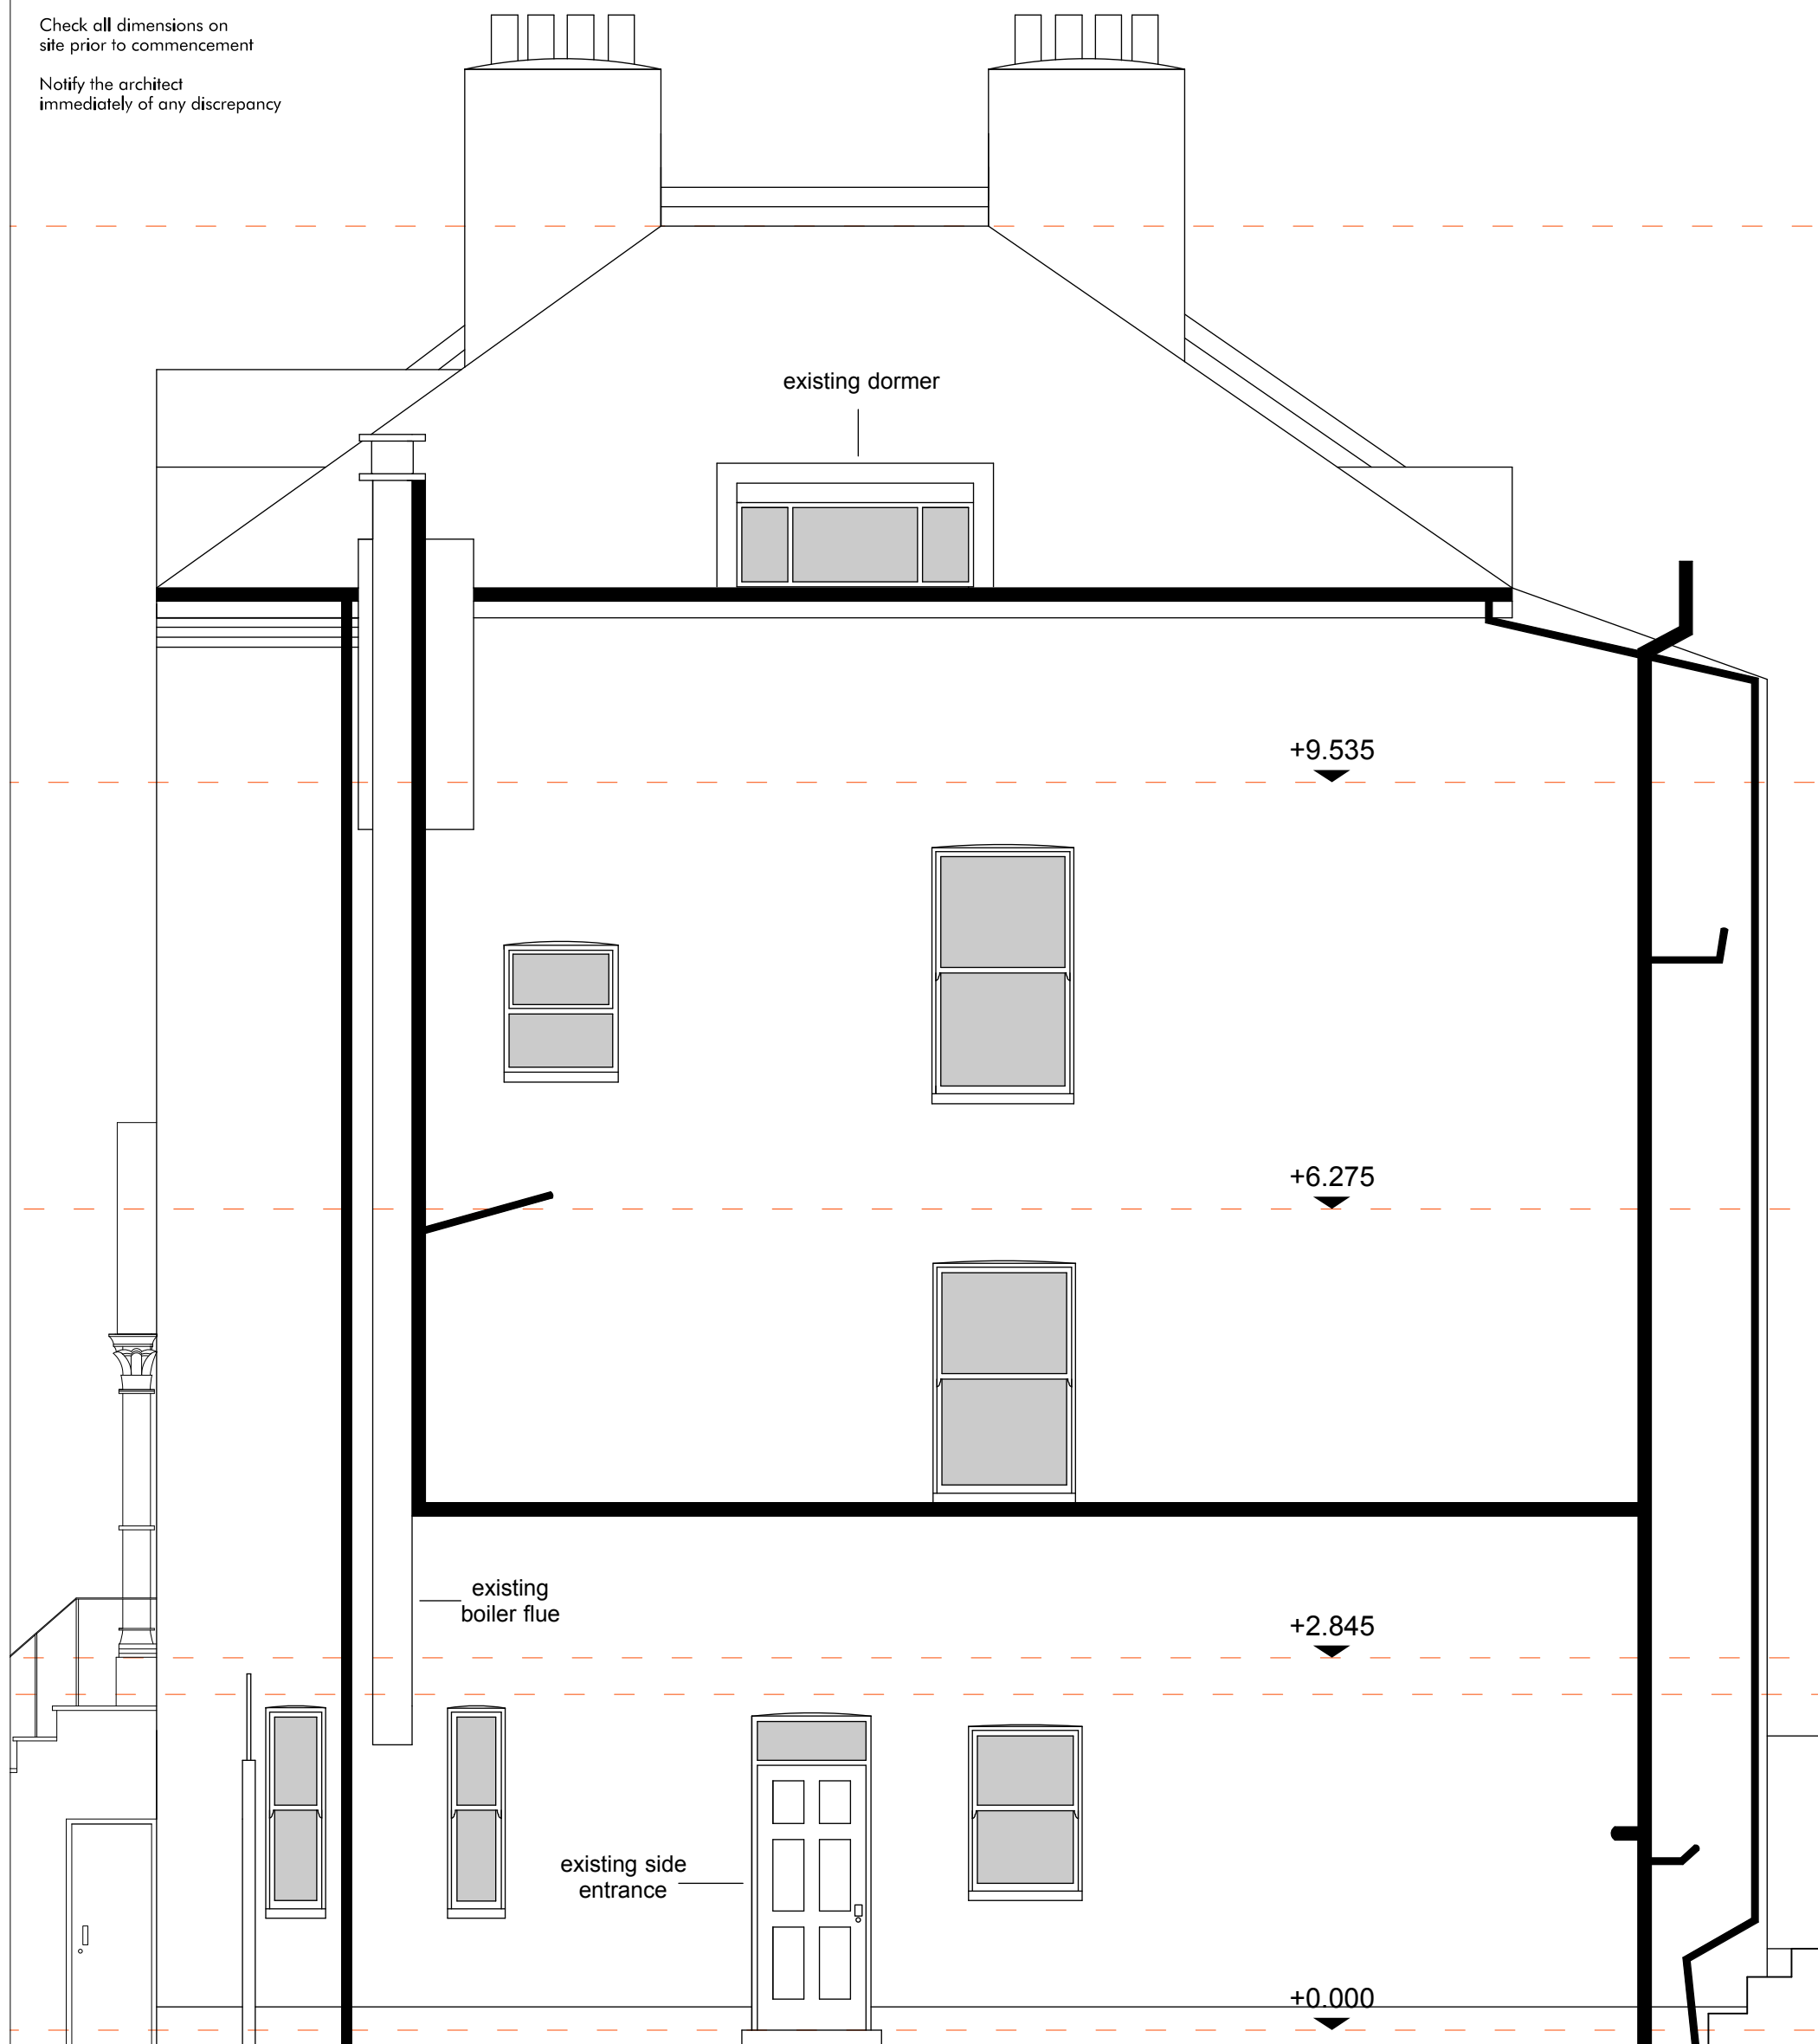

Do not scale off drawing!
Work only to noted dimensions

Check all dimensions on
site prior to commencement

Notify the architect
immediately of any discrepancy

Notes:

Project:
69 Dartmouth Park Road
Drawing Title:
Side Elevation
Existing

Drawing No.:	1503DART_1024	Revision:	-
Scale@A1:	100	Scale@A3:	50
Scale@A3:	50	Rev. Date:	-
Drawn:	RP	First Drawn:	14.07.15
Checked:	RP	Checked:	RP

ROMAN PARDON
ARCHITECTURE & DESIGN