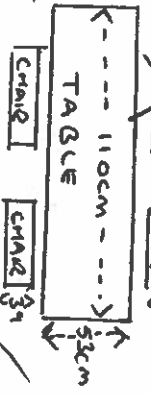

WINDOW

DOOR

WINDOW

4 CAMDEN RD
SUBWAY
NWI 9DL

170cm

100cm

233cm

210cm

PRIVATE FORECOSE

CHAIR

CHAIR

~~CHAIR~~

CHAIR

328cm

260cm

70cm