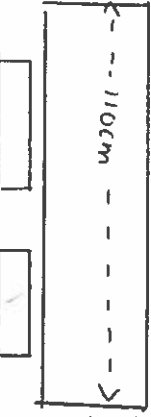

WINDOW

DOOR

WINDOW

4 CAMDEN RD
SUBWAY
NWI 9DL

170cm

100cm

233cm

210cm

PRIVATE FORECOSE

CHAIR

CHAIR

~~CHAIR~~

CHAIR

328cm

260cm

70cm