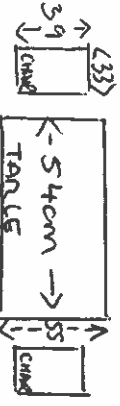

WINDOW

DOOR

WINDOW

4 CAMDEN RD
SUBWAY
NWI 9DL

170cm

100cm

233cm

210cm

PRIVATE FORECOSE

CHAIR

CHAIR

~~CHAIR~~

CHAIR

328cm

260cm

70cm