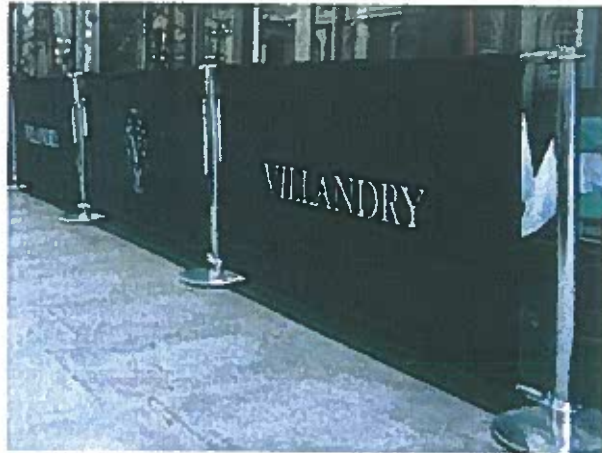

The total height of the barrier posts are 1000mm.
The size of the barrier screens (material) is 860mm.

Barrier Post

Barrier Screens

Trust this helps. Happy to help if there are any other questions.

k

IDEAS LIST