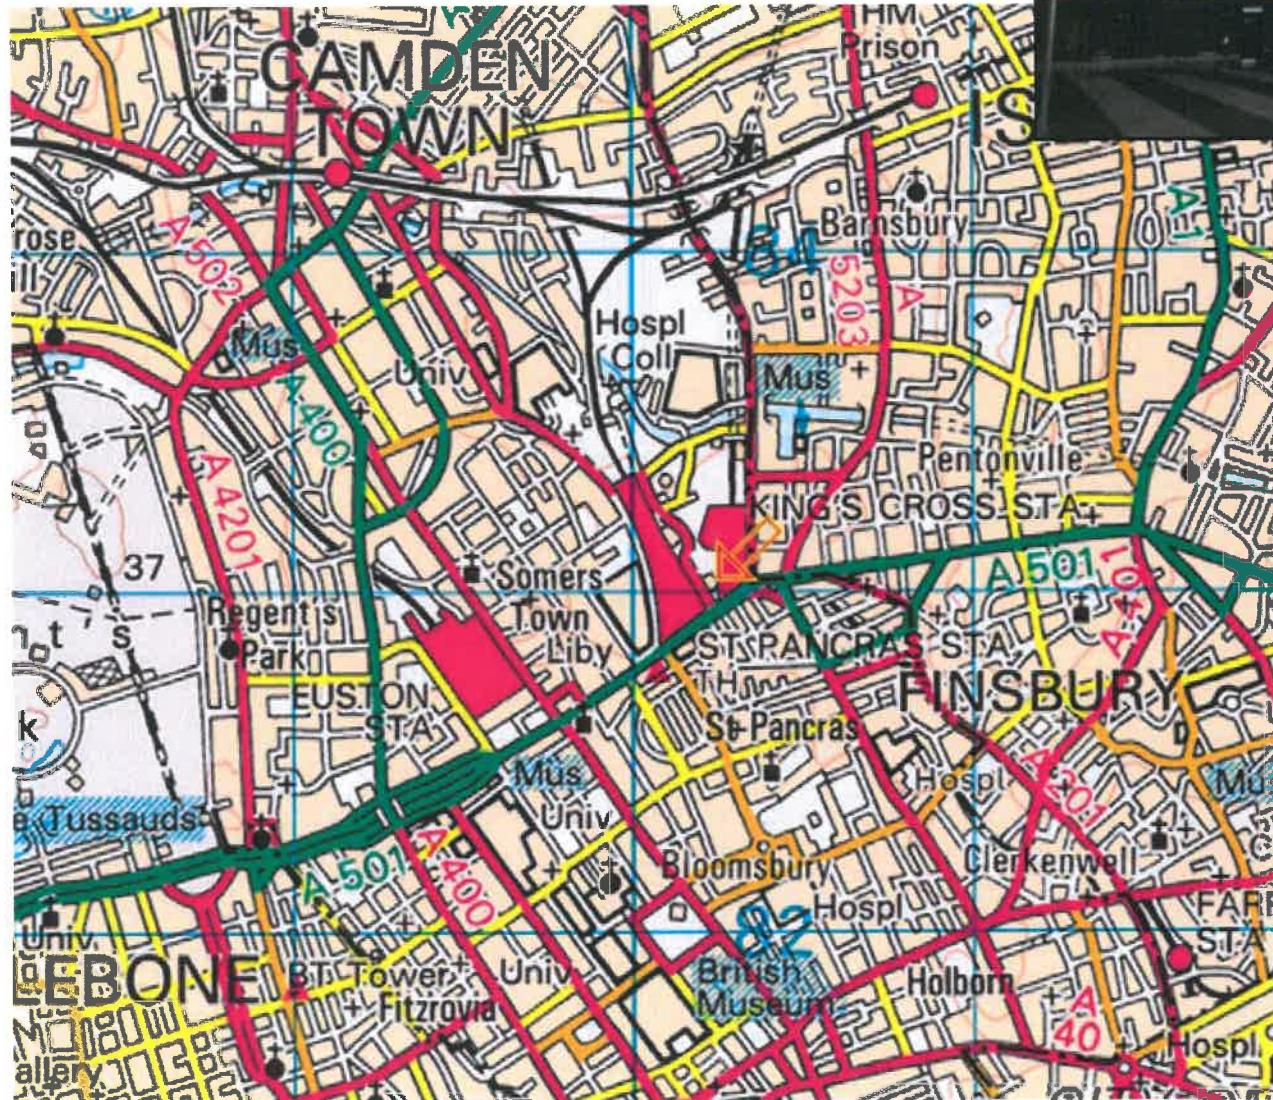

SITE PHOTOGRAPH

OS LOCATION MAP
SCALE 1:50000 @ A3