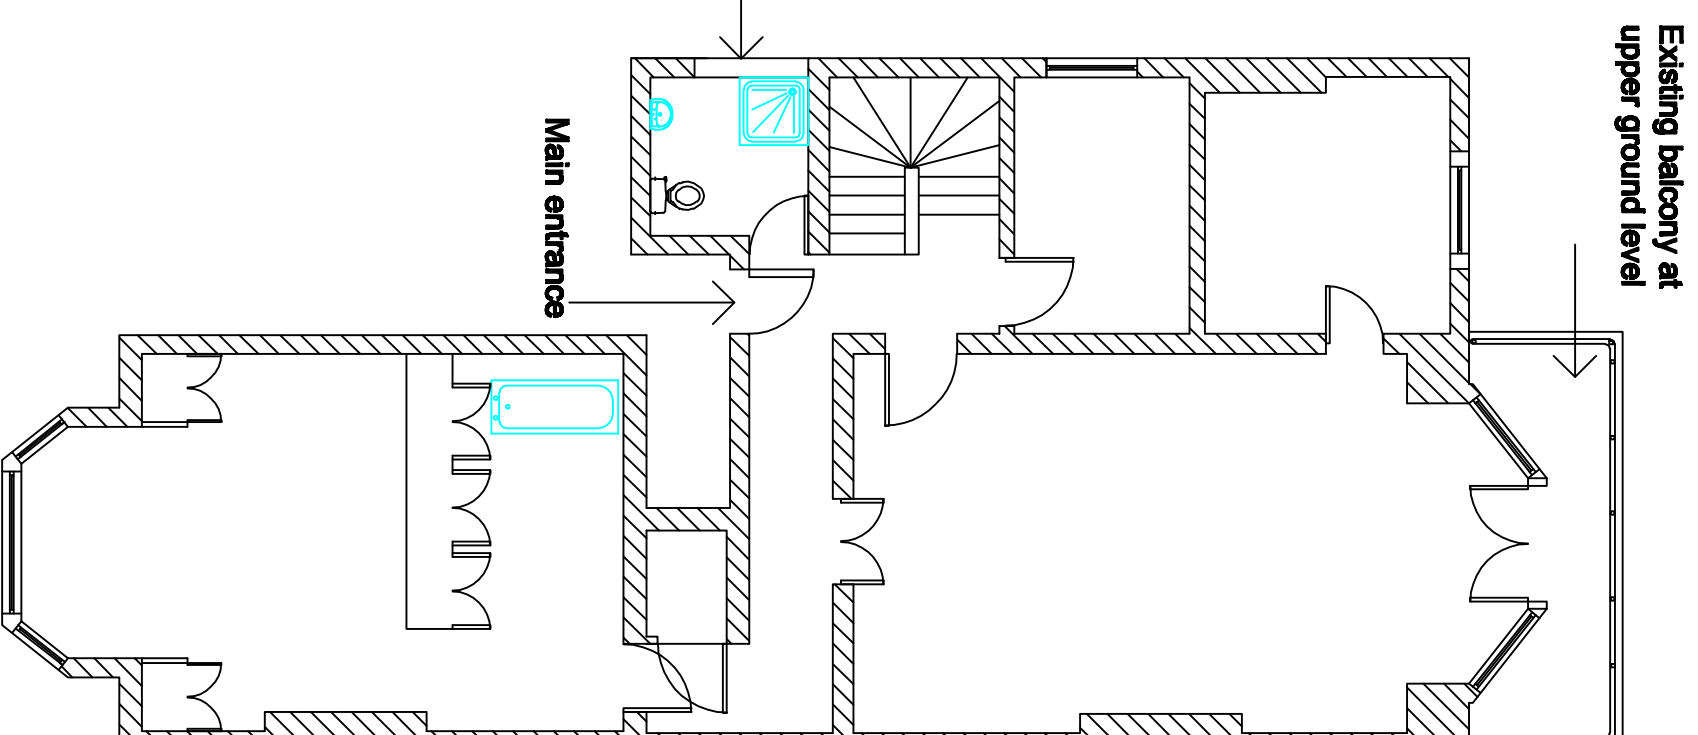

Ground floor

Upper Ground floor

DO NOT SCALE FROM THESE DRAWINGS. USE FIGURED DIMENSIONS ONLY.

Rev A: Amended floor plans

CARLILE ASSOCIATES

Chartered Building Surveyors

Building Surveying and Architectural Services

Alto House
29/30 Newbury Street
London EC1A 7HZ

Tel: 020 7796 3050
Fax: 020 7796 3051

Belsize Park Gardens
London
NW3 4NG
Existing floor plans

Scale: 1:100 @ A3 Date: August 2014

Drawn by: SG Dwg no: 4497/extended