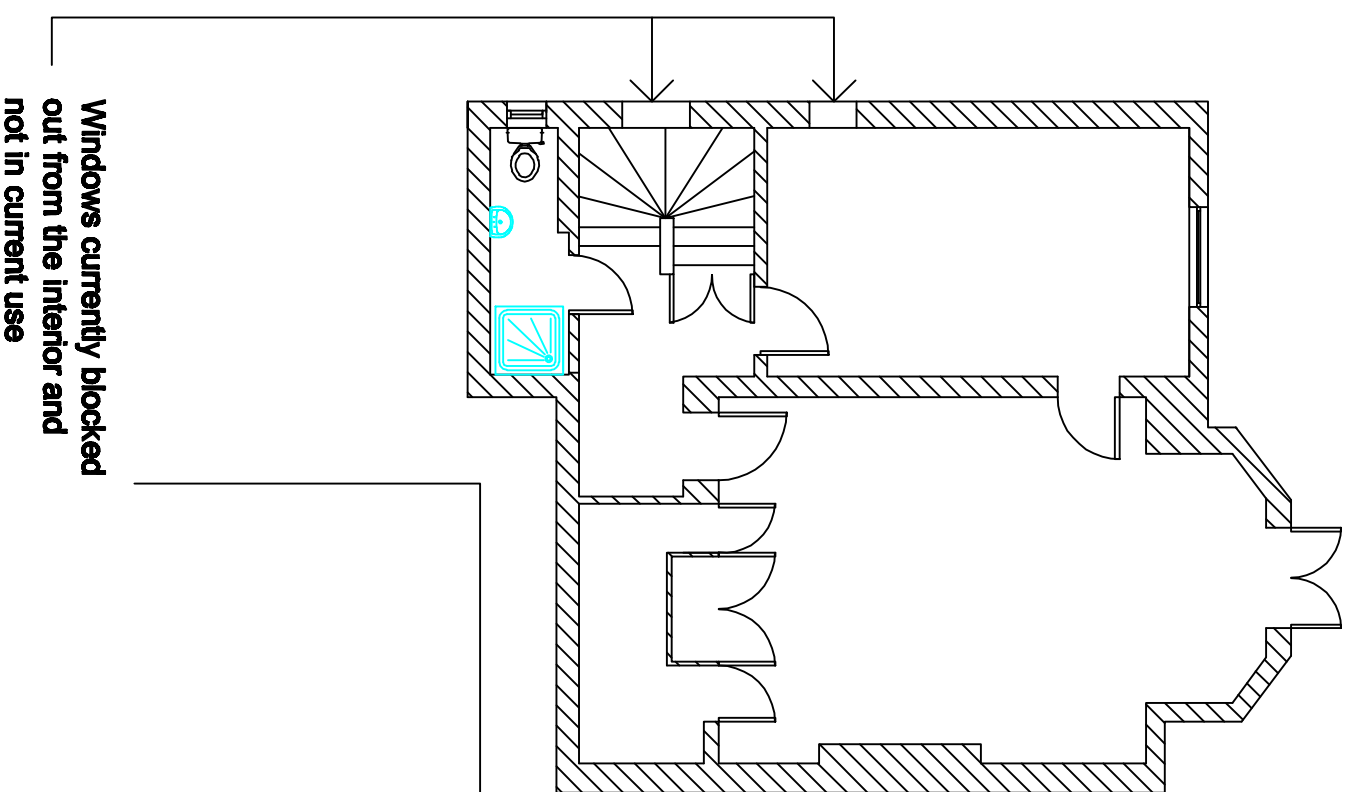

Ground floor

Upper Ground floor

DO NOT SCALE FROM THESE DRAWINGS. USE FIGURED DIMENSIONS ONLY.

Rev A: Amended floor plans

CARLILE ASSOCIATES

Chartered Building Surveyors

Building Surveying and Architectural Services

Alto House
29/30 Newbury Street
London EC1A 7HZ

Tel: 020 7796 3050
Fax: 020 7796 3051

Belsize Park Gardens
London
NW3 4NG
Existing floor plans

Scale: 1:100 @ A3 Date: August 2014

Drawn by: SG Dwg no: 4497/extended