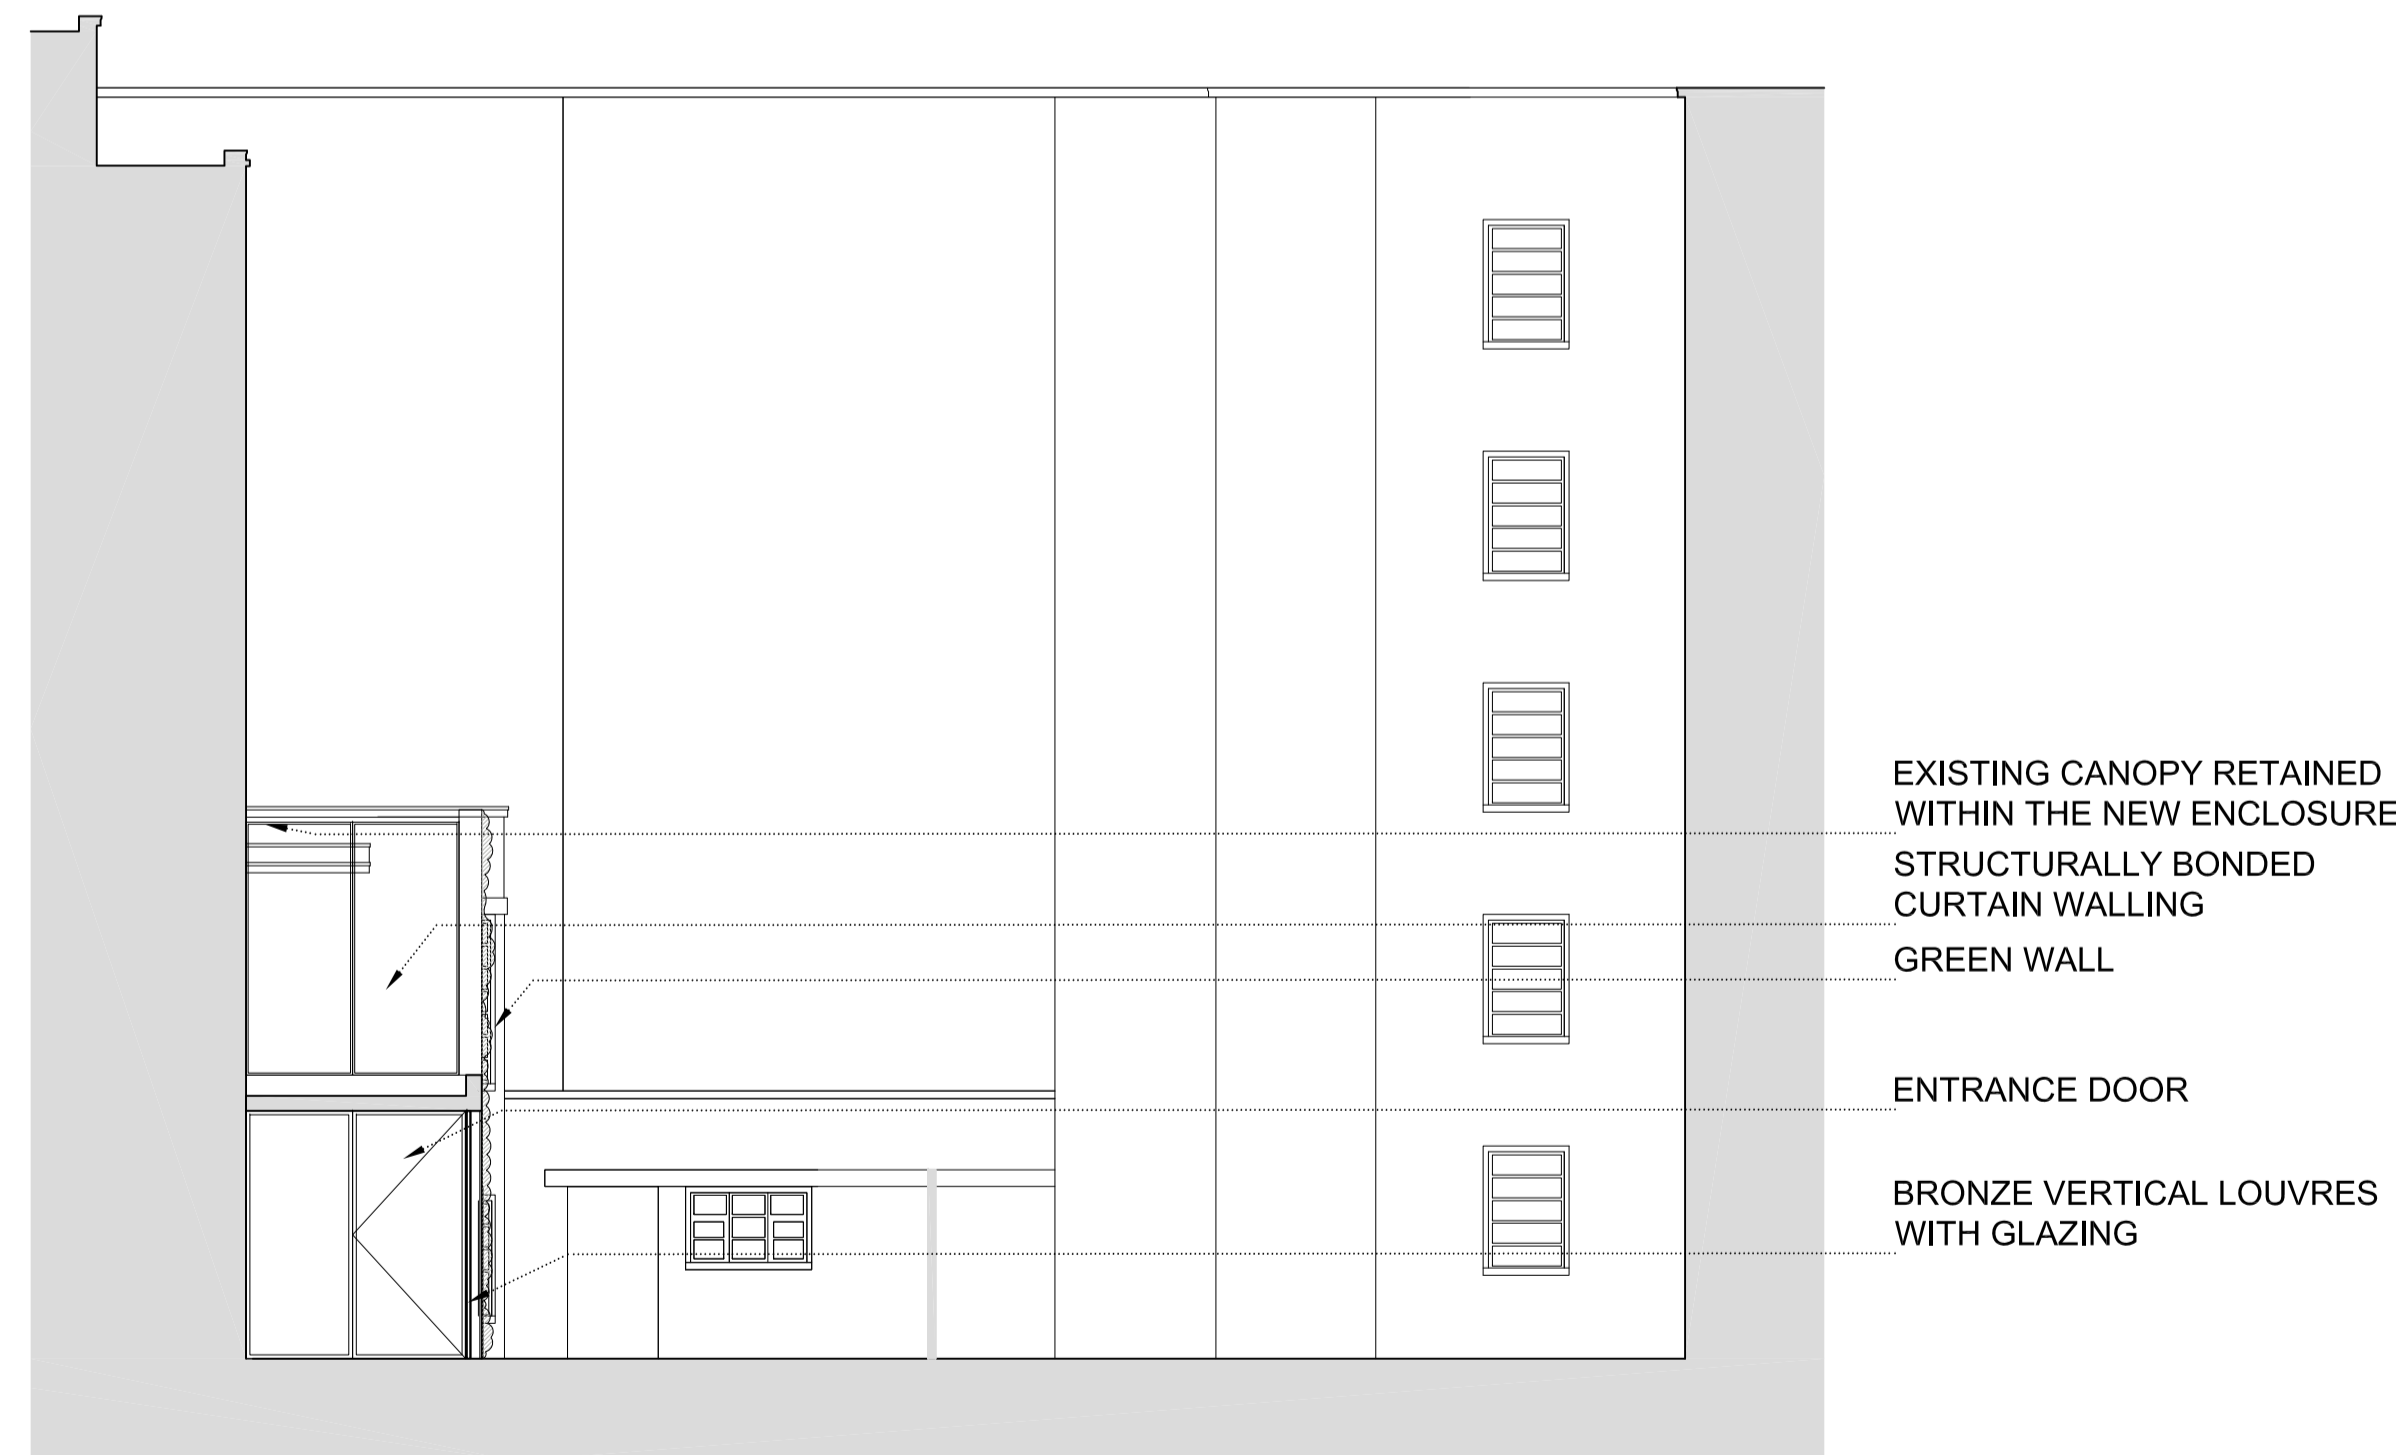

version	date	author	version notes
P1	As dwg	As dwg	Initial issue

01 Existing Section D
Scale 1:100

01 Existing Section E
Scale 1:100

01 Proposed Section D
Scale 1:100

01 Proposed Section E
Scale 1:100

status

PLANNING

Orbit Architects

project Generator London

title Existing & Proposed Section DD & EE

scale 1:100 @ A1 date 08.06.15 author SC job no. 1068-D1-112 ver. P1

DO NOT SCALE FROM THIS DRAWING: Verify all dimensions on site