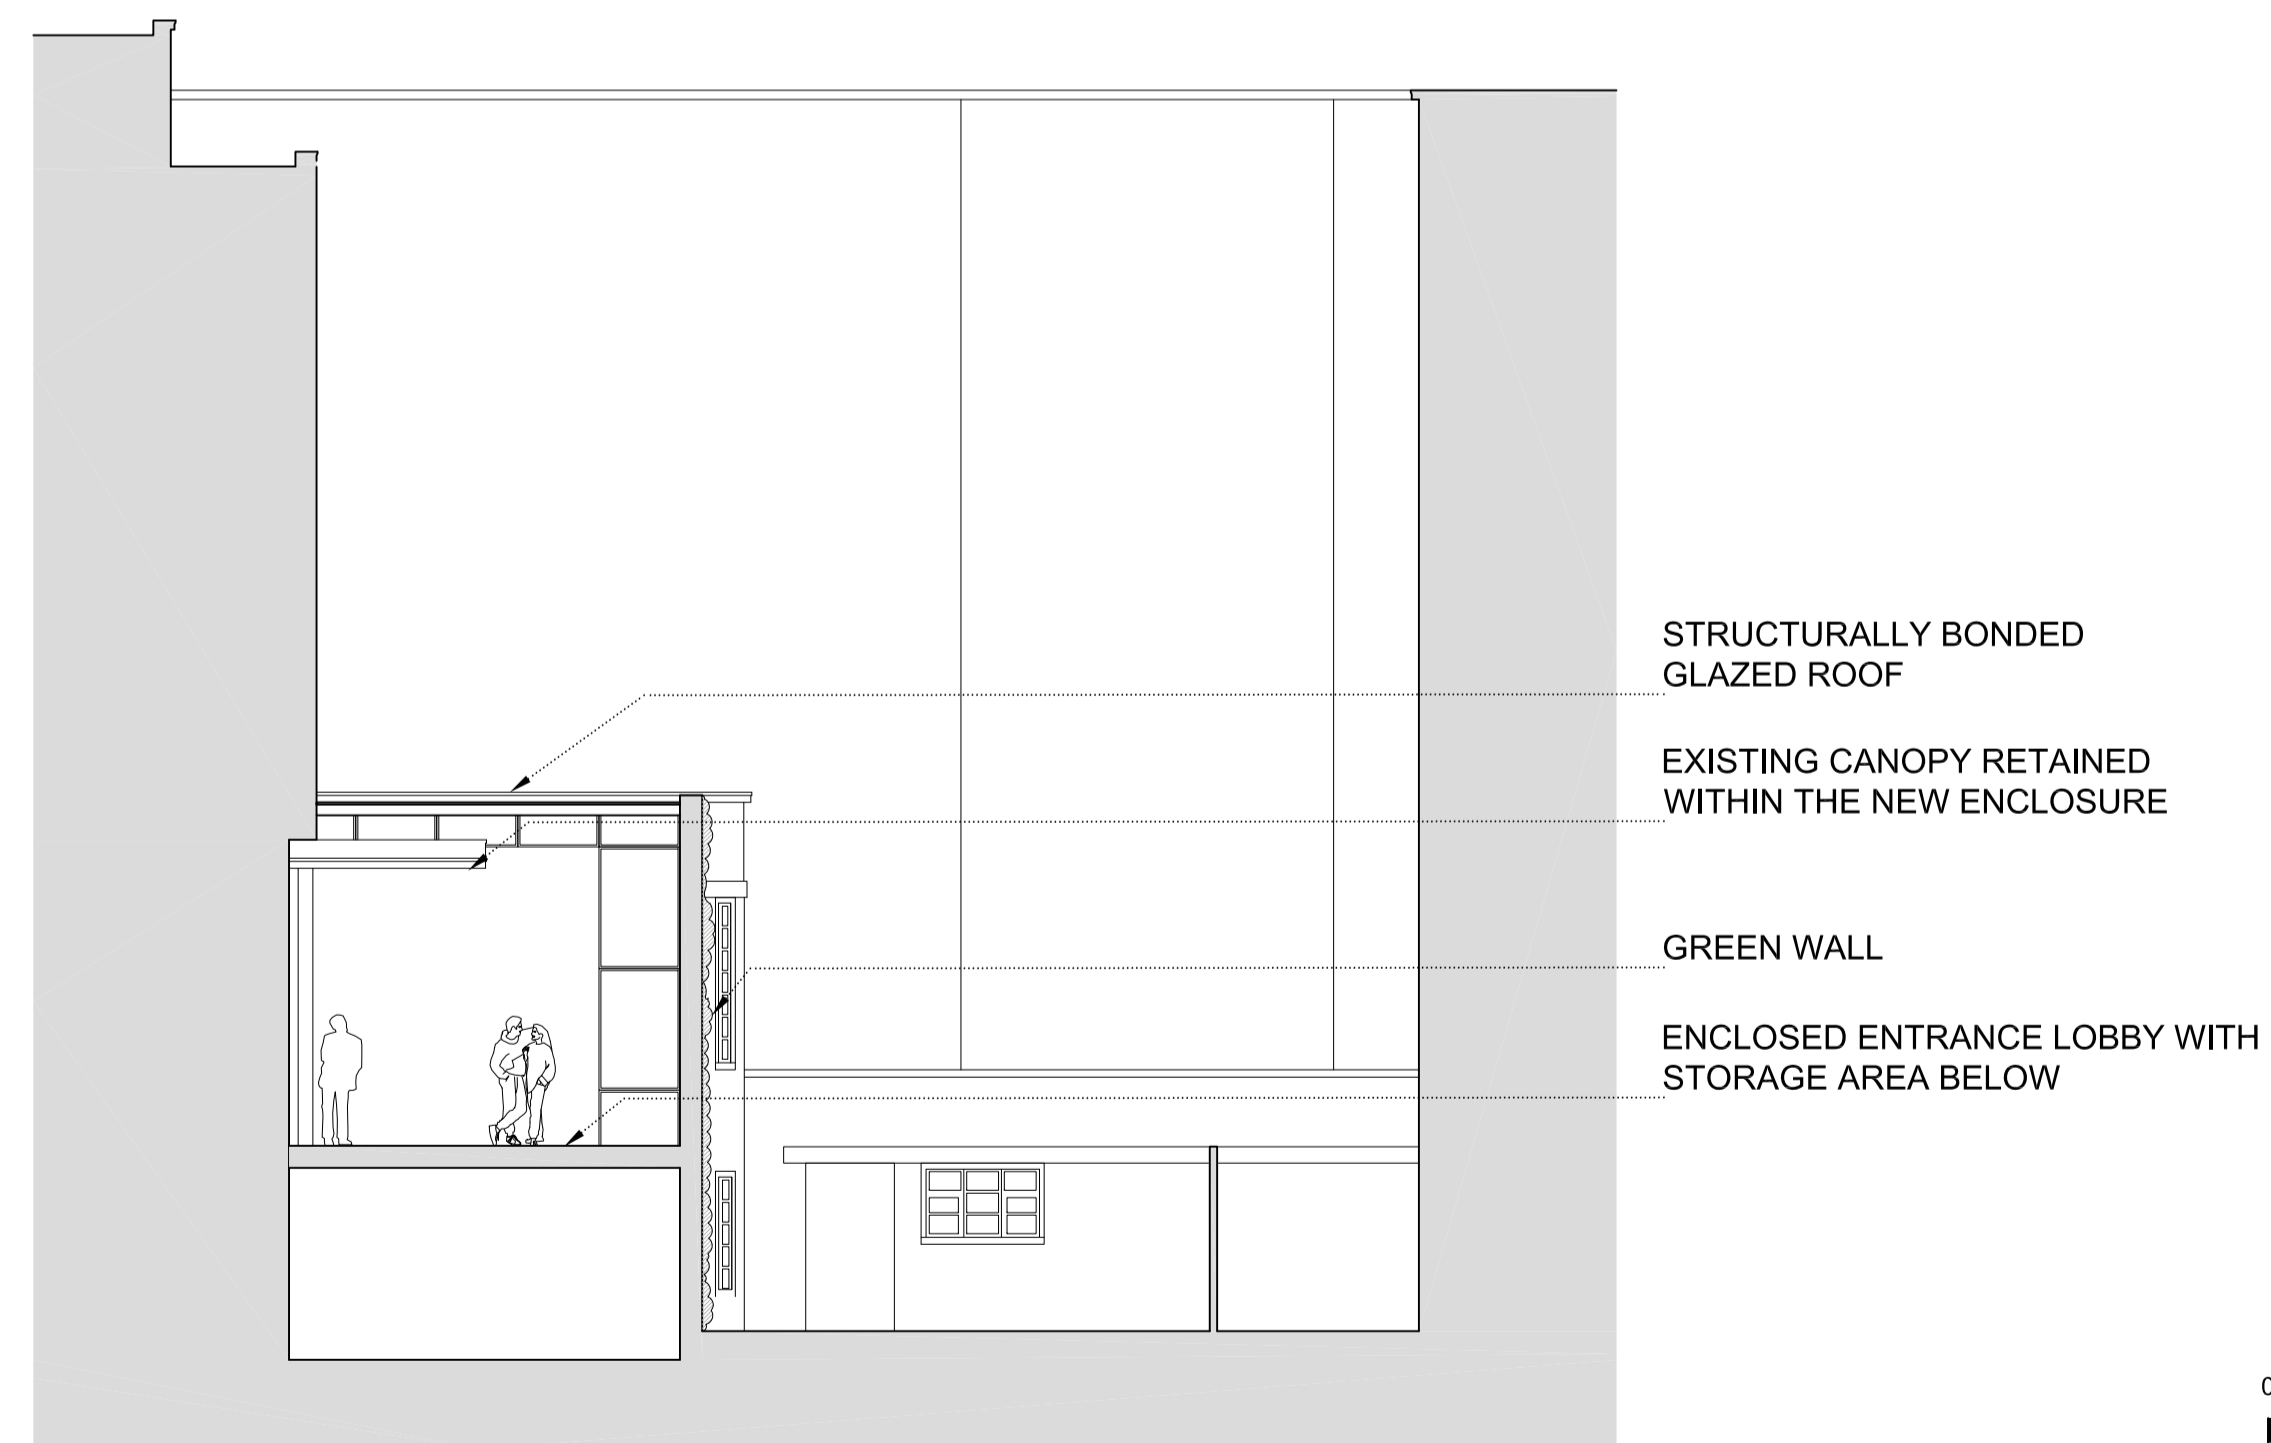

version	date	author	version notes
P1	As dwg	As dwg	Initial issue

01 Existing Section D
Scale 1:100

01 Existing Section E
Scale 1:100

01 Proposed Section D
Scale 1:100

01 Proposed Section E
Scale 1:100

status

PLANNING

Orbit Architects

project Generator London

title Existing & Proposed Section DD & EE

scale 1:100 @ A1 date 08.06.15 author SC job no. 1068-D1-112 ver. P1

DO NOT SCALE FROM THIS DRAWING: Verify all dimensions on site