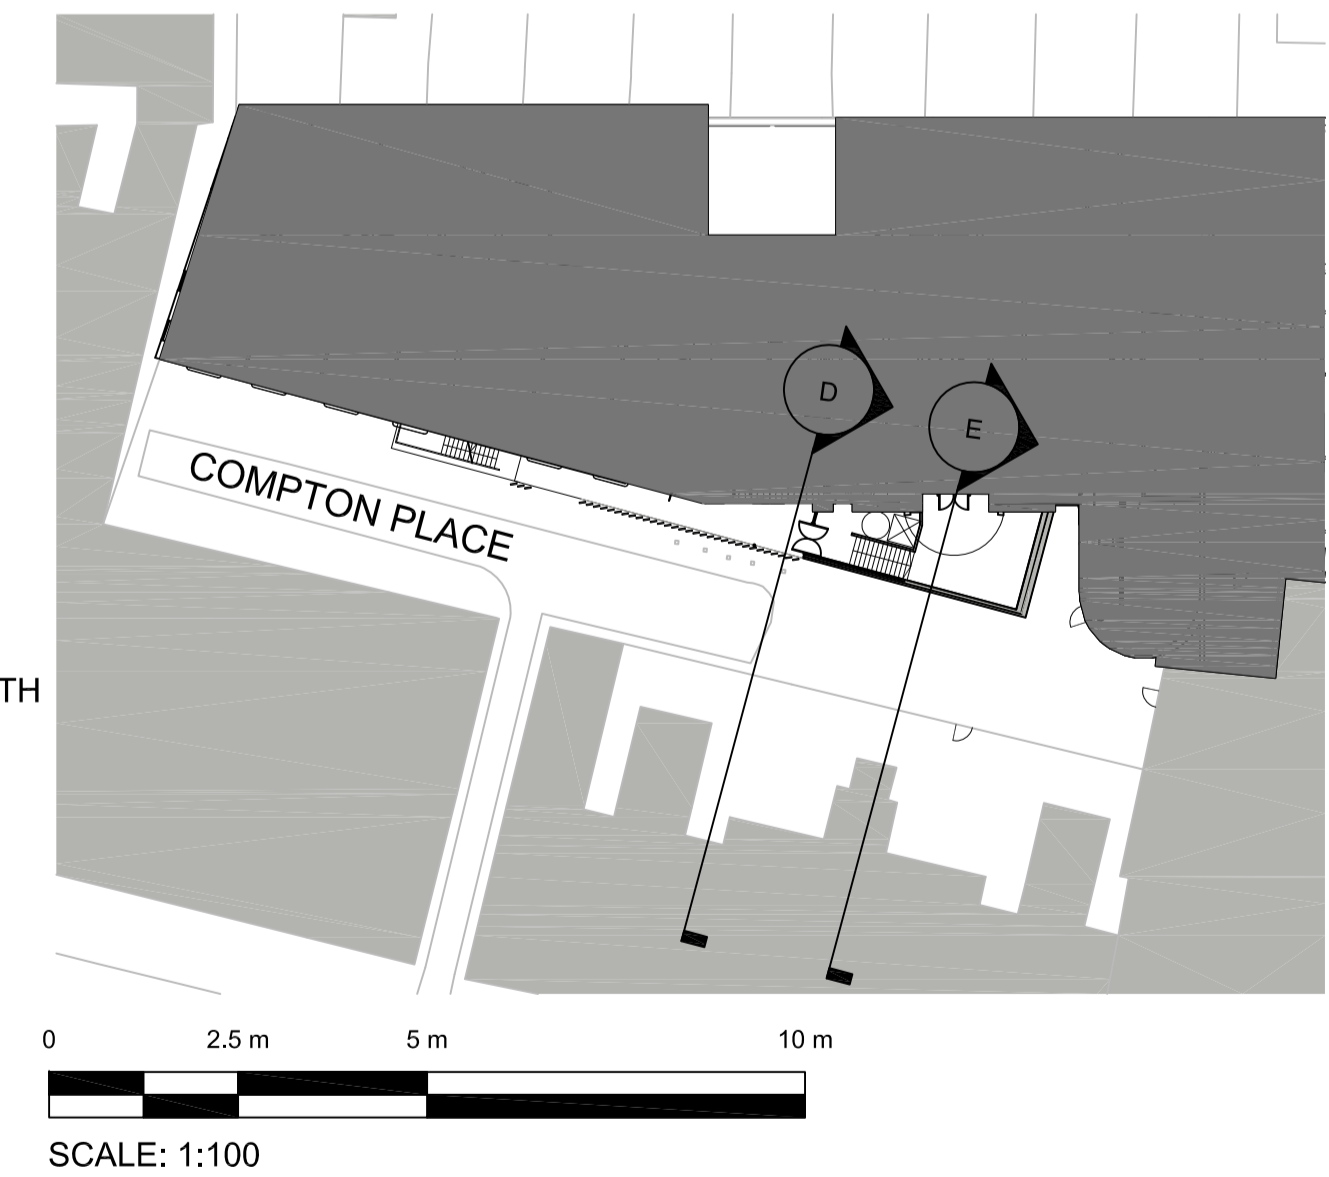

version	date	author	version notes
P1	As dwg	As dwg	Initial issue

01 Existing Section D
Scale 1:100

01 Existing Section E
Scale 1:100

01 Proposed Section D
Scale 1:100

01 Proposed Section E
Scale 1:100

status

PLANNING

Orbit Architects

project Generator London

title Existing & Proposed Section DD & EE

scale 1:100 @ A1 date 08.06.15 author SC job no. 1068-D1-112 ver. P1

DO NOT SCALE FROM THIS DRAWING: Verify all dimensions on site