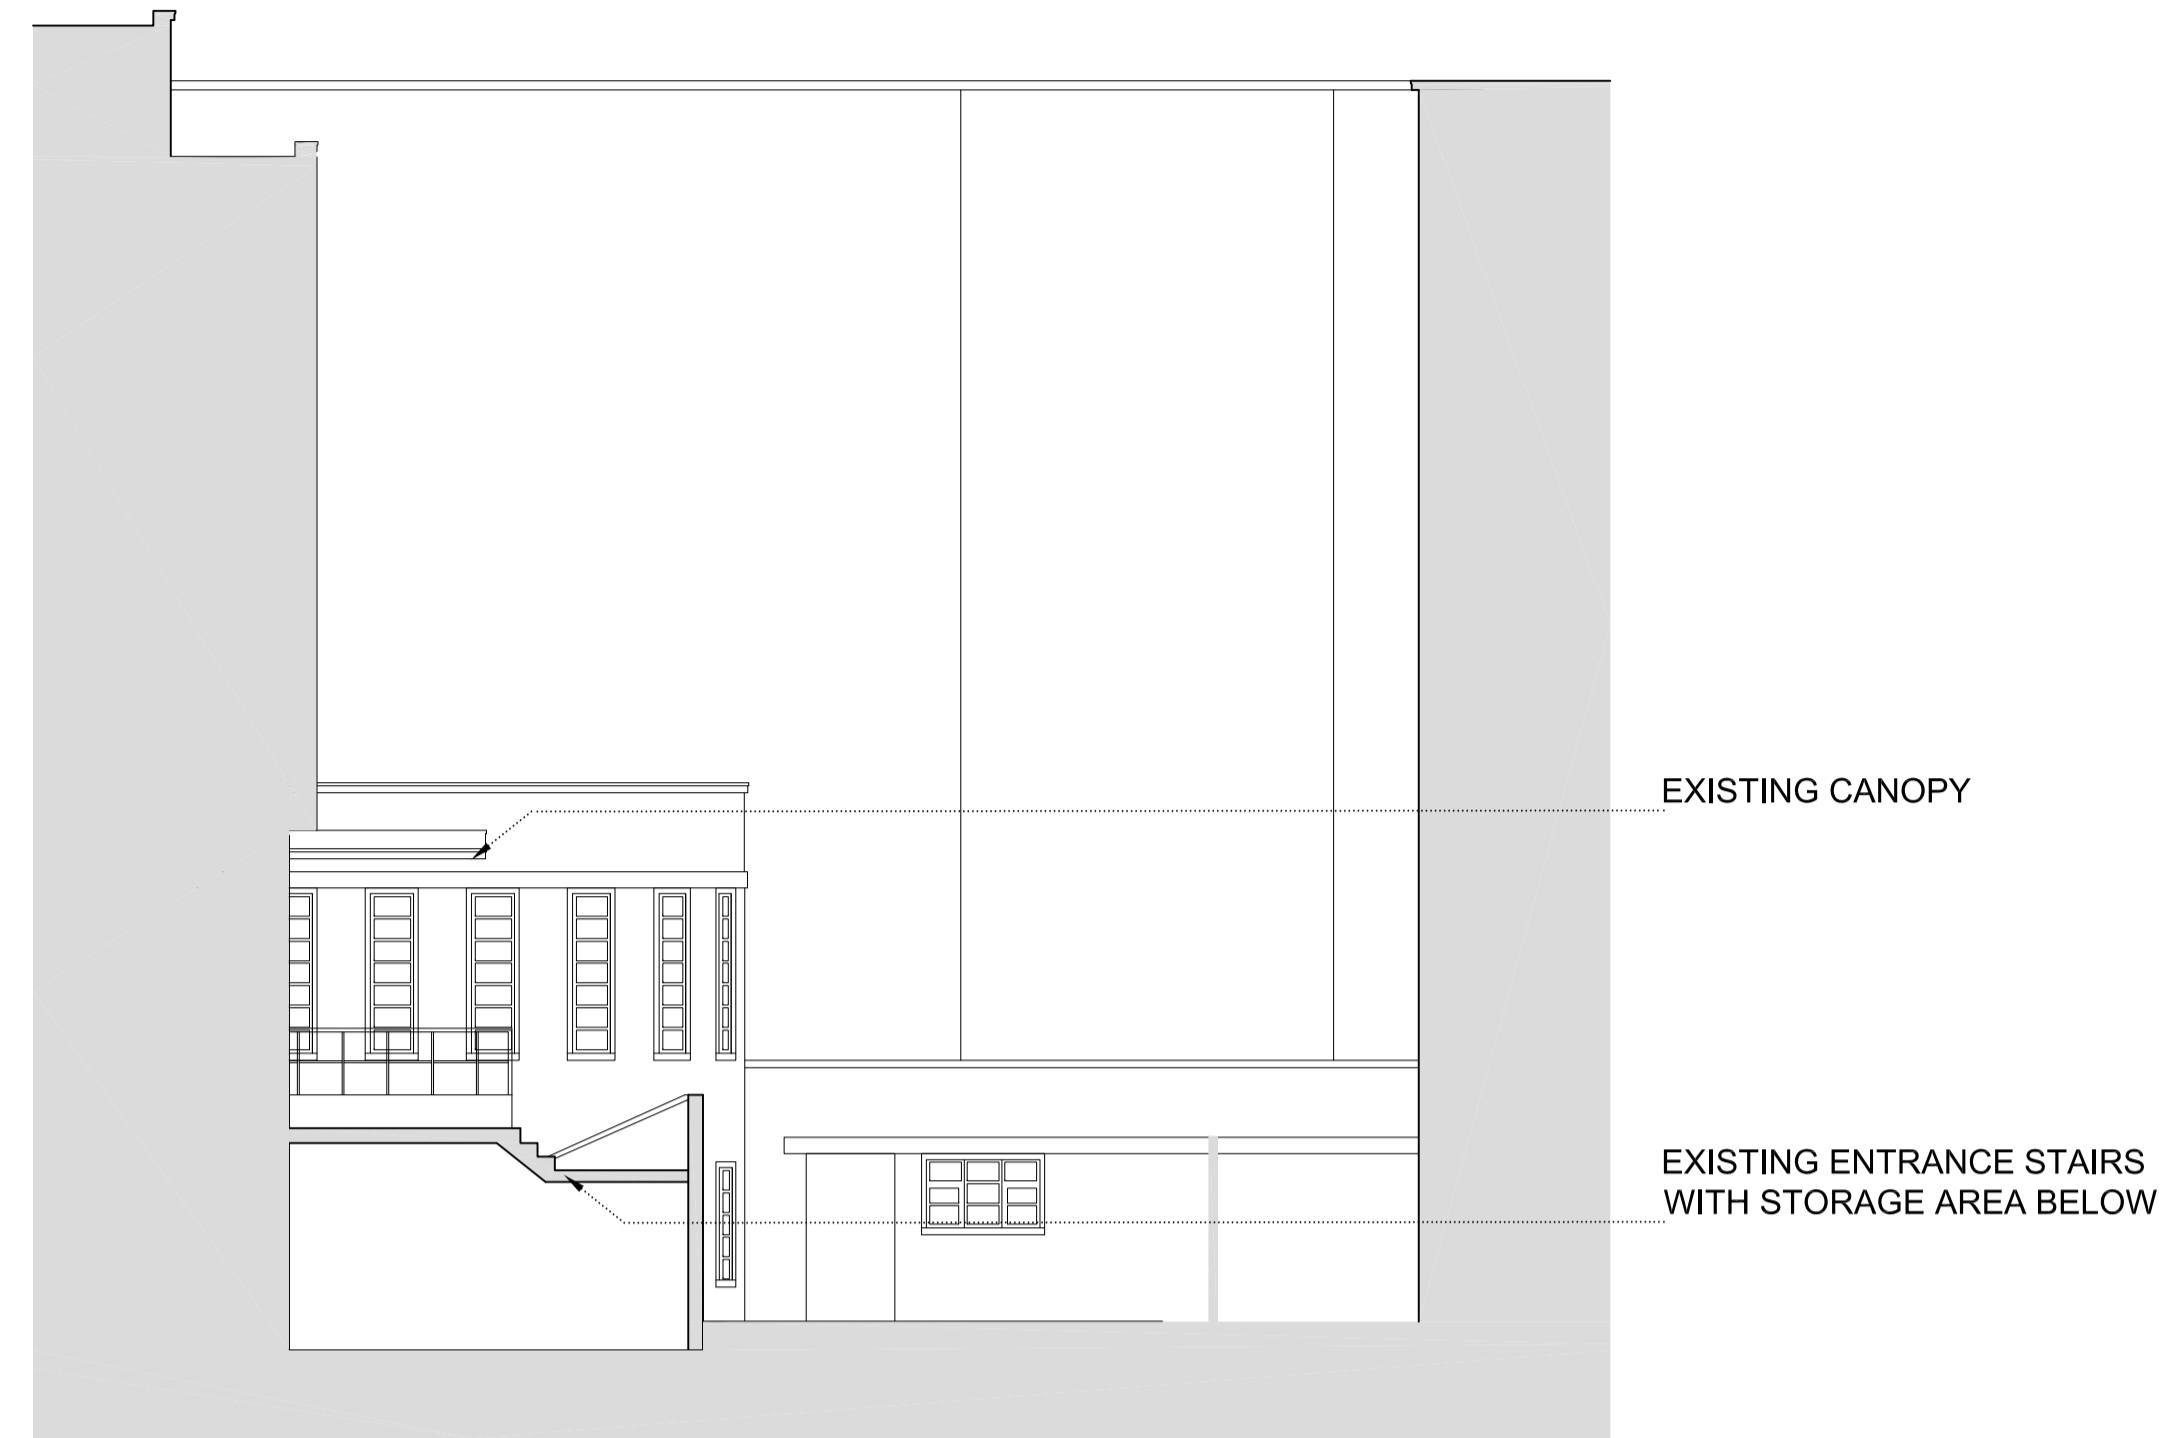

version	date	author	version notes
P1	As dwg	As dwg	Initial issue

01 Existing Section D
Scale 1:100

01 Existing Section E
Scale 1:100

01 Proposed Section D
Scale 1:100

01 Proposed Section E
Scale 1:100

status

PLANNING

Orbit Architects

project Generator London

title Existing & Proposed Section DD & EE

scale 1:100 @ A1 date 08.06.15 author SC job no. 1068-D1-112 ver. P1

DO NOT SCALE FROM THIS DRAWING: Verify all dimensions on site