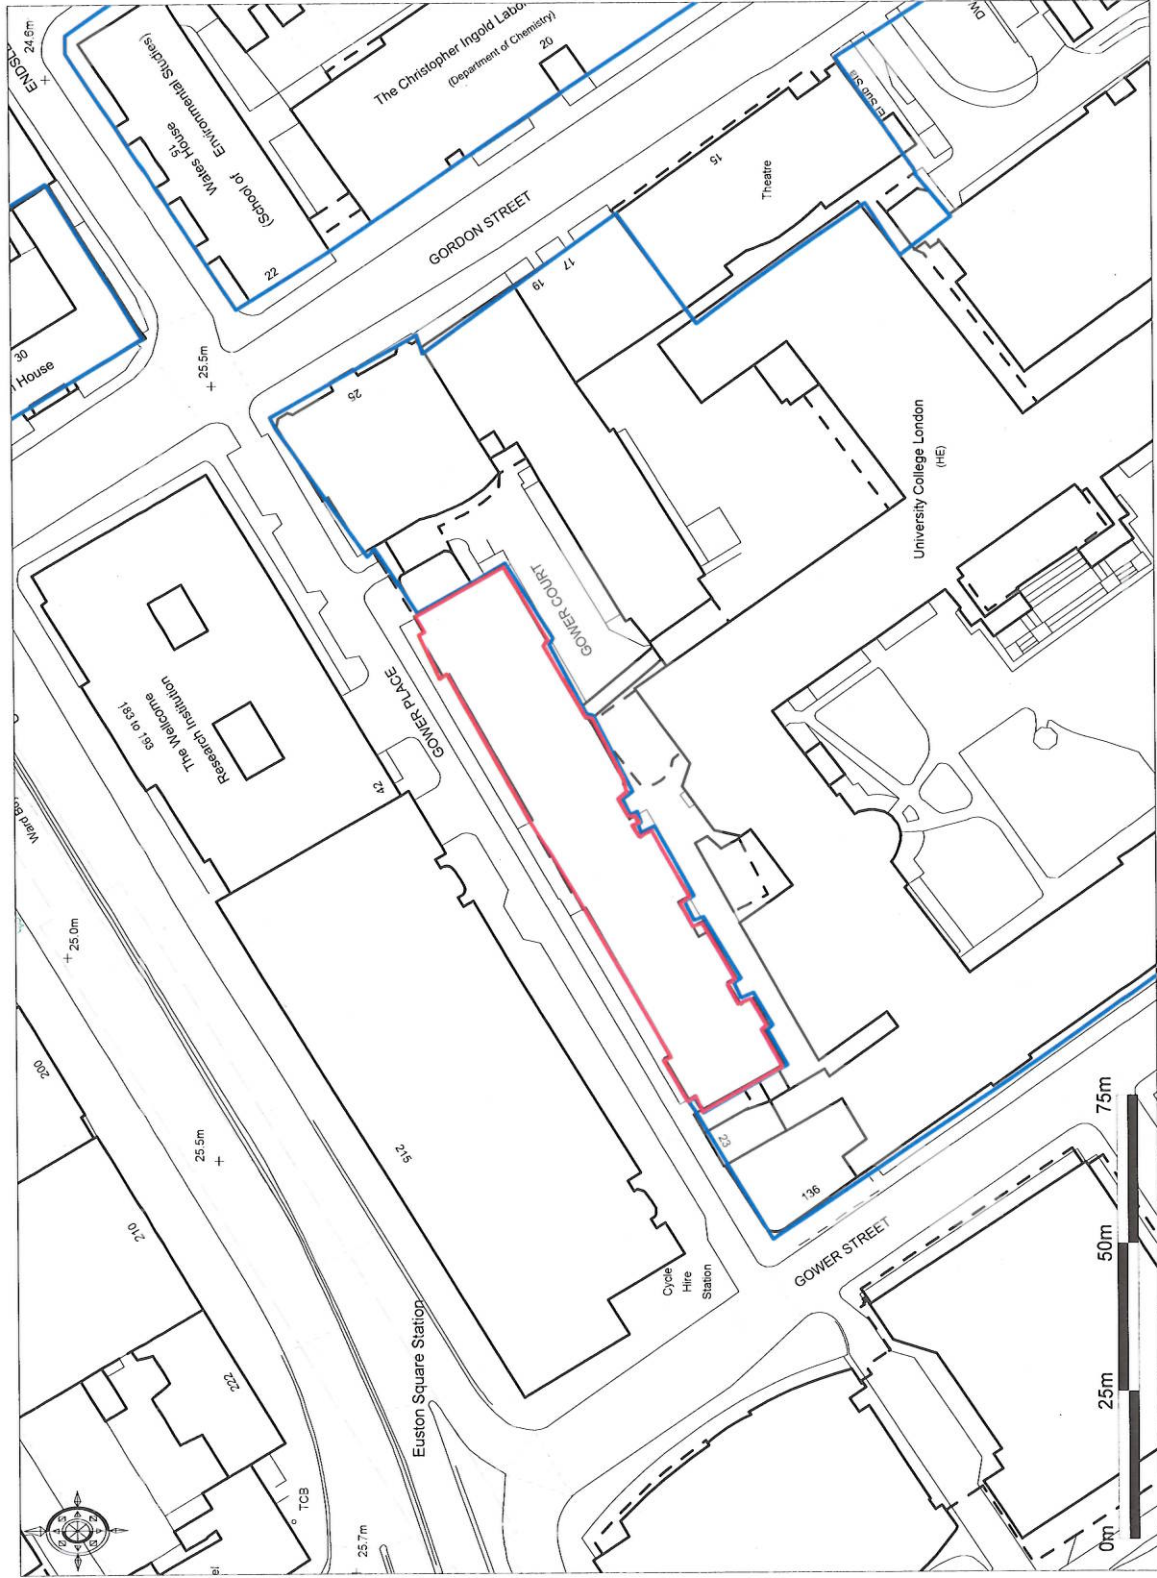

The Kathleen Lonsdale Building Red Line Plan

Ordnance Survey © Crown Copyright 2014. All rights reserved. Licence number 100022432. Photod Scale - 1:1250

Red= The Kathleen Lonsdale Building Application Boundary
Blue= UCL Ownership boundary