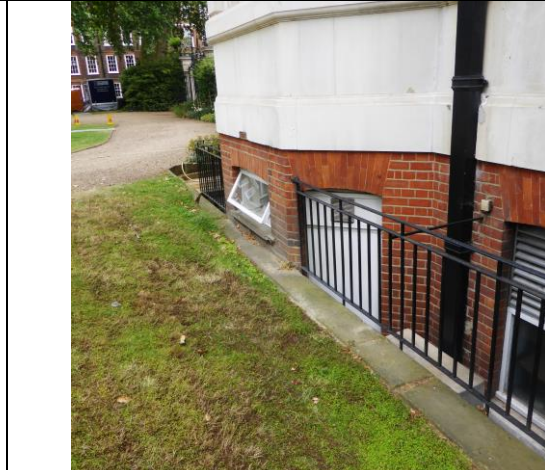

Stone Chambers No4 Field Court London WC1R 5EF for The Honourable Society of Gray's Inn. Basement Photocopy room External Door Alteration to North Elevation to form new sash window

P001 Existing Photographs – North Elevation

25th July 2015

Fig 1 Existing Basement Photocopy Room & boarded over door to Lightwell

Fig 2 Existing Basement Photocopy Room & Sash window to Lightwell

Fig 3 Existing North Elevation to Stone Chambers facing Gray's Inn Garden