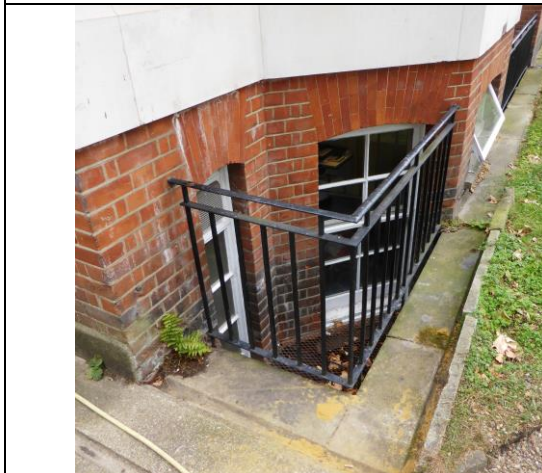

Fig 5 Existing Sash window to Basement Photocopy room to Lightwell