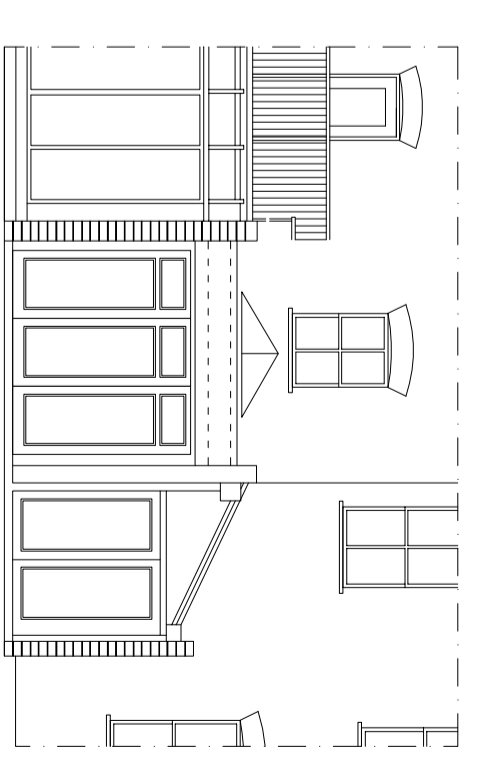

Existing Ground Plan

PROJECT
63 GOLDHURST TERRACE
LONDON, NW6 3HB

REF
63GT

DATE
OCTOBER 2014

DRAWING TITLE
EXISTING PLANS, SECTIONS
AND ELEVATIONS

DRAWING NUMBER
E-01

SCALE
1:100 @ A2

REV