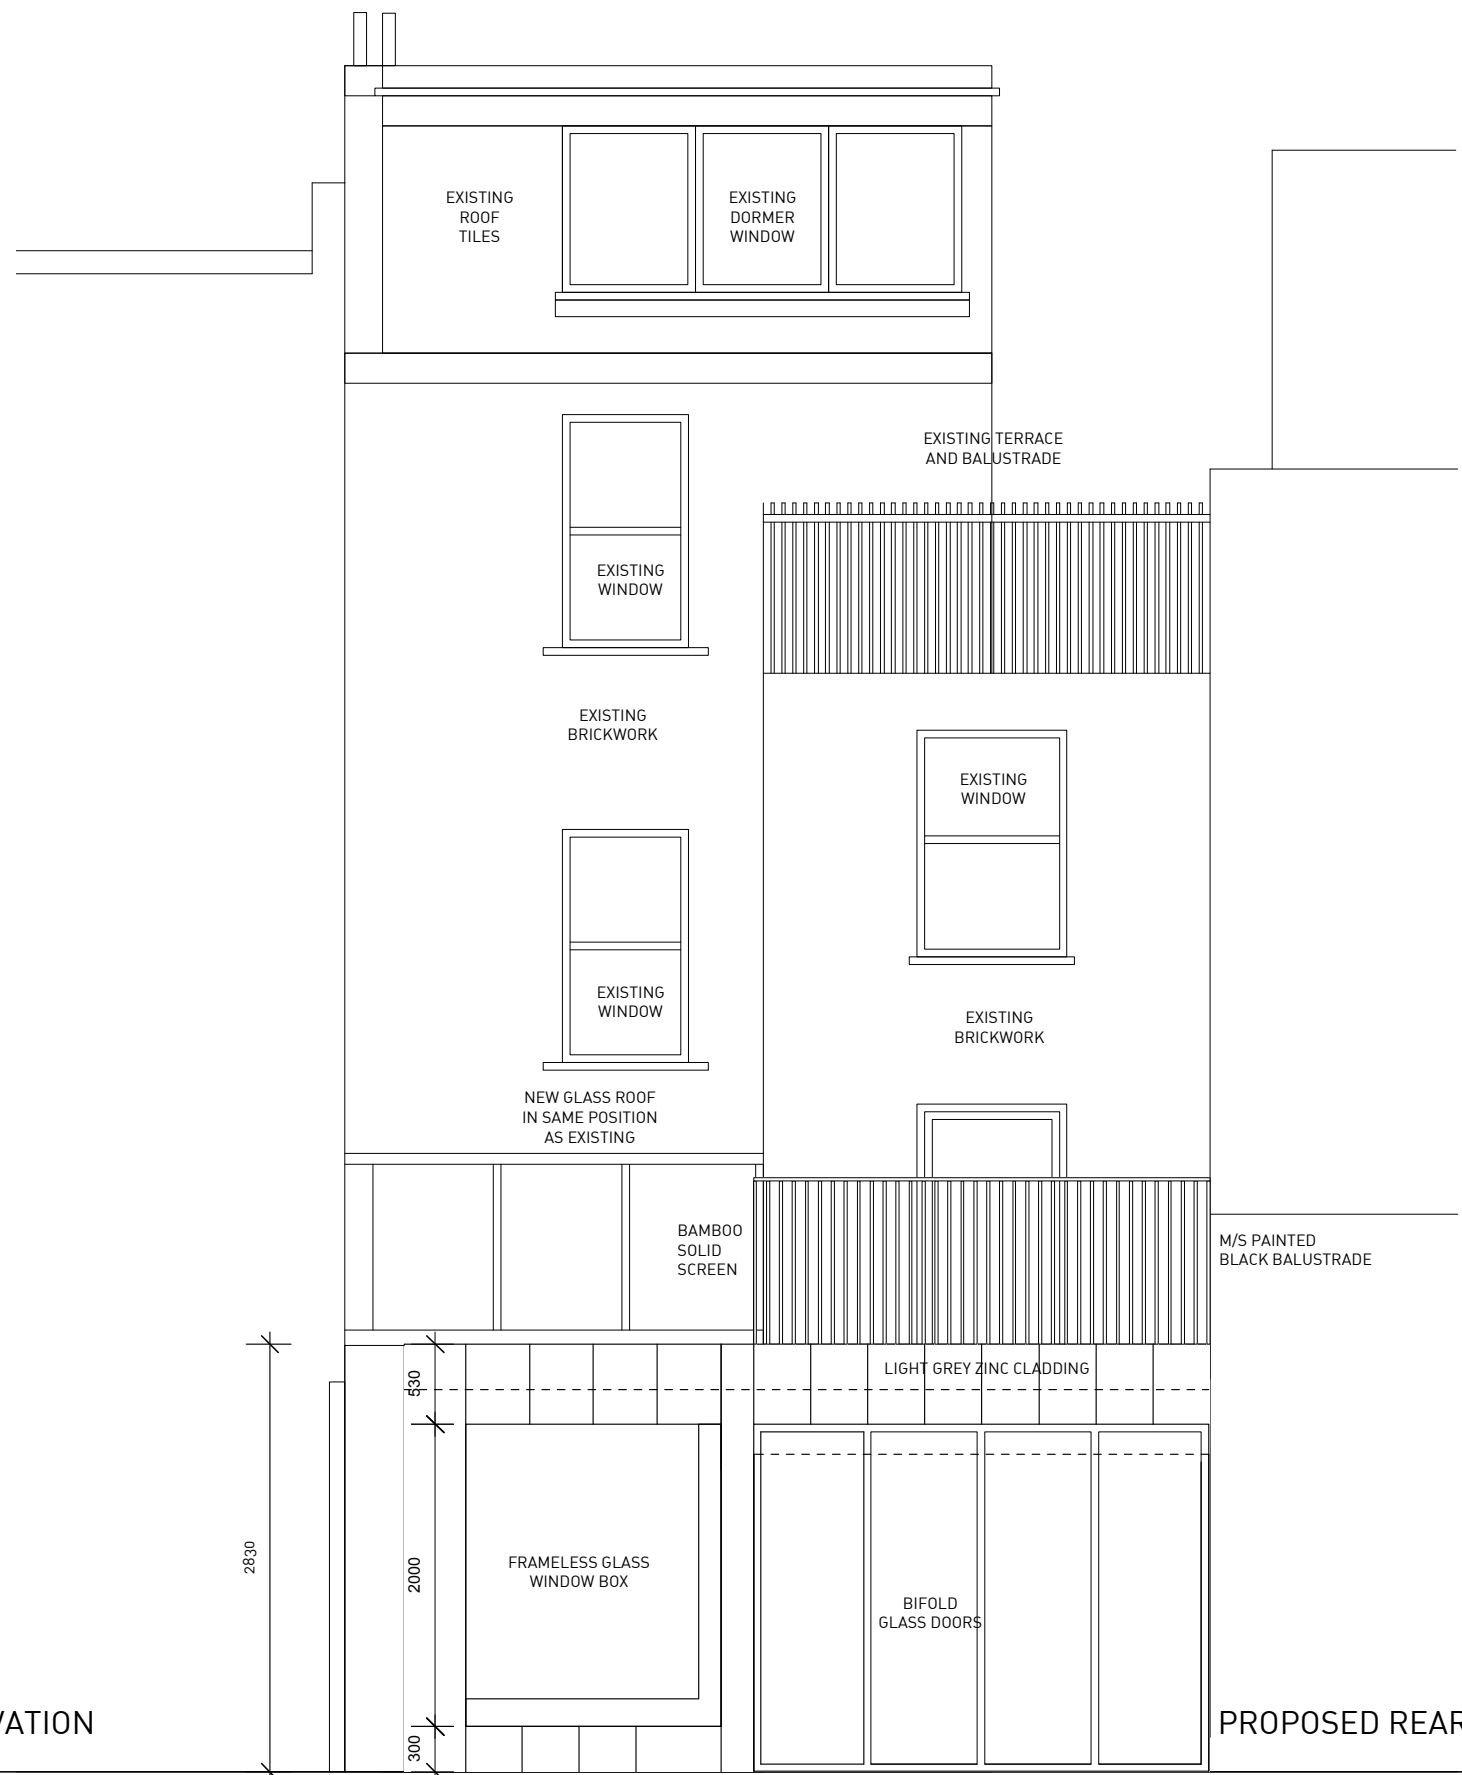

EXISTING REAR ELEVATION

PROPOSED REAR ELEVATION

FOR PLANNING

rev	date	by	comment	PM	chd
A	22.07.16	SA	UPDATED FOR PLANNING		

Client  
Ian O'Gara & Fiona Macdonald

Job

20 Lupion Street  
London NW5 2HT

Drawing Title  
EXISTING + PROPOSED  
REAR ELEVATIONS

Scale 1:50 @ A3

Date	Drawn	Issued	Checked
22.05.2015	AD	PM	PM

Dwg. No.	Rev.
157 030	A