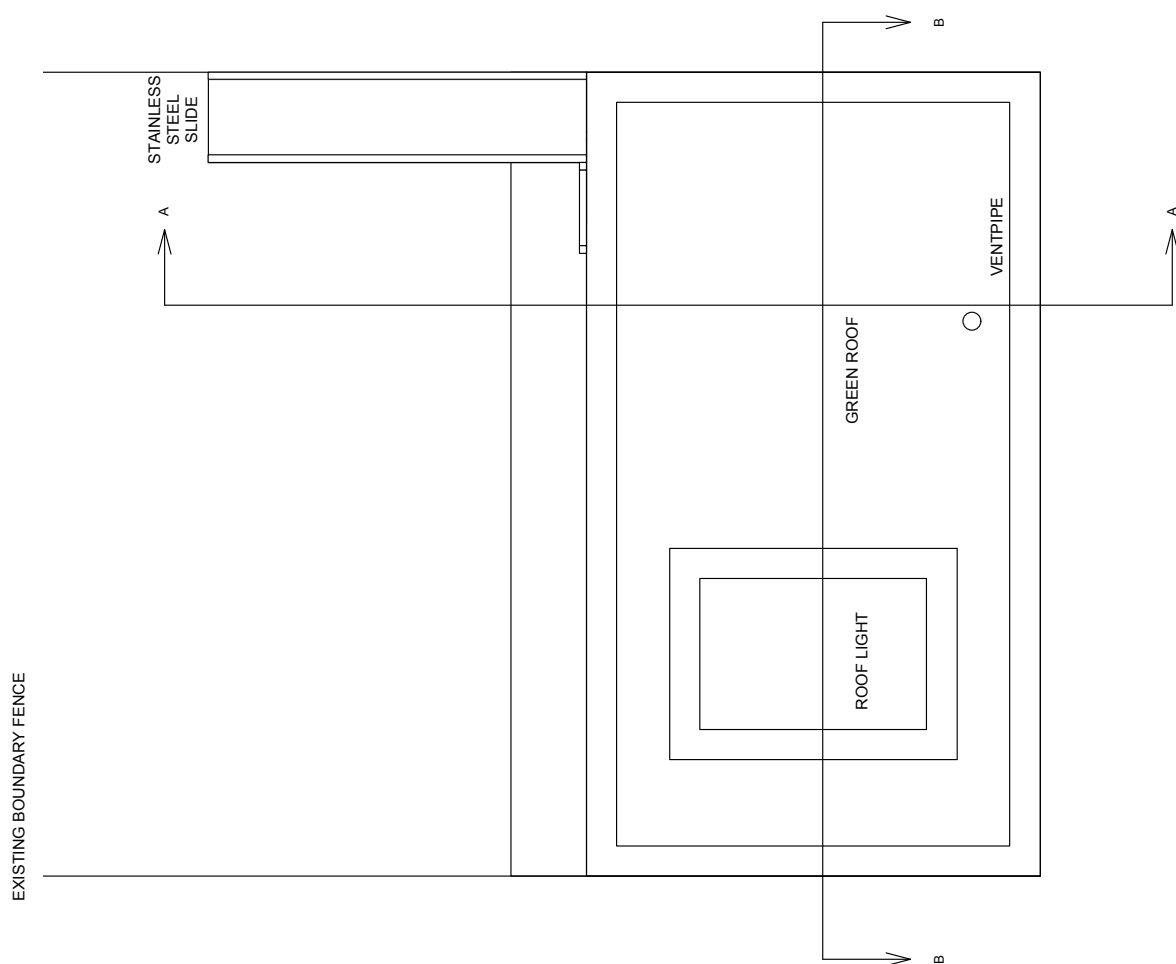

GREEN ROOF:  
 ENVIRONMAT SEDUM MATTING  
 REQUIRES LOW LEVELS OF  
 MAINTAINENCE IT WILL NOT  
 REQUIRE PRUNING OR DEAD  
 HEADING. IT REQUIRES ONE FEED A  
 YEAR AND VERY LITTLE WATERING  
 AND WEEDING MANUALLY BY HAND.

GARDEN ROOM ROOF PLAN 1:50

GARDEN ROOM PLAN 1:50

FOR PLANNING

A	22.07.15	SA	UPDATED FOR PLANNING	PM
rev	date	by	comment	chkd

Client  
 Ian O'Gara & Fiona Macdonald

Job

20 Lupton Street  
 London NW5 2HT

Drawing Title  
 GARDEN ROOM  
 ELEVATION ROOFPLAN SECTION

Scale 1:50 @ A3

Date	Drawn	Issued	Checked
22.05.2015	AD	PM	PM

Drg. No.	Rev.
157 016	A