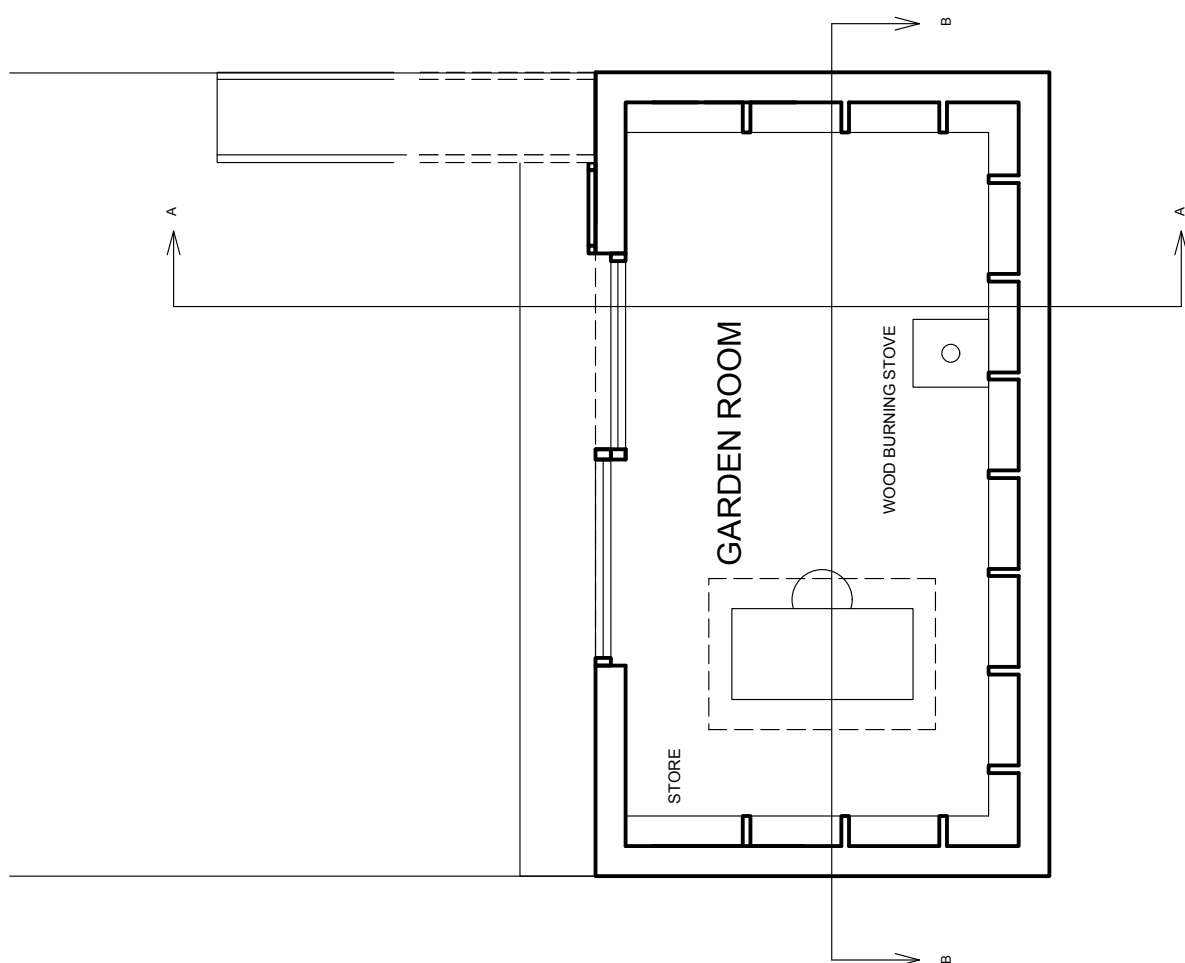

GARDEN ROOM ROOF PLAN 1:50

GARDEN ROOM PLAN 1:50

FOR PLANNING

A	22.07.15	SA	UPDATED FOR PLANNING	PM
rev	date	by	comment	chkd

Client  
 Ian O'Gara & Fiona Macdonald

Job

20 Lupton Street  
 London NW5 2HT

Drawing Title  
 GARDEN ROOM  
 ELEVATION ROOFPLAN SECTION

Scale 1:50 @ A3

Date	Drawn	Issued	Checked
22.05.2015	AD	PM	PM

Drg. No.	Rev.
157 016	A