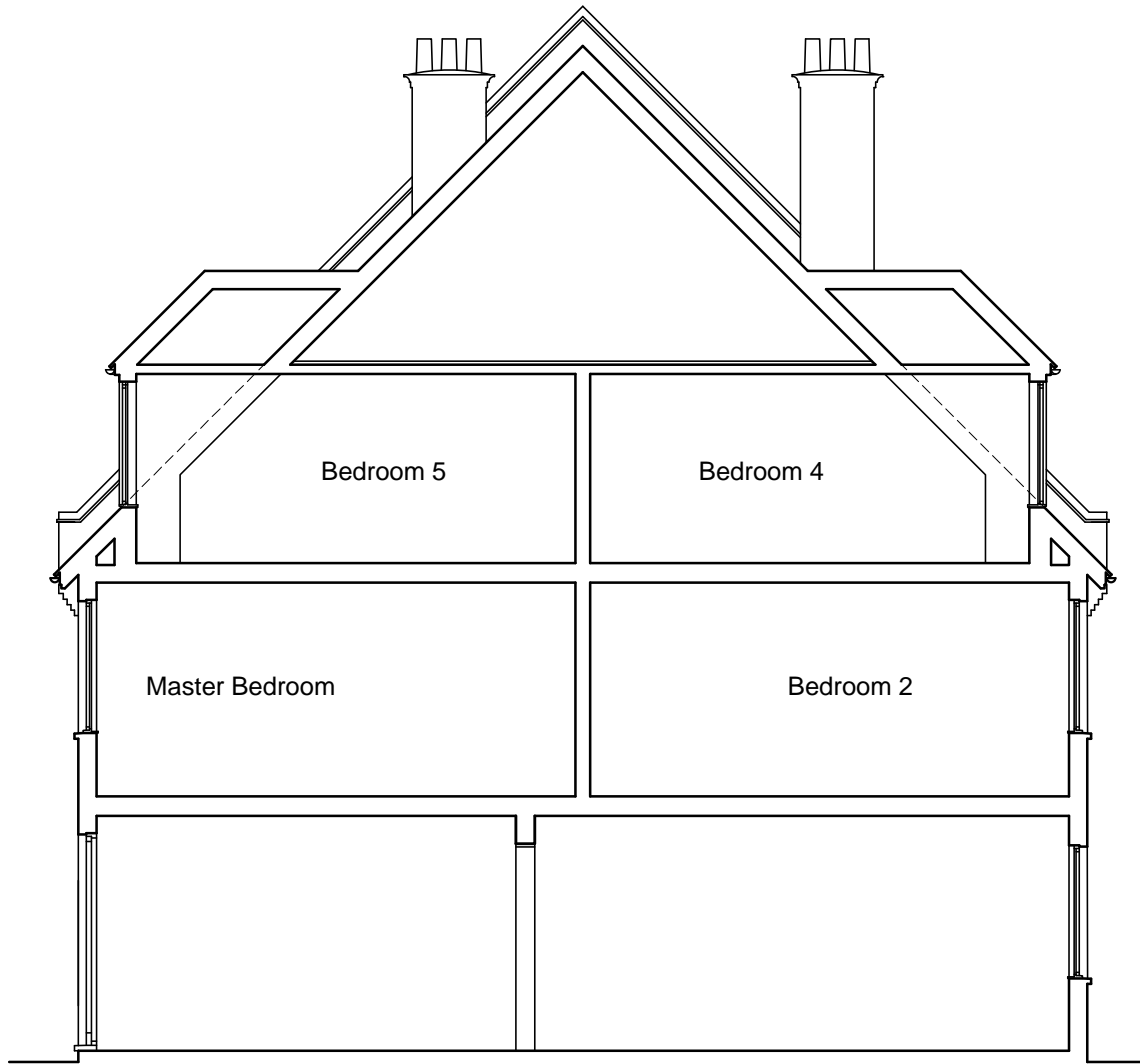

■ The Copyright of this drawing belongs to Hanoman Architecture & Design and shall not be used or reproduced in any form without its express permission.

■ Do not scale from this drawing – Work to figured dimensions only. All dimensions to be checked on site prior to the execution of any work.

■ Where any discrepancy is found to exist within or between drawings and/or documents it should be reported to the architect immediately.

Section A - A