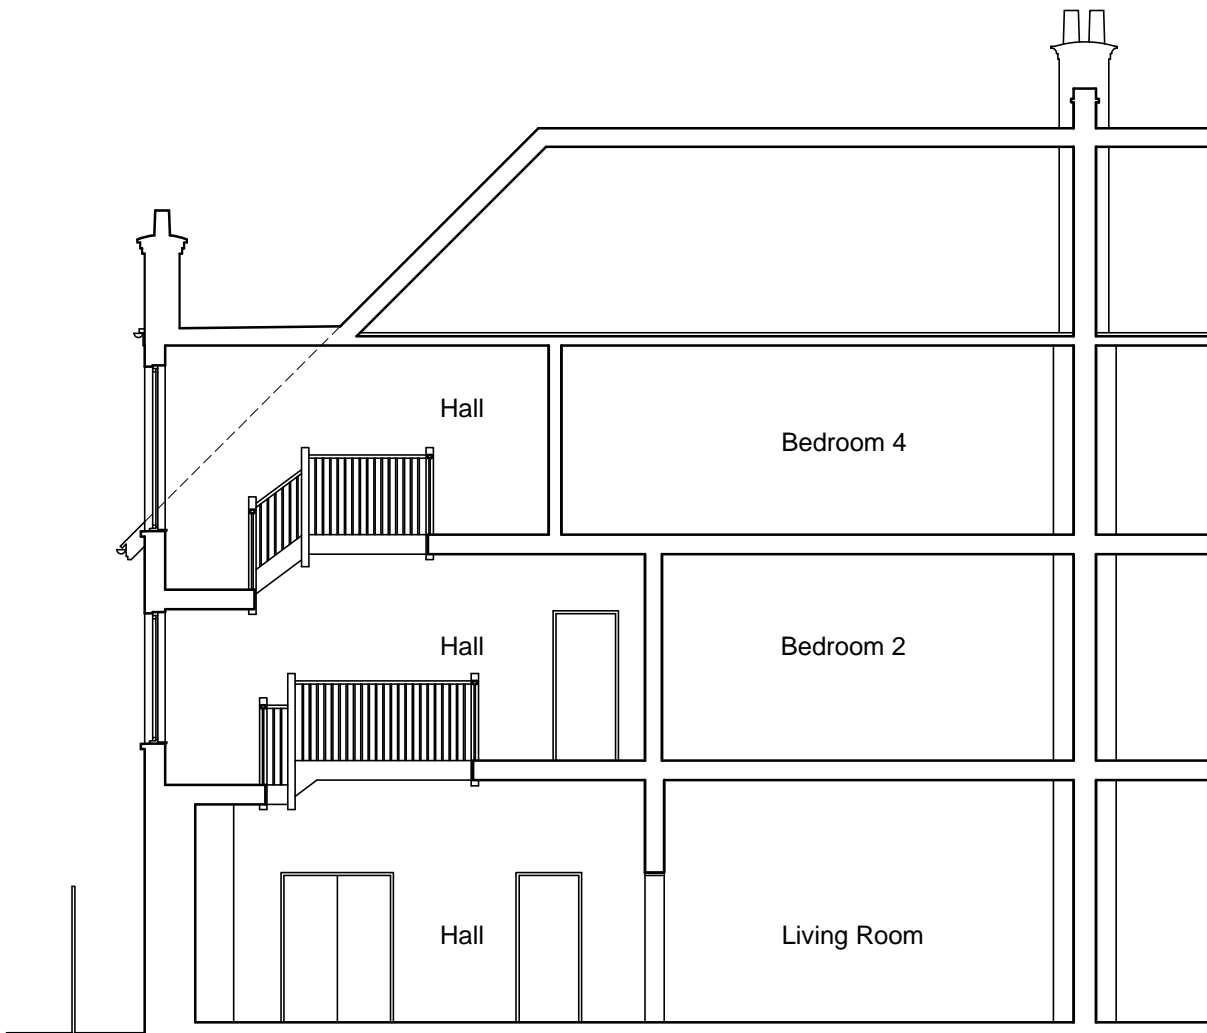

Section B - B

Hanoman Architecture & Design Ltd.
63 Chevening Road London SE19 3TD.
email: info@hanoman.co.uk
Tel: 0208 771 3443

A	
B	
C	
D	
E	
F	
D	

Project
21 Bracknell Gardens NW3 7EE

Drawing
Existing Section A - A & B - B

Date	NOV. 2013	Dwg. no.	GA.A3.05
Scale	1:100 @ A3	Rev.