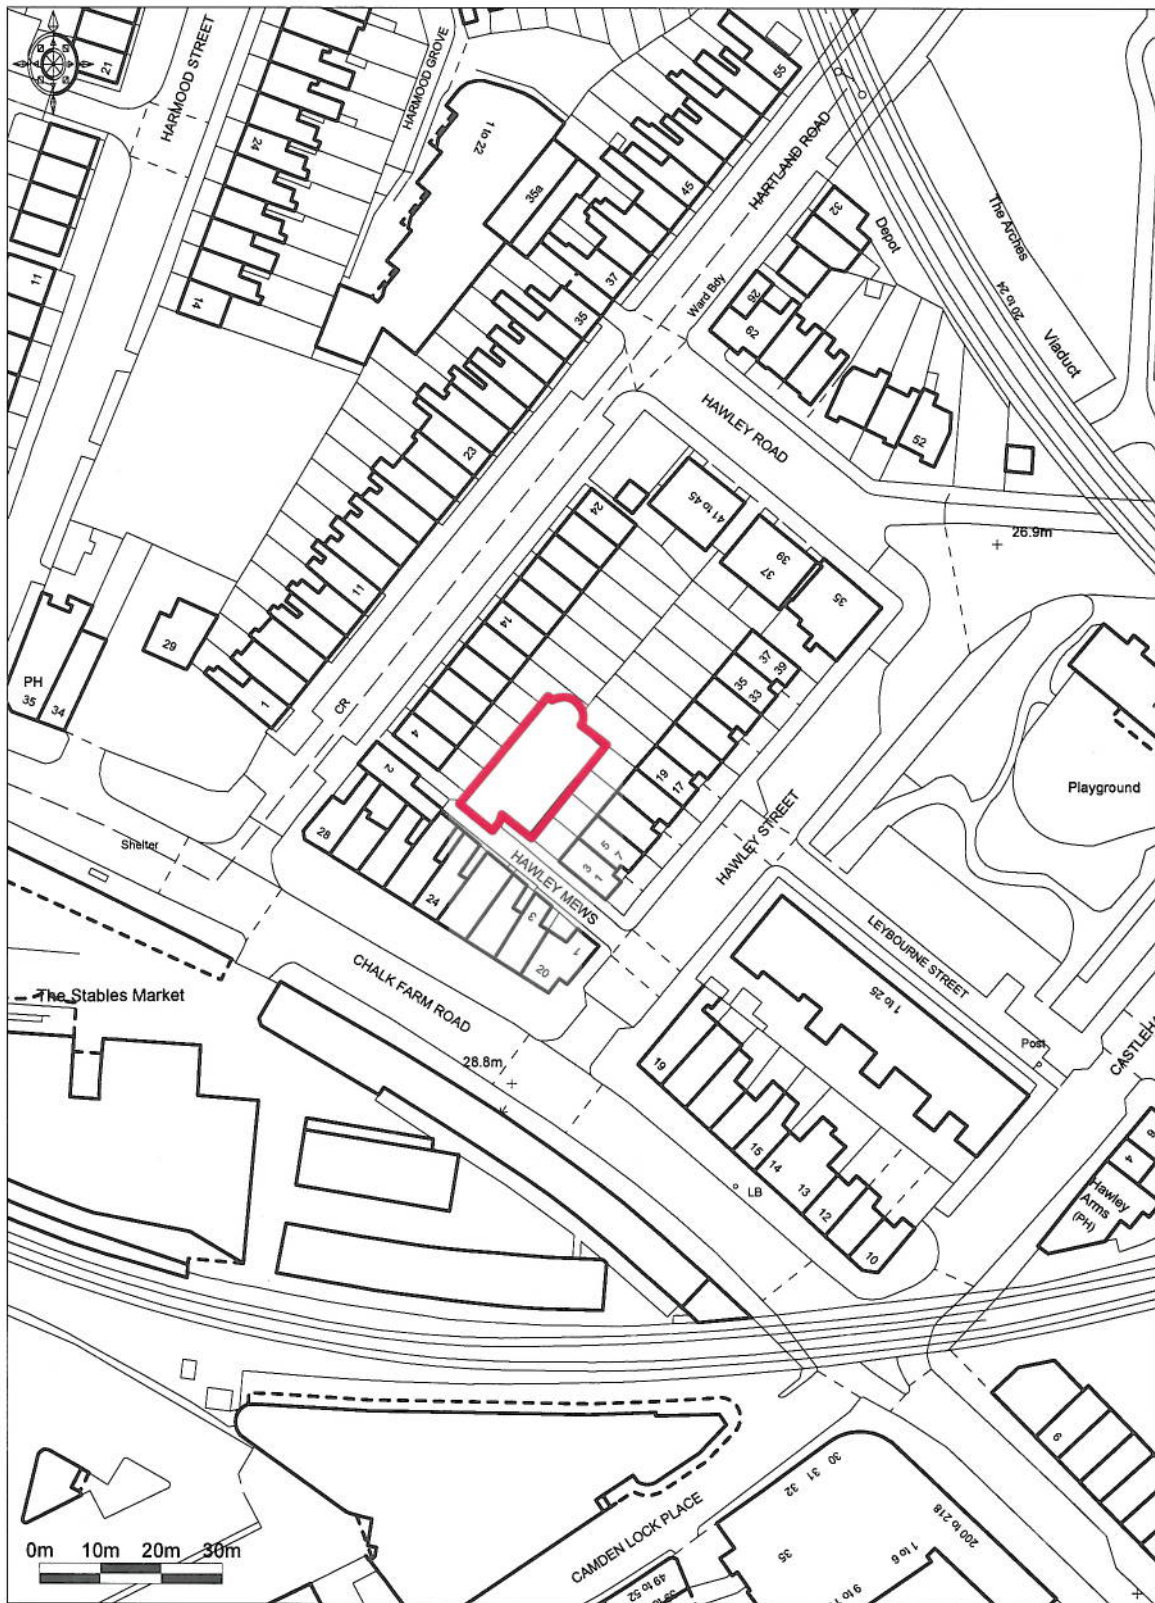

Site Location Plan

Hawley Mews, Camden NW1