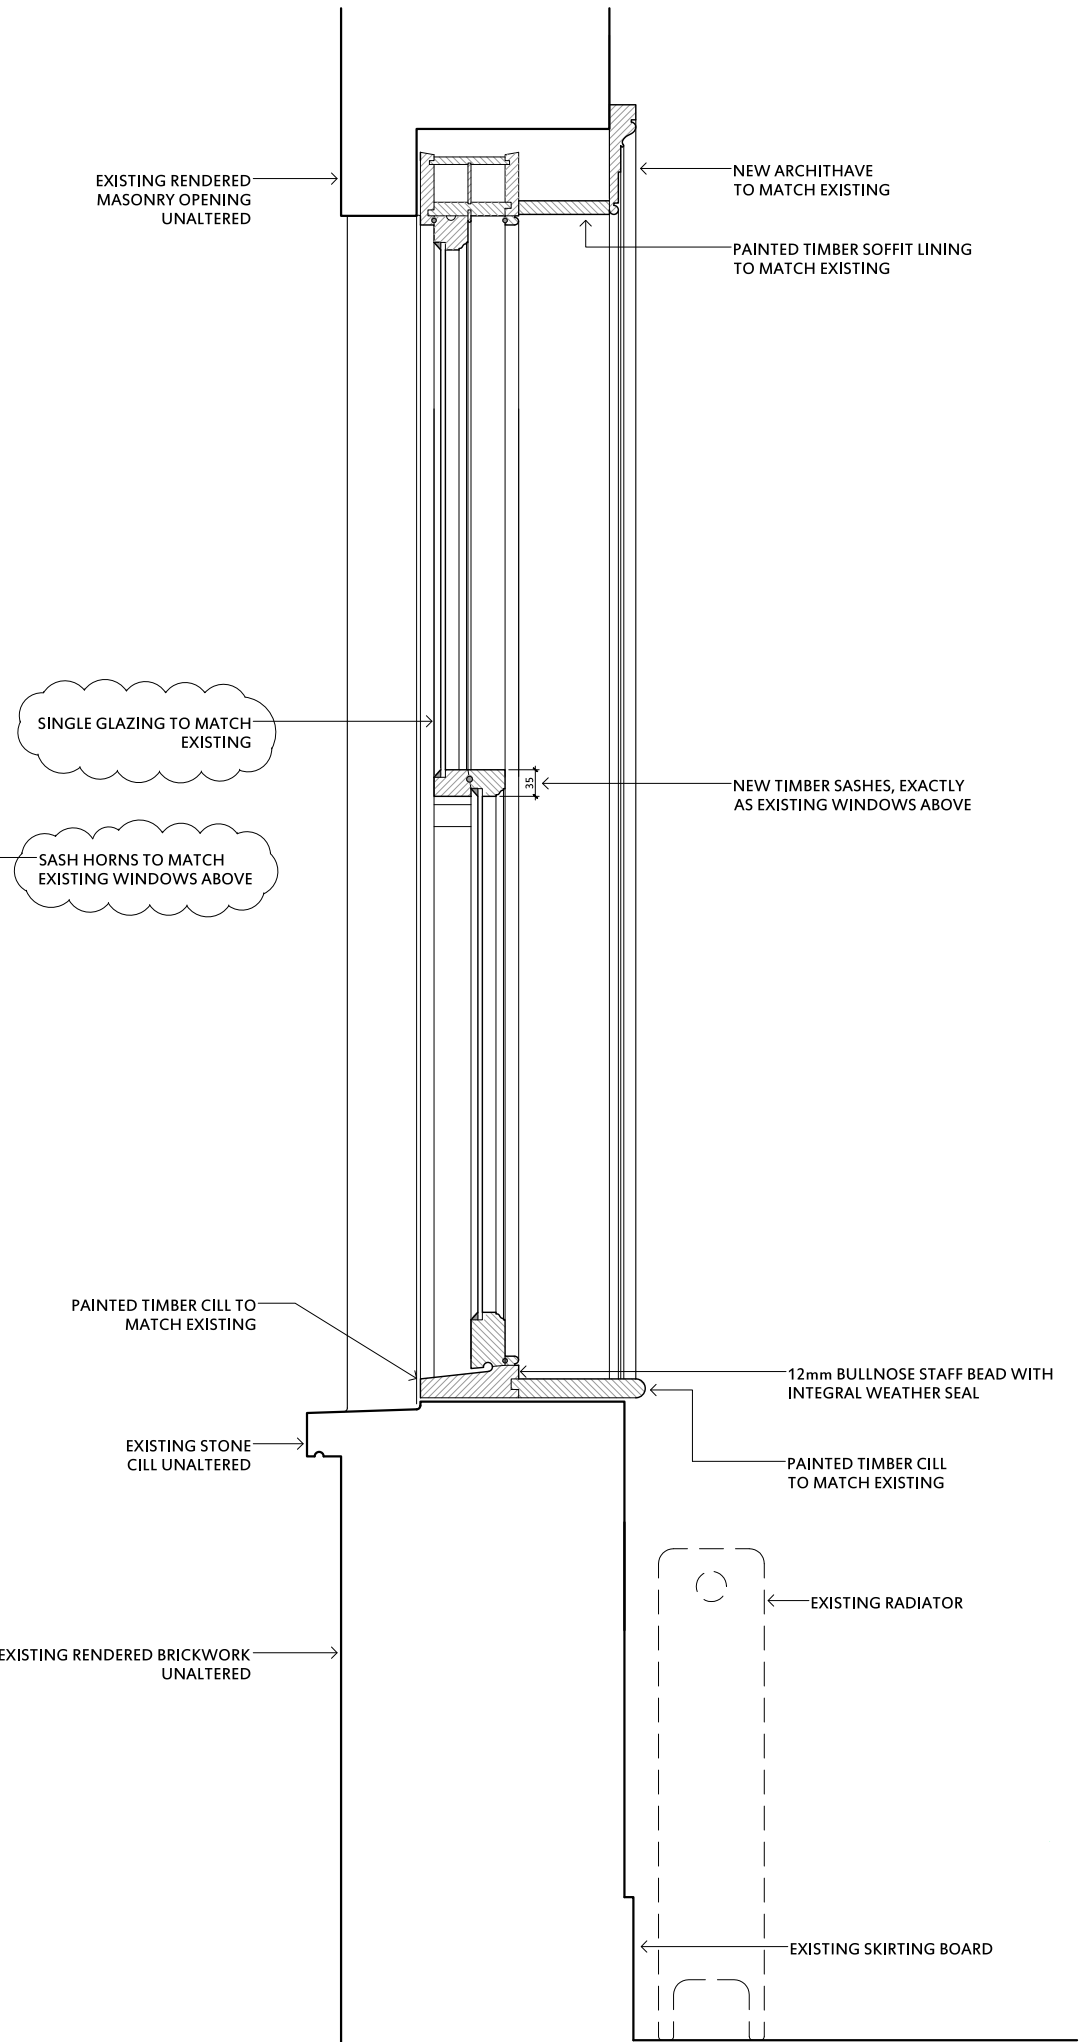

WINDOW - ELEVATION

WINDOW - SECTION

PLANNING

PROJECT: NEW WINDOW FOR  
10 ORNINGTON CRESCENT NW1  
FOR MR A. GANIGAN

TITLE: PROPOSED WINDOW  
ELEVATION AND SECTION

DATE: 03 JULY 2015

PROJ. #: 127-10MC

DWG #: