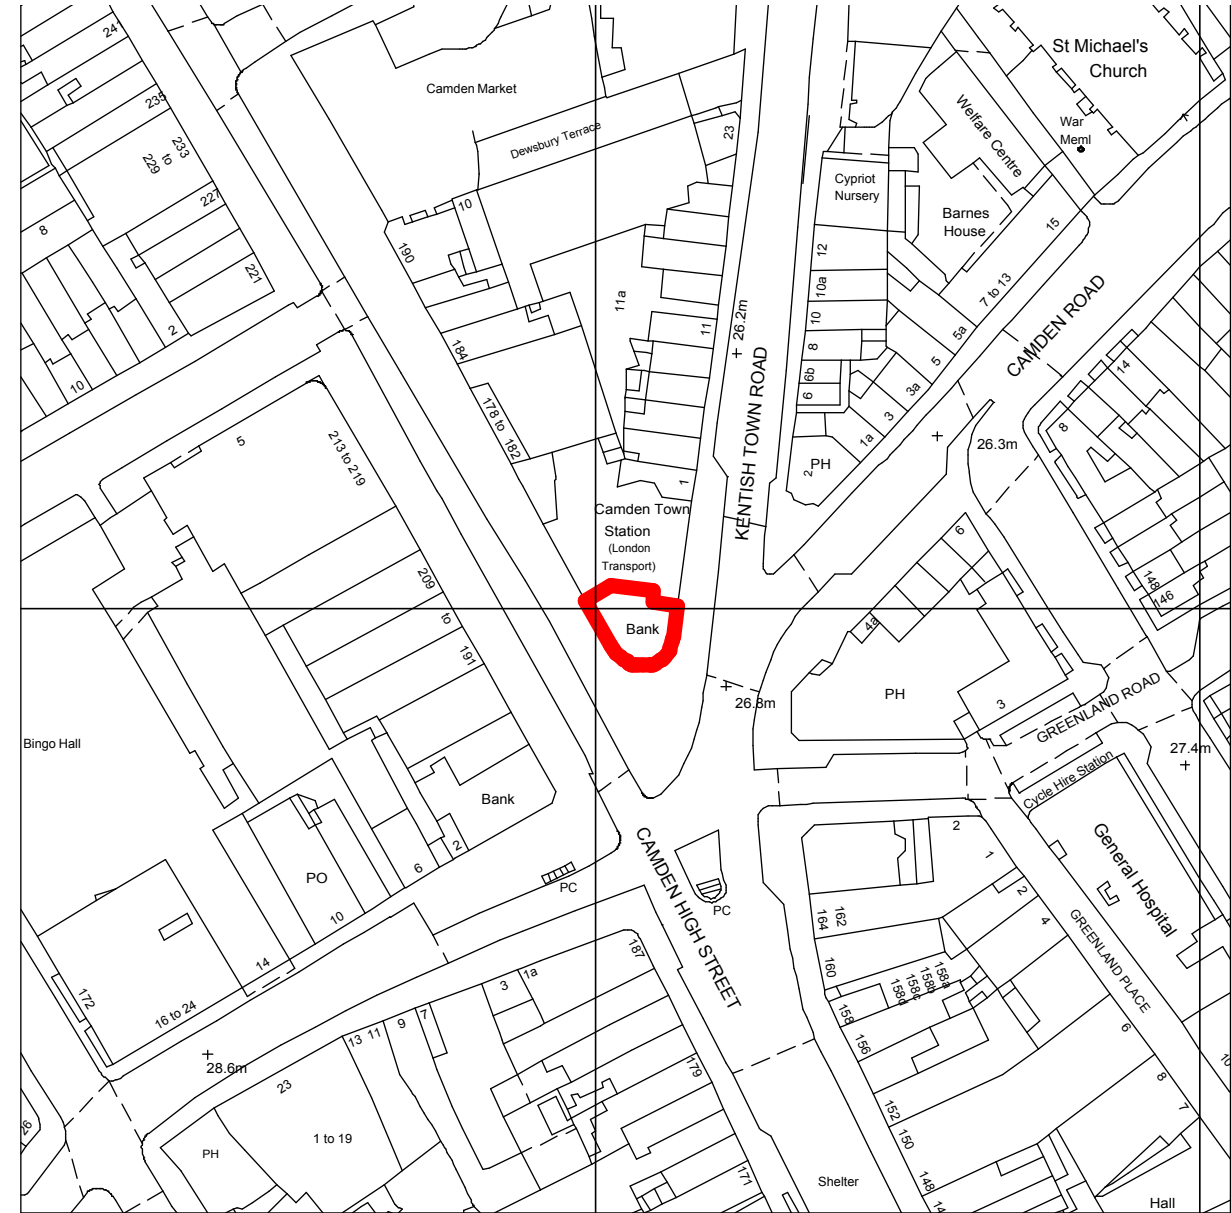

Ordnance Survey Map

BLOCK PLAN @ 1:500 @ A3

LOCATION PLAN @ 1:1250 @ A3

UNITED KINGDOM • HONG KONG
www.aqp.co.uk
architecture | design | masterplanning | interiors

REVISION	BY	DATE	REVISION	BY	DATE

PLANNING APPLICATION

CLIENT	HSBC 	DRAWING	EXISTING SITE AND BLOCK PLAN
PROJECT	HSBC CAMDEN TOWN 2014 Evergreen - PIN GB1022 176 Camden High Street - London - NW1 8QL	DRAWING No.	14 016 PA 00
		SCALE	As shown
		DRAWN BY	JF DORCHESTER
		REVISION	