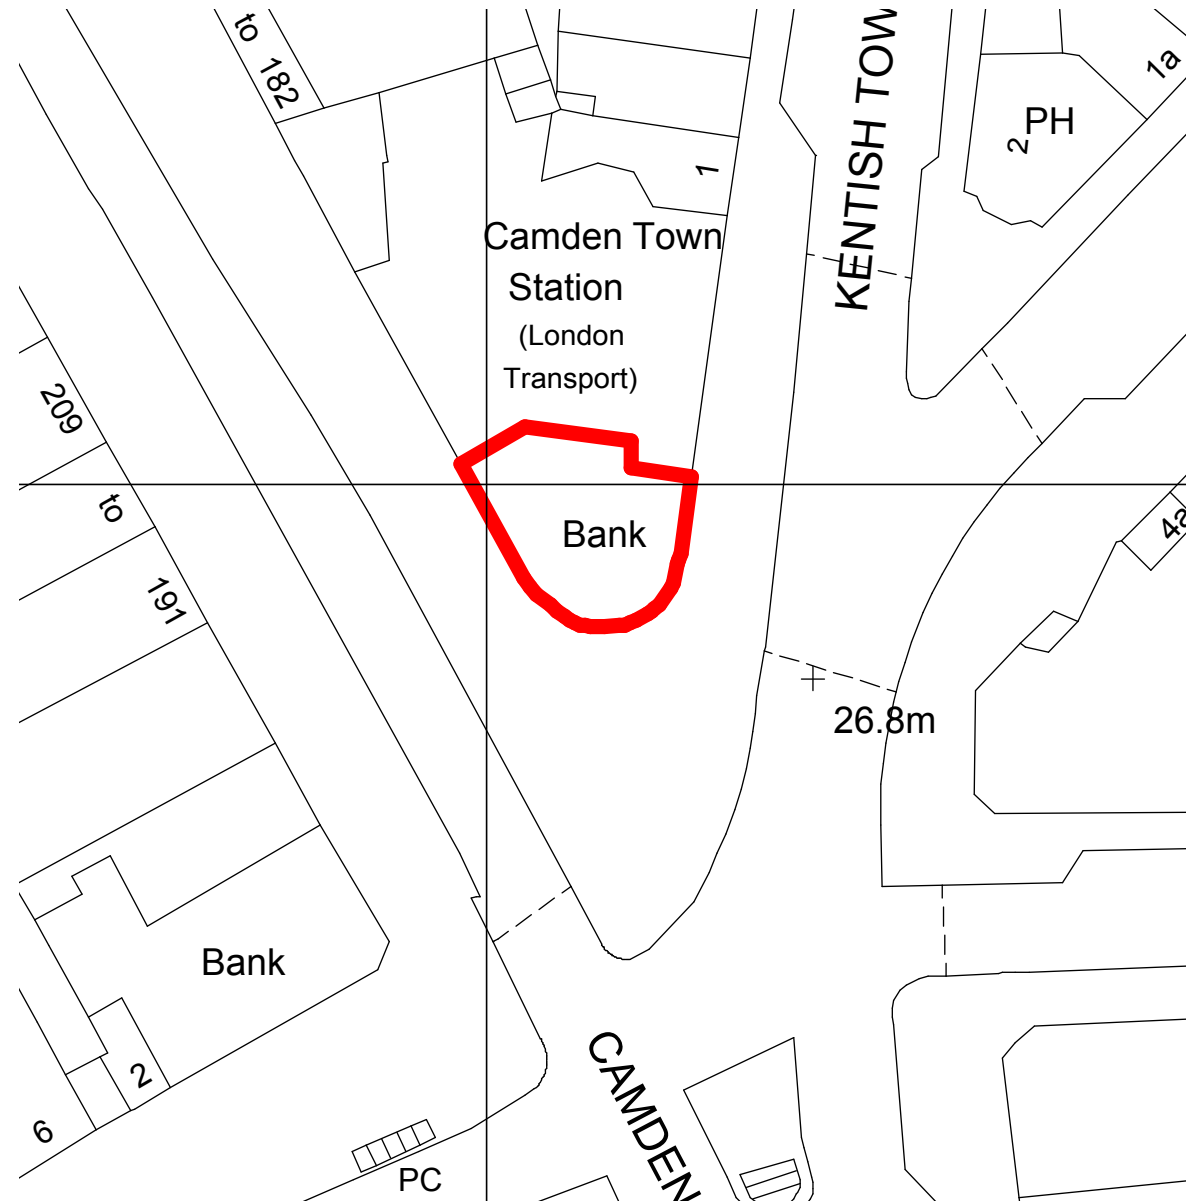

Ordnance Survey Map

BLOCK PLAN @ 1:500 @ A3

LOCATION PLAN @ 1:1250 @ A3

UNITED KINGDOM • HONG KONG
www.aqp.co.uk
architecture | design | masterplanning | interiors

REVISION	BY	DATE	REVISION	BY	DATE

PLANNING APPLICATION

CLIENT	HSBC 	DRAWING	EXISTING SITE AND BLOCK PLAN
PROJECT	HSBC CAMDEN TOWN 2014 Evergreen - PIN GB1022 176 Camden High Street - London - NW1 8QL	DRAWING No.	14 016 PA 00
		SCALE	As shown
		DRAWN BY	JF DORCHESTER
		REVISION	