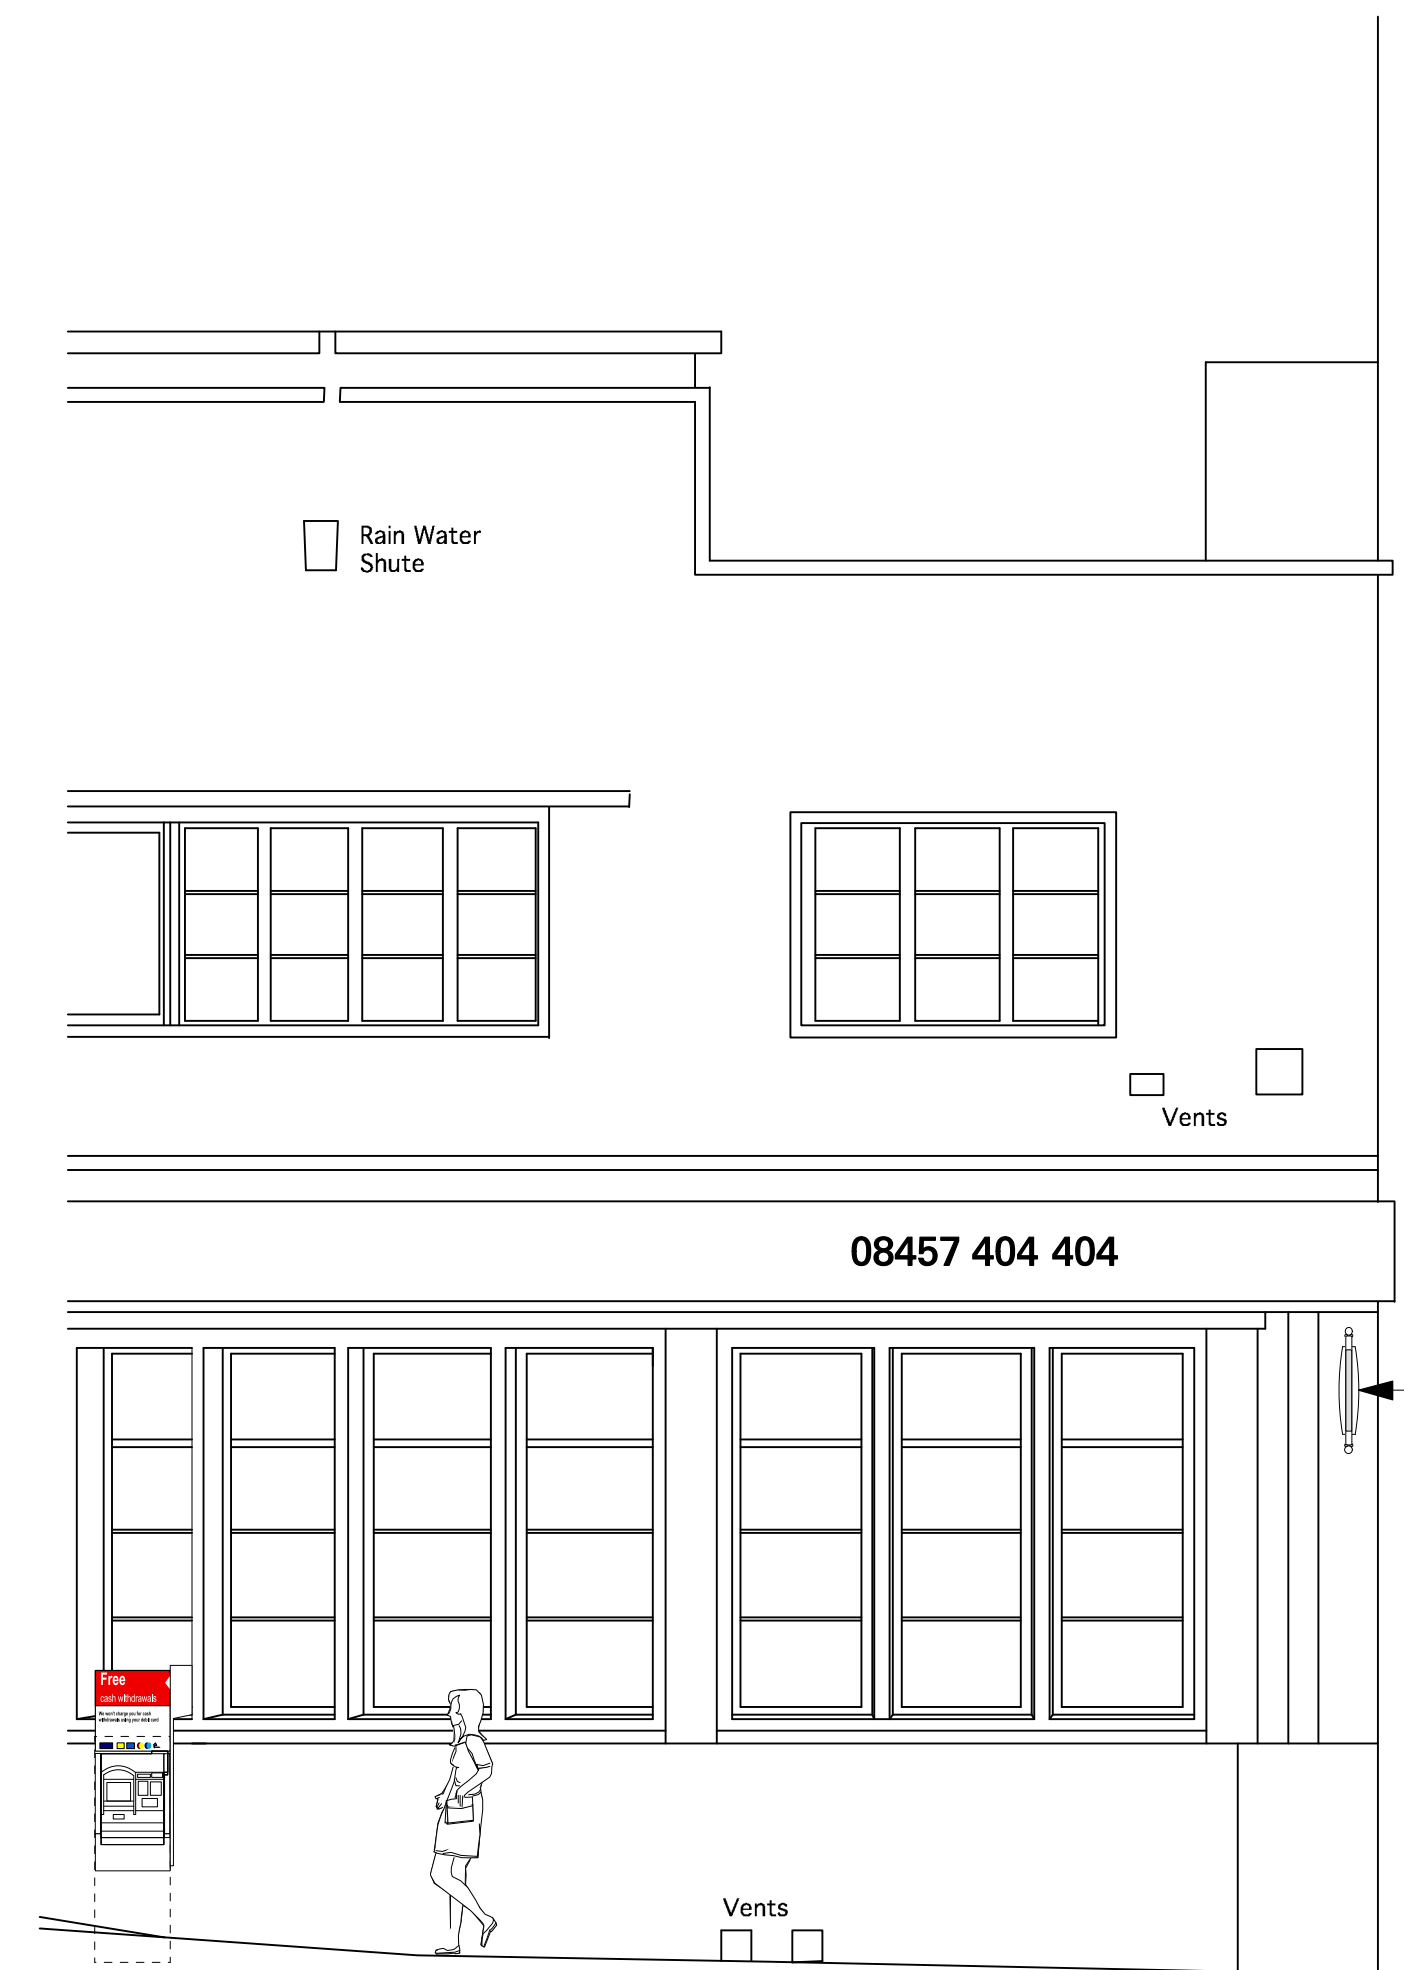

9m ABOVE ARBITRARY DATUM

SIDE ELEVATION OF EXISTING PROJECTING SIGN

REVISION	BY	DATE	REVISION	BY	DATE
A	JF	21.07.15	Projecting sign detail added		

PLANNING APPLICATION

CLIENT	HSBC
PROJECT	HSBC CAMDEN TOWN 2014 Evergreen - PIN GB1022 176 Camden High Street - London - NW1 8QL

DRAWING		EXISTING FRONT ELEVATION	
DRAWING No.	14016 PA 04	SCALE	1:100 @ A3 1:50 @ A1
DRAWN BY / OFFICE	JF / DORCHESTER	REVISION	A