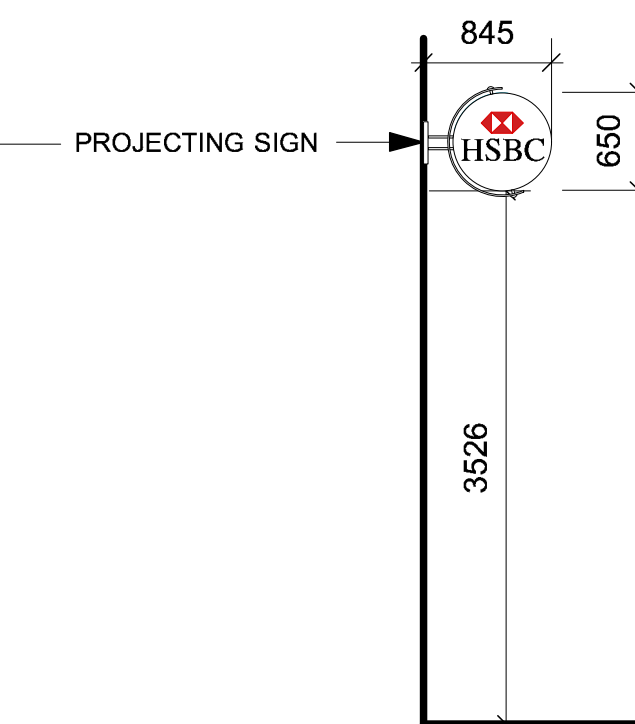

9m ABOVE ARBITRARY DATUM

SIDE ELEVATION OF EXISTING PROJECTING SIGN

REVISION	BY	DATE	REVISION	BY	DATE
A	JF	21.07.15	Projecting sign detail added		

PLANNING APPLICATION

CLIENT	HSBC
PROJECT	HSBC CAMDEN TOWN 2014 Evergreen - PIN GB1022 176 Camden High Street - London - NW1 8QL

DRAWING		EXISTING FRONT ELEVATION	
DRAWING No.	14016 PA 04	SCALE	1:100 @ A3 1:50 @ A1
DRAWN BY / OFFICE	JF / DORCHESTER	REVISION	A