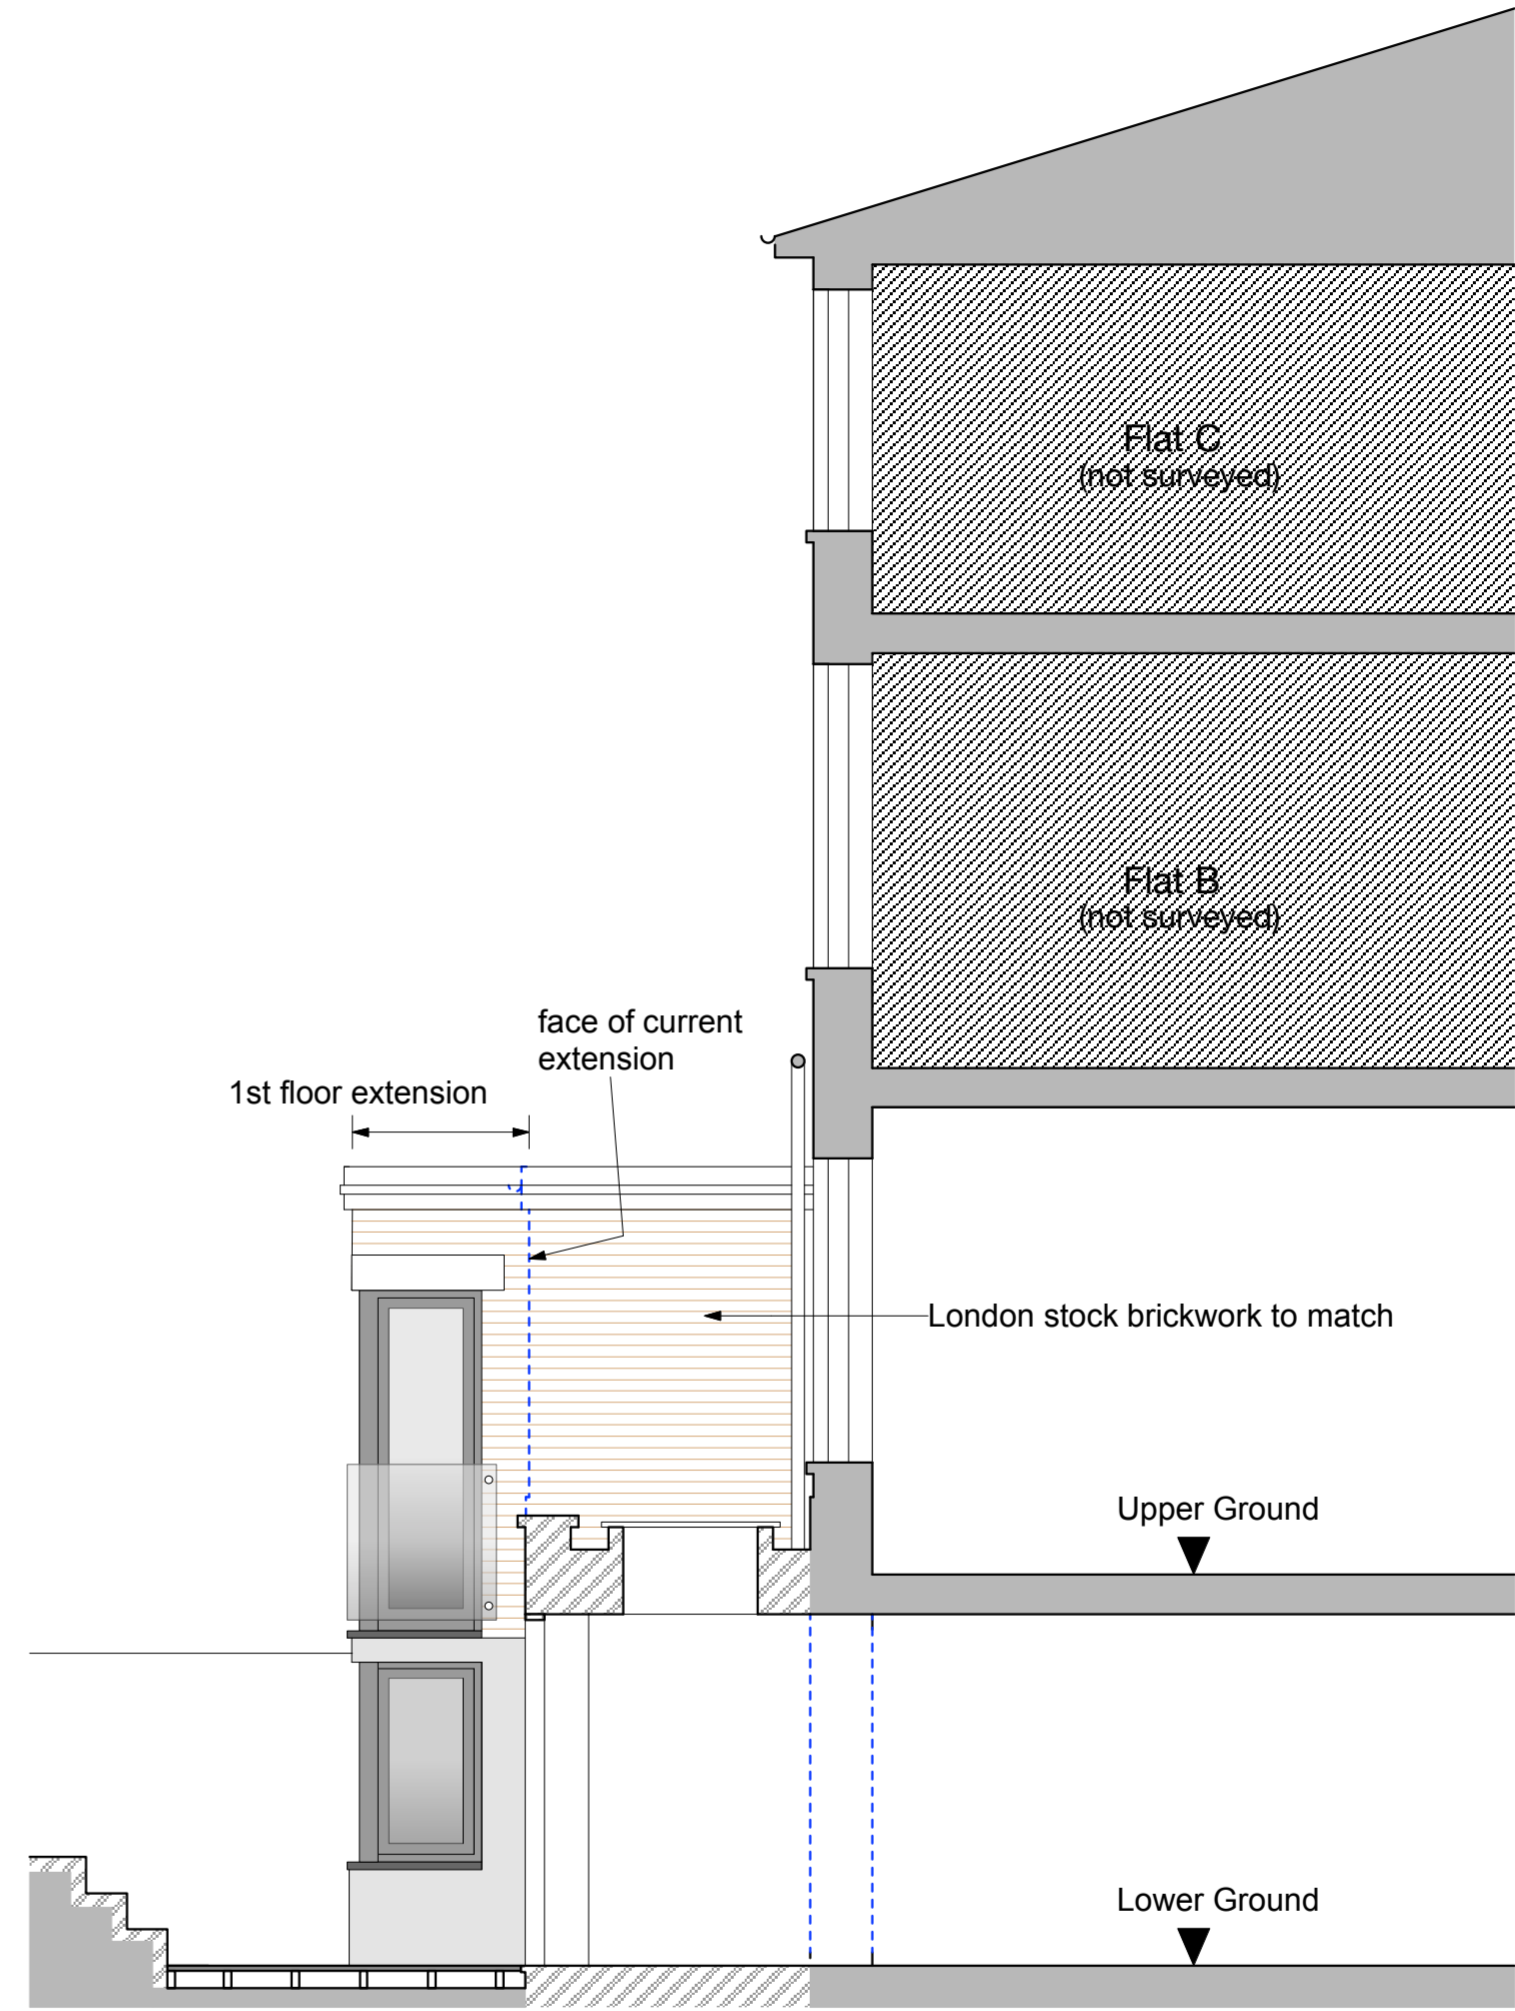

REAR ELEVATION

(new windows and doors in anthracite colour aluminium)

SECTION A - A

PROPOSED

Architects  
BROD WIGHT

81 Haverstock Hill London NW3 4SL --- 020 7722 0810 --- office@brodwight.co.uk --- www.brodwight.co.uk

31 Camden Park Road, London N1 9AX  
Proposed Rear Elevation and Section A-A

1045-AP04

Date July 2015

This drawing is copyright

1:50 @ A2 Scale